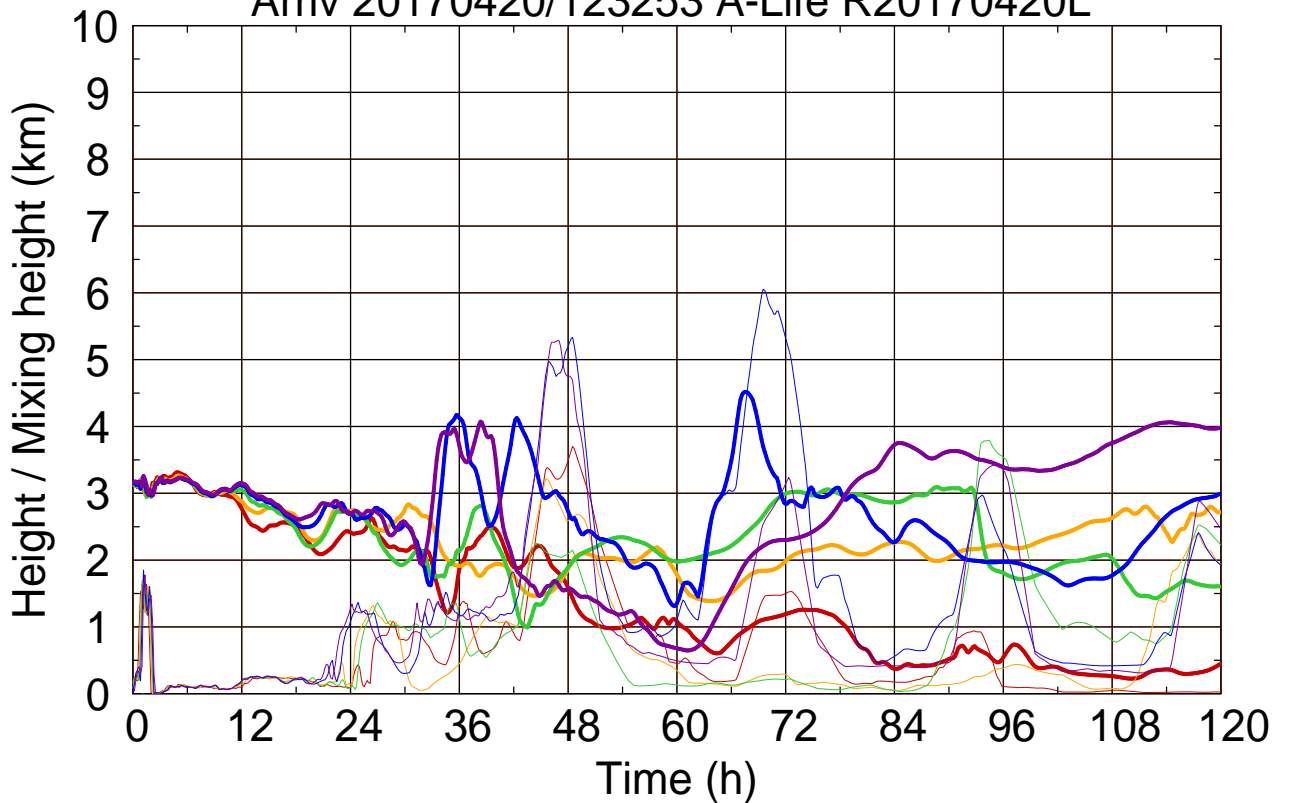

Arriv 20170420/124400 A-Life R20170420L

0 — 1 — 2 — 3 — 4 —

Arriv 20170420/124400 A-Life R20170420L

————— Height      ————— Mixing height

Arriv 20170420/123253 A-Life R20170420L

0 — 1 — 2 — 3 — 4 —

Arriv 20170420/123253 A-Life R20170420L

—— Height      - - - - - Mixing height

Arriv 20170420/122720 A-Life R20170420L

0 — 1 — 2 — 3 —

Arriv 20170420/122720 A-Life R20170420L

— Height — Mixing height