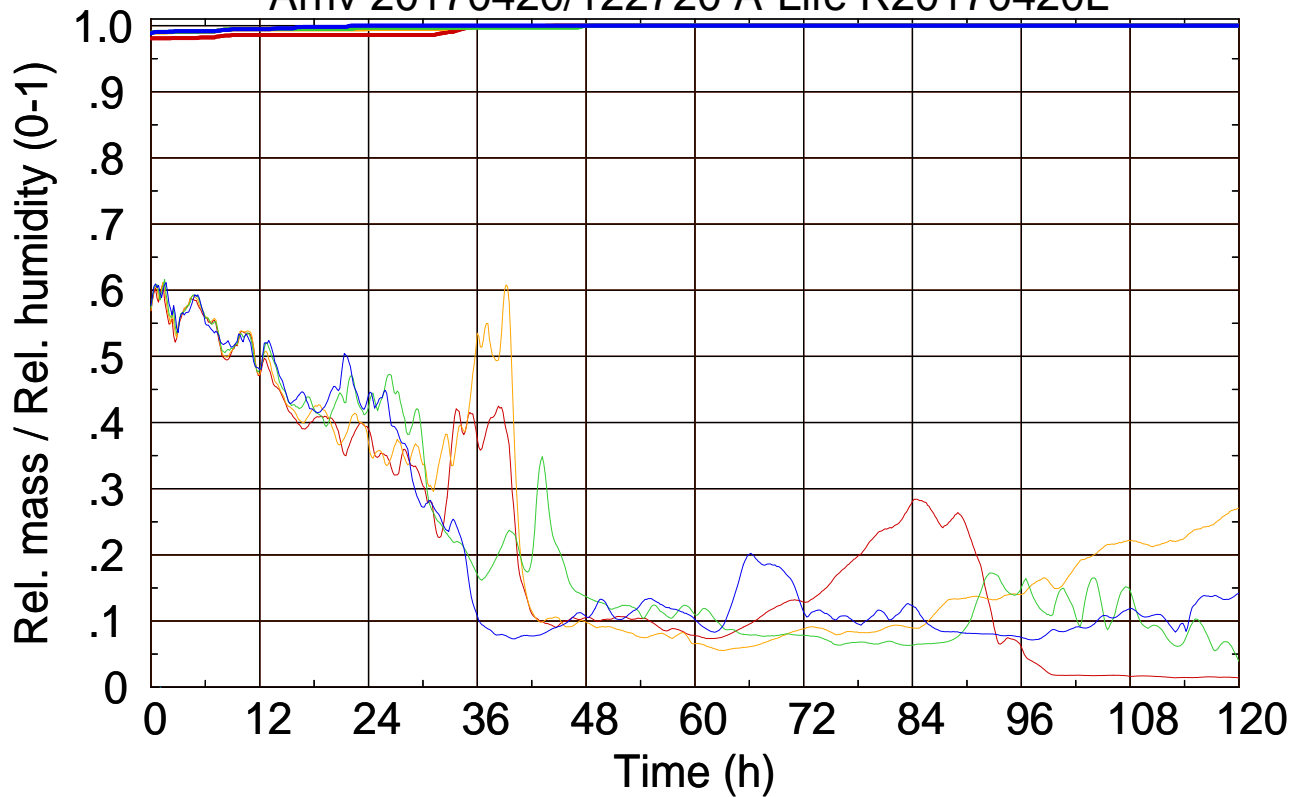

Arriv 20170420/124400 A-Life R20170420L

0 — 1 — 2 — 3 — 4 —

Arriv 20170420/124400 A-Life R20170420L

————— Height      ————— Mixing height

Arriv 20170420/123253 A-Life R20170420L

0 — 1 — 2 — 3 — 4 —

Arriv 20170420/123253 A-Life R20170420L

—— Height      - - - - - Mixing height

Arriv 20170420/122720 A-Life R20170420L

0 — 1 — 2 — 3 —

Arriv 20170420/122720 A-Life R20170420L

— Height — Mixing height