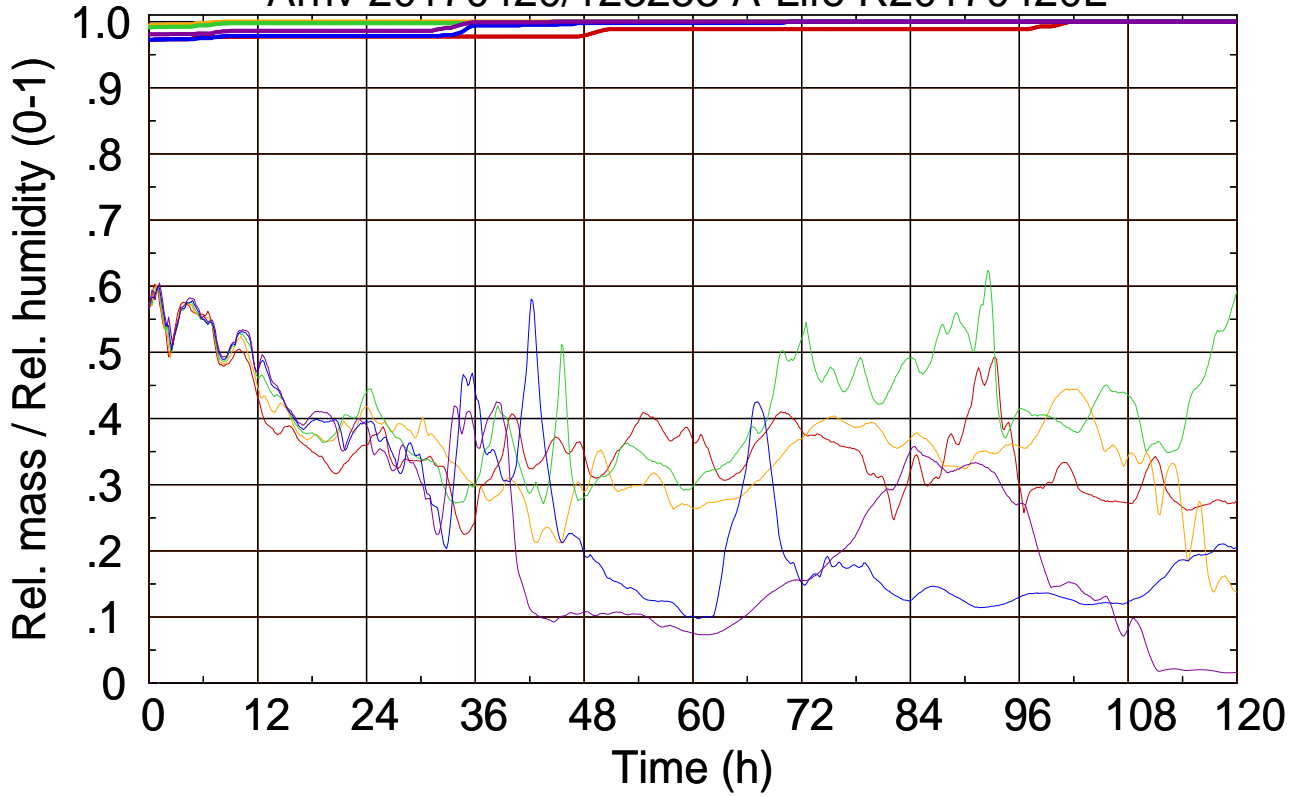

Arriv 20170420/124400 A-Life R20170420L

0 — 1 — 2 — 3 — 4 —

Arriv 20170420/124400 A-Life R20170420L

————— Height      ————— Mixing height

Arriv 20170420/123253 A-Life R20170420L

0 — 1 — 2 — 3 — 4 —

Arriv 20170420/123253 A-Life R20170420L

—— Height      - - - - - Mixing height

Arriv 20170420/122720 A-Life R20170420L

0 — 1 — 2 — 3 —

Arriv 20170420/122720 A-Life R20170420L

— Height — Mixing height