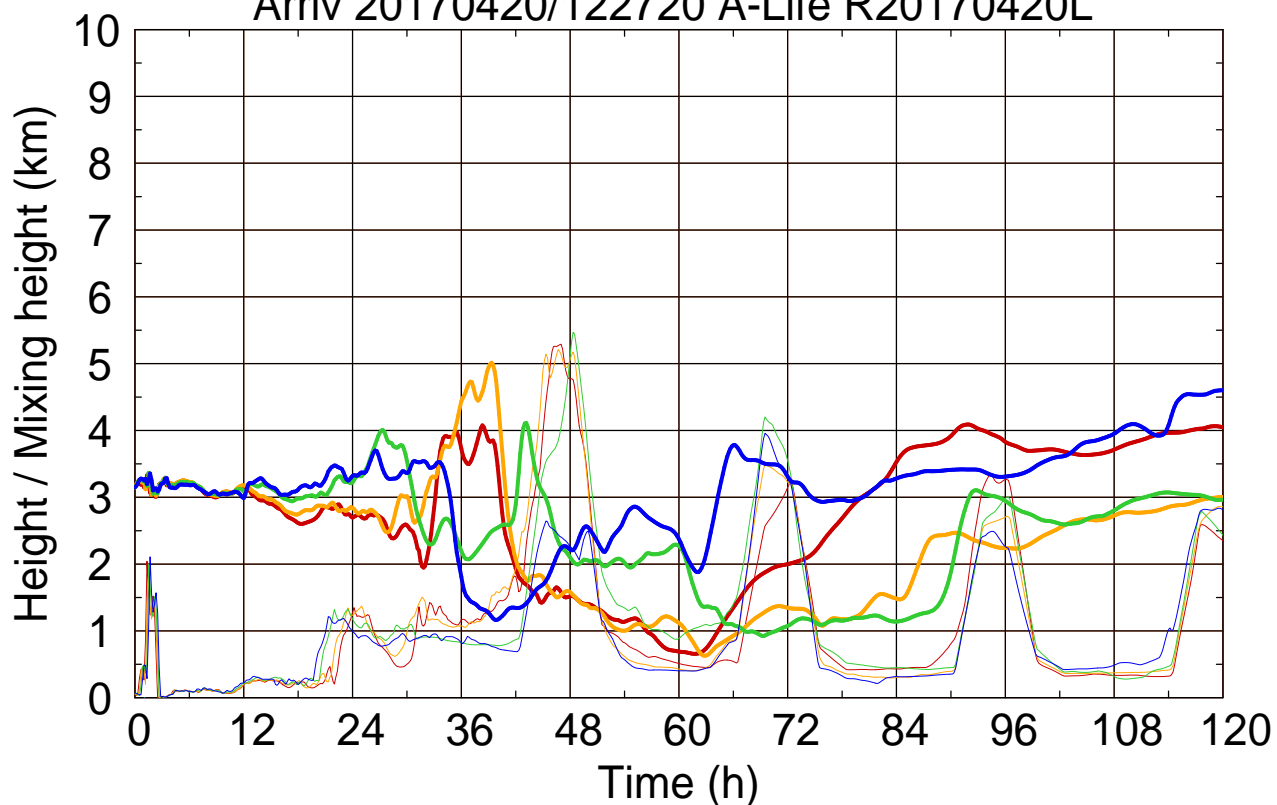

Arriv 20170420/124400 A-Life R20170420L

0 — 1 — 2 — 3 — 4 —

Arriv 20170420/124400 A-Life R20170420L

————— Height      ————— Mixing height

Arriv 20170420/123253 A-Life R20170420L

0 — 1 — 2 — 3 — 4 —

Arriv 20170420/123253 A-Life R20170420L

—— Height      - - - - - Mixing height

Arriv 20170420/122720 A-Life R20170420L

0 — 1 — 2 — 3 —

Arriv 20170420/122720 A-Life R20170420L

— Height — Mixing height