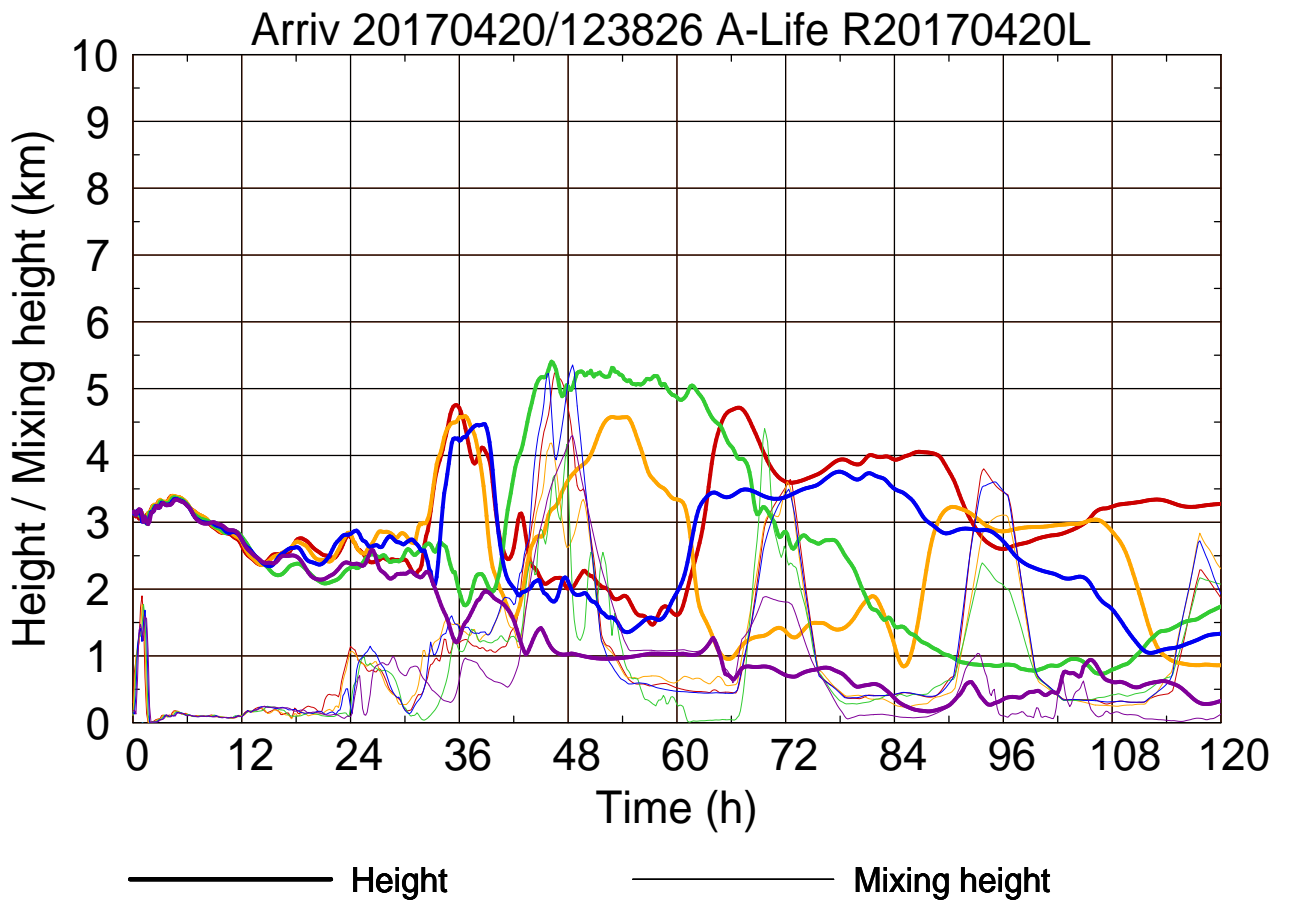

Arriv 20170420/124400 A-Life R20170420L

0 — 1 — 2 — 3 — 4 —

Arriv 20170420/124400 A-Life R20170420L

————— Height      ————— Mixing height

Arriv 20170420/123253 A-Life R20170420L

0 — 1 — 2 — 3 — 4 —

Arriv 20170420/123253 A-Life R20170420L

—— Height      - - - - - Mixing height

Arriv 20170420/122720 A-Life R20170420L

0 — 1 — 2 — 3 —

Arriv 20170420/122720 A-Life R20170420L

— Height — Mixing height