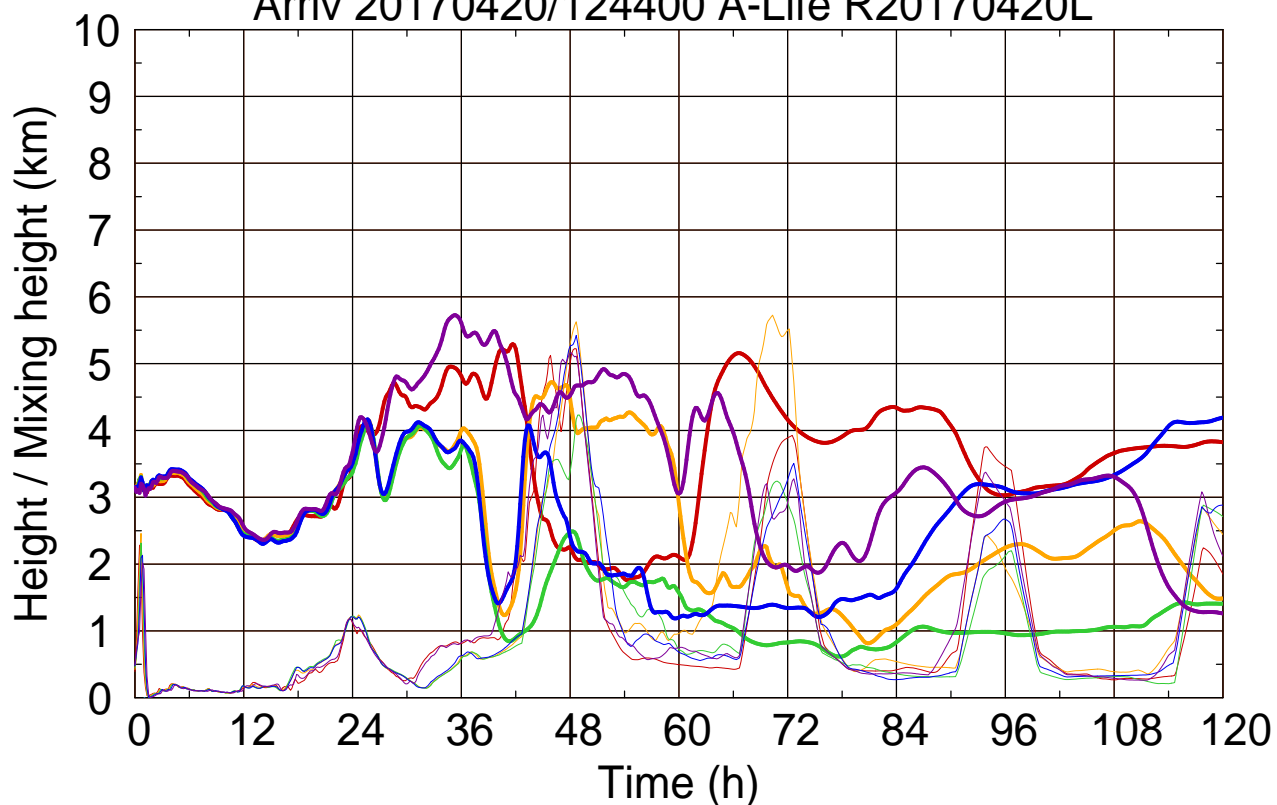

Arriv 20170420/124400 A-Life R20170420L

0 — 1 — 2 — 3 — 4 —

Arriv 20170420/124400 A-Life R20170420L

————— Height      ————— Mixing height

Arriv 20170420/123253 A-Life R20170420L

0 — 1 — 2 — 3 — 4 —

Arriv 20170420/123253 A-Life R20170420L

—— Height      - - - - - Mixing height

Arriv 20170420/122720 A-Life R20170420L

0 — 1 — 2 — 3 —

Arriv 20170420/122720 A-Life R20170420L

— Height — Mixing height