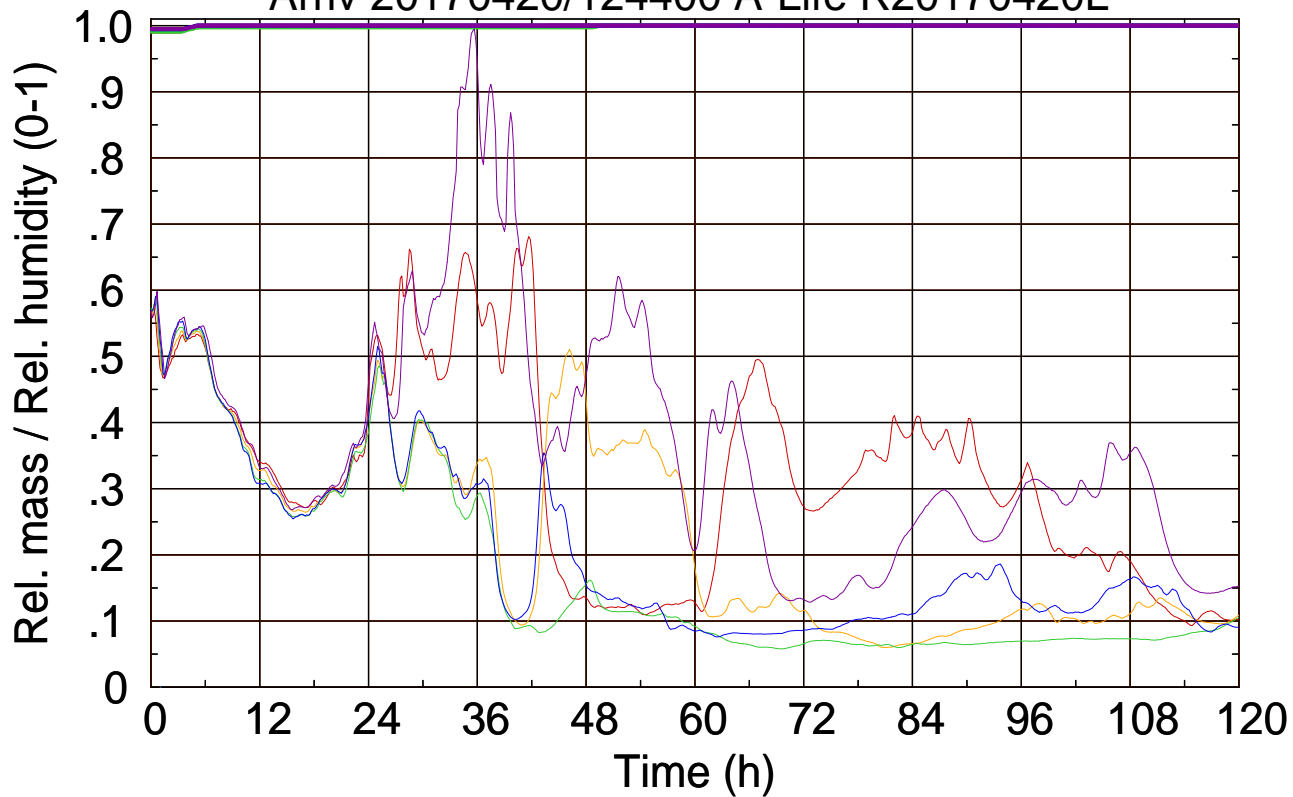

Arriv 20170420/124400 A-Life R20170420L

0 — 1 — 2 — 3 — 4 —

Arriv 20170420/124400 A-Life R20170420L

————— Height      ————— Mixing height

Arriv 20170420/123253 A-Life R20170420L

0 — 1 — 2 — 3 — 4 —

Arriv 20170420/123253 A-Life R20170420L

—— Height      - - - - - Mixing height

Arriv 20170420/122720 A-Life R20170420L

0 — 1 — 2 — 3 —

Arriv 20170420/122720 A-Life R20170420L

— Height — Mixing height