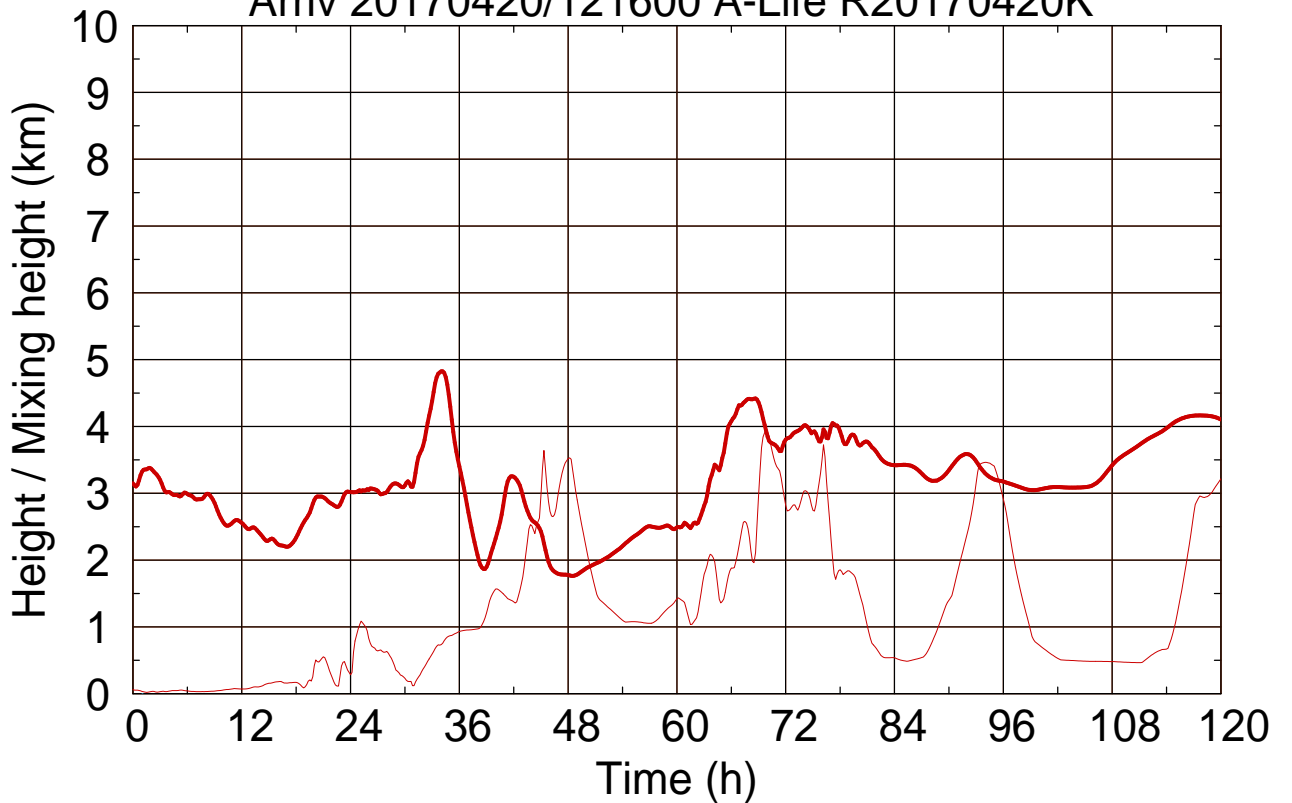

Arriv 20170420/122300 A-Life R20170420K

0 — 1 — 2 — 3 — 4

Arriv 20170420/122300 A-Life R20170420K

—— Height      - - - - - Mixing height

Arriv 20170420/121600 A-Life R20170420K

0 —

Arriv 20170420/121600 A-Life R20170420K

— Height

— Mixing height