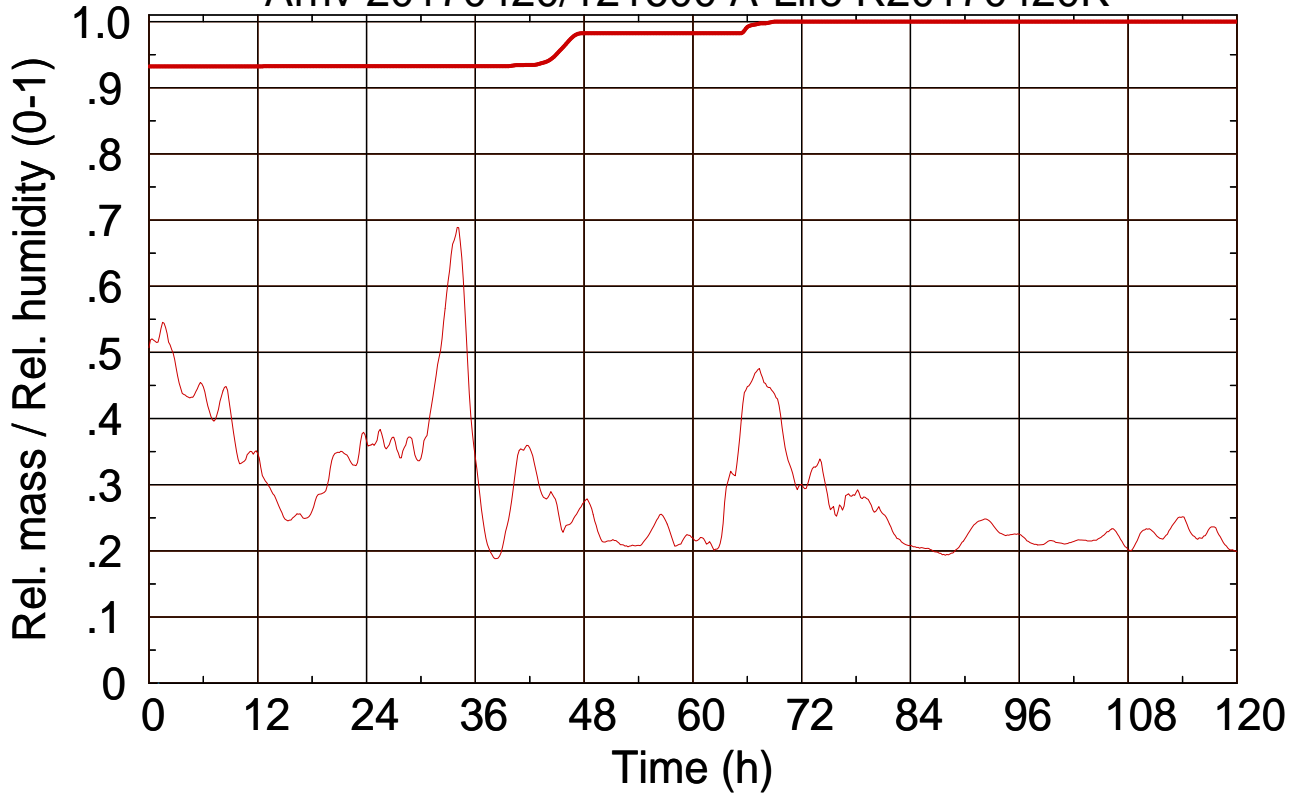

Arriv 20170420/122300 A-Life R20170420K

0 — 1 — 2 — 3 — 4

Arriv 20170420/122300 A-Life R20170420K

—— Height      - - - - - Mixing height

Arriv 20170420/121600 A-Life R20170420K

0 —

Arriv 20170420/121600 A-Life R20170420K

— Height

— Mixing height