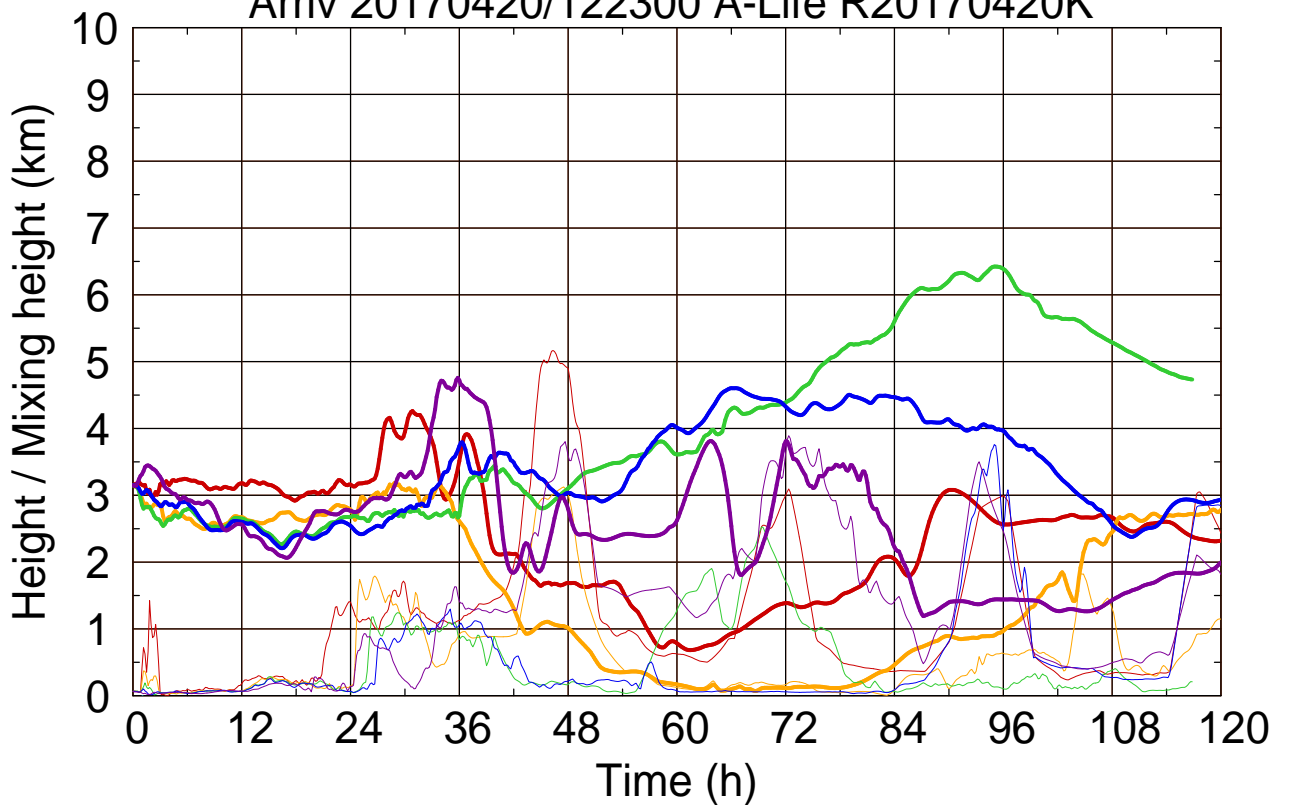

Arriv 20170420/122300 A-Life R20170420K

0 — 1 — 2 — 3 — 4

Arriv 20170420/122300 A-Life R20170420K

—— Height      - - - - - Mixing height

Arriv 20170420/121600 A-Life R20170420K

0 —

Arriv 20170420/121600 A-Life R20170420K

— Height

— Mixing height