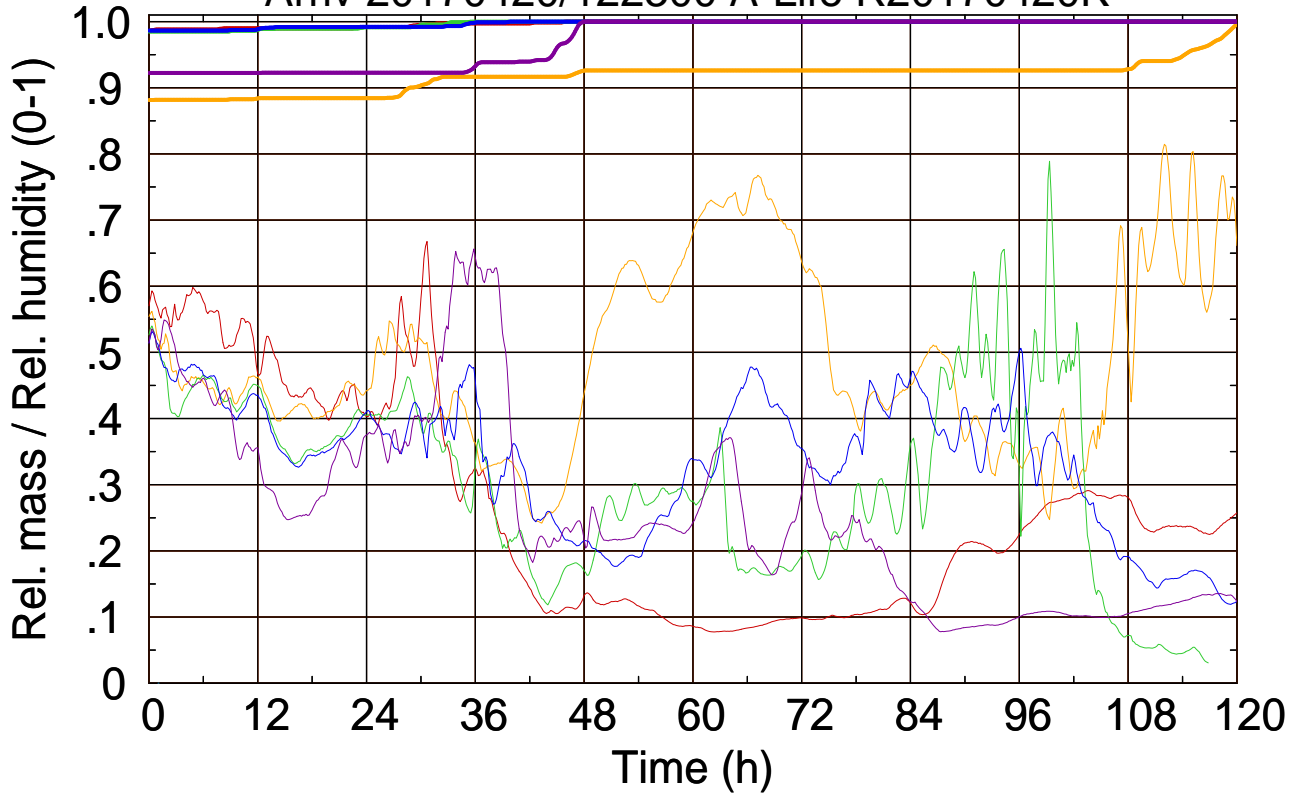

Arriv 20170420/122300 A-Life R20170420K

0 — 1 — 2 — 3 — 4

Arriv 20170420/122300 A-Life R20170420K

—— Height      - - - - - Mixing height

Arriv 20170420/121600 A-Life R20170420K

0 —

Arriv 20170420/121600 A-Life R20170420K

— Height

— Mixing height