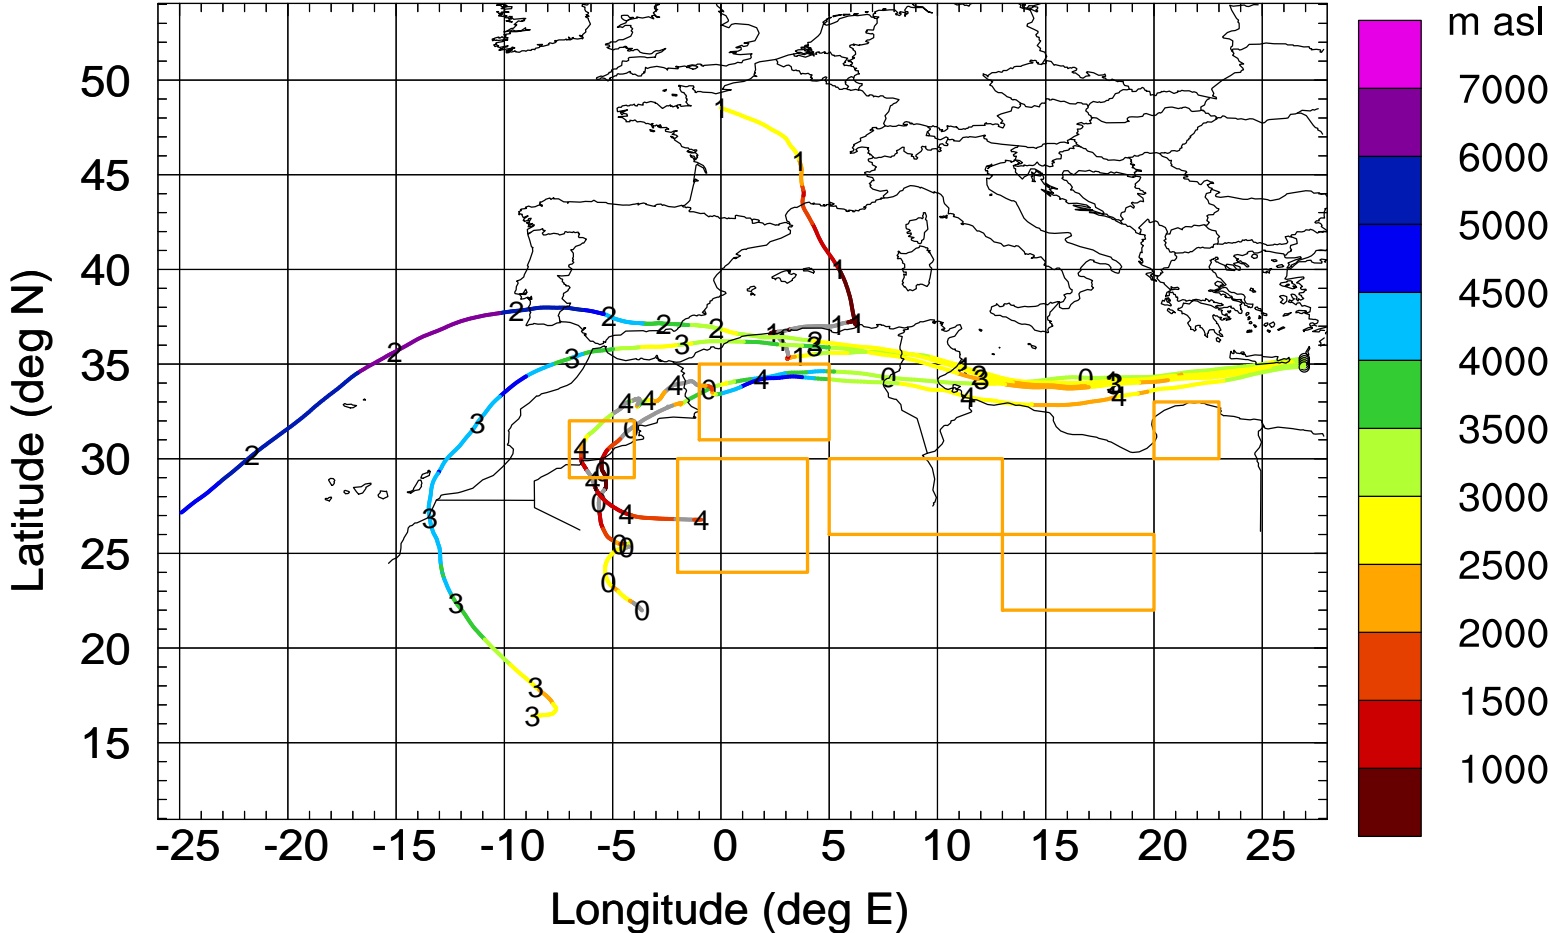

Level #10 of flight 170420a

Arriv 20170420/122300 A-Life R20170420

Level #10 of flight 170420a

Arriv 20170420/121600 A-Life R20170420