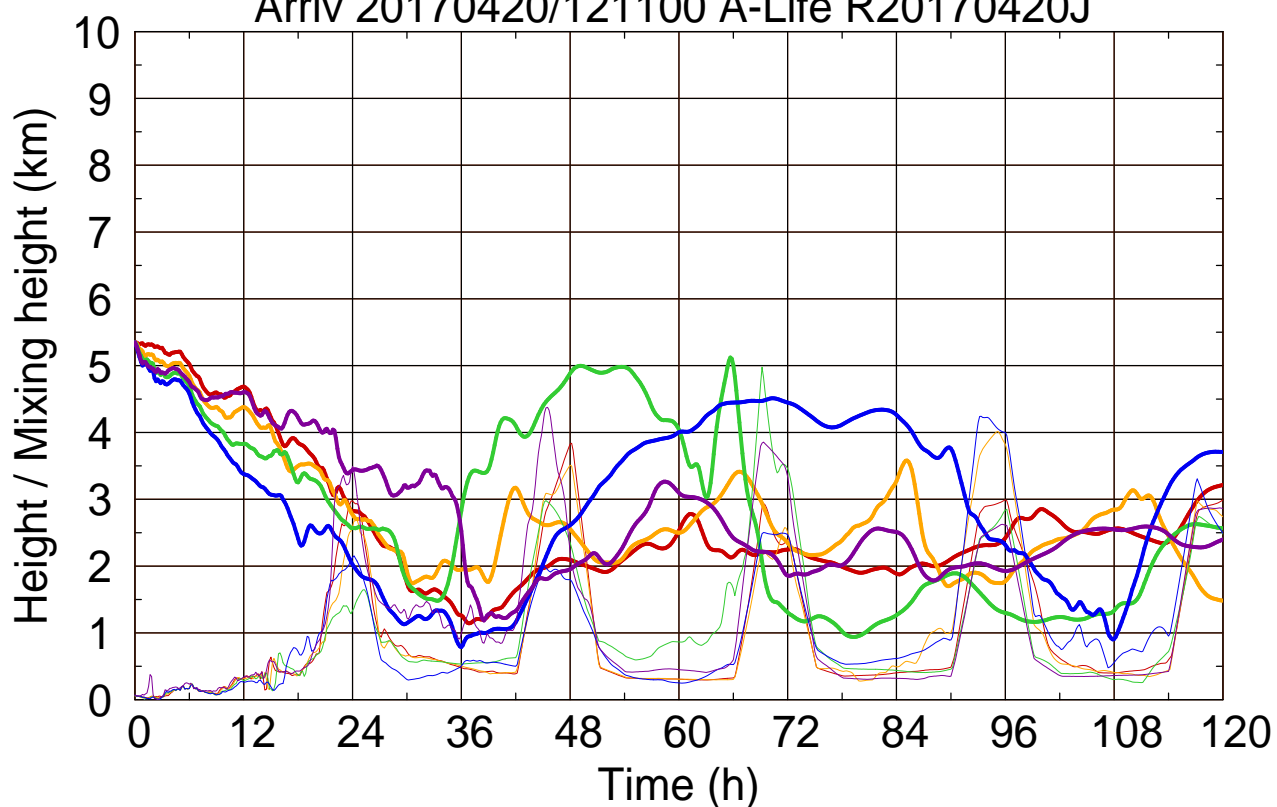

Arriv 20170420/121100 A-Life R20170420J

0 — 1 — 2 — 3 — 4 —

Arriv 20170420/121100 A-Life R20170420J

— Height — Mixing height