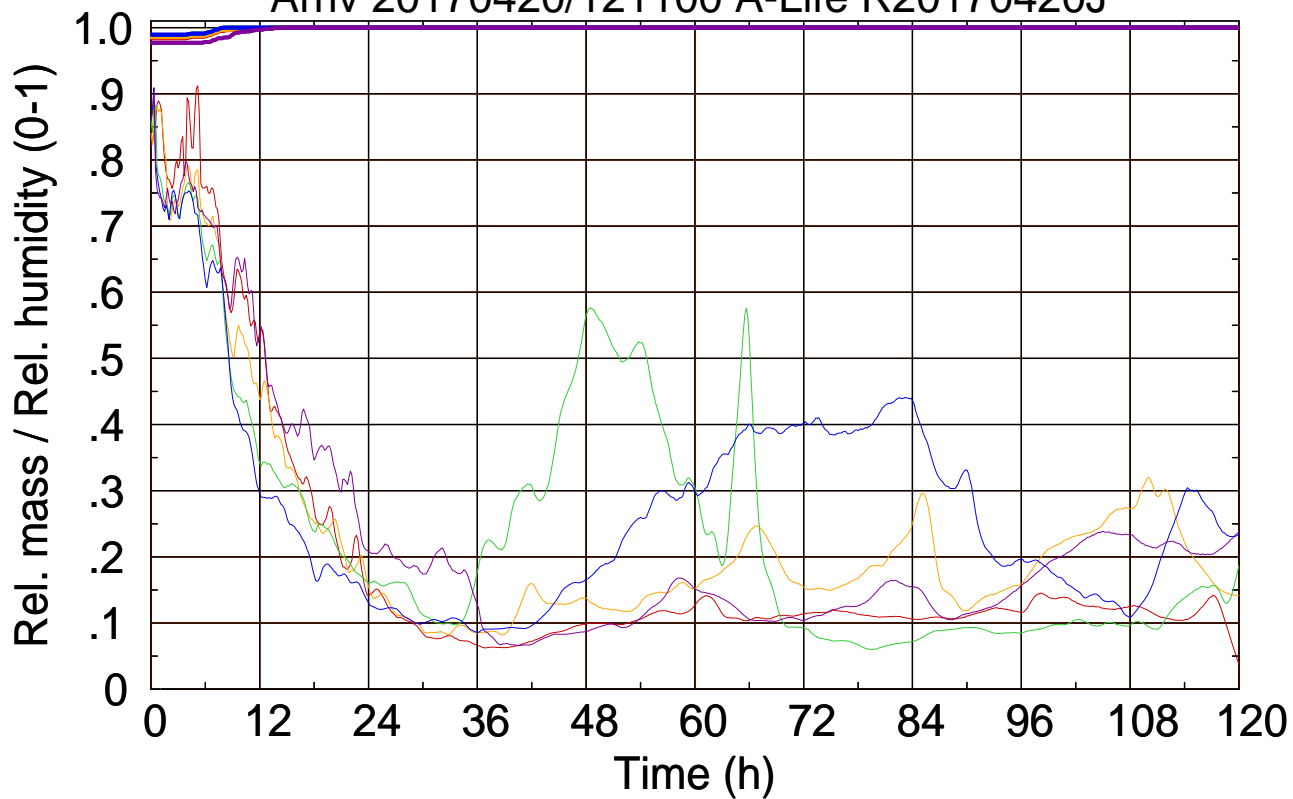

Arriv 20170420/121100 A-Life R20170420J

0 — 1 — 2 — 3 — 4 —

Arriv 20170420/121100 A-Life R20170420J

— Height — Mixing height