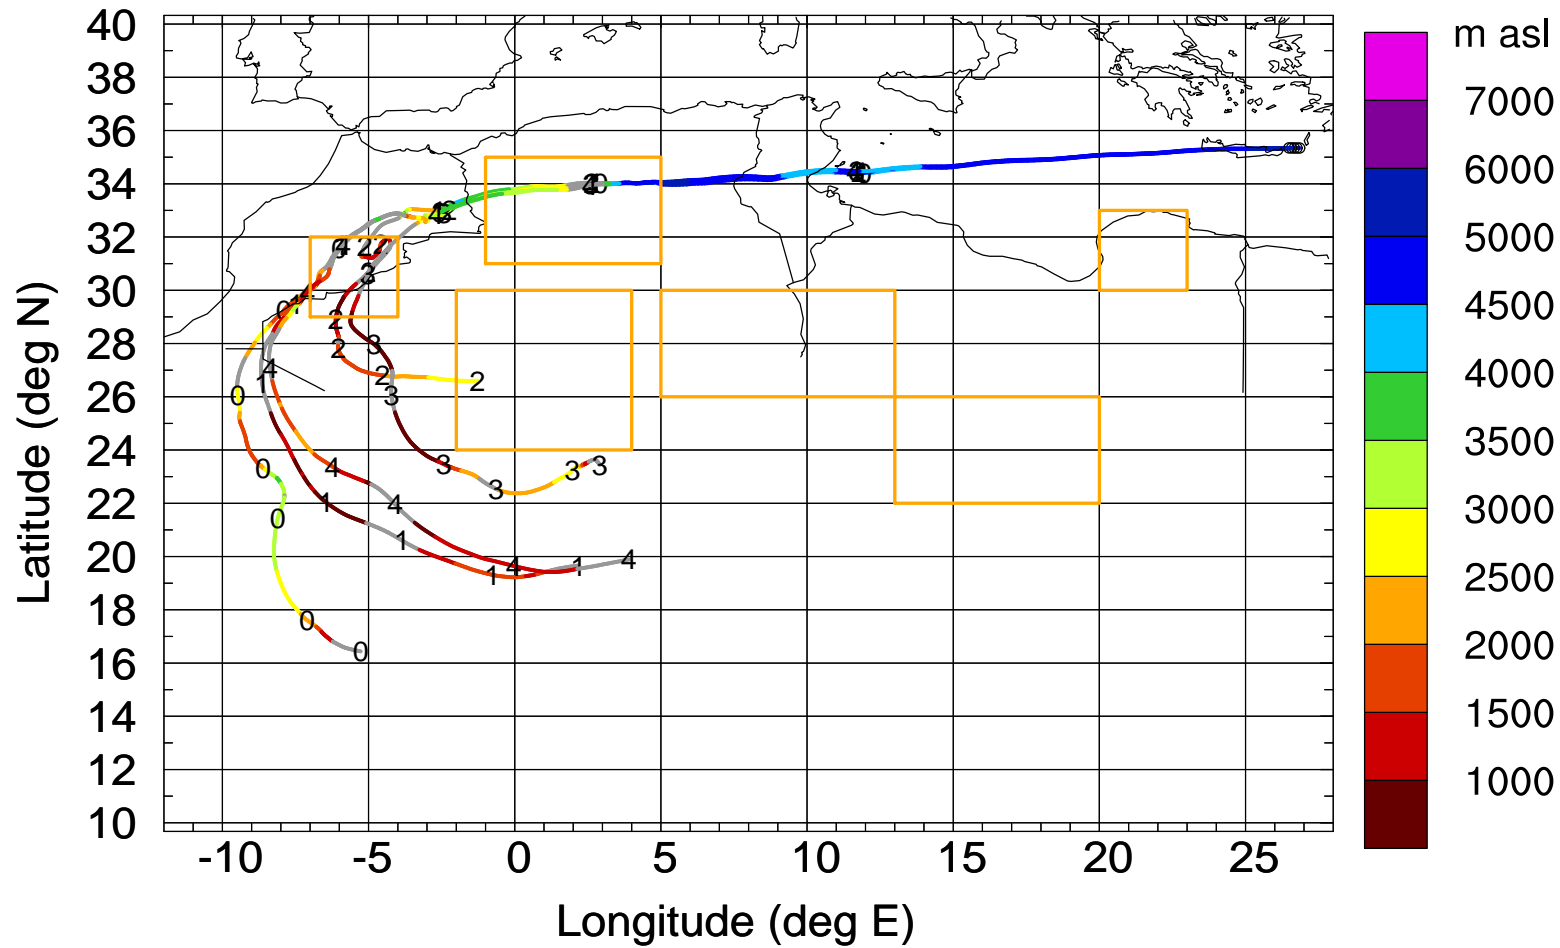

Level #8 of flight 170420a

Arriv 20170420/115900 A-Life R20170420

Level #8 of flight 170420a

Arriv 20170420/115552 A-Life R20170420