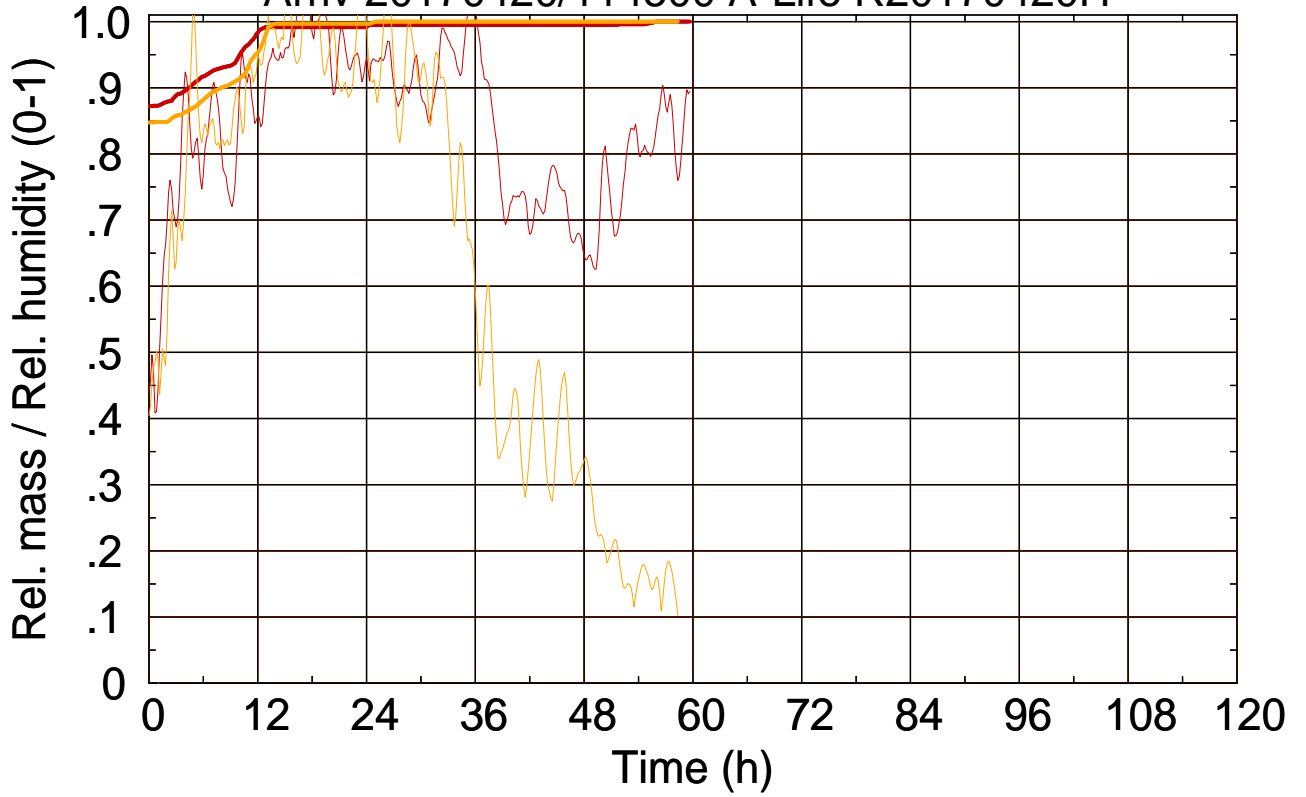

Arriv 20170420/114500 A-Life R20170420H

0 — 1

Arriv 20170420/114500 A-Life R20170420H

— Height

— Mixing height