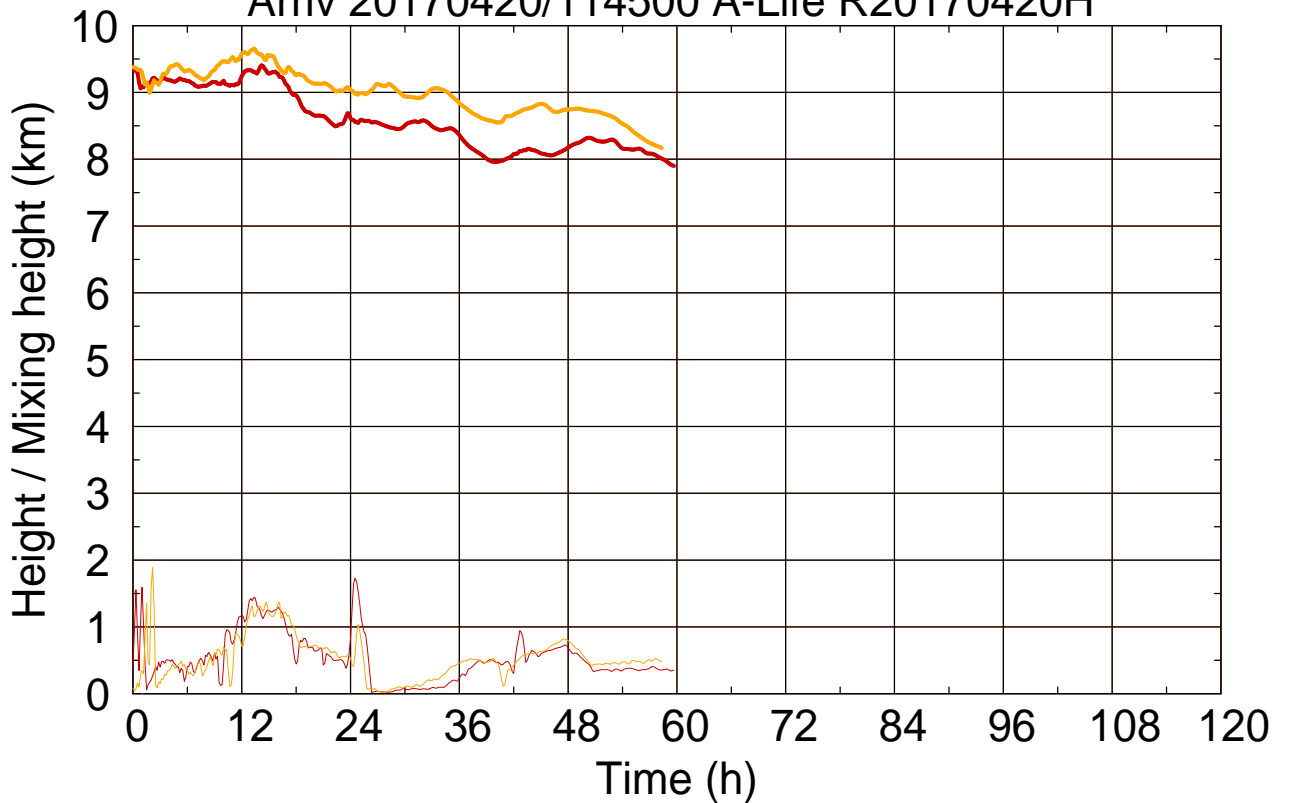

Arriv 20170420/114500 A-Life R20170420H

0 — 1

Arriv 20170420/114500 A-Life R20170420H

— Height

— Mixing height