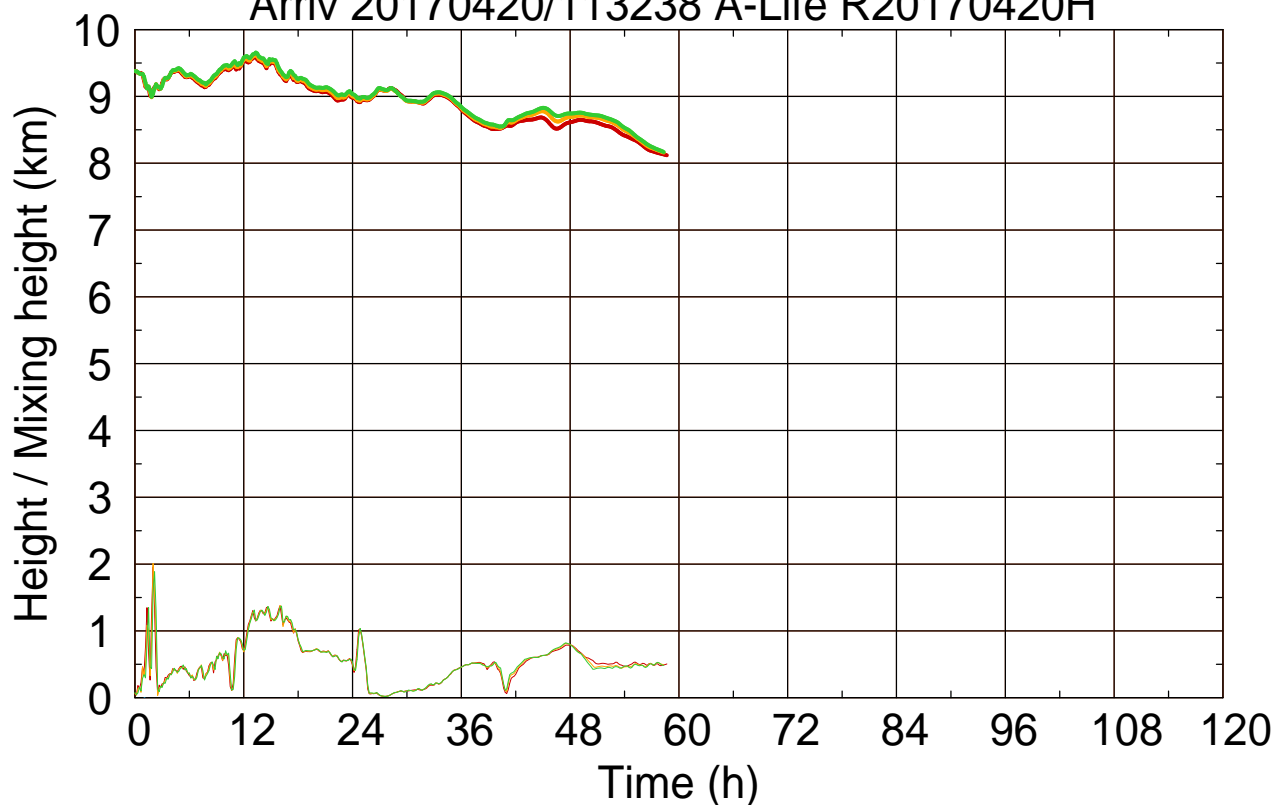

Arriv 20170420/113645 A-Life R20170420H

Arriv 20170420/113645 A-Life R20170420H

Arriv 20170420/113238 A-Life R20170420H

0 — 1 — 2 —

Arriv 20170420/113238 A-Life R20170420H

— Height — Mixing height