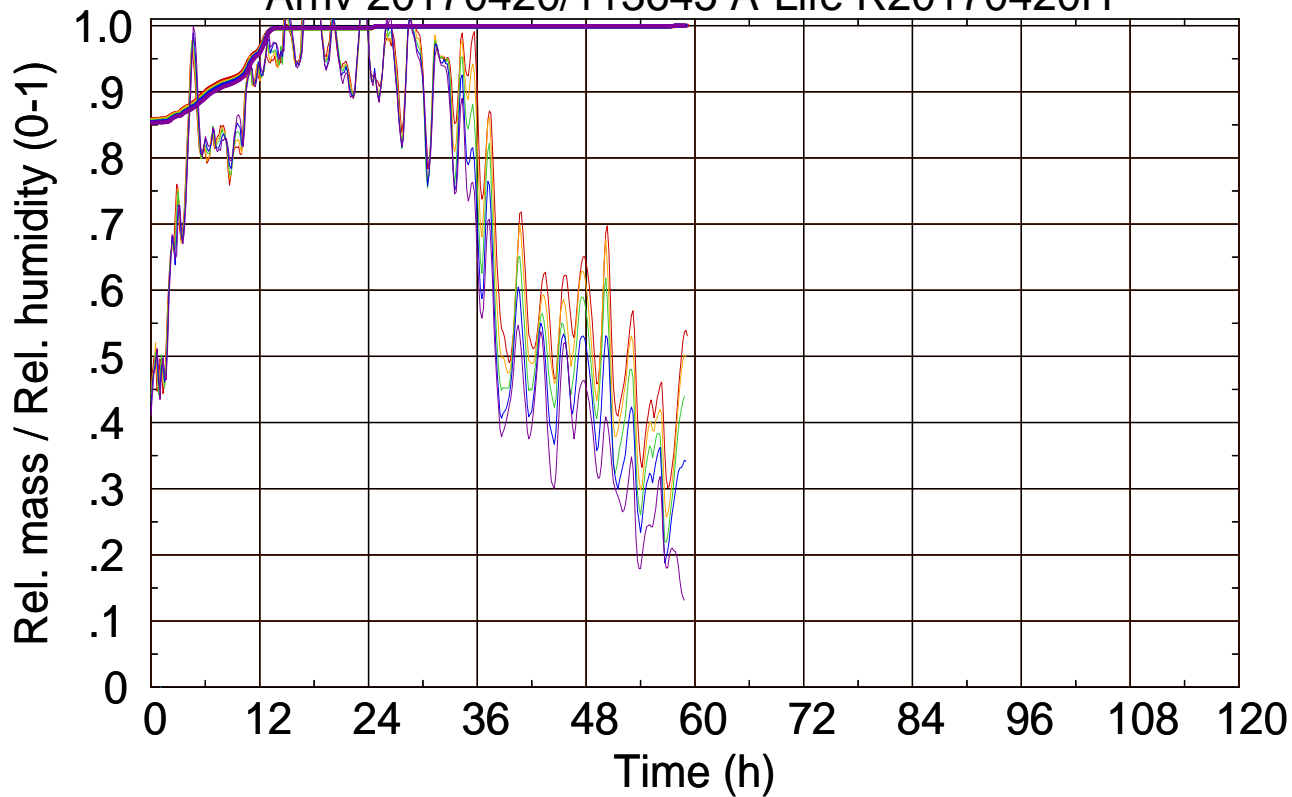

Arriv 20170420/113645 A-Life R20170420H

Arriv 20170420/113645 A-Life R20170420H

Arriv 20170420/113238 A-Life R20170420H

0 — 1 — 2 —

Arriv 20170420/113238 A-Life R20170420H

— Height — Mixing height