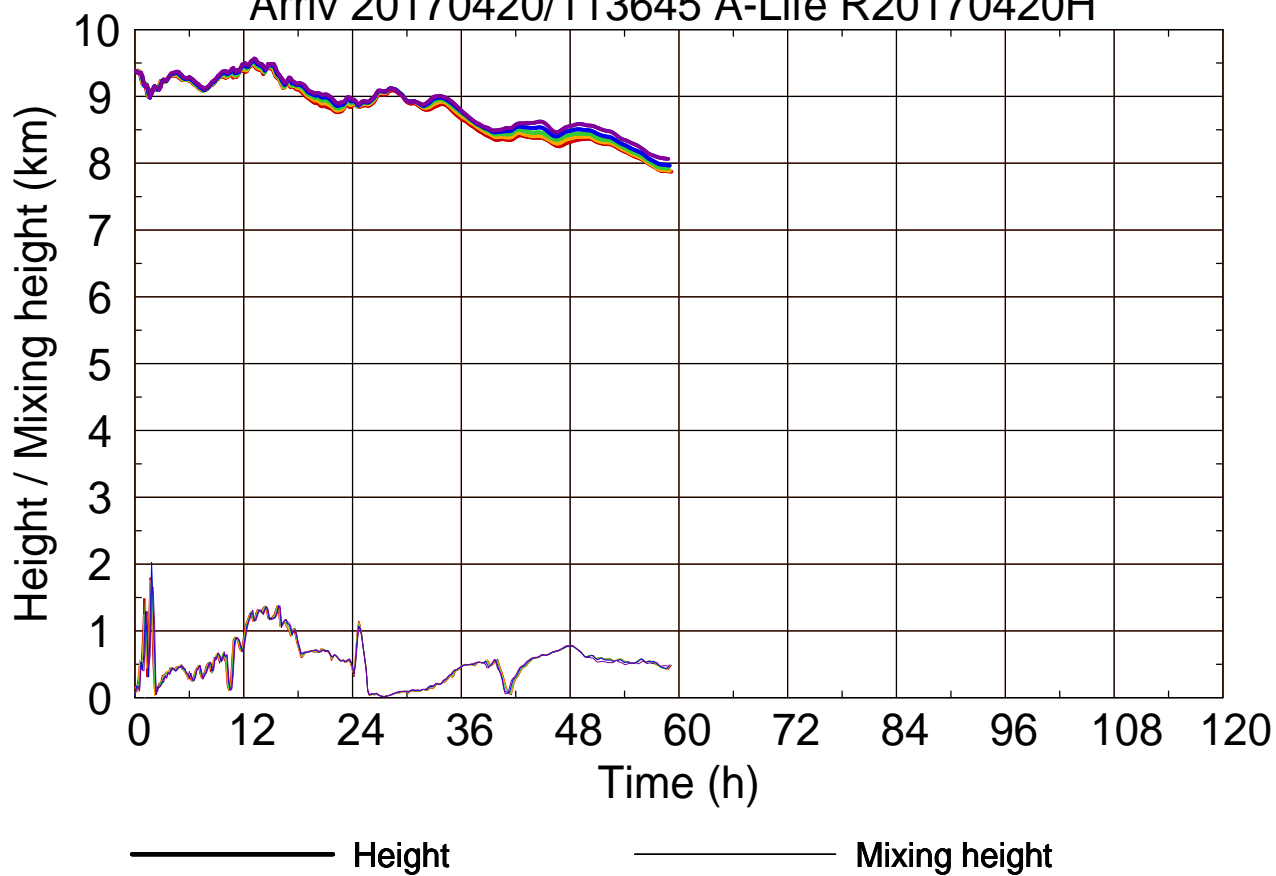

Arriv 20170420/113645 A-Life R20170420H

Arriv 20170420/113645 A-Life R20170420H

Arriv 20170420/113238 A-Life R20170420H

0 — 1 — 2 —

Arriv 20170420/113238 A-Life R20170420H

— Height — Mixing height