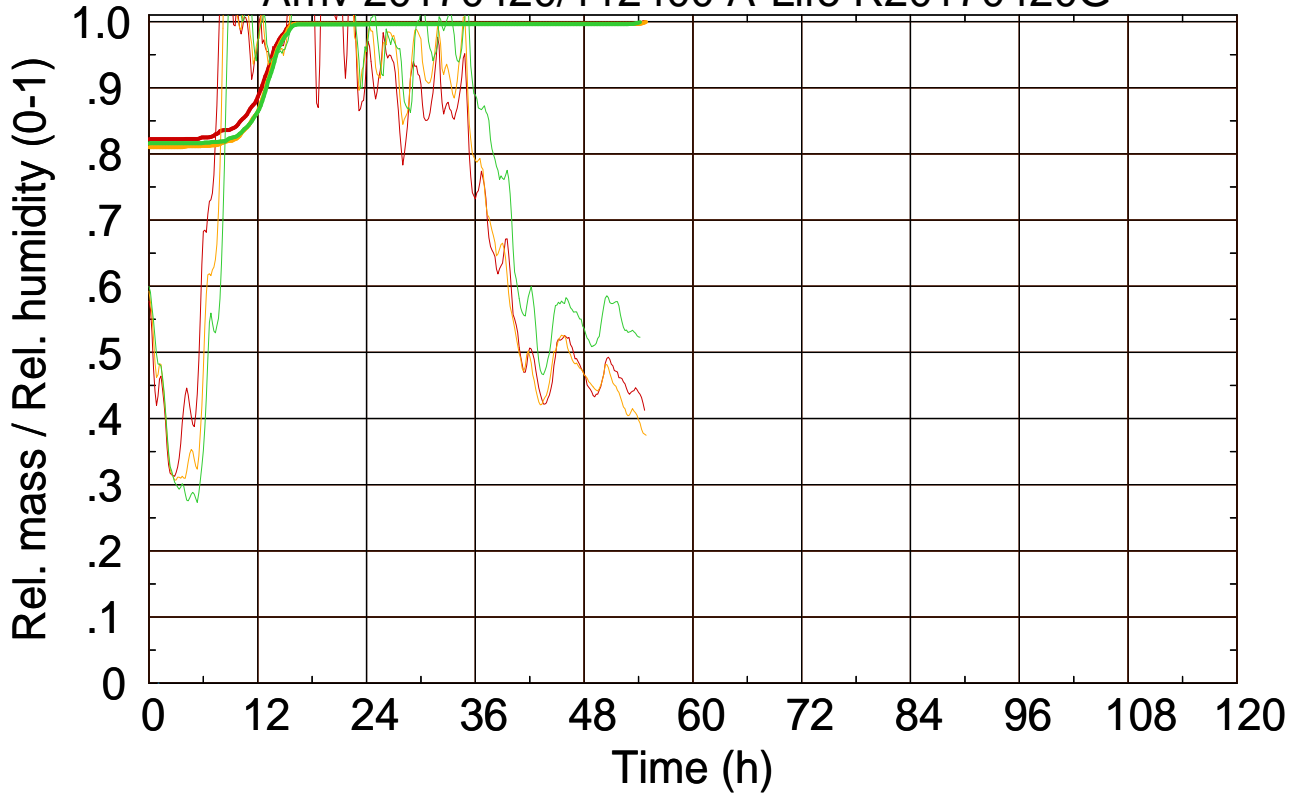

Arriv 20170420/112400 A-Life R20170420G

0 — 1 — 2 —

Arriv 20170420/112400 A-Life R20170420G

— Height — Mixing height