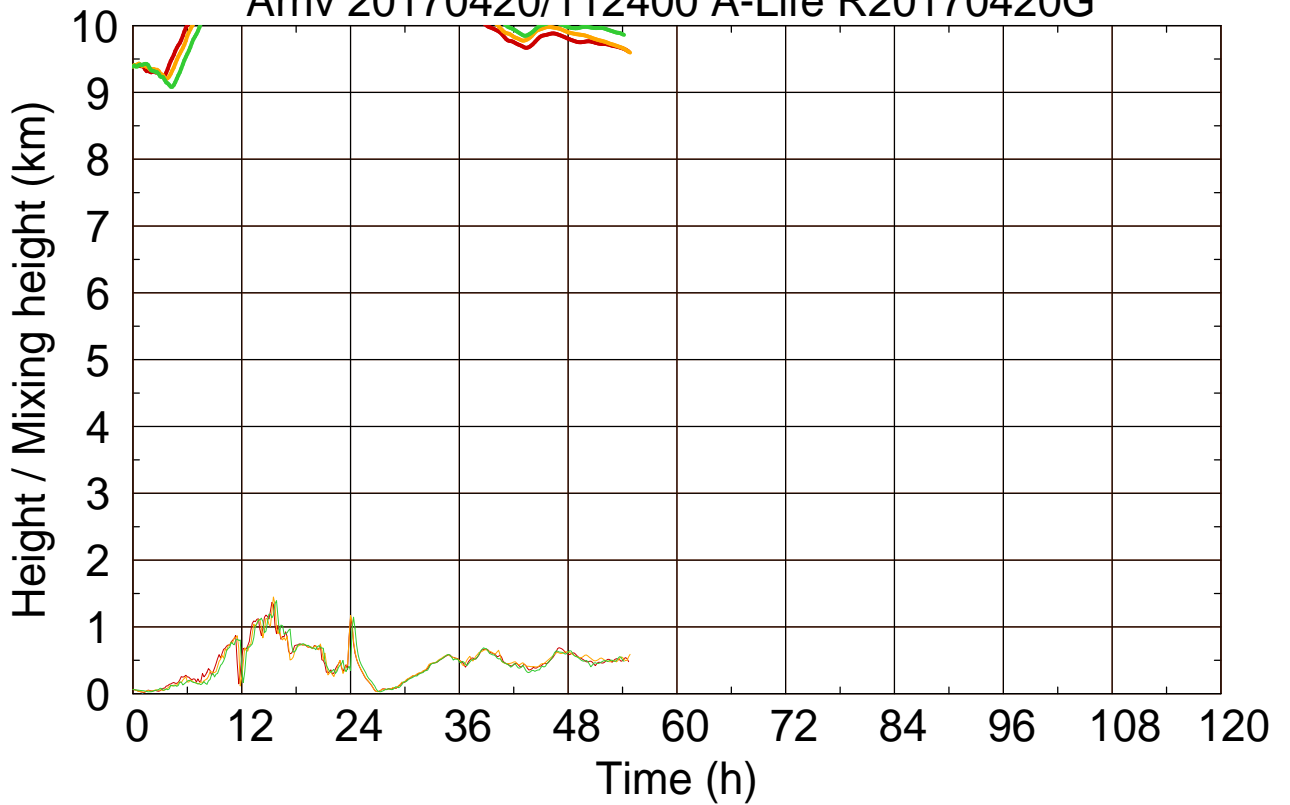

Arriv 20170420/112400 A-Life R20170420G

0 — 1 — 2 —

Arriv 20170420/112400 A-Life R20170420G

— Height — Mixing height