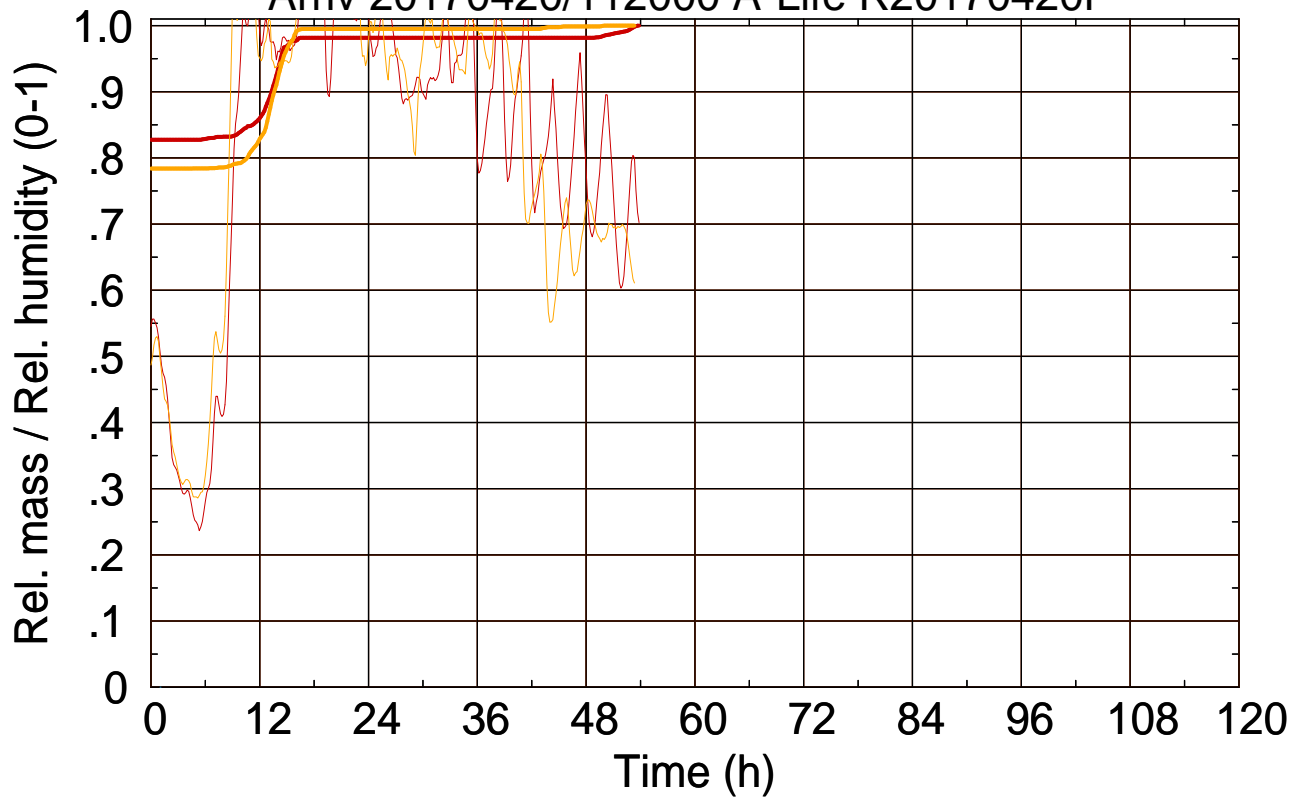

Arriv 20170420/112000 A-Life R20170420F

0 — 1

Arriv 20170420/112000 A-Life R20170420F

— Height — Mixing height