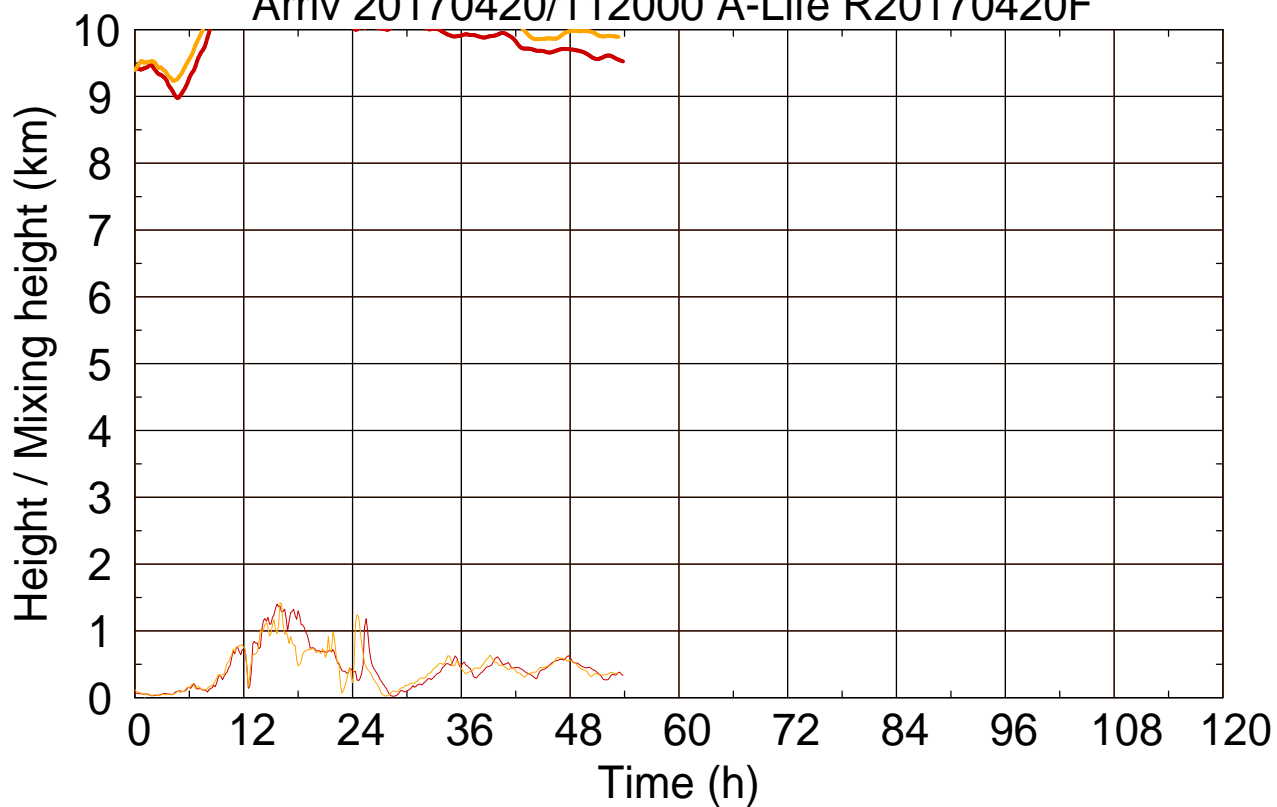

Arriv 20170420/112000 A-Life R20170420F

0 — 1

Arriv 20170420/112000 A-Life R20170420F

— Height — Mixing height