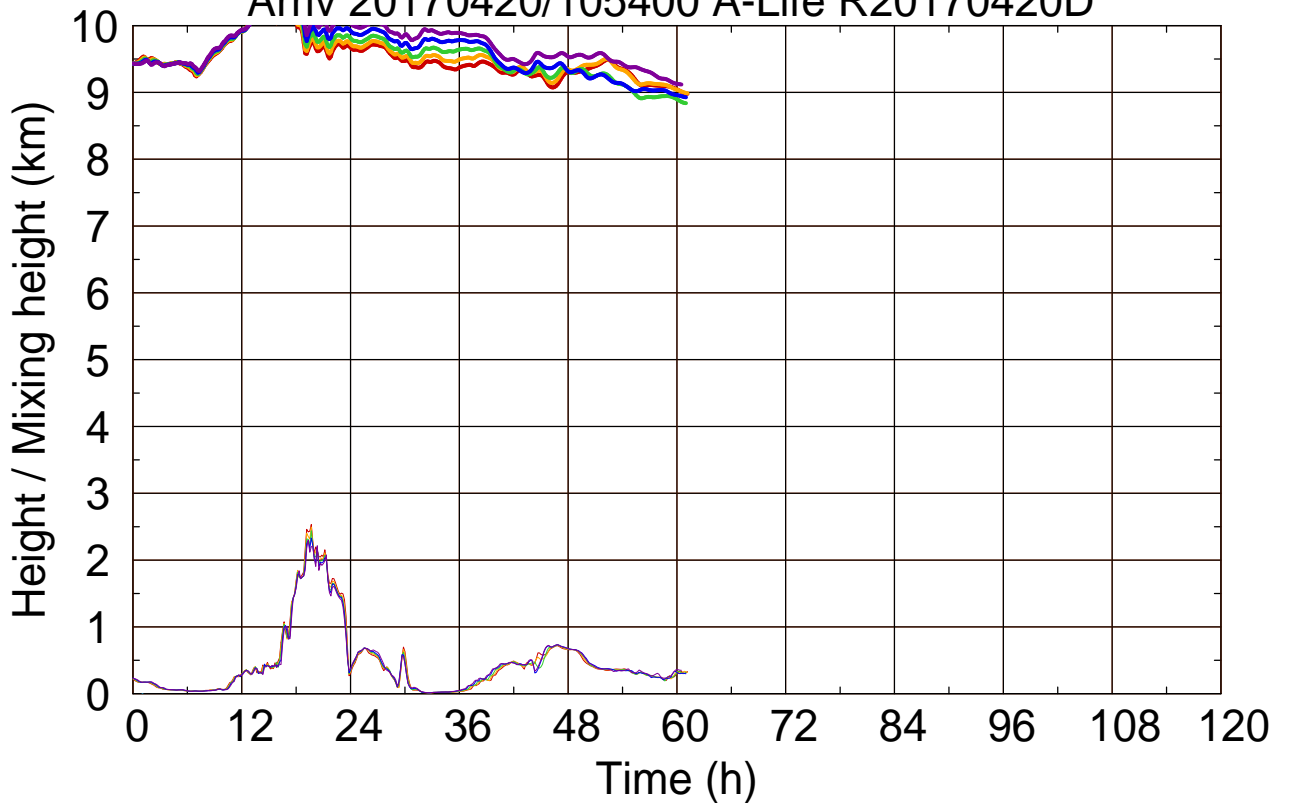

Arriv 20170420/105400 A-Life R20170420D

0 — 1 — 2 — 3 — 4 —

Arriv 20170420/105400 A-Life R20170420D

————— Height      ————— Mixing height

Arriv 20170420/104942 A-Life R20170420D

Arriv 20170420/104942 A-Life R20170420D