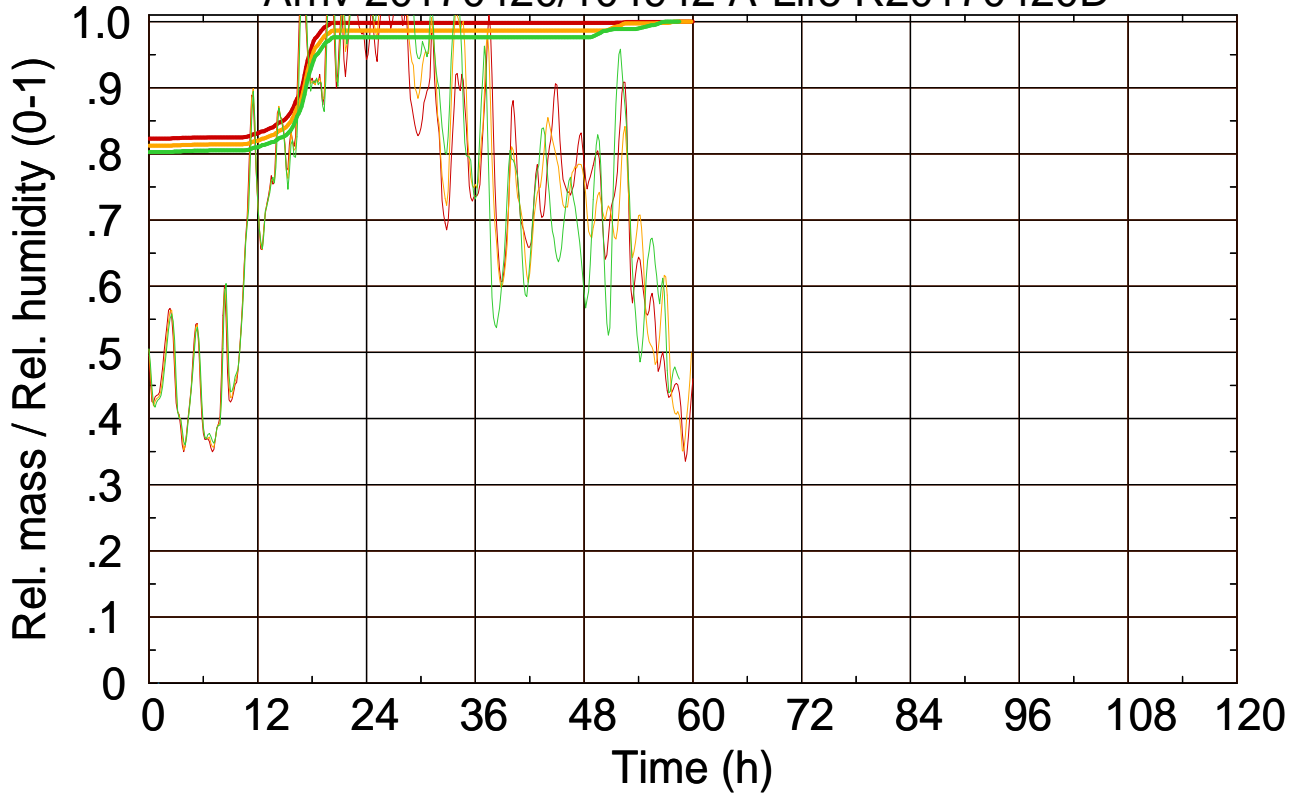

Arriv 20170420/105400 A-Life R20170420D

0 — 1 — 2 — 3 — 4 —

Arriv 20170420/105400 A-Life R20170420D

————— Height      ————— Mixing height

Arriv 20170420/104942 A-Life R20170420D

Arriv 20170420/104942 A-Life R20170420D