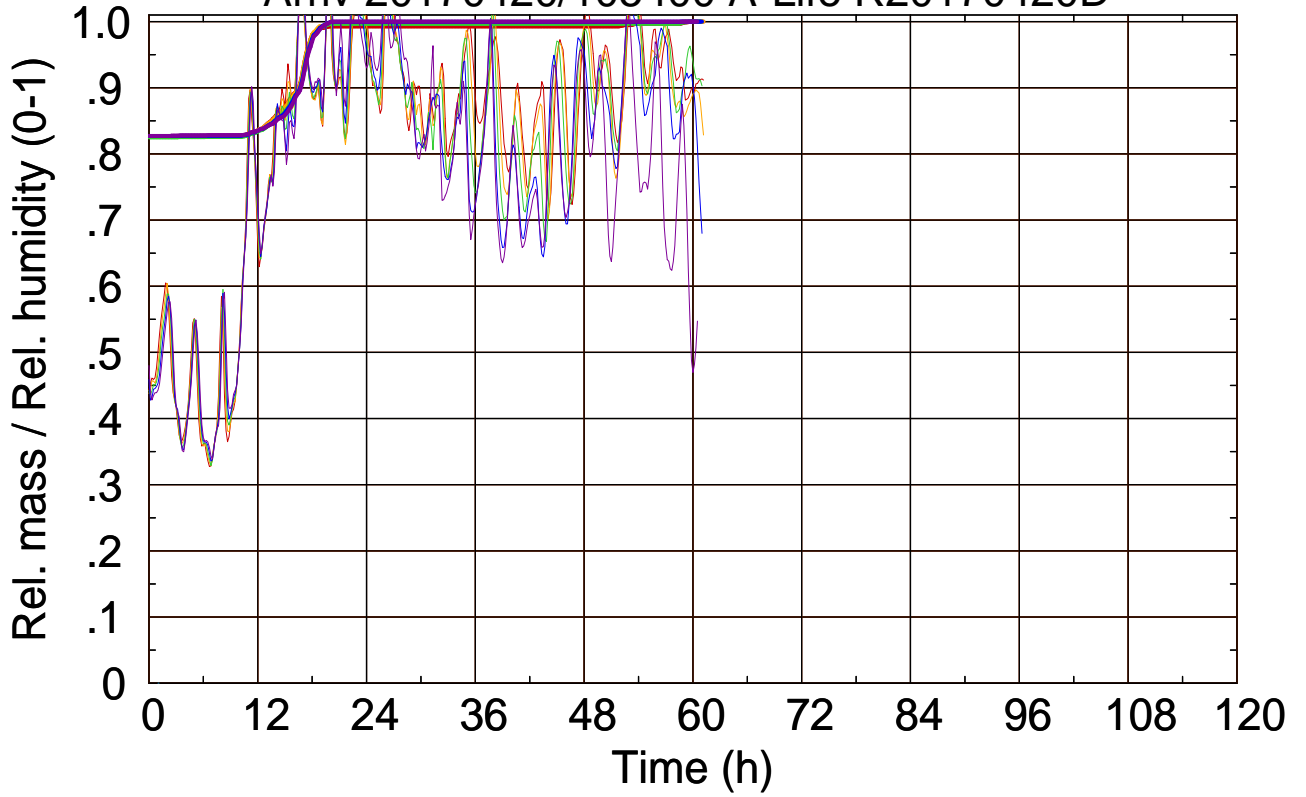

Arriv 20170420/105400 A-Life R20170420D

0 — 1 — 2 — 3 — 4 —

Arriv 20170420/105400 A-Life R20170420D

————— Height      ————— Mixing height

Arriv 20170420/104942 A-Life R20170420D

Arriv 20170420/104942 A-Life R20170420D