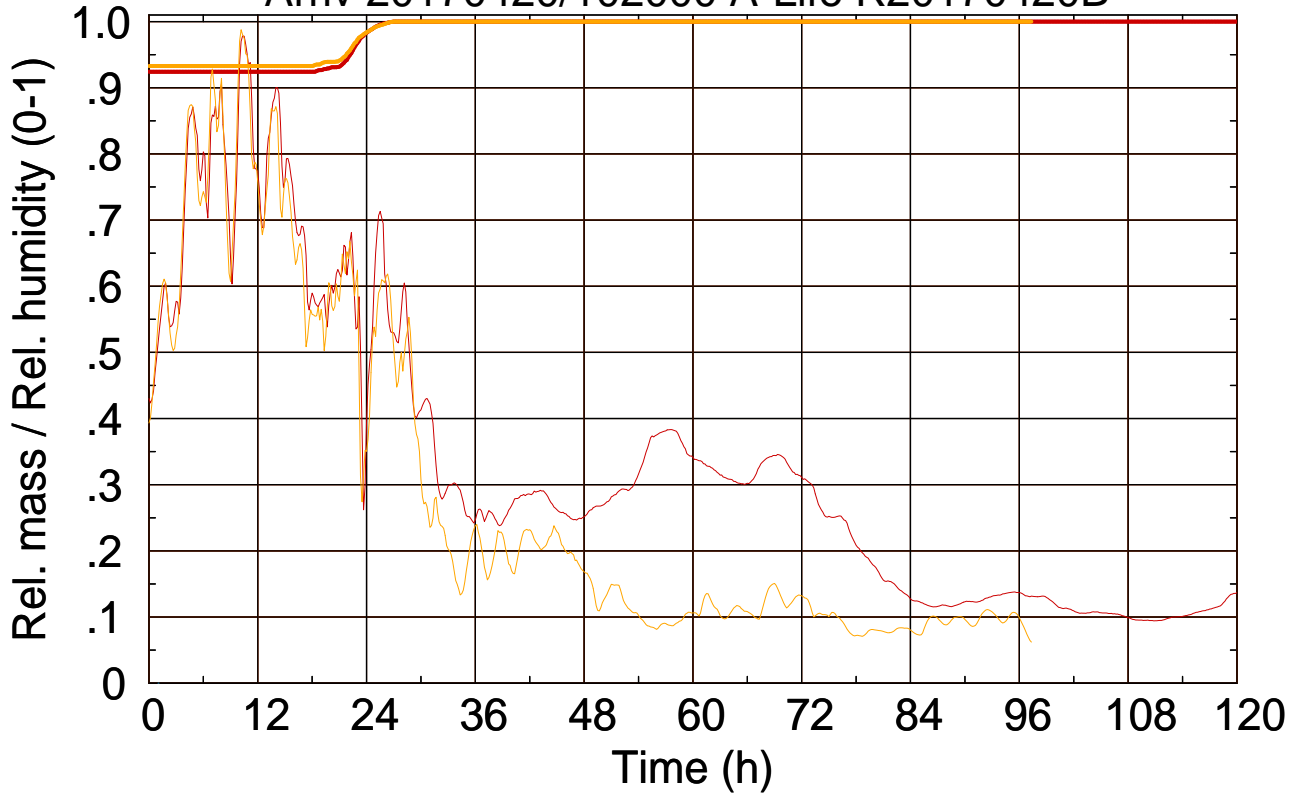

Arriv 20170420/102000 A-Life R20170420B

0 — 1

Arriv 20170420/102000 A-Life R20170420B

— Height

— Mixing height