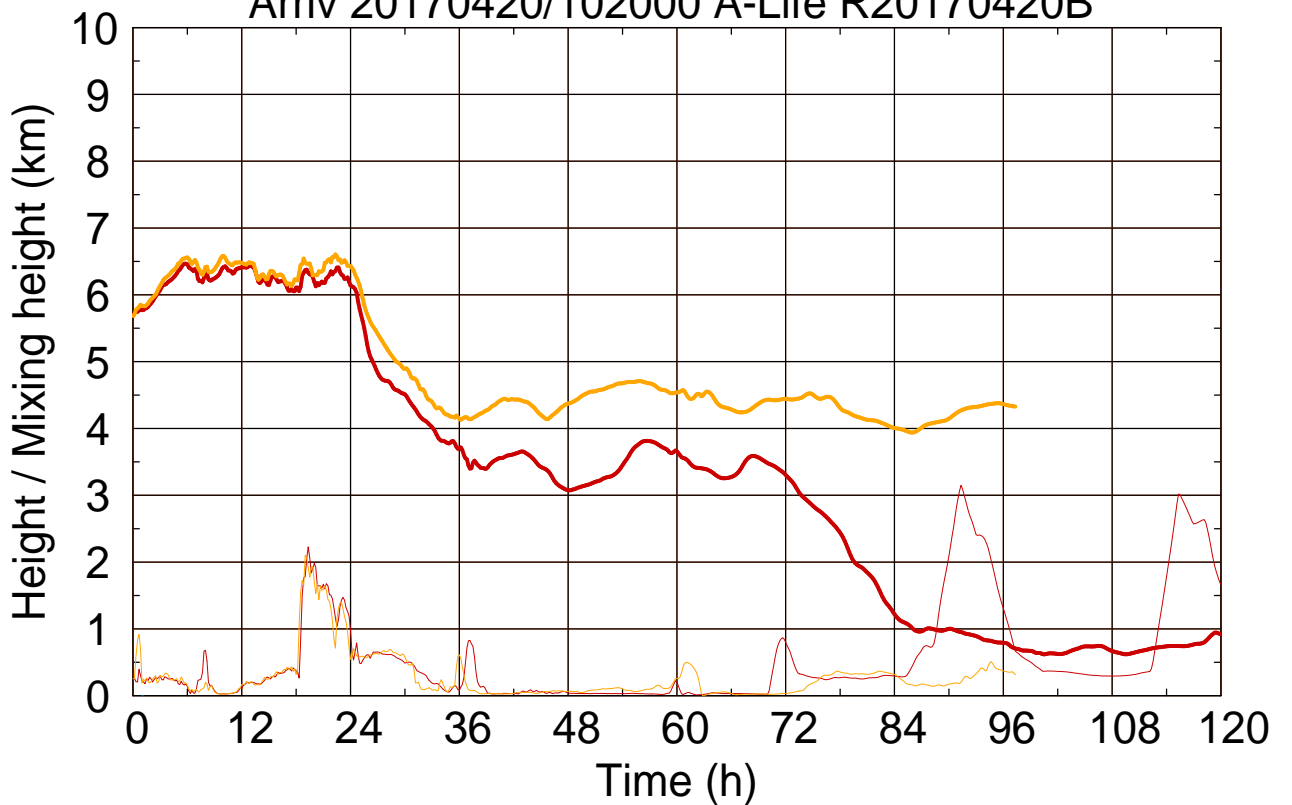

Arriv 20170420/102000 A-Life R20170420B

0 — 1

Arriv 20170420/102000 A-Life R20170420B

— Height

— Mixing height