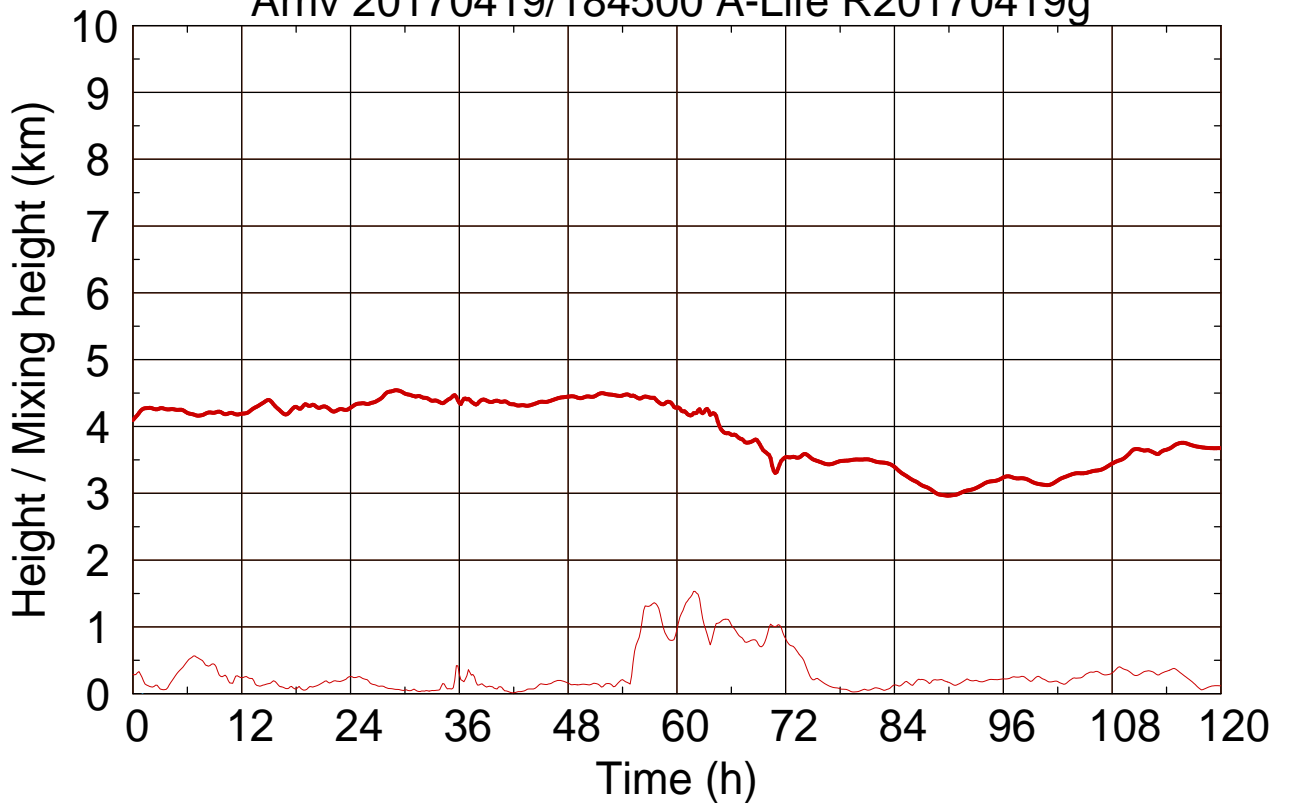

Arriv 20170419/184500 A-Life R20170419g

0 —

Arriv 20170419/184500 A-Life R20170419g

— Height

— Mixing height