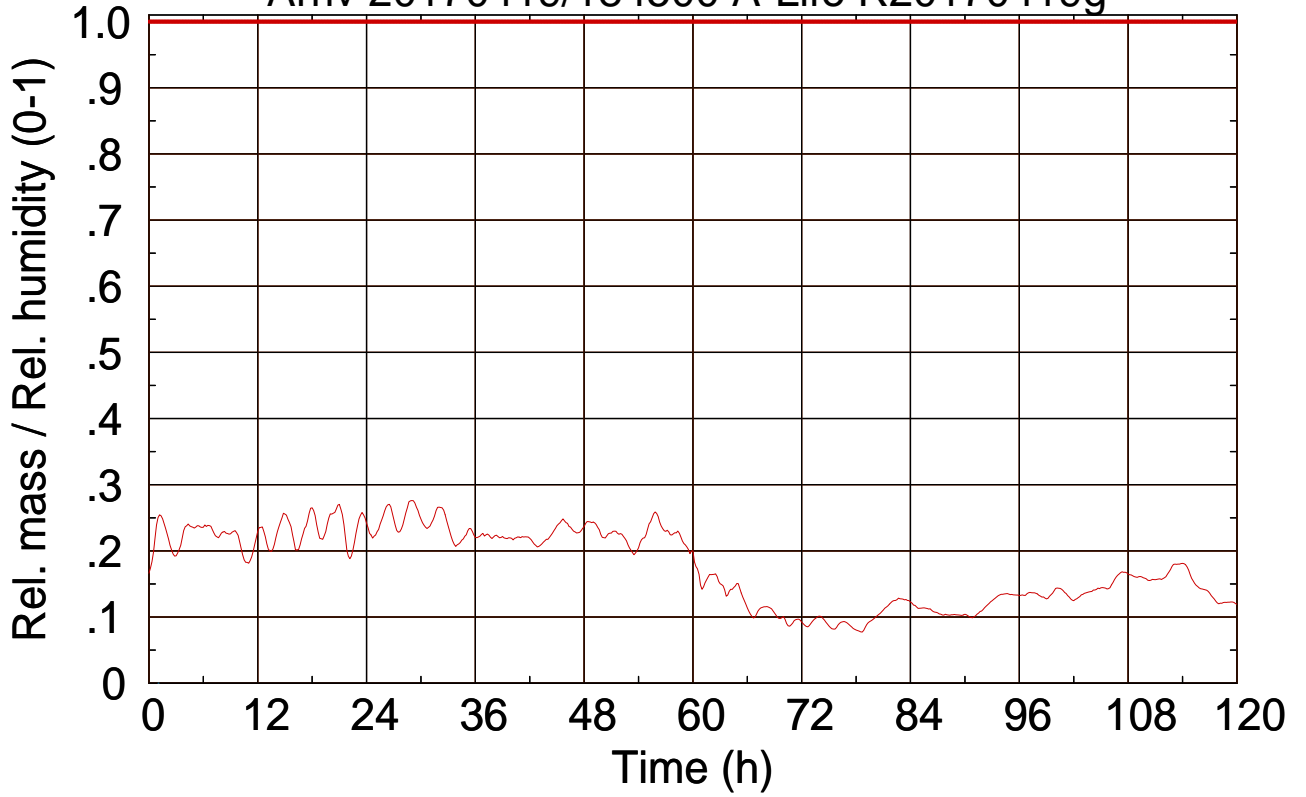

Arriv 20170419/184500 A-Life R20170419g

0 —

Arriv 20170419/184500 A-Life R20170419g

— Height

— Mixing height