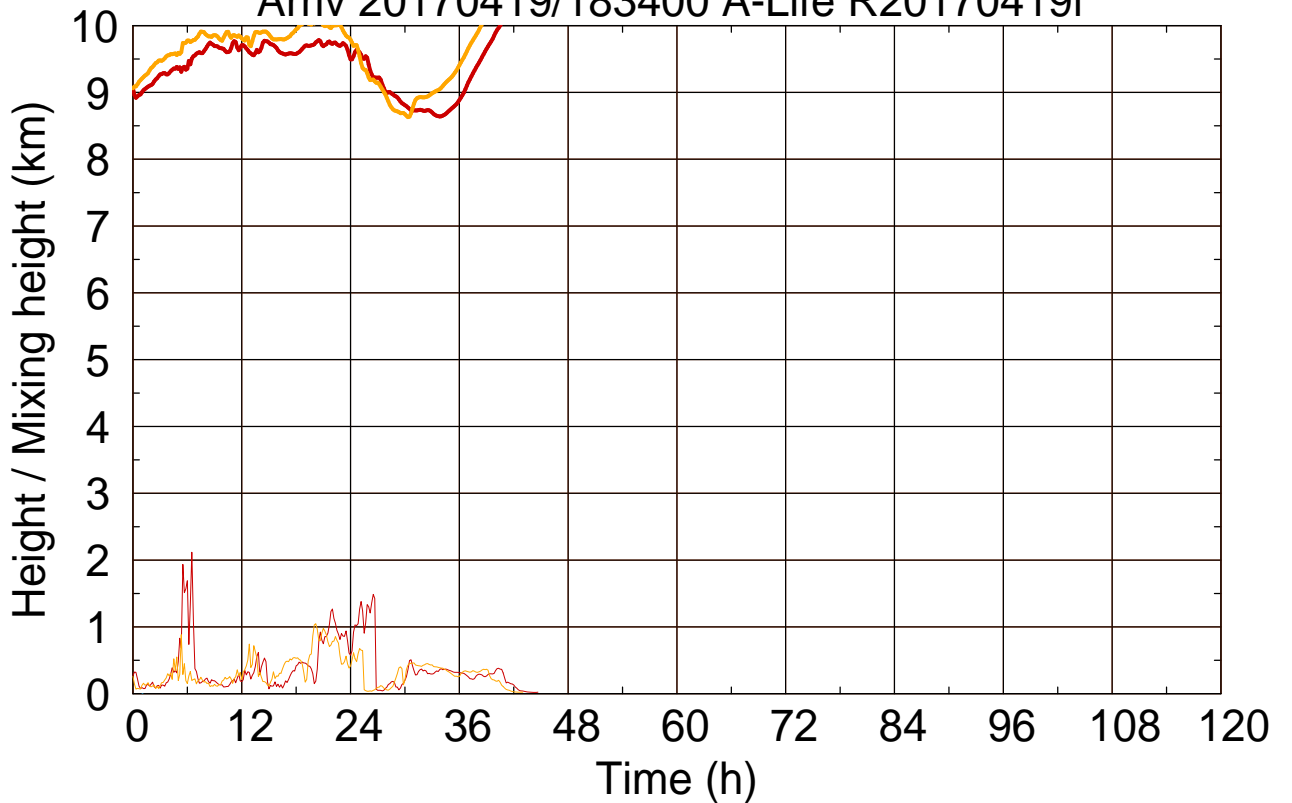

Arriv 20170419/183400 A-Life R20170419f

0 — 1

Arriv 20170419/183400 A-Life R20170419f

— Height — Mixing height