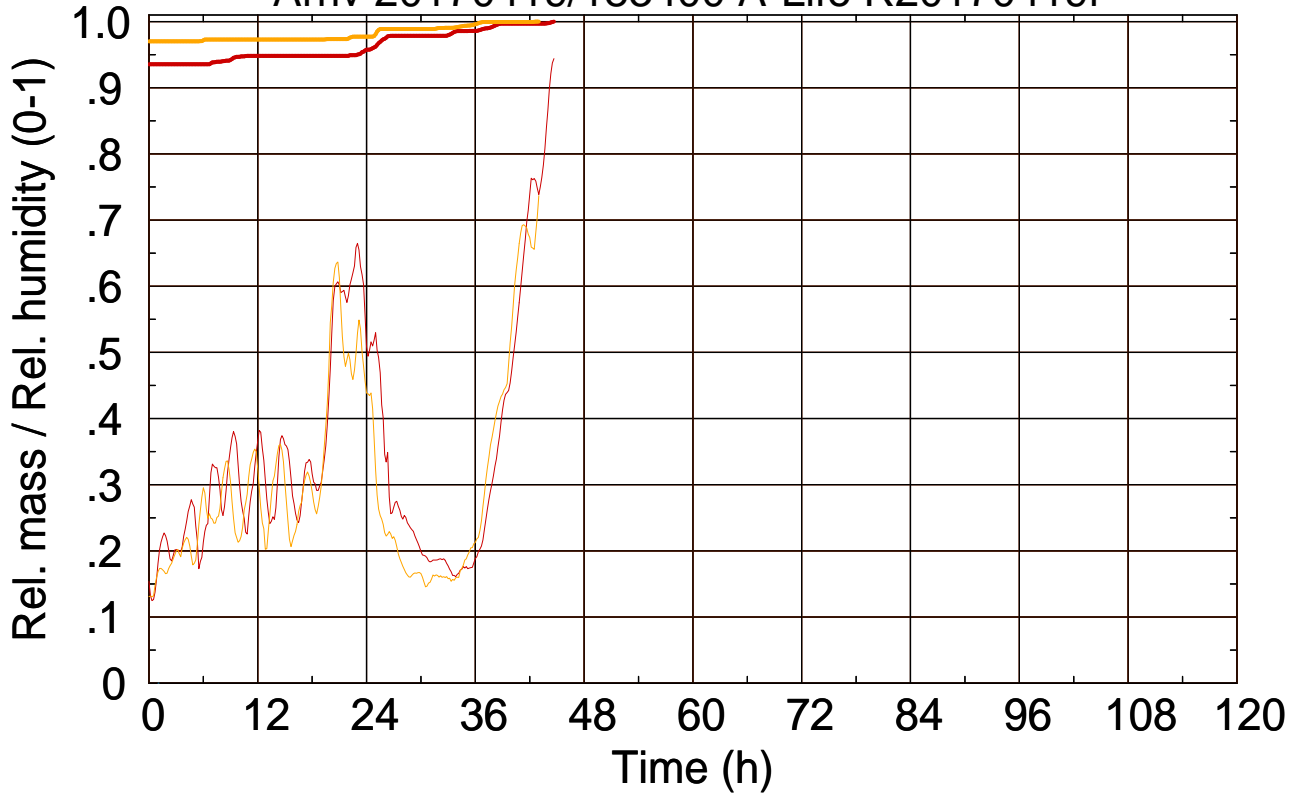

Arriv 20170419/183400 A-Life R20170419f

0 — 1

Arriv 20170419/183400 A-Life R20170419f

— Height — Mixing height