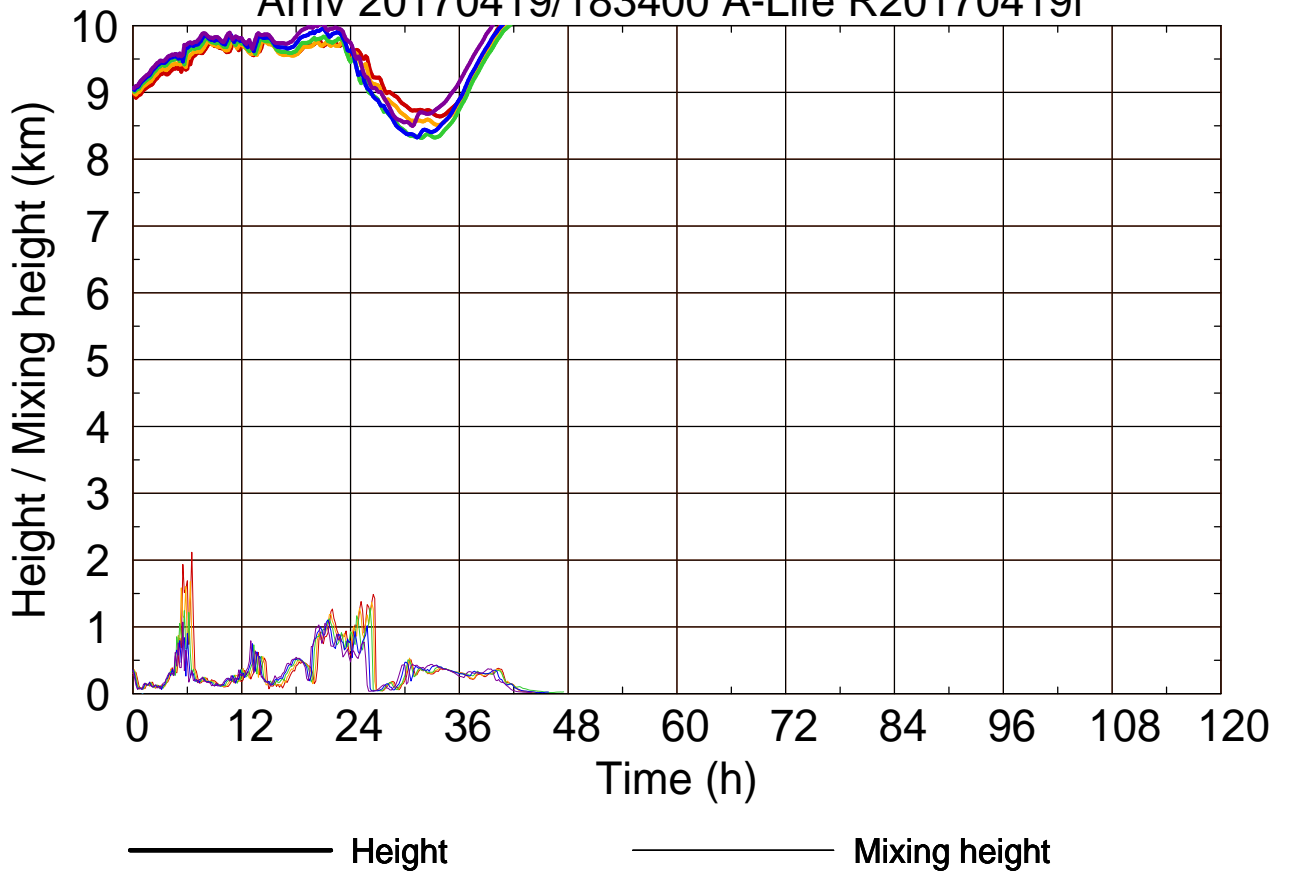

Arriv 20170419/183400 A-Life R20170419f

Arriv 20170419/183400 A-Life R20170419f

Arriv 20170419/183040 A-Life R20170419f

0 — 1 —

Arriv 20170419/183040 A-Life R20170419f

— Height

— Mixing height