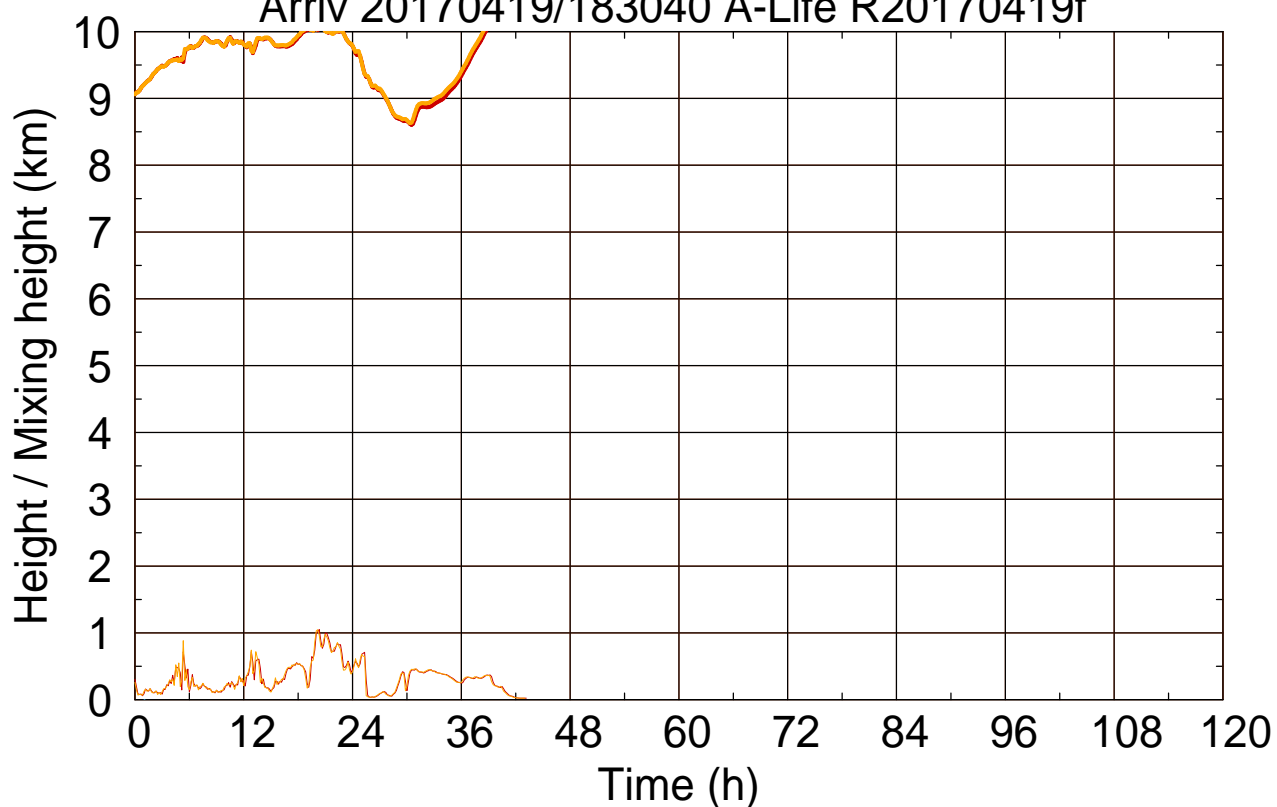

Arriv 20170419/183400 A-Life R20170419f

Arriv 20170419/183400 A-Life R20170419f

Arriv 20170419/183040 A-Life R20170419f

0 — 1 —

Arriv 20170419/183040 A-Life R20170419f

— Height

— Mixing height