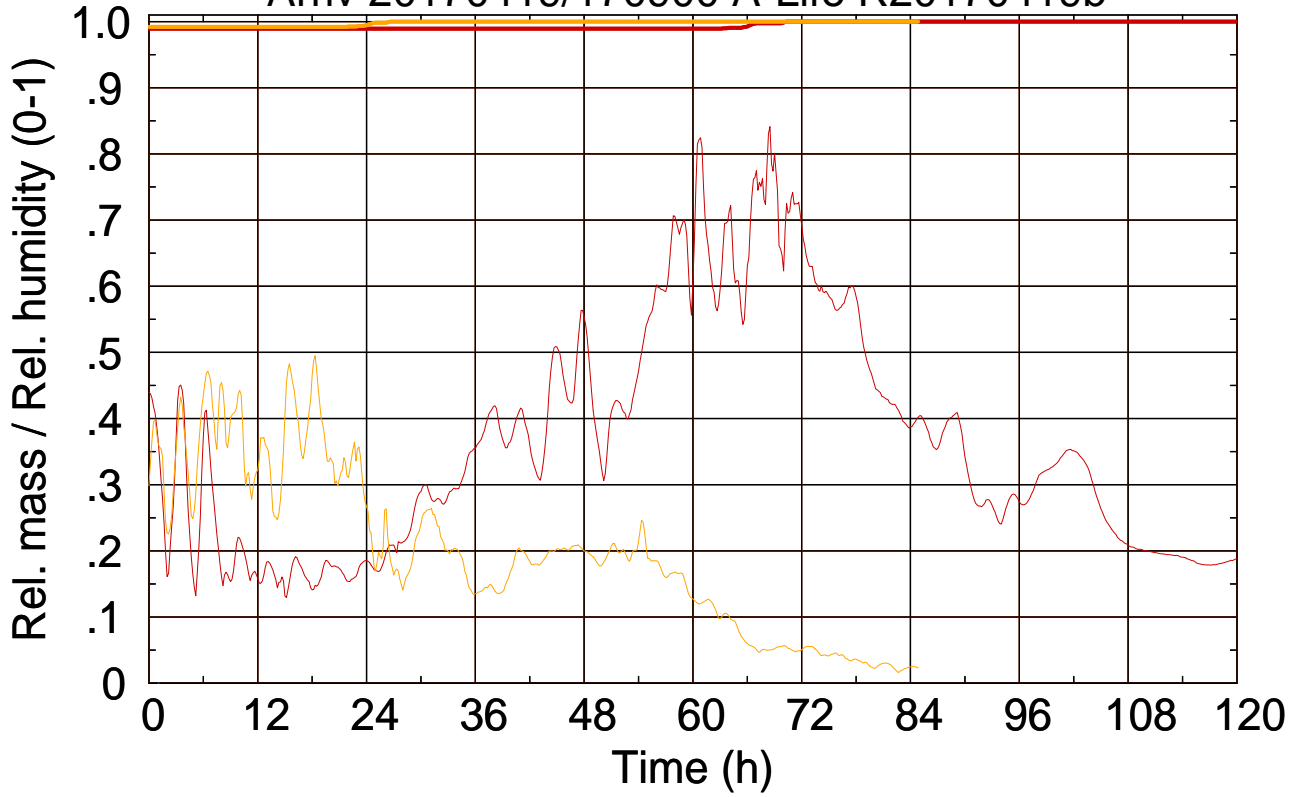

Arriv 20170419/170900 A-Life R20170419b

0 — 1 —

Arriv 20170419/170900 A-Life R20170419b

— Height

— Mixing height