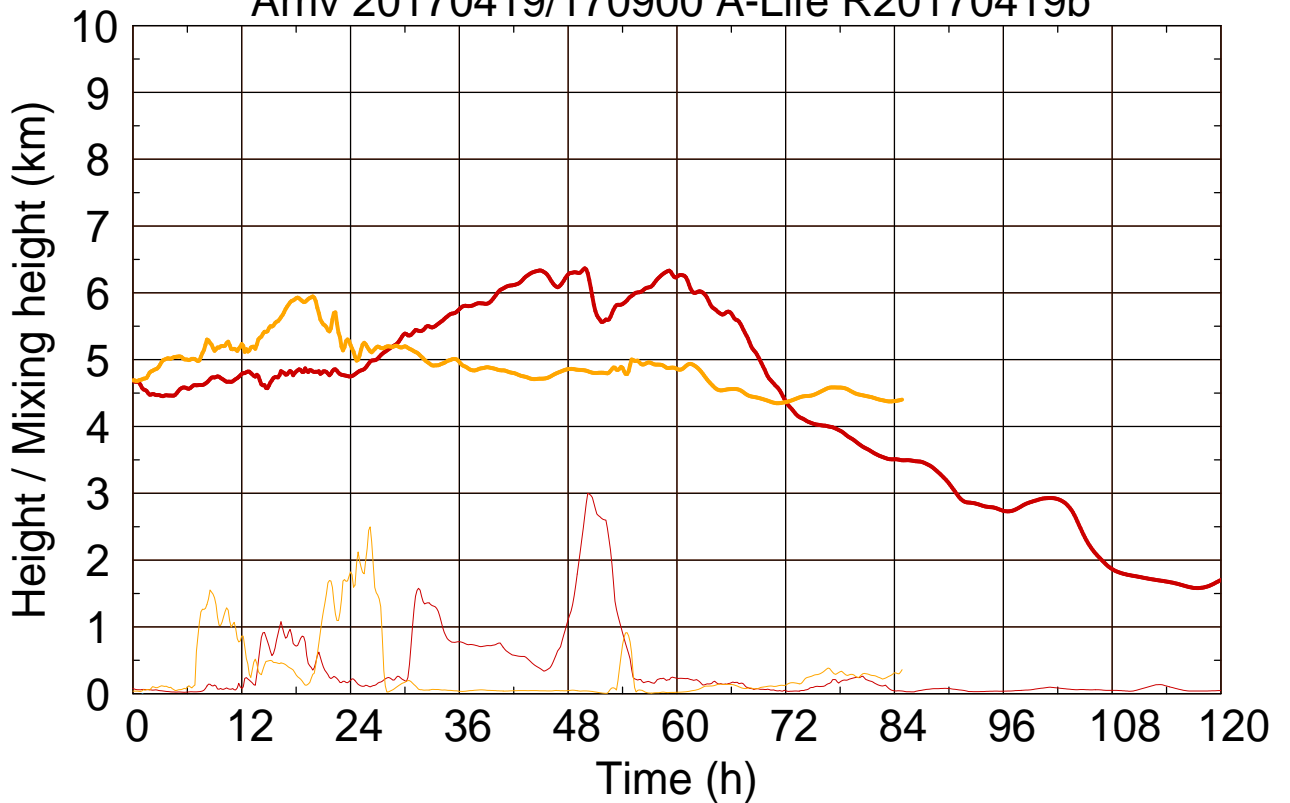

Arriv 20170419/170900 A-Life R20170419b

0 — 1 —

Arriv 20170419/170900 A-Life R20170419b

— Height

— Mixing height