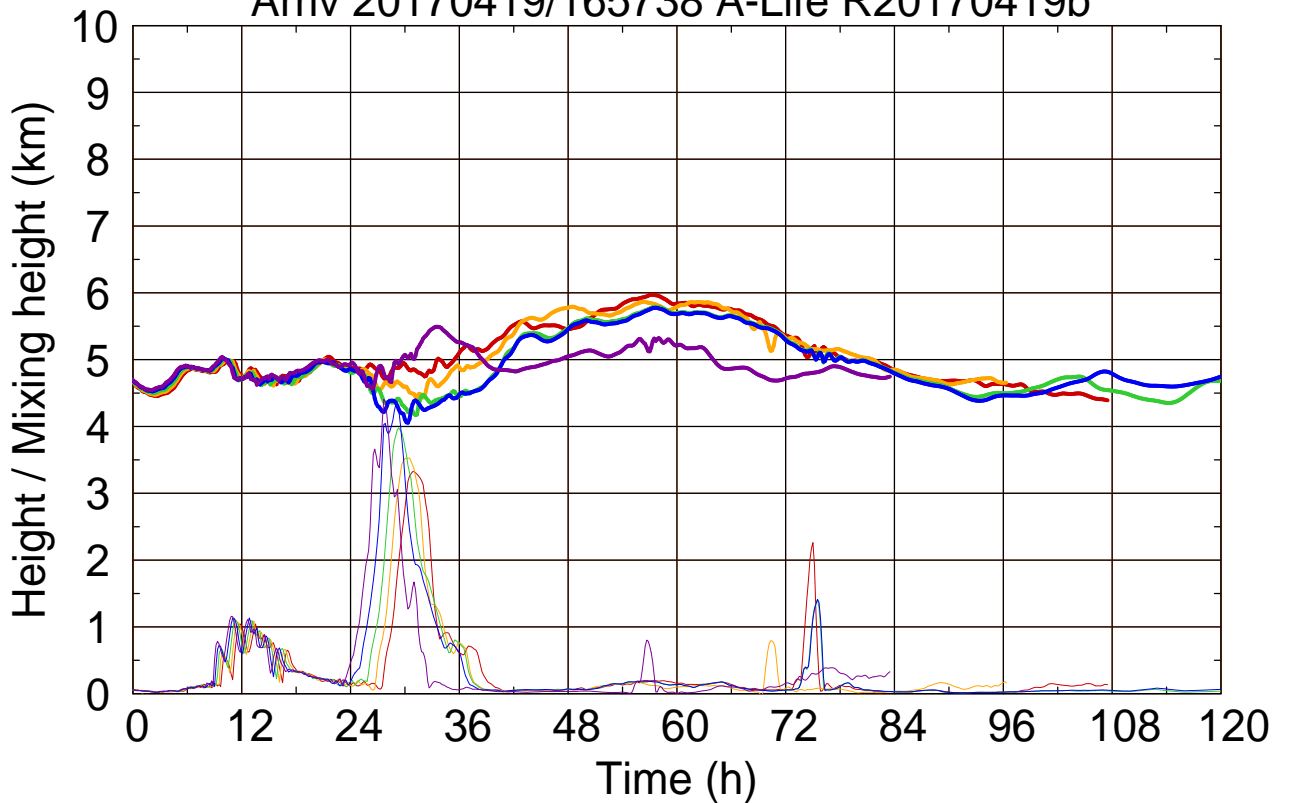

Arriv 20170419/165738 A-Life R20170419b

0 — 1 — 2 — 3 — 4 —

Arriv 20170419/165738 A-Life R20170419b

— Height — Mixing height

Arriv 20170419/165351 A-Life R20170419b

0 — 1 — 2 — 3 — 4 —

Arriv 20170419/165351 A-Life R20170419b

— Height — Mixing height

Arriv 20170419/165004 A-Life R20170419b

0 — 1 — 2 — 3 — 4 —

Arriv 20170419/165004 A-Life R20170419b

—— Height      - - - - - Mixing height

Arriv 20170419/164617 A-Life R20170419b

0 — 1 — 2 — 3 — 4 —

Arriv 20170419/164617 A-Life R20170419b

—— Height      —— Mixing height

Arriv 20170419/164230 A-Life R20170419b

Arriv 20170419/164230 A-Life R20170419b