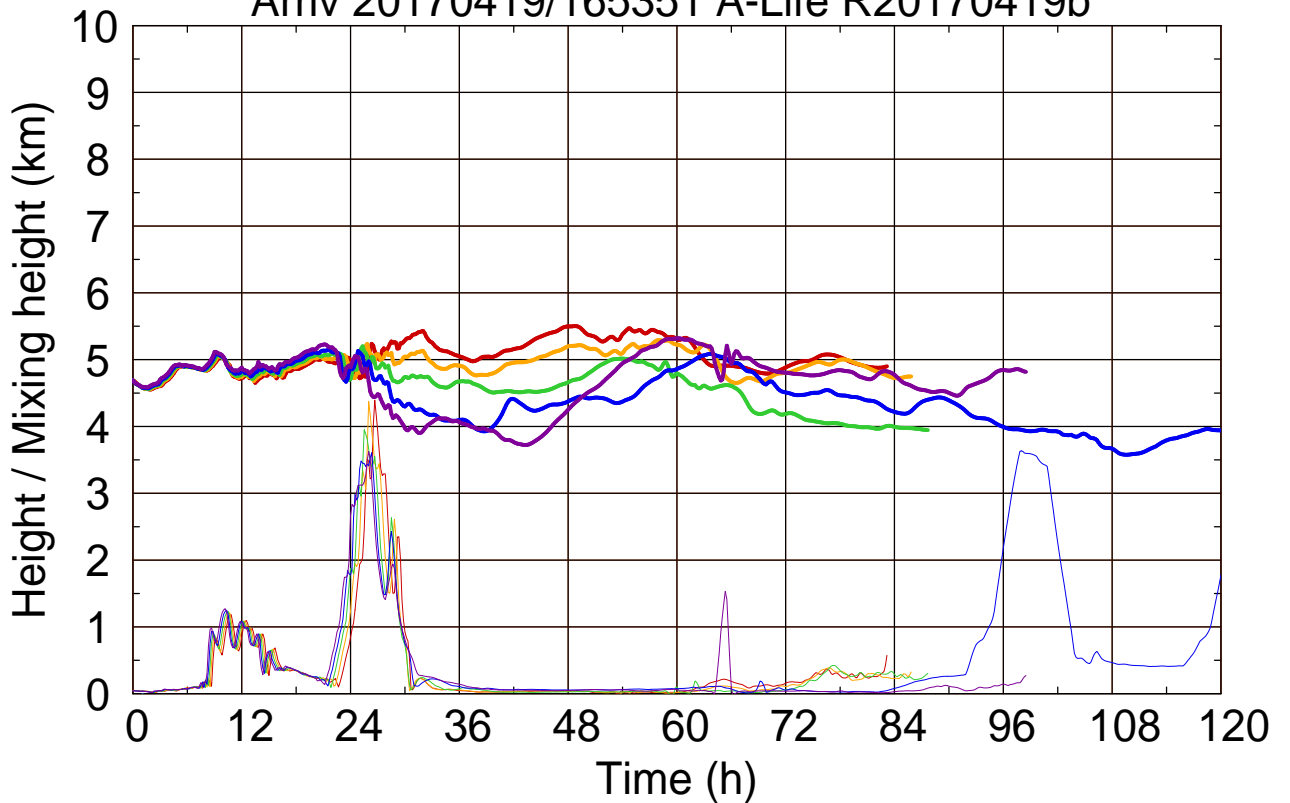

Arriv 20170419/165738 A-Life R20170419b

0 — 1 — 2 — 3 — 4 —

Arriv 20170419/165738 A-Life R20170419b

— Height — Mixing height

Arriv 20170419/165351 A-Life R20170419b

0 — 1 — 2 — 3 — 4 —

Arriv 20170419/165351 A-Life R20170419b

— Height — Mixing height

Arriv 20170419/165004 A-Life R20170419b

0 — 1 — 2 — 3 — 4 —

Arriv 20170419/165004 A-Life R20170419b

—— Height      - - - - - Mixing height

Arriv 20170419/164617 A-Life R20170419b

0 — 1 — 2 — 3 — 4 —

Arriv 20170419/164617 A-Life R20170419b

—— Height      —— Mixing height

Arriv 20170419/164230 A-Life R20170419b

Arriv 20170419/164230 A-Life R20170419b