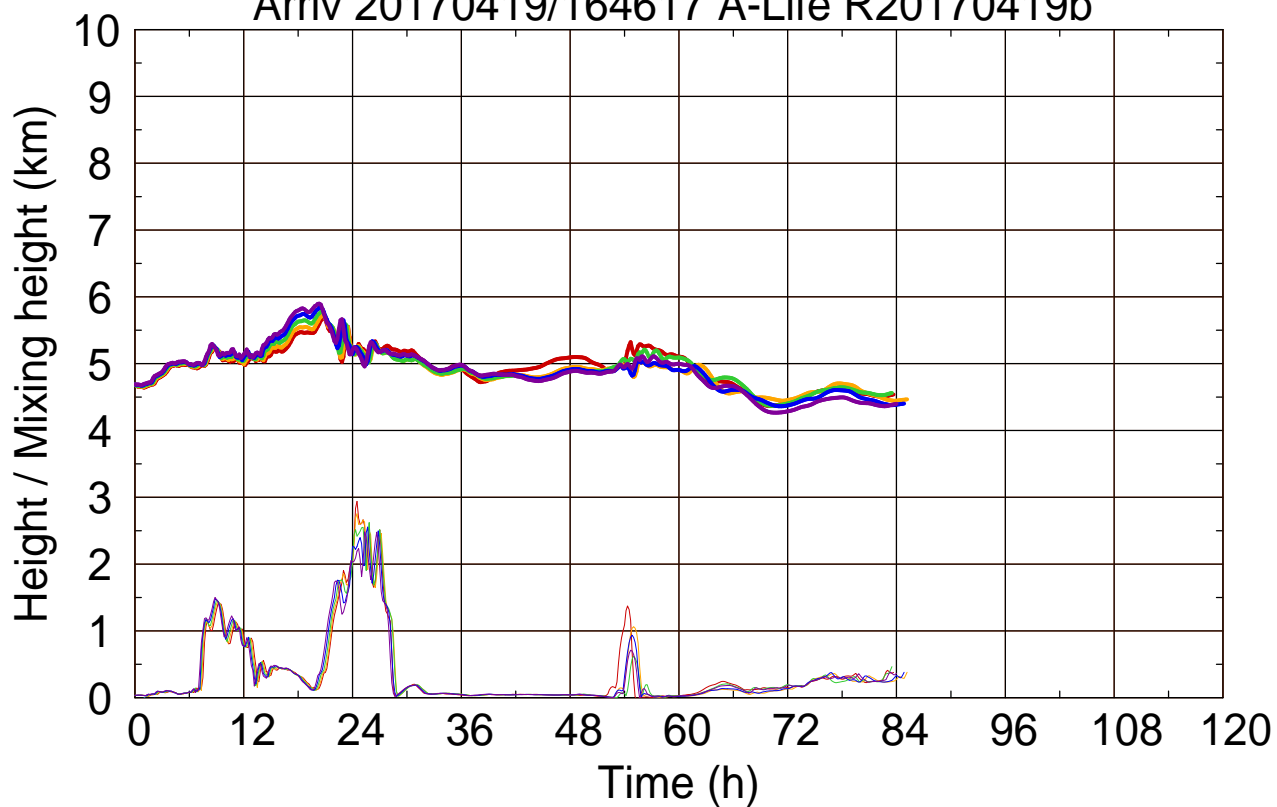

Arriv 20170419/165738 A-Life R20170419b

0 — 1 — 2 — 3 — 4 —

Arriv 20170419/165738 A-Life R20170419b

— Height — Mixing height

Arriv 20170419/165351 A-Life R20170419b

0 — 1 — 2 — 3 — 4 —

Arriv 20170419/165351 A-Life R20170419b

— Height — Mixing height

Arriv 20170419/165004 A-Life R20170419b

0 — 1 — 2 — 3 — 4 —

Arriv 20170419/165004 A-Life R20170419b

—— Height      - - - - - Mixing height

Arriv 20170419/164617 A-Life R20170419b

0 — 1 — 2 — 3 — 4 —

Arriv 20170419/164617 A-Life R20170419b

—— Height      —— Mixing height

Arriv 20170419/164230 A-Life R20170419b

Arriv 20170419/164230 A-Life R20170419b