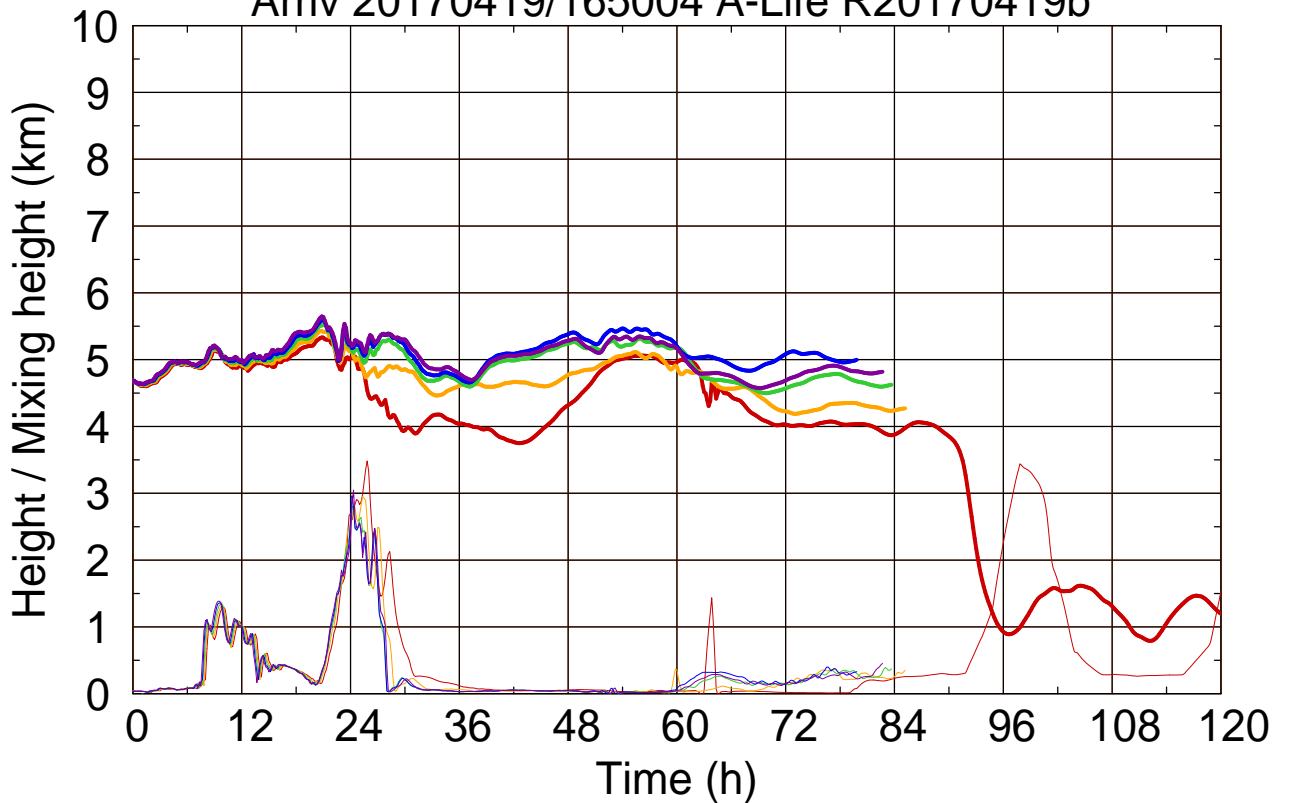

Arriv 20170419/165738 A-Life R20170419b

0 — 1 — 2 — 3 — 4 —

Arriv 20170419/165738 A-Life R20170419b

— Height — Mixing height

Arriv 20170419/165351 A-Life R20170419b

0 — 1 — 2 — 3 — 4 —

Arriv 20170419/165351 A-Life R20170419b

— Height — Mixing height

Arriv 20170419/165004 A-Life R20170419b

0 — 1 — 2 — 3 — 4 —

Arriv 20170419/165004 A-Life R20170419b

—— Height      - - - - - Mixing height

Arriv 20170419/164617 A-Life R20170419b

0 — 1 — 2 — 3 — 4 —

Arriv 20170419/164617 A-Life R20170419b

—— Height      —— Mixing height

Arriv 20170419/164230 A-Life R20170419b

Arriv 20170419/164230 A-Life R20170419b