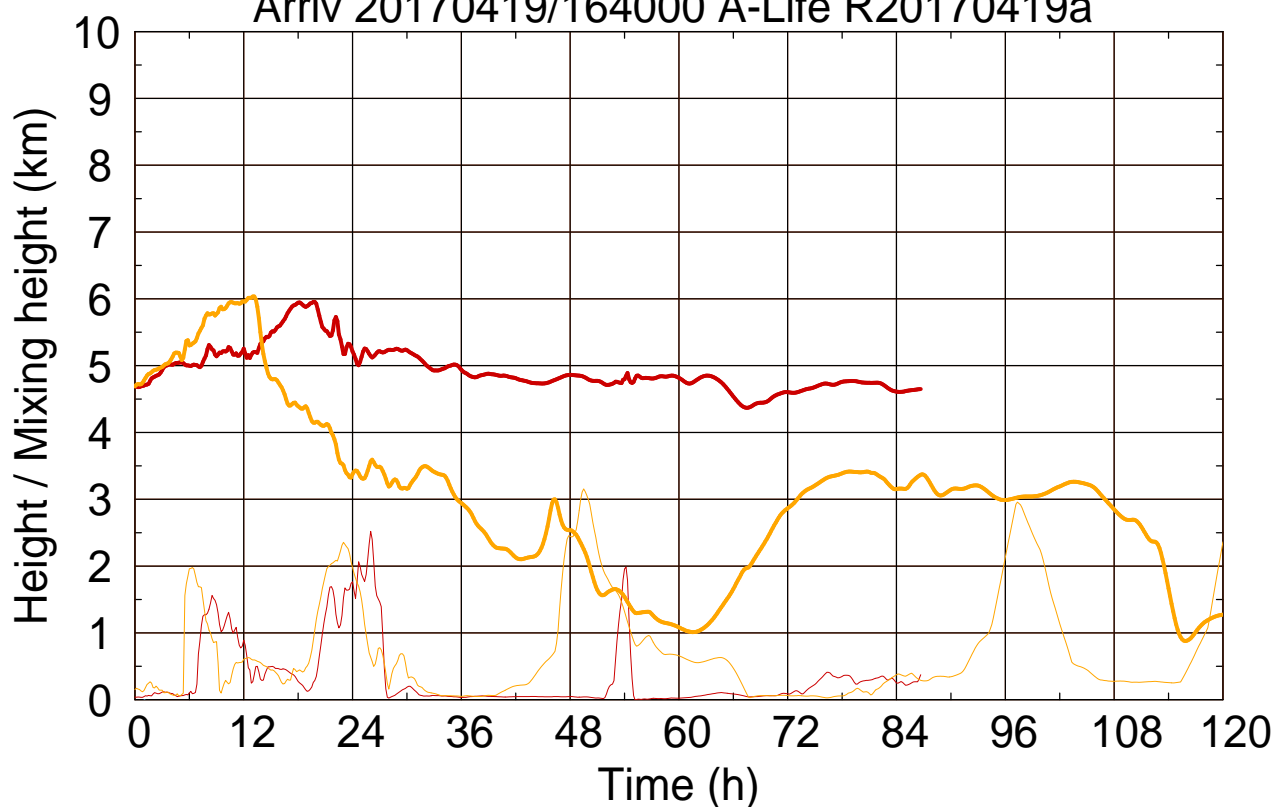

Arriv 20170419/164000 A-Life R20170419a

0 — 1 —

Arriv 20170419/164000 A-Life R20170419a

— Height — Mixing height