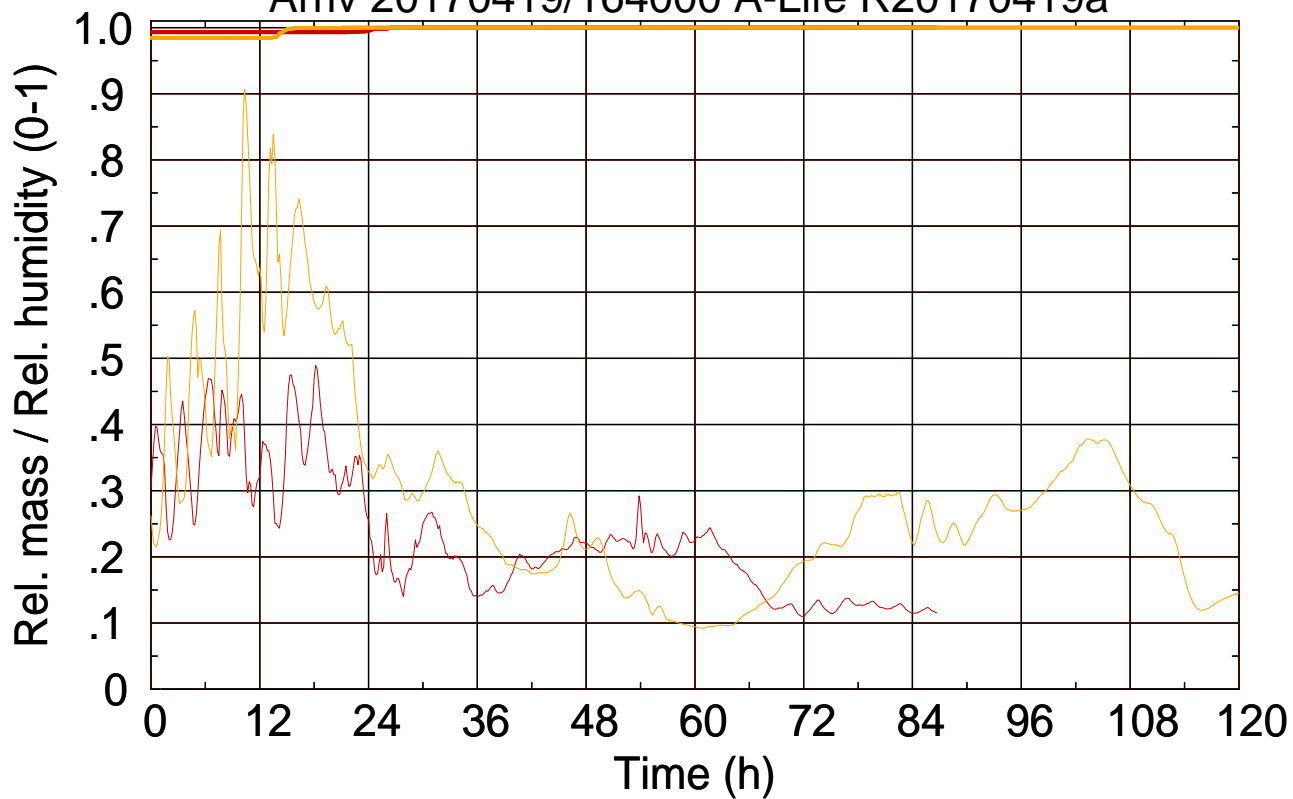

Arriv 20170419/164000 A-Life R20170419a

0 — 1 —

Arriv 20170419/164000 A-Life R20170419a

— Height — Mixing height