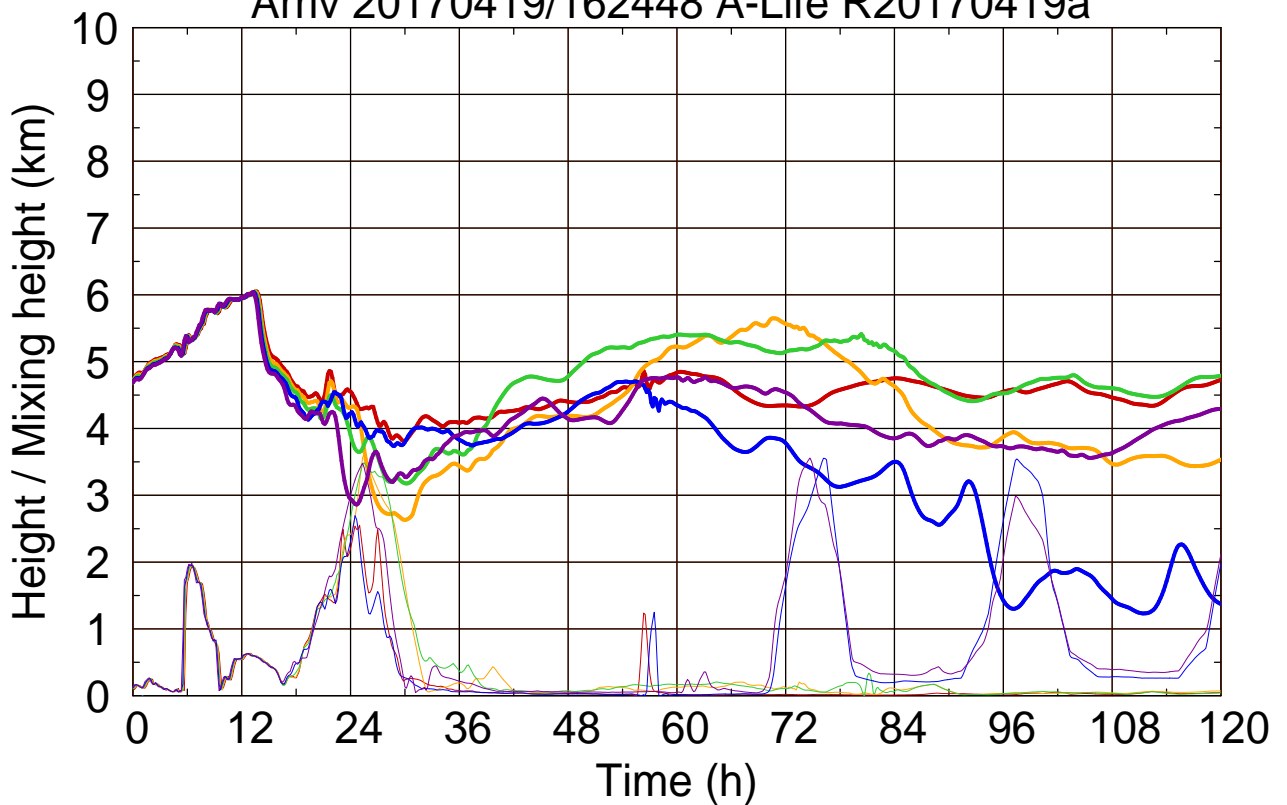

Arriv 20170419/162448 A-Life R20170419a

0 — 1 — 2 — 3 — 4 —

Arriv 20170419/162448 A-Life R20170419a

—— Height      - - - - - Mixing height

Arriv 20170419/162100 A-Life R20170419a

0 —

Arriv 20170419/162100 A-Life R20170419a

— Height

— Mixing height