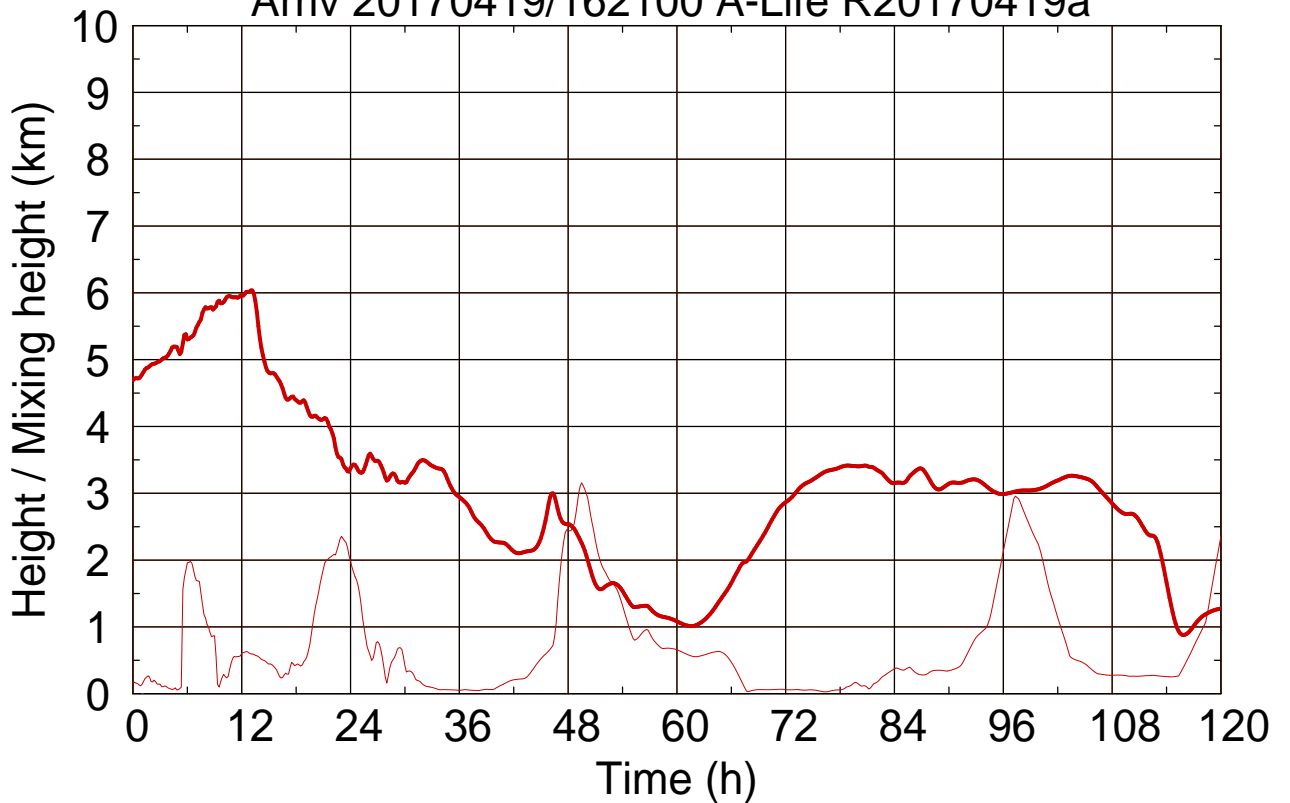

Arriv 20170419/162448 A-Life R20170419a

0 — 1 — 2 — 3 — 4 —

Arriv 20170419/162448 A-Life R20170419a

—— Height      - - - - - Mixing height

Arriv 20170419/162100 A-Life R20170419a

0 —

Arriv 20170419/162100 A-Life R20170419a

— Height

— Mixing height