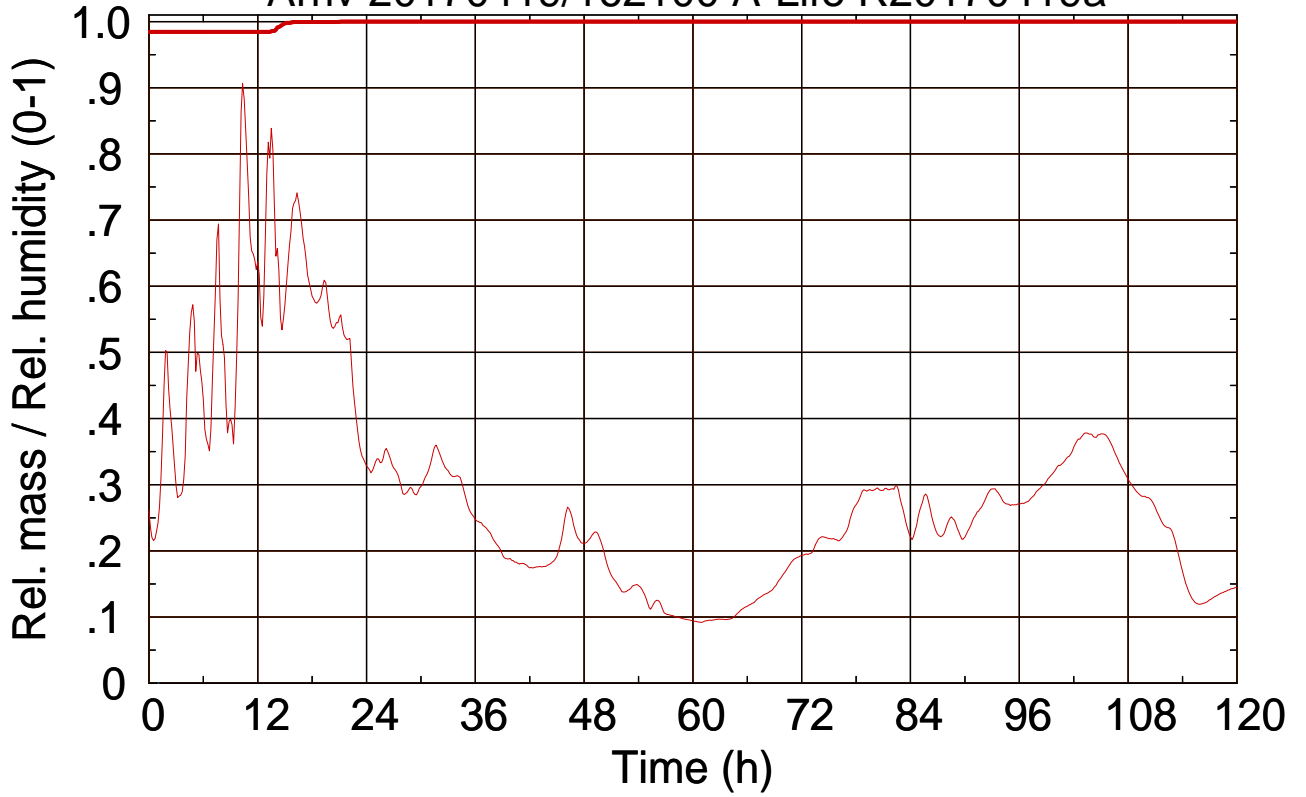

Arriv 20170419/162448 A-Life R20170419a

0 — 1 — 2 — 3 — 4 —

Arriv 20170419/162448 A-Life R20170419a

—— Height      - - - - - Mixing height

Arriv 20170419/162100 A-Life R20170419a

0 —

Arriv 20170419/162100 A-Life R20170419a

— Height

— Mixing height