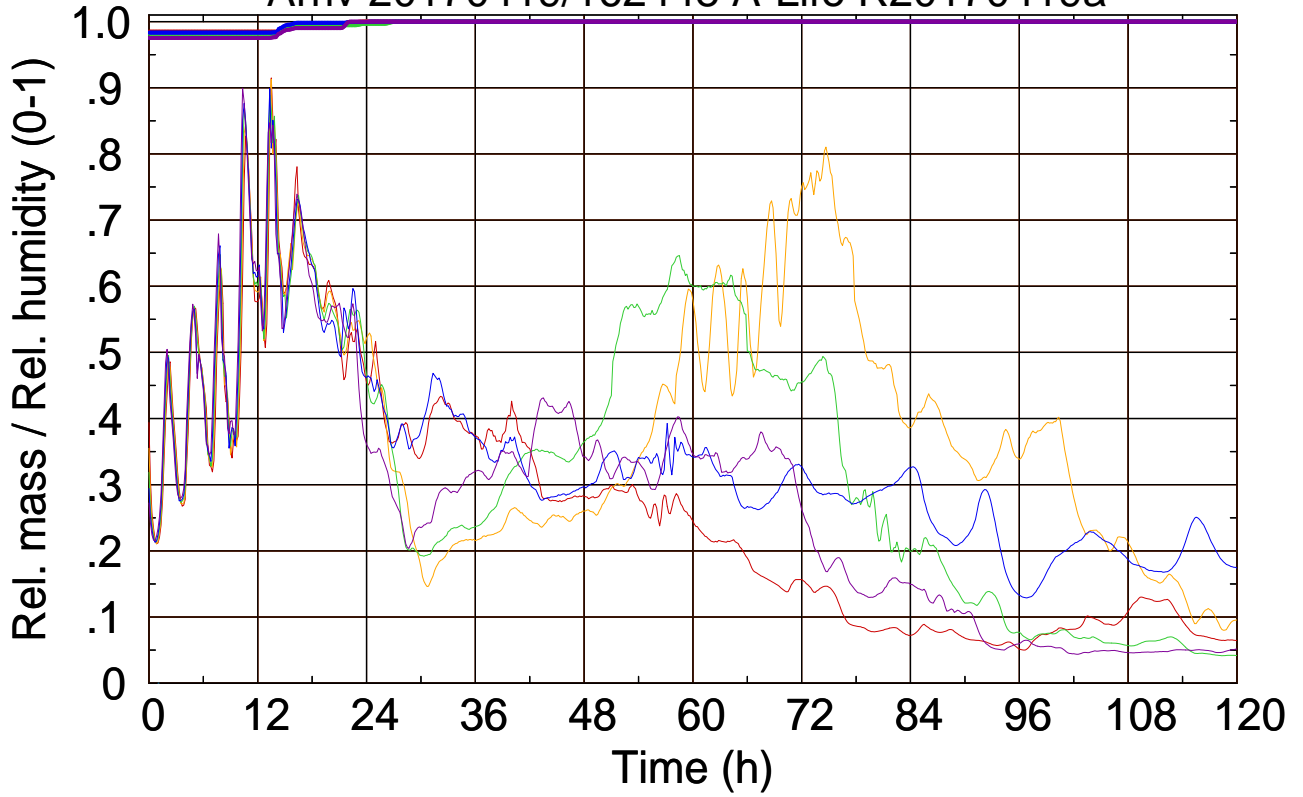

Arriv 20170419/162448 A-Life R20170419a

0 — 1 — 2 — 3 — 4 —

Arriv 20170419/162448 A-Life R20170419a

—— Height      - - - - - Mixing height

Arriv 20170419/162100 A-Life R20170419a

0 —

Arriv 20170419/162100 A-Life R20170419a

— Height

— Mixing height