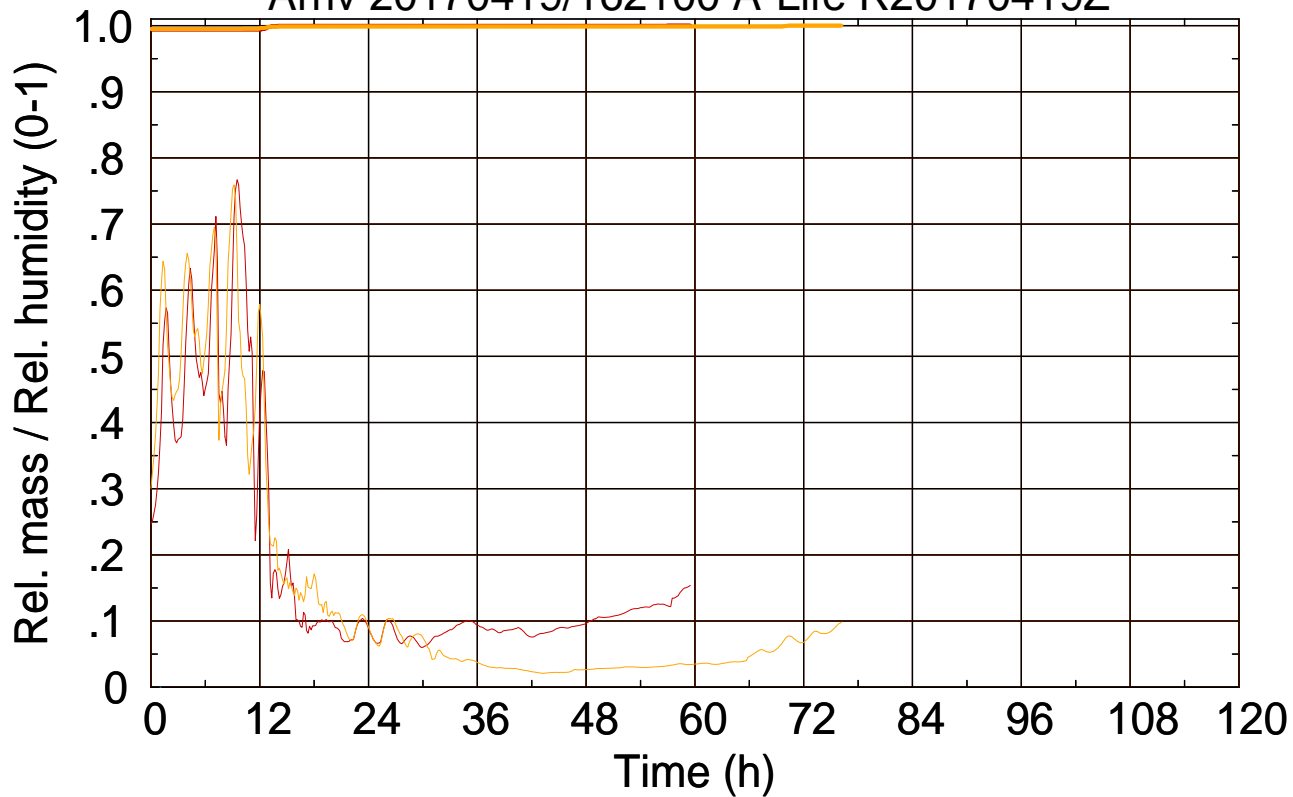

Arriv 20170419/162100 A-Life R20170419Z

0 — 1

Arriv 20170419/162100 A-Life R20170419Z

— Height

— Mixing height