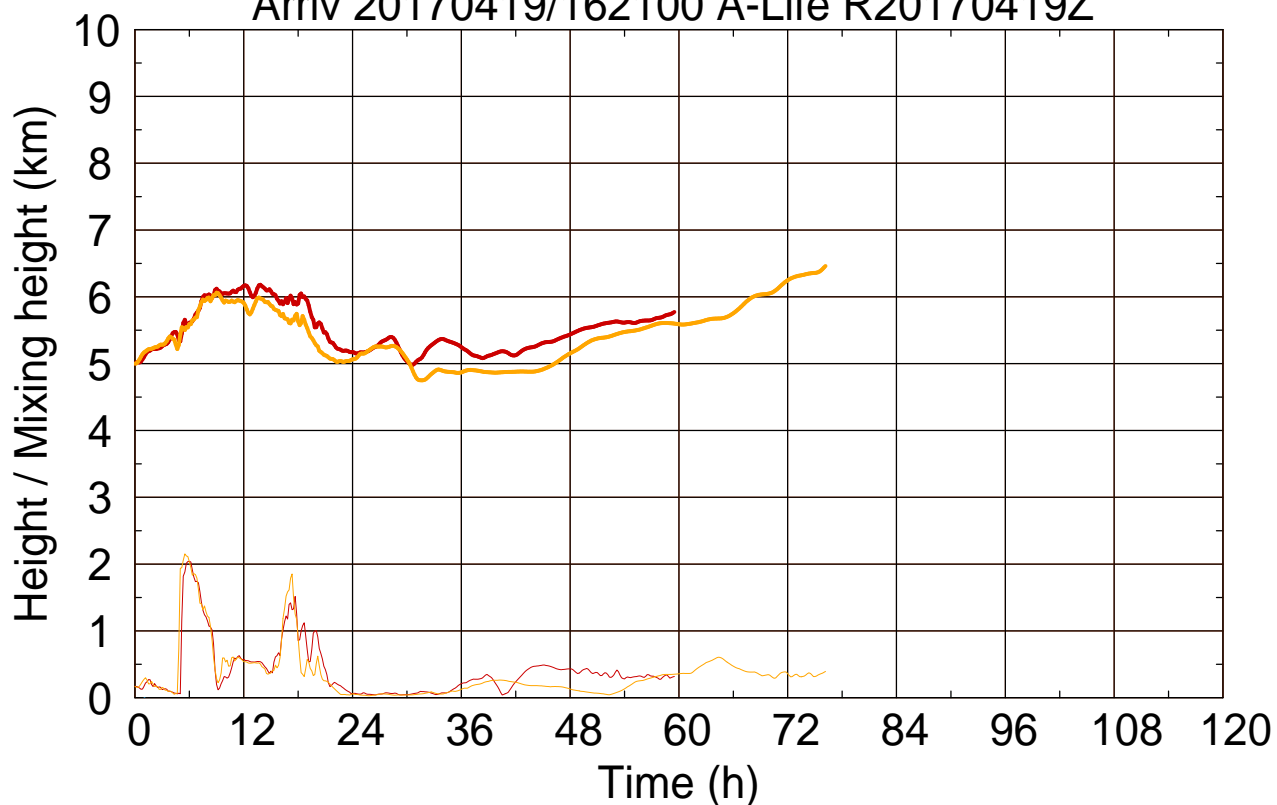

Arriv 20170419/162100 A-Life R20170419Z

0 — 1

Arriv 20170419/162100 A-Life R20170419Z

— Height

— Mixing height