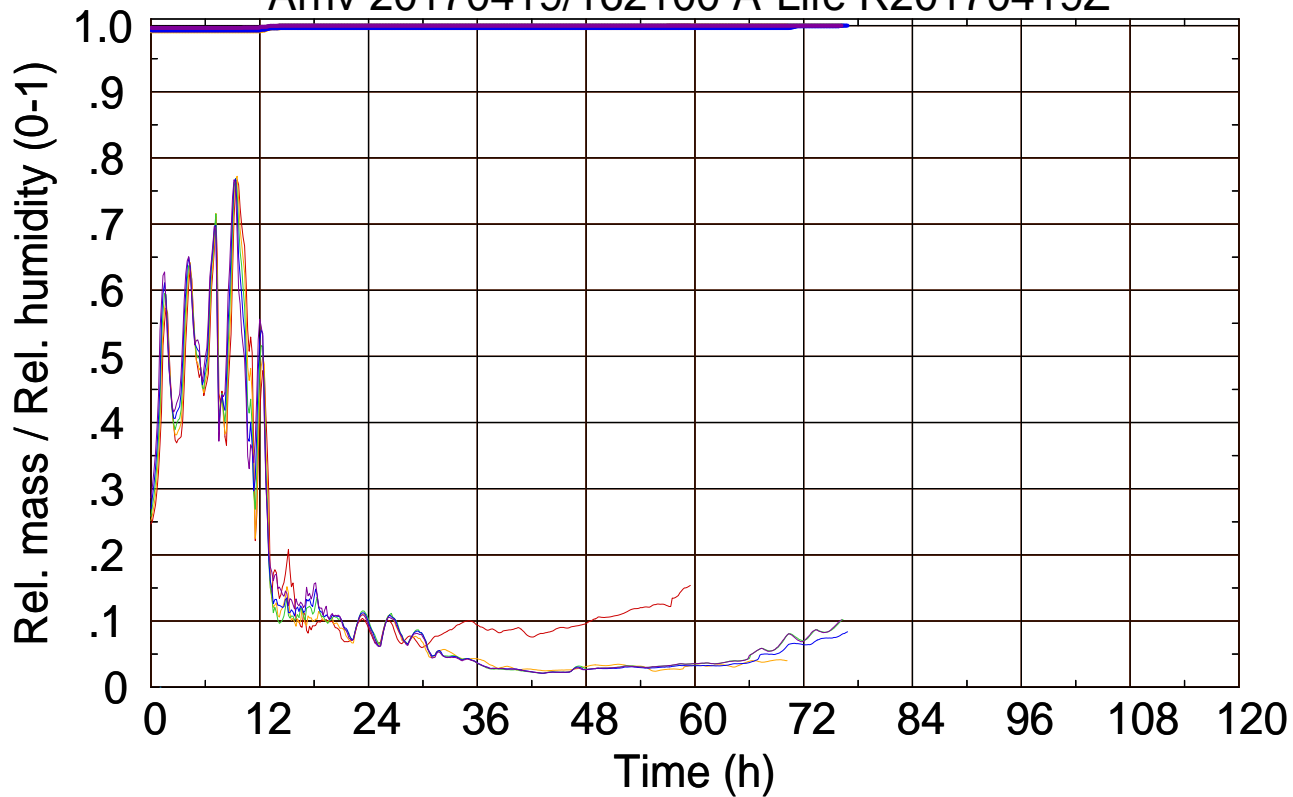

Arriv 20170419/162100 A-Life R20170419Z

0 — 1 — 2 — 3 — 4 —

Arriv 20170419/162100 A-Life R20170419Z

— Height — Mixing height

Arriv 20170419/161700 A-Life R20170419Z

0 —

Arriv 20170419/161700 A-Life R20170419Z

— Height

— Mixing height