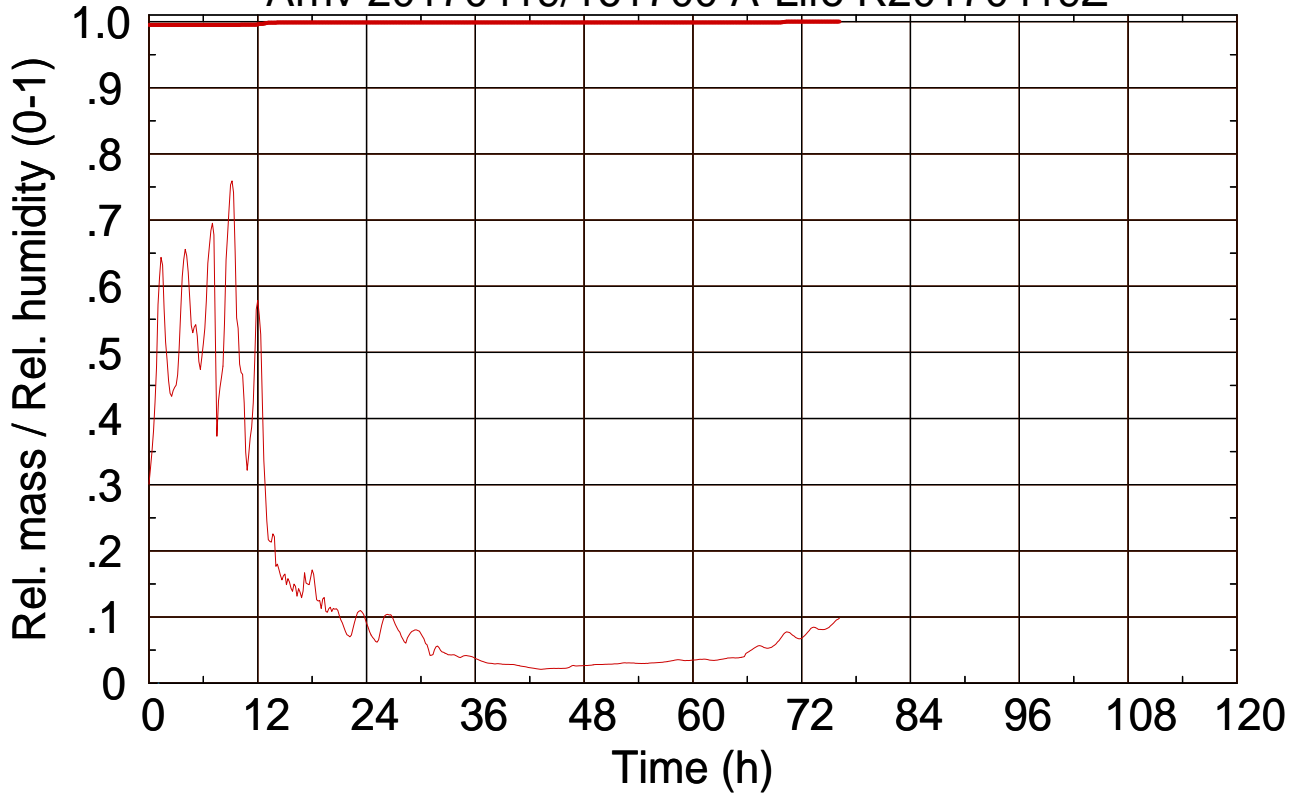

Arriv 20170419/162100 A-Life R20170419Z

0 — 1 — 2 — 3 — 4 —

Arriv 20170419/162100 A-Life R20170419Z

— Height — Mixing height

Arriv 20170419/161700 A-Life R20170419Z

0 —

Arriv 20170419/161700 A-Life R20170419Z

— Height

— Mixing height