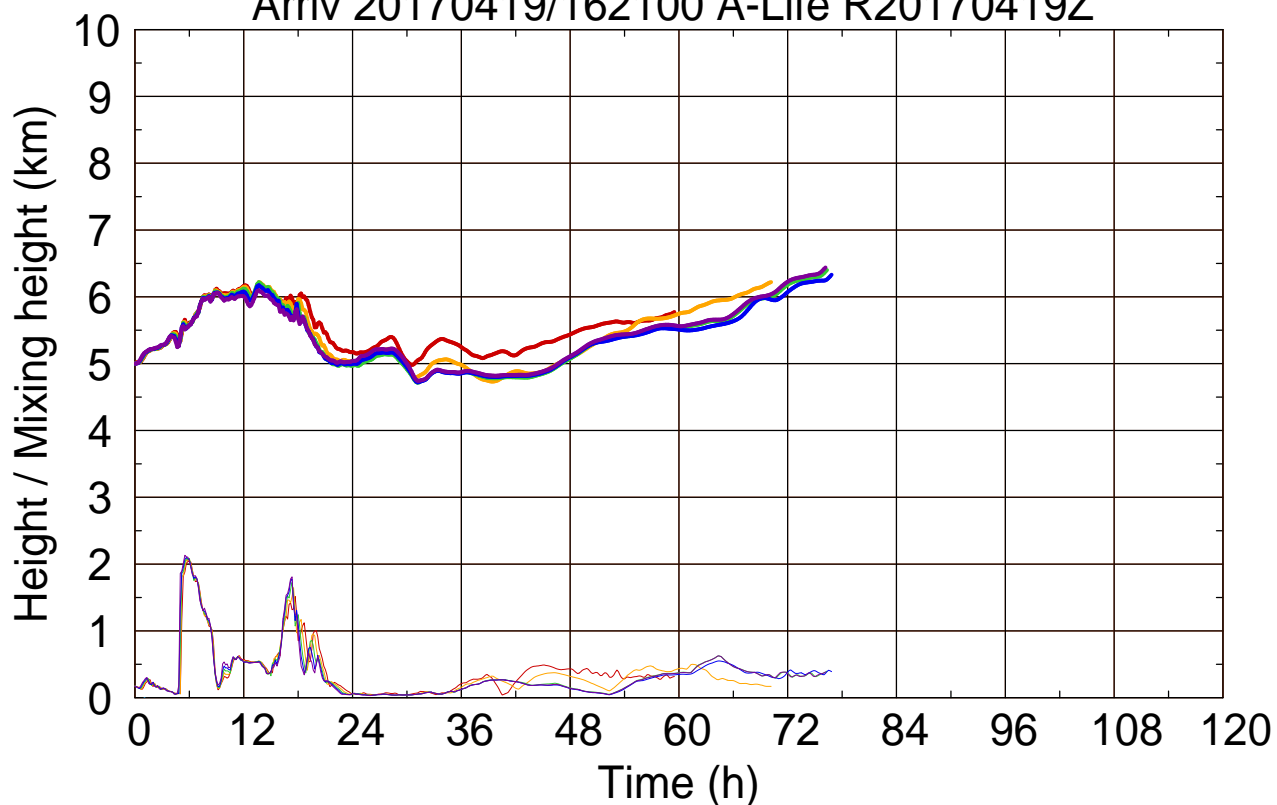

Arriv 20170419/162100 A-Life R20170419Z

0 — 1 — 2 — 3 — 4 —

Arriv 20170419/162100 A-Life R20170419Z

— Height — Mixing height

Arriv 20170419/161700 A-Life R20170419Z

0 —

Arriv 20170419/161700 A-Life R20170419Z

— Height

— Mixing height