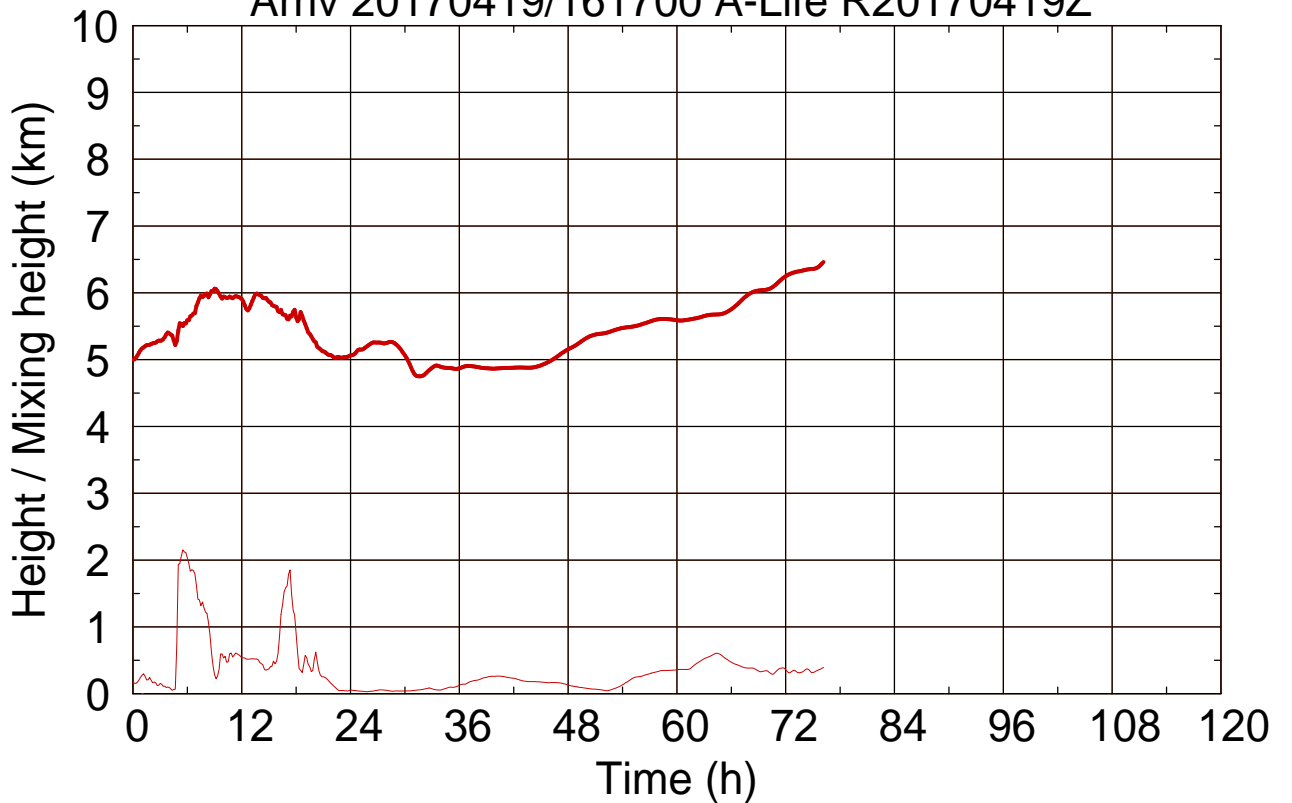

Arriv 20170419/162100 A-Life R20170419Z

0 — 1 — 2 — 3 — 4 —

Arriv 20170419/162100 A-Life R20170419Z

— Height — Mixing height

Arriv 20170419/161700 A-Life R20170419Z

0 —

Arriv 20170419/161700 A-Life R20170419Z

— Height

— Mixing height