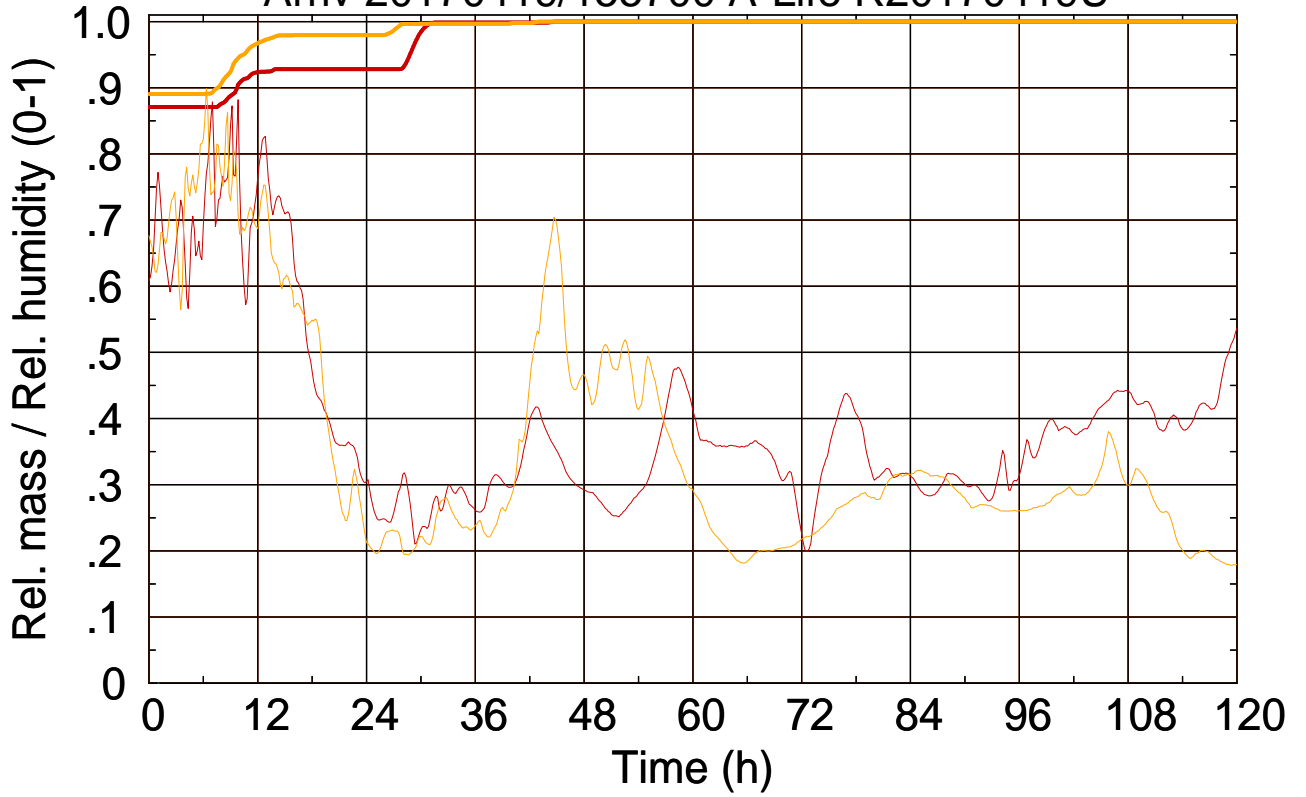

Arriv 20170419/155700 A-Life R20170419U

0 — 1

Arriv 20170419/155700 A-Life R20170419U

— Height — Mixing height