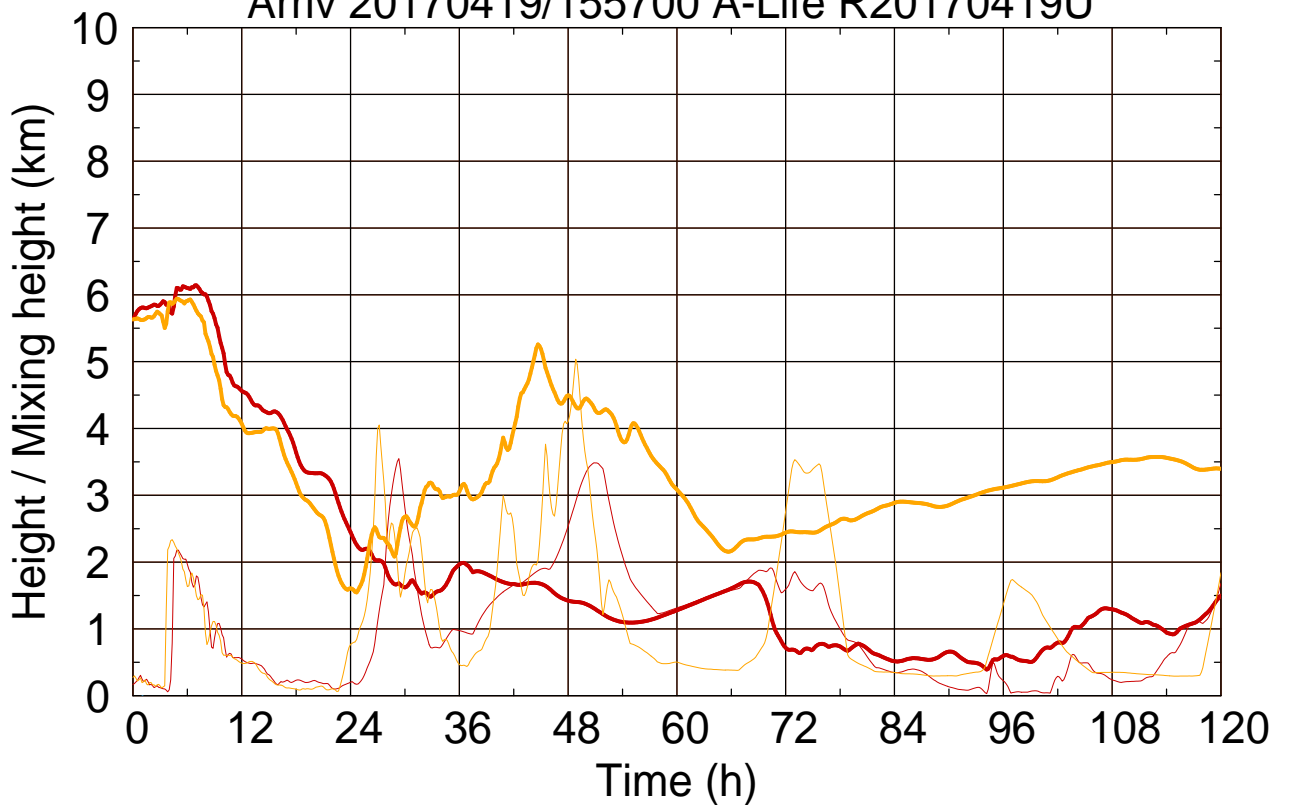

Arriv 20170419/155700 A-Life R20170419U

0 — 1

Arriv 20170419/155700 A-Life R20170419U

— Height — Mixing height