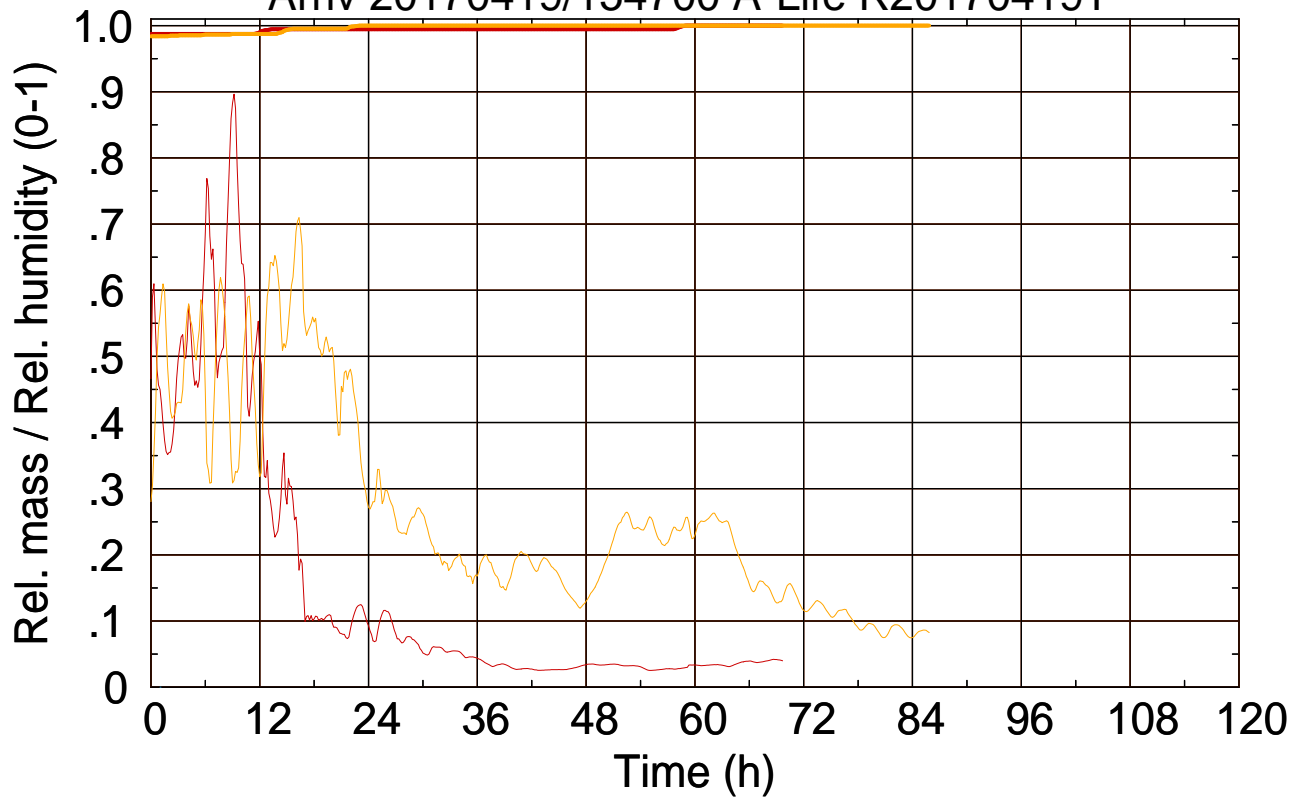

Arriv 20170419/154700 A-Life R20170419T

0 — 1

Arriv 20170419/154700 A-Life R20170419T

— Height — Mixing height