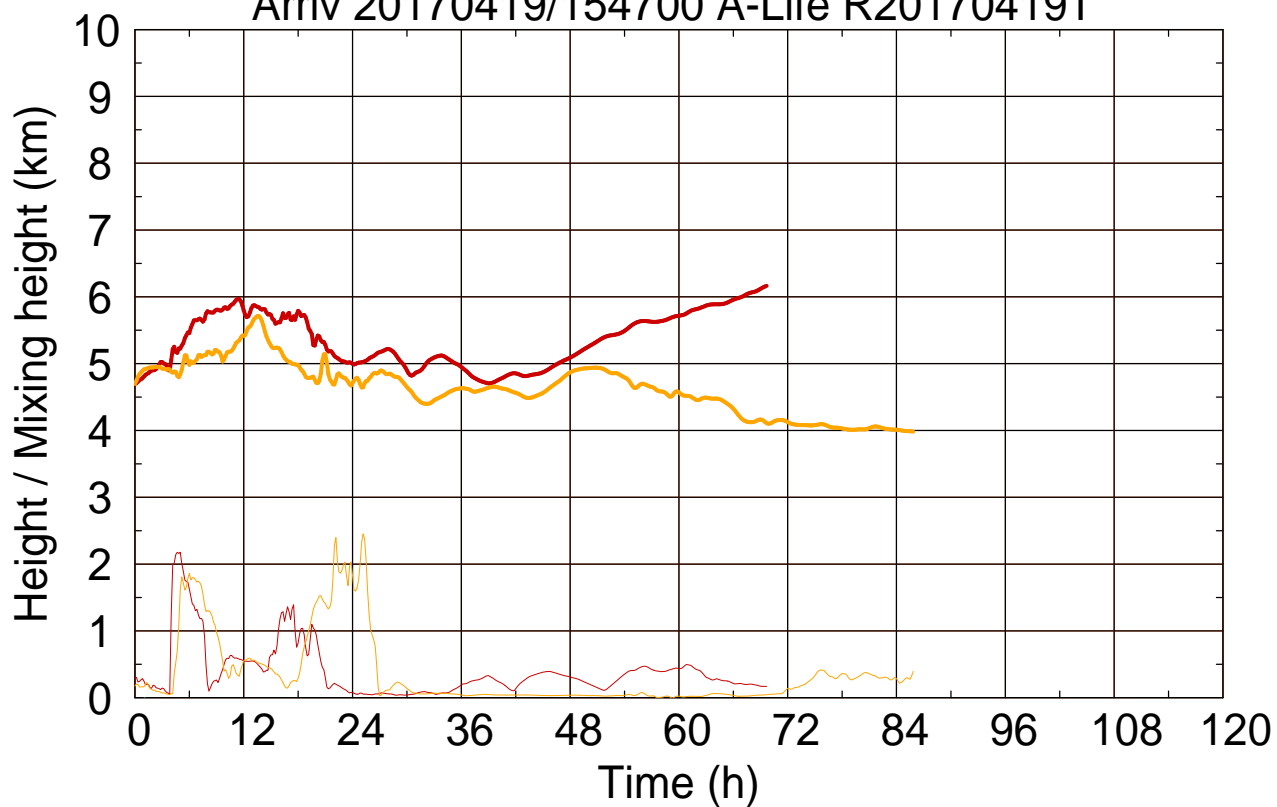

Arriv 20170419/154700 A-Life R20170419T

0 — 1

Arriv 20170419/154700 A-Life R20170419T

— Height — Mixing height