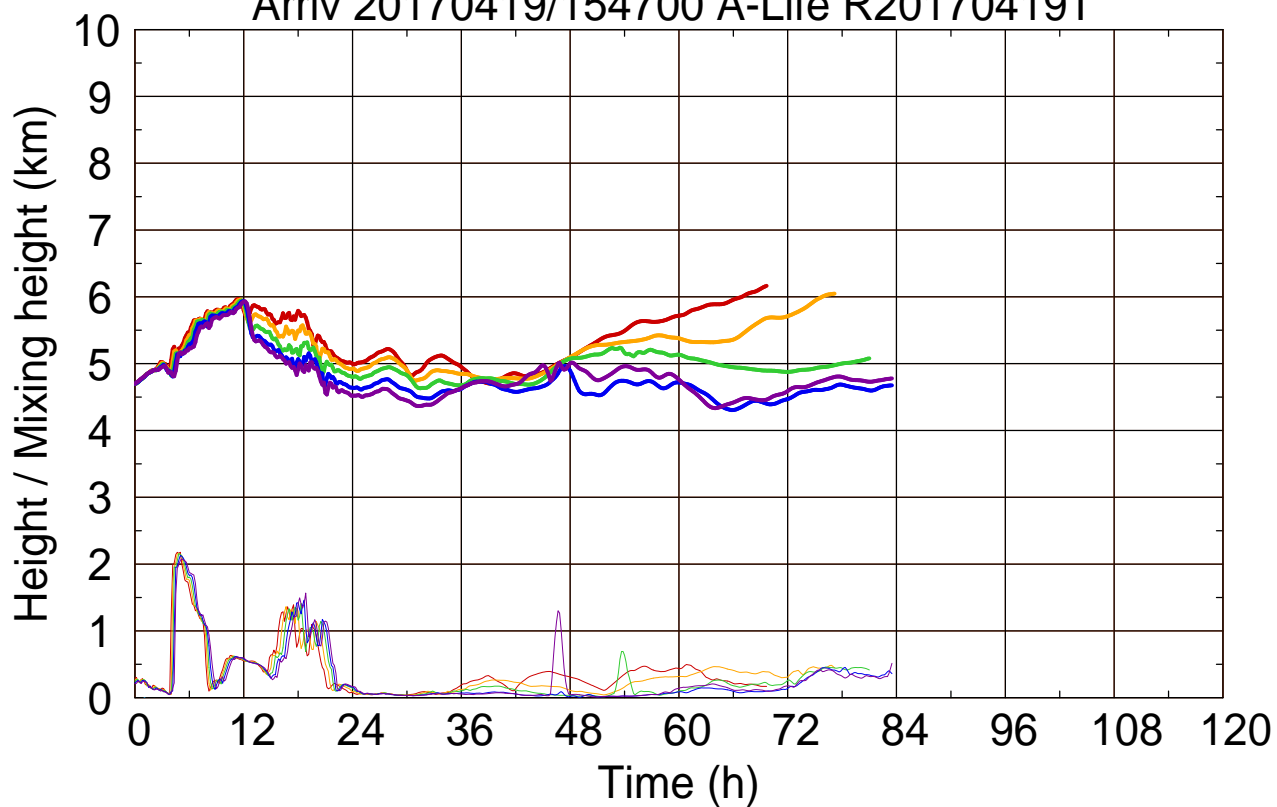

Arriv 20170419/154700 A-Life R20170419T

0 — 1 — 2 — 3 — 4 —

Arriv 20170419/154700 A-Life R20170419T

—— Height      —— Mixing height

Arriv 20170419/154020 A-Life R20170419T

0 — 1 — 2 — 3 — 4 —

Arriv 20170419/154020 A-Life R20170419T

—— Height      —— Mixing height