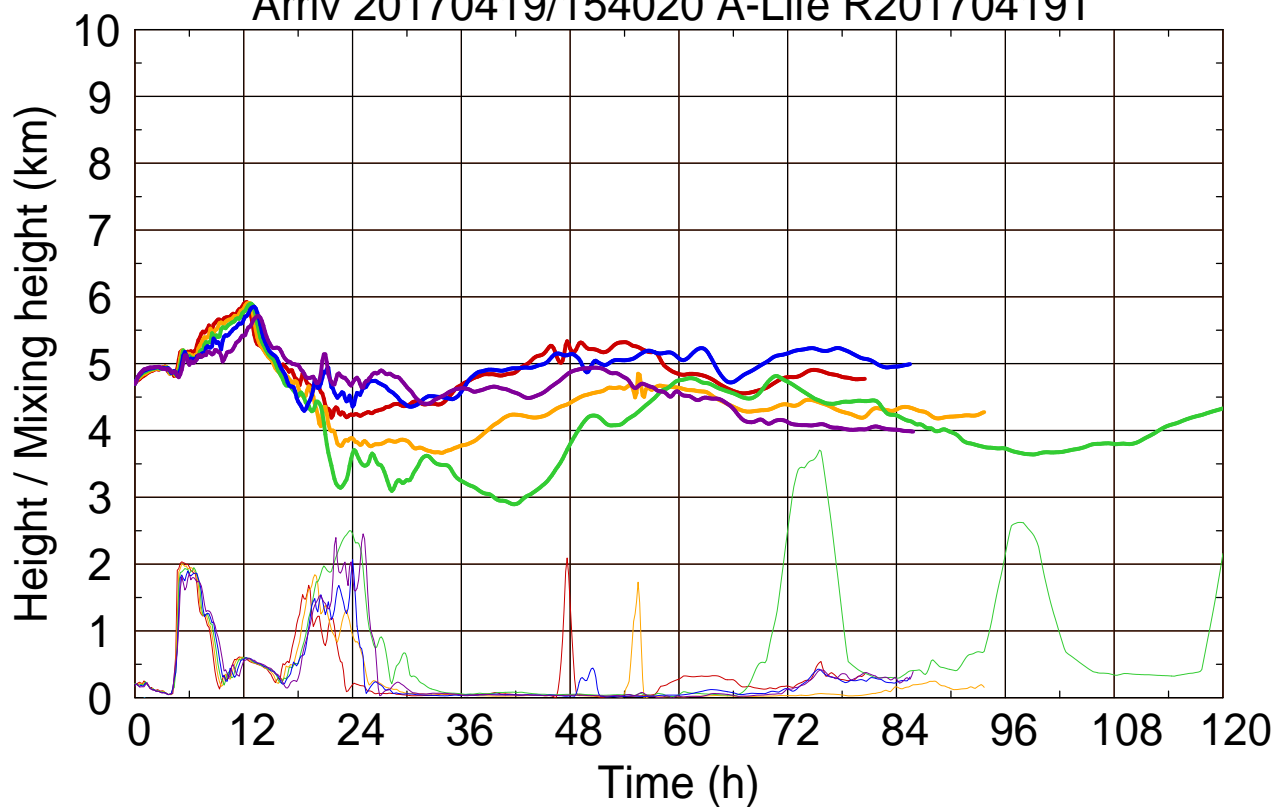

Arriv 20170419/154700 A-Life R20170419T

0 — 1 — 2 — 3 — 4 —

Arriv 20170419/154700 A-Life R20170419T

—— Height      —— Mixing height

Arriv 20170419/154020 A-Life R20170419T

0 — 1 — 2 — 3 — 4 —

Arriv 20170419/154020 A-Life R20170419T

—— Height      —— Mixing height