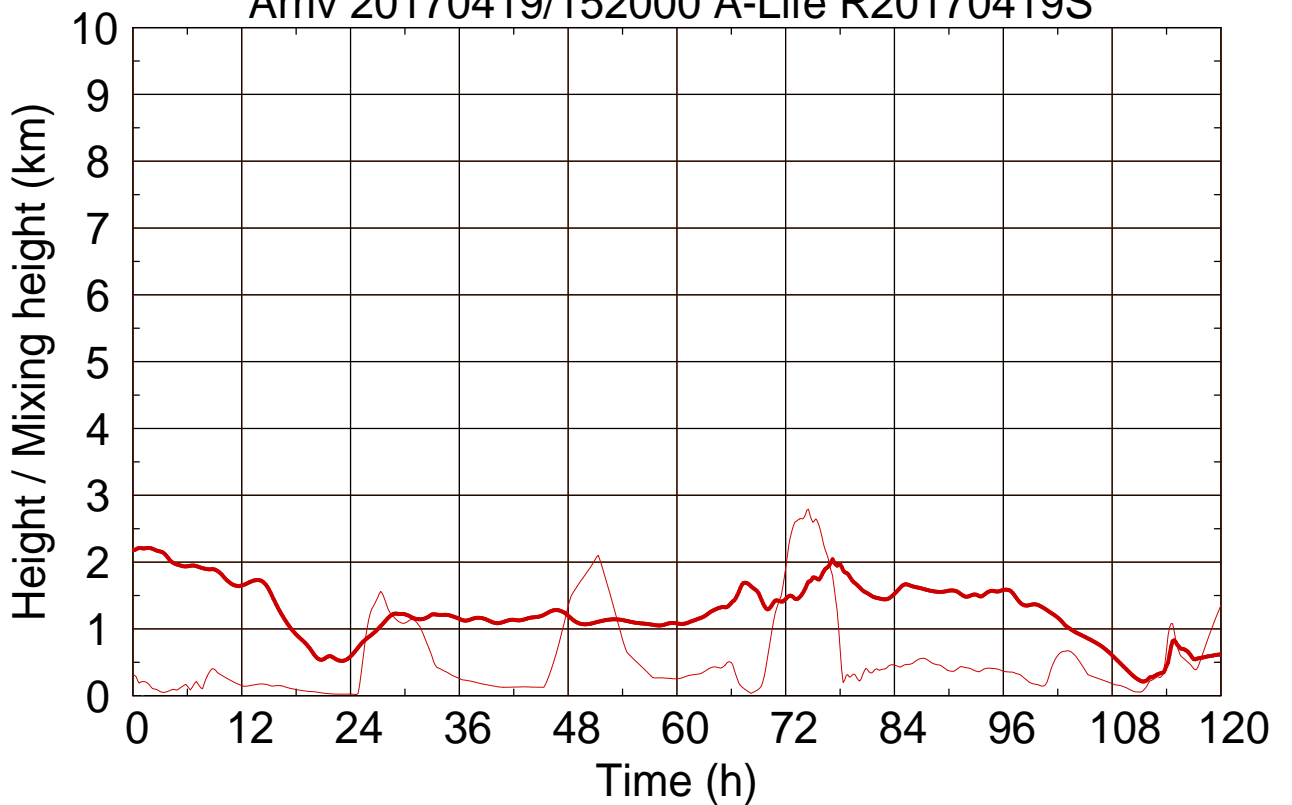

Arriv 20170419/152000 A-Life R20170419S

0 —

Arriv 20170419/152000 A-Life R20170419S

— Height

— Mixing height