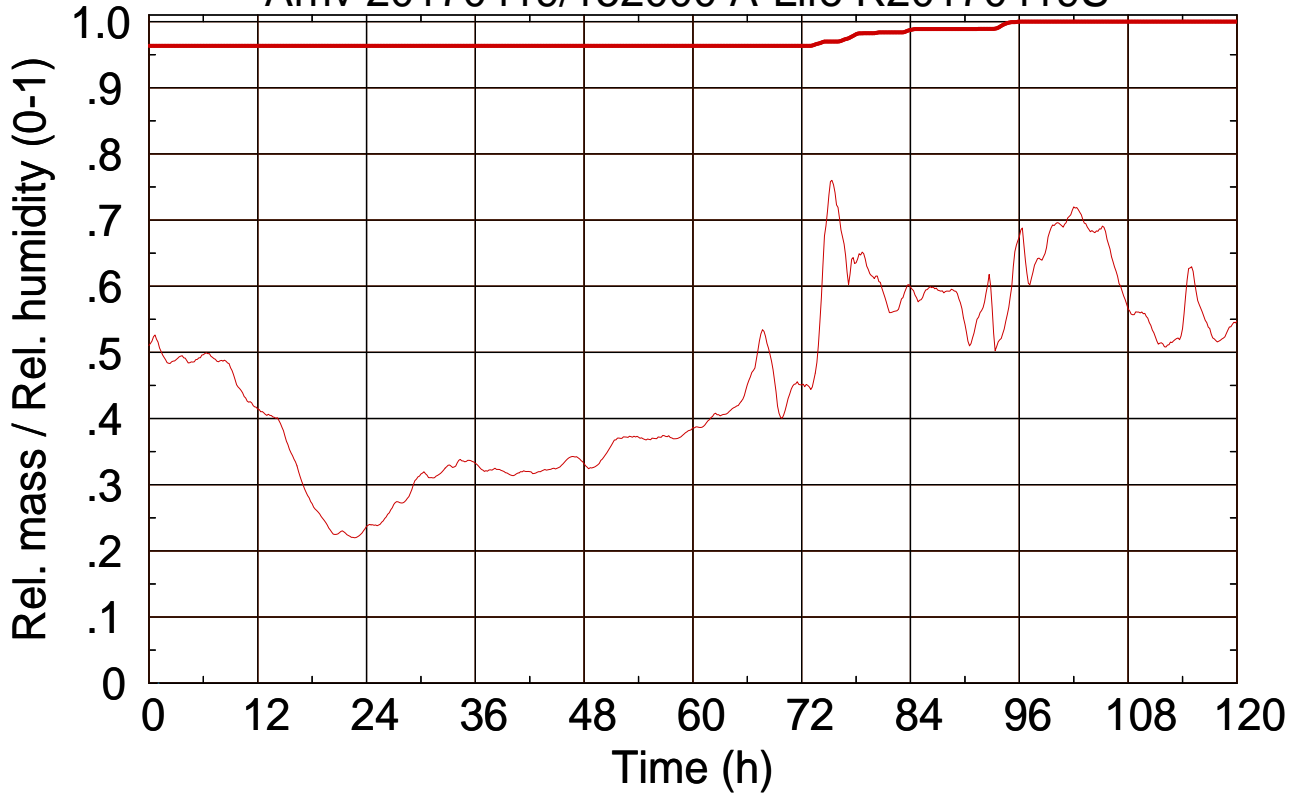

Arriv 20170419/152000 A-Life R20170419S

0 —

Arriv 20170419/152000 A-Life R20170419S

— Height

— Mixing height