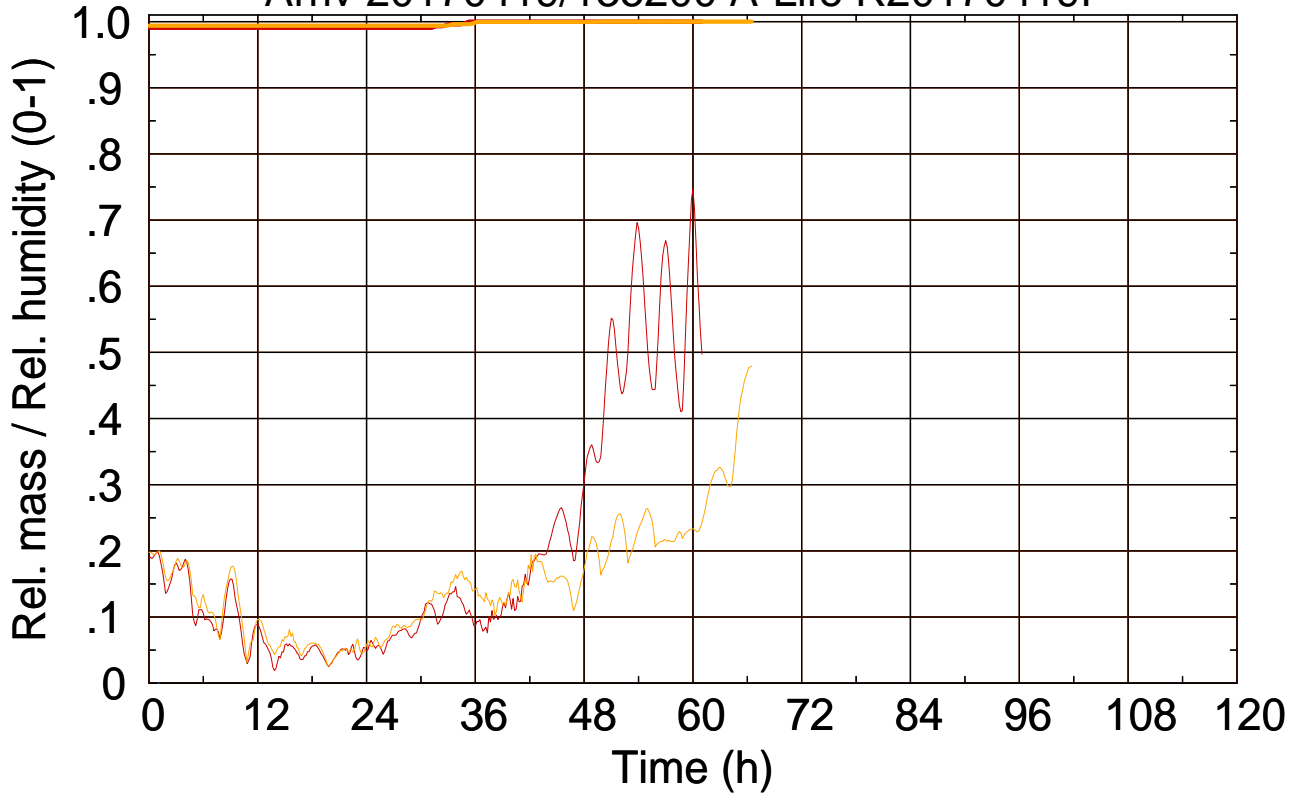

Arriv 20170419/135200 A-Life R20170419P

0 — 1

Arriv 20170419/135200 A-Life R20170419P

— Height

— Mixing height