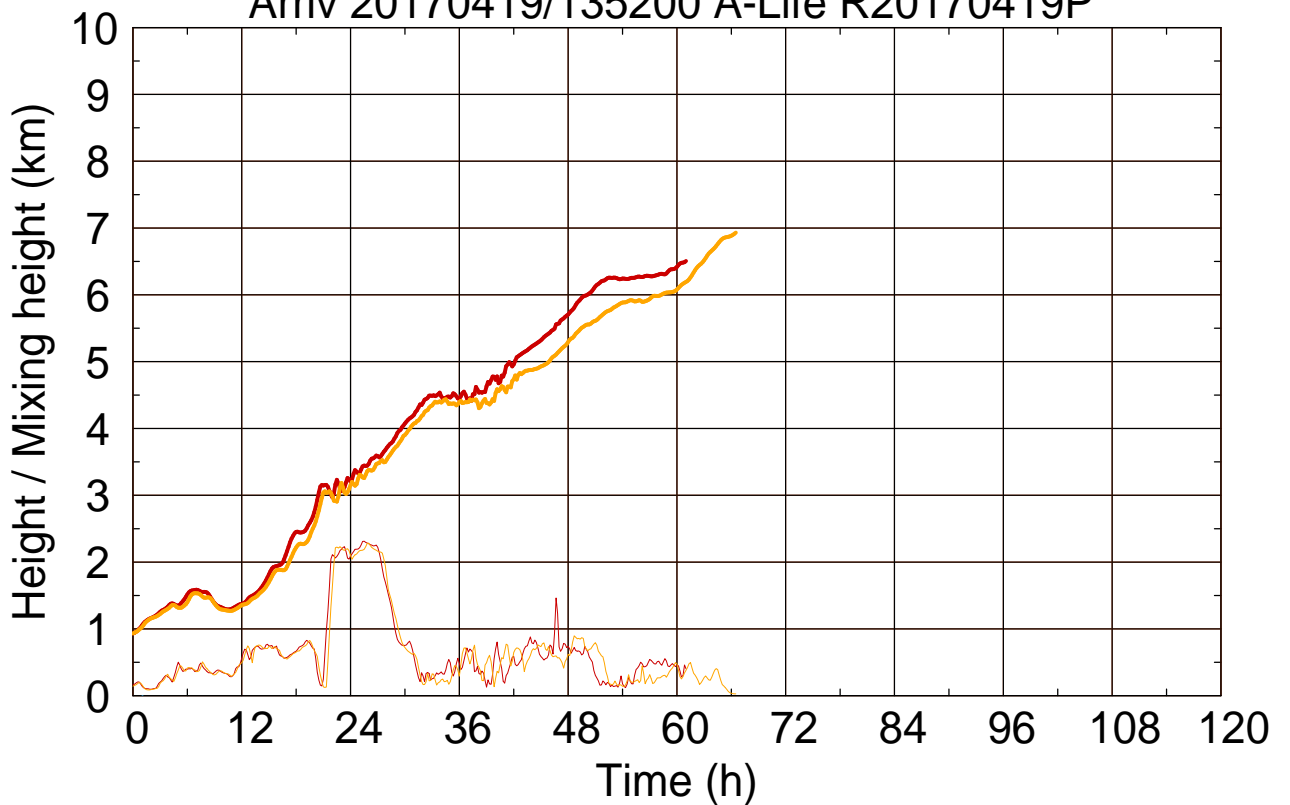

Arriv 20170419/135200 A-Life R20170419P

0 — 1

Arriv 20170419/135200 A-Life R20170419P

— Height

— Mixing height