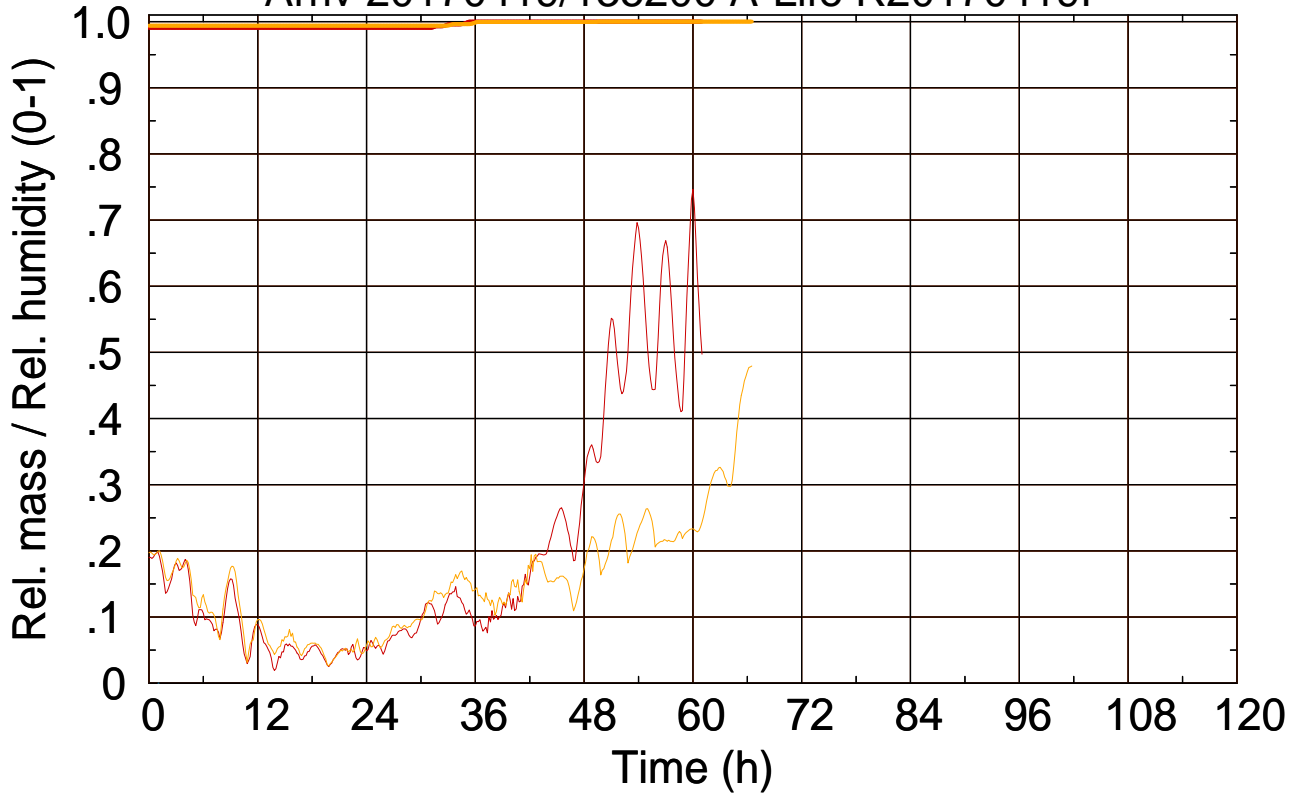

Arriv 20170419/135200 A-Life R20170419P

0 — 1 —

Arriv 20170419/135200 A-Life R20170419P

— Height

— Mixing height