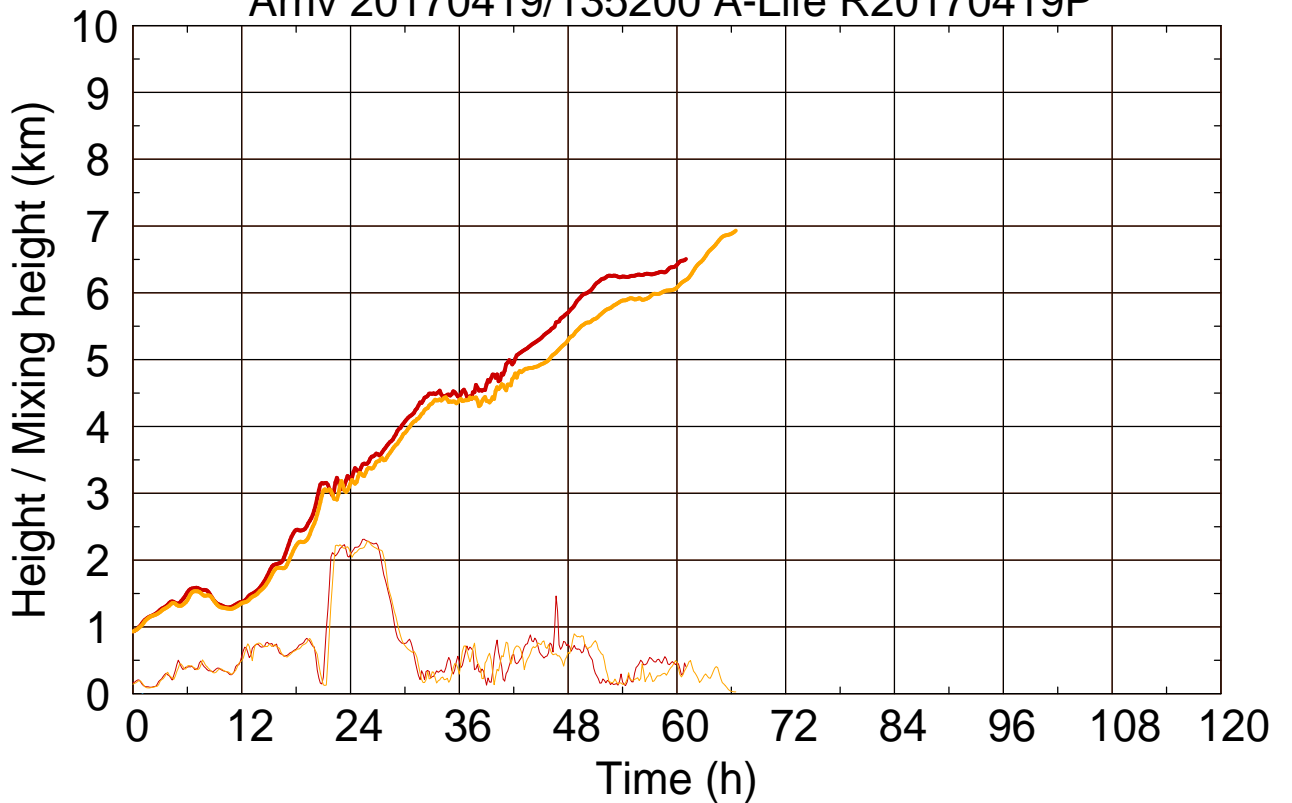

Arriv 20170419/135200 A-Life R20170419P

0 — 1 —

Arriv 20170419/135200 A-Life R20170419P

— Height

— Mixing height