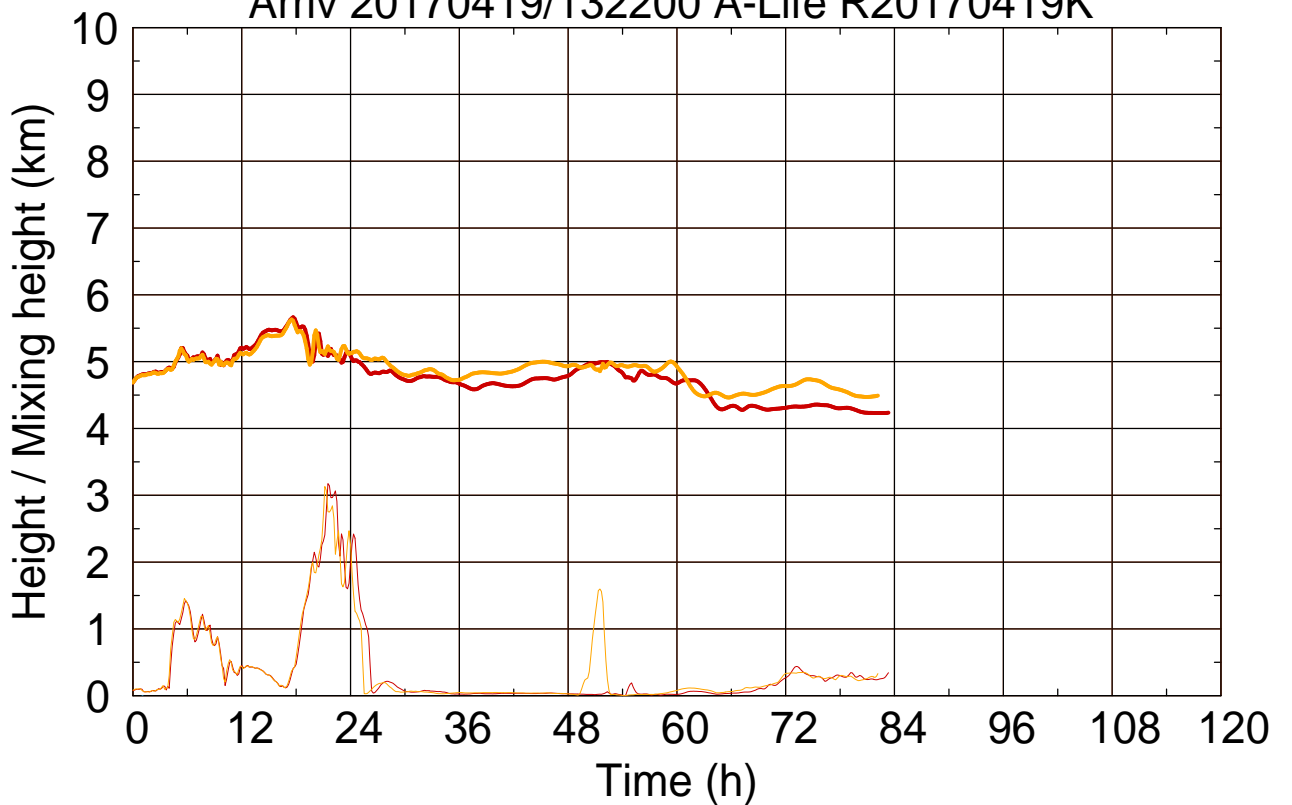

Arriv 20170419/132200 A-Life R20170419K

0 — 1

Arriv 20170419/132200 A-Life R20170419K

— Height — Mixing height