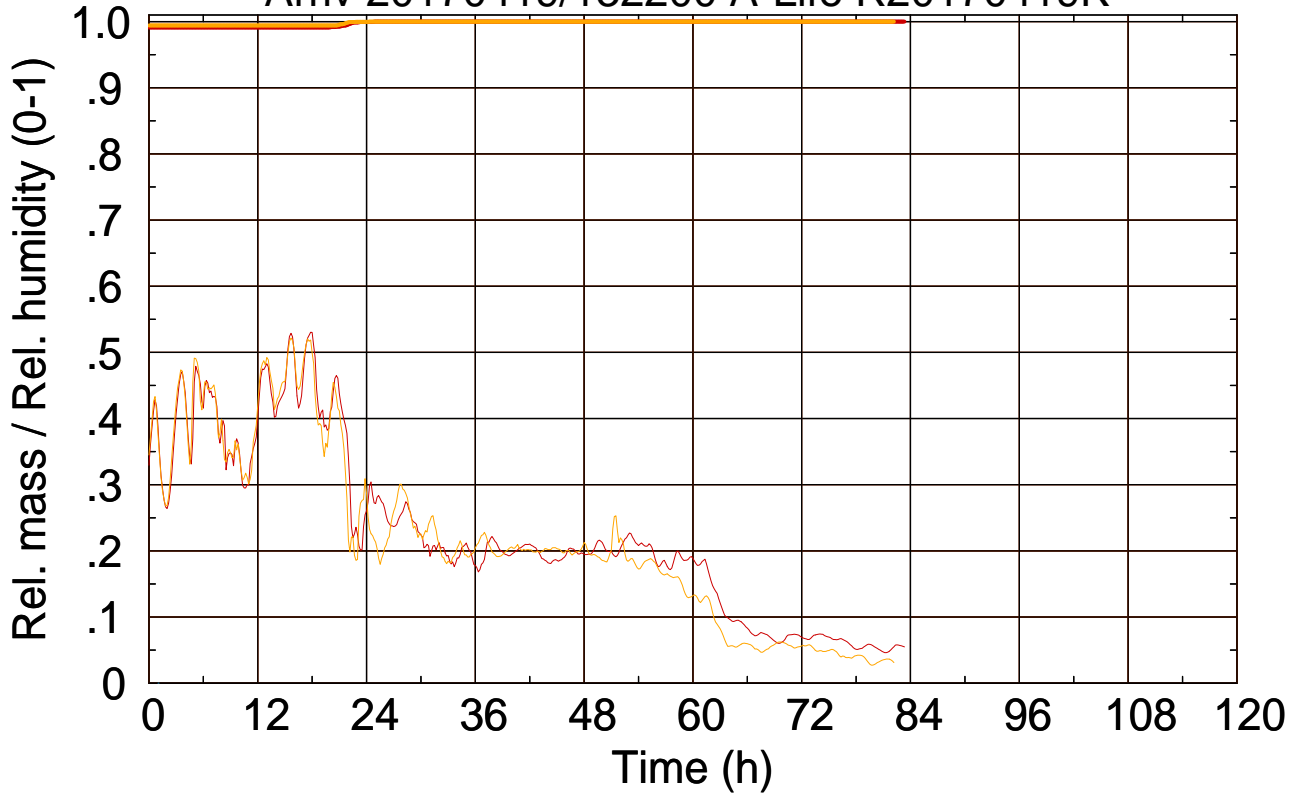

Arriv 20170419/132200 A-Life R20170419K

0 — 1

Arriv 20170419/132200 A-Life R20170419K

— Height — Mixing height