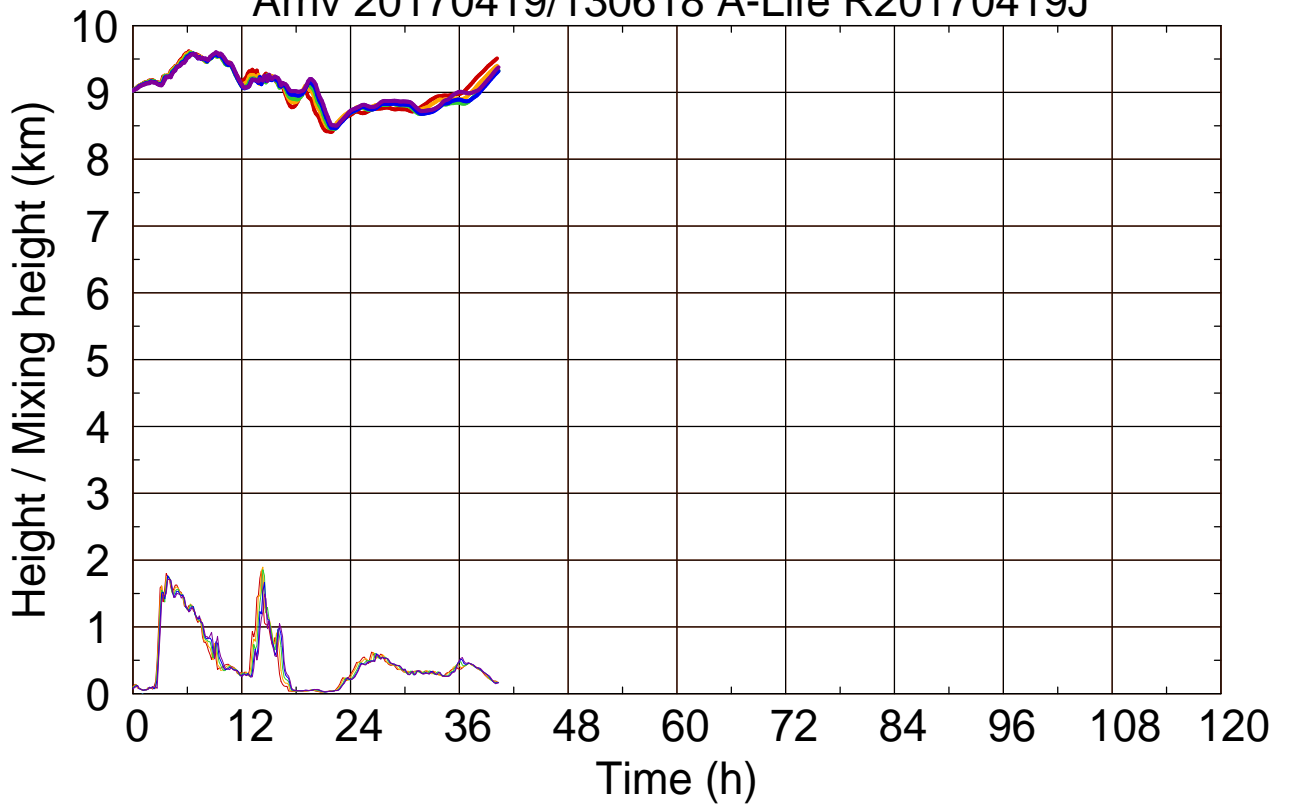

Arriv 20170419/131100 A-Life R20170419J

0 — 1 — 2 — 3 — 4 —

Arriv 20170419/131100 A-Life R20170419J

————— Height      ————— Mixing height

Arriv 20170419/130618 A-Life R20170419J

0 — 1 — 2 — 3 — 4 —

Arriv 20170419/130618 A-Life R20170419J

— Height — Mixing height

Arriv 20170419/130137 A-Life R20170419J

0 — 1 — 2 — 3 — 4 —

Arriv 20170419/130137 A-Life R20170419J

————— Height      ————— Mixing height

Arriv 20170419/125656 A-Life R20170419J

0 — 1 —

Arriv 20170419/125656 A-Life R20170419J

— Height — Mixing height