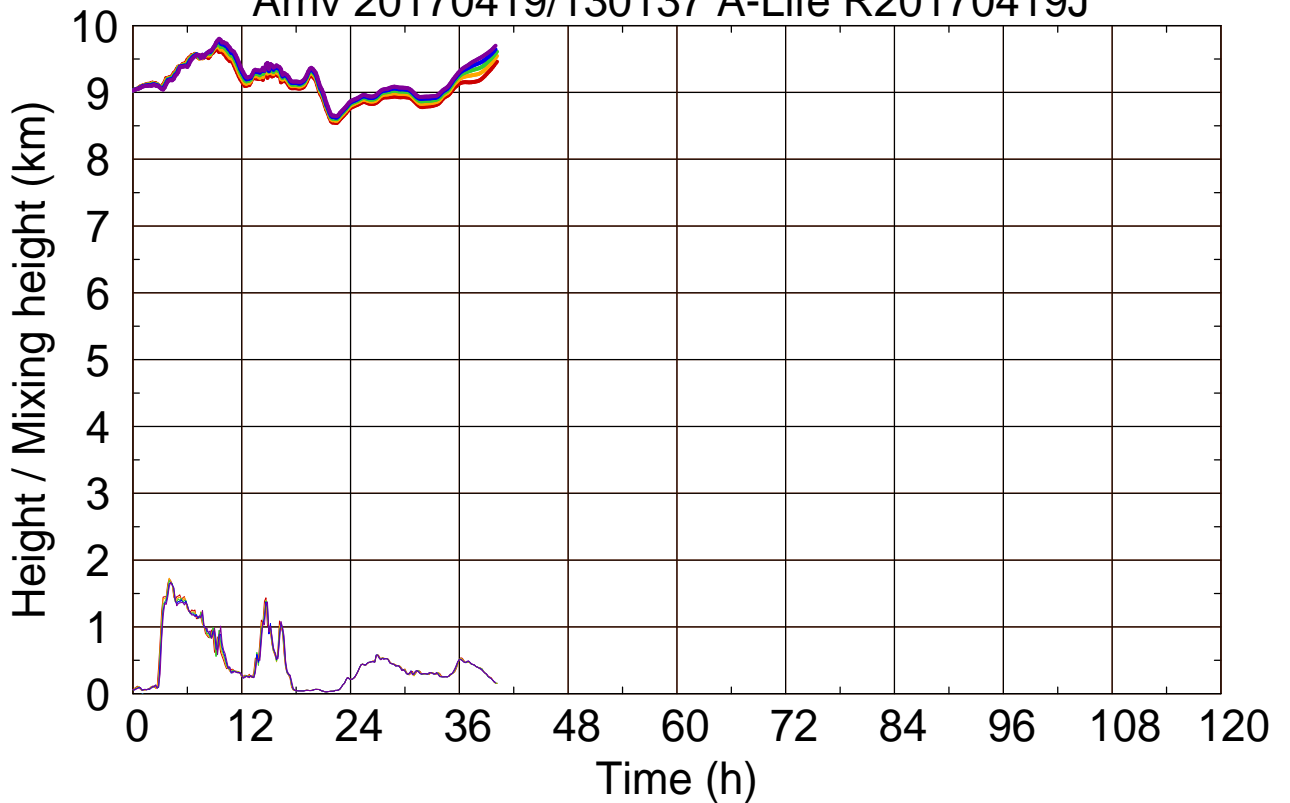

Arriv 20170419/131100 A-Life R20170419J

0 — 1 — 2 — 3 — 4 —

Arriv 20170419/131100 A-Life R20170419J

————— Height      ————— Mixing height

Arriv 20170419/130618 A-Life R20170419J

0 — 1 — 2 — 3 — 4 —

Arriv 20170419/130618 A-Life R20170419J

— Height — Mixing height

Arriv 20170419/130137 A-Life R20170419J

0 — 1 — 2 — 3 — 4 —

Arriv 20170419/130137 A-Life R20170419J

————— Height      ————— Mixing height

Arriv 20170419/125656 A-Life R20170419J

0 — 1 —

Arriv 20170419/125656 A-Life R20170419J

— Height — Mixing height