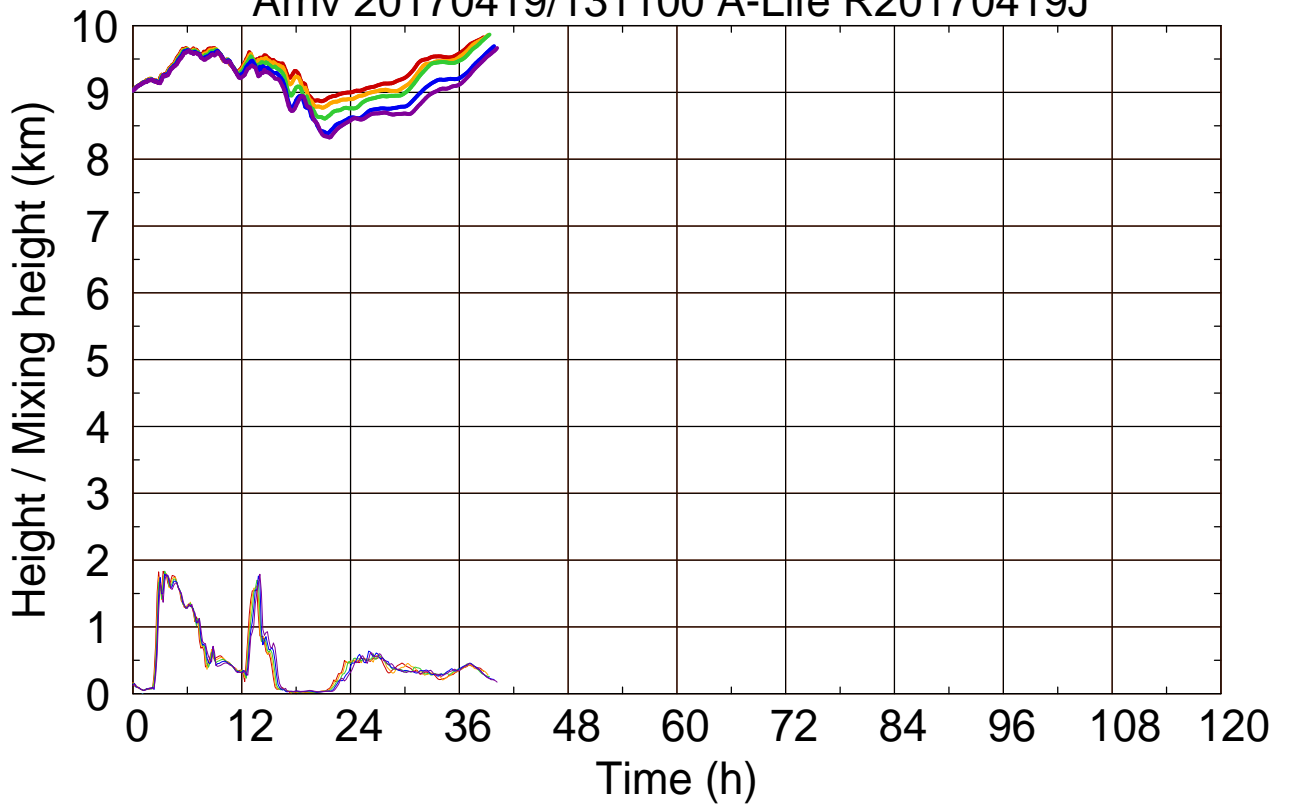

Arriv 20170419/131100 A-Life R20170419J

0 — 1 — 2 — 3 — 4 —

Arriv 20170419/131100 A-Life R20170419J

————— Height      ————— Mixing height

Arriv 20170419/130618 A-Life R20170419J

0 — 1 — 2 — 3 — 4 —

Arriv 20170419/130618 A-Life R20170419J

— Height — Mixing height

Arriv 20170419/130137 A-Life R20170419J

0 — 1 — 2 — 3 — 4 —

Arriv 20170419/130137 A-Life R20170419J

————— Height      ————— Mixing height

Arriv 20170419/125656 A-Life R20170419J

0 — 1 —

Arriv 20170419/125656 A-Life R20170419J

— Height — Mixing height