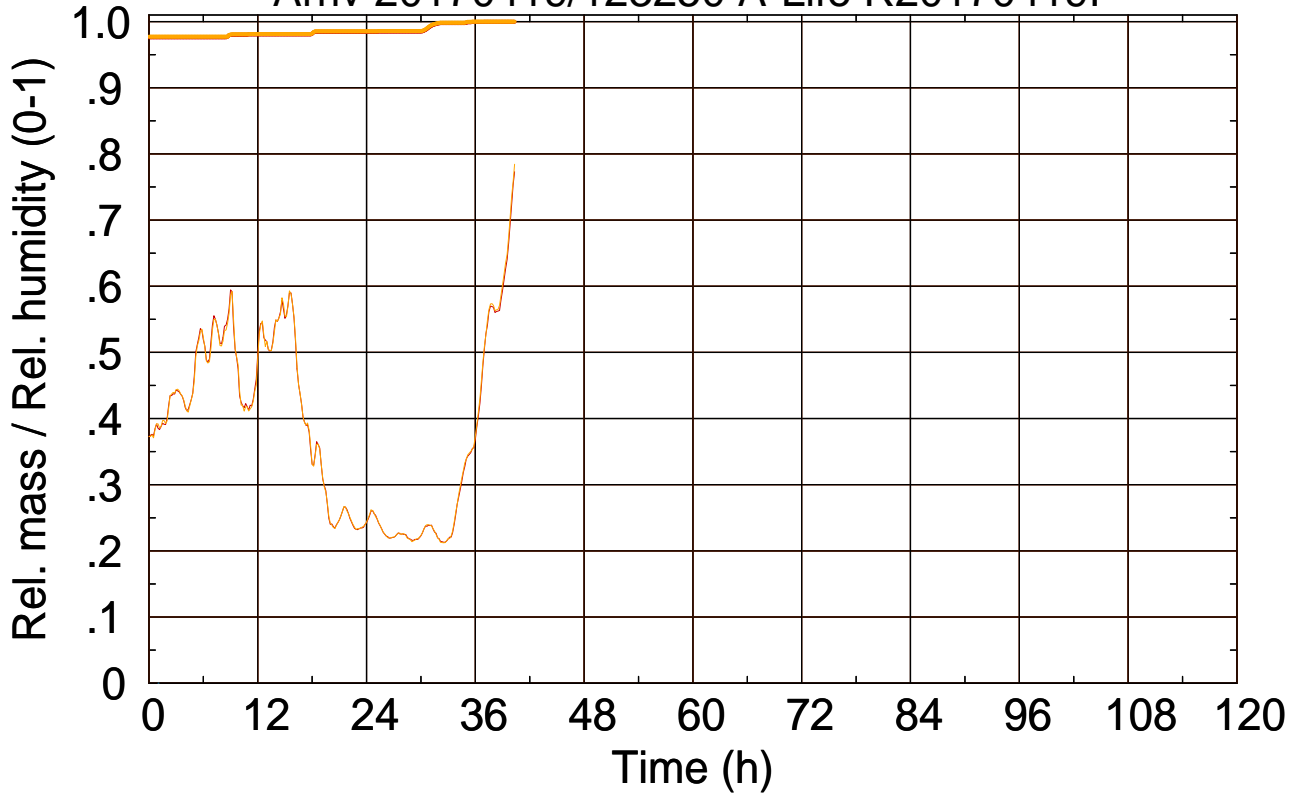

Arriv 20170419/124118 A-Life R20170419I

0 — 1 — 2 — 3 — 4 —

Arriv 20170419/124118 A-Life R20170419I

————— Height      ————— Mixing height

Arriv 20170419/123704 A-Life R20170419I

0 — 1 — 2 — 3 — 4 —

Arriv 20170419/123704 A-Life R20170419I

— Height — Mixing height

Arriv 20170419/123250 A-Life R20170419I

0 — 1 —

Arriv 20170419/123250 A-Life R20170419I

— Height — Mixing height