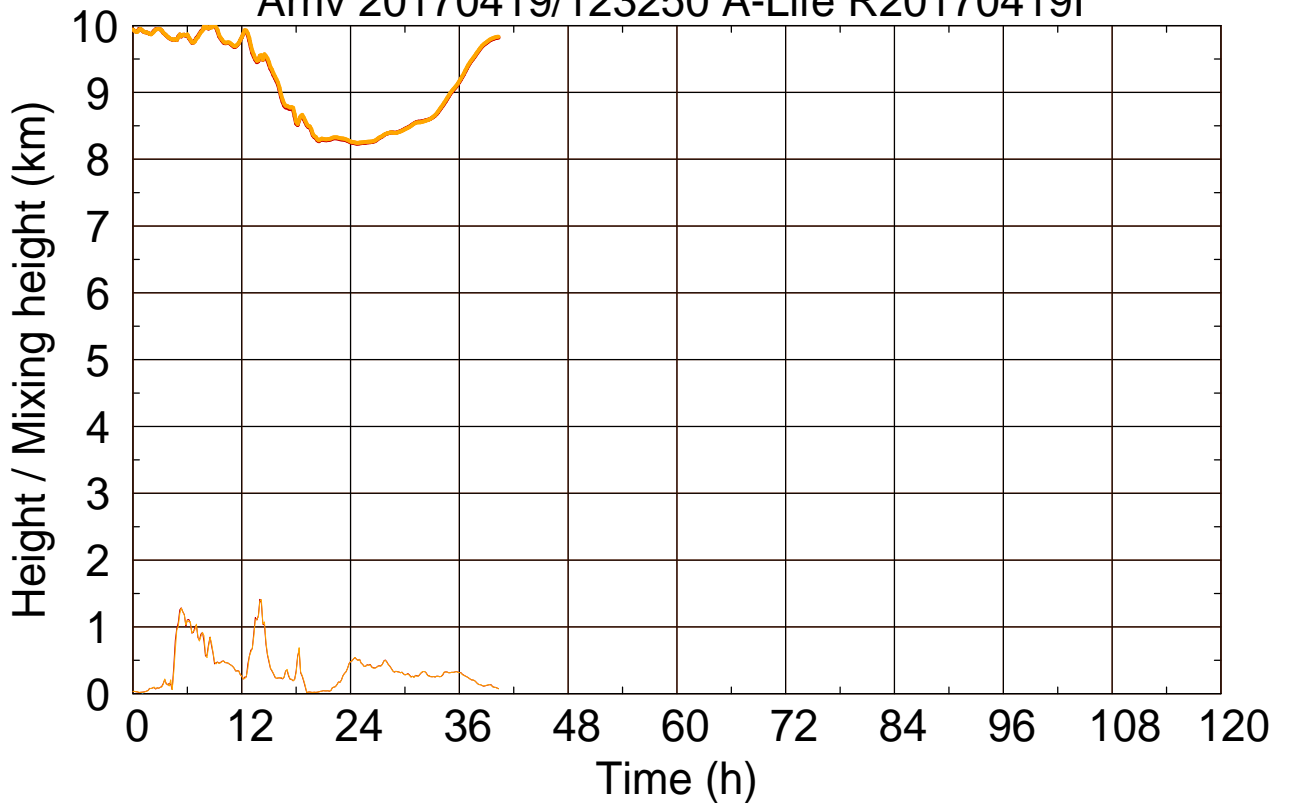

Arriv 20170419/124118 A-Life R20170419I

0 — 1 — 2 — 3 — 4 —

Arriv 20170419/124118 A-Life R20170419I

————— Height      ————— Mixing height

Arriv 20170419/123704 A-Life R20170419I

0 — 1 — 2 — 3 — 4 —

Arriv 20170419/123704 A-Life R20170419I

— Height — Mixing height

Arriv 20170419/123250 A-Life R20170419I

0 — 1 —

Arriv 20170419/123250 A-Life R20170419I

— Height — Mixing height