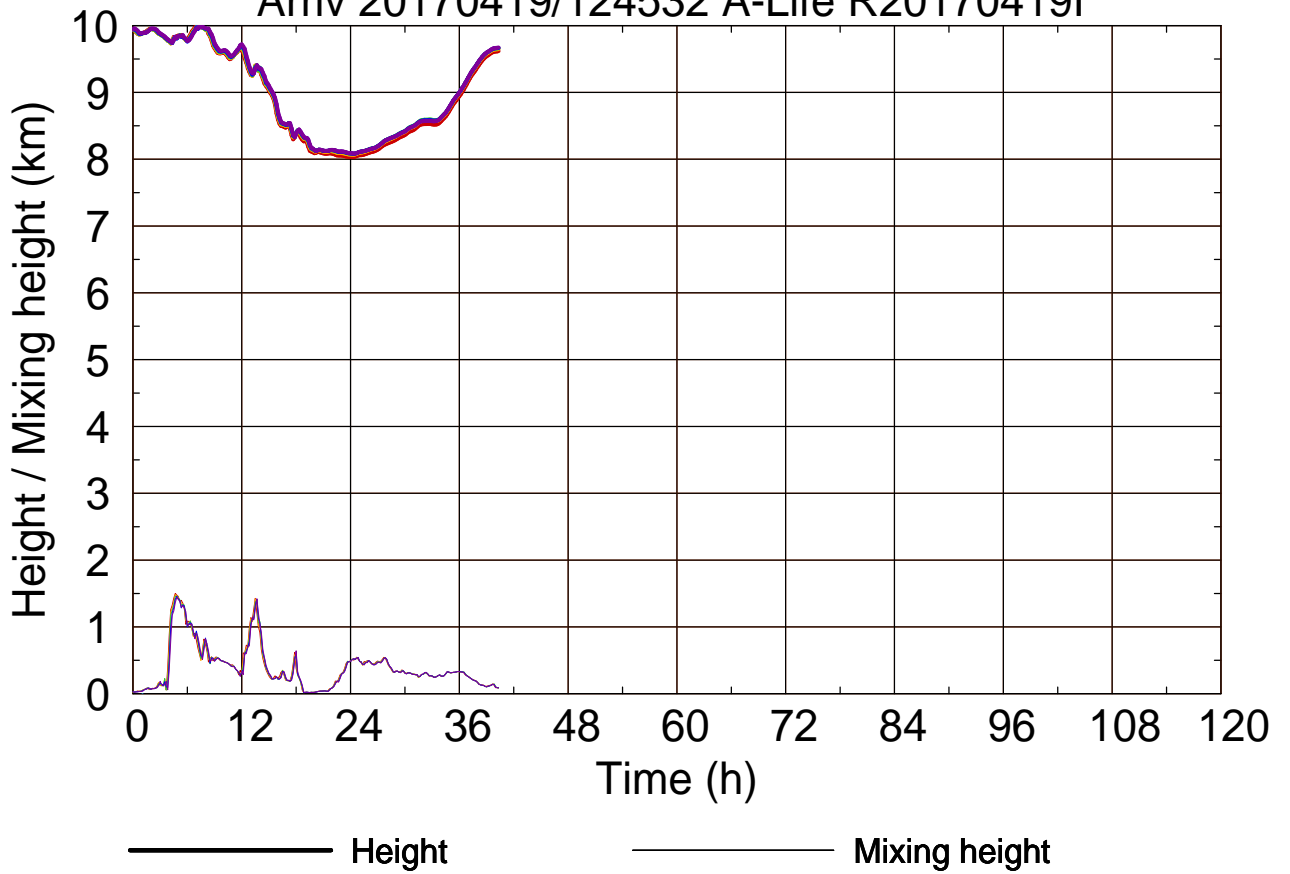

Arriv 20170419/124946 A-Life R20170419I

0 — 1 — 2 — 3 — 4 —

Arriv 20170419/124946 A-Life R20170419I

————— Height      ————— Mixing height

Arriv 20170419/124532 A-Life R20170419I

Arriv 20170419/124532 A-Life R20170419I

Arriv 20170419/124118 A-Life R20170419I

0 — 1 — 2 — 3 — 4 —

Arriv 20170419/124118 A-Life R20170419I

————— Height      ————— Mixing height

Arriv 20170419/123704 A-Life R20170419I

0 — 1 — 2 — 3 — 4 —

Arriv 20170419/123704 A-Life R20170419I

— Height — Mixing height

Arriv 20170419/123250 A-Life R20170419I

0 — 1 —

Arriv 20170419/123250 A-Life R20170419I

— Height — Mixing height