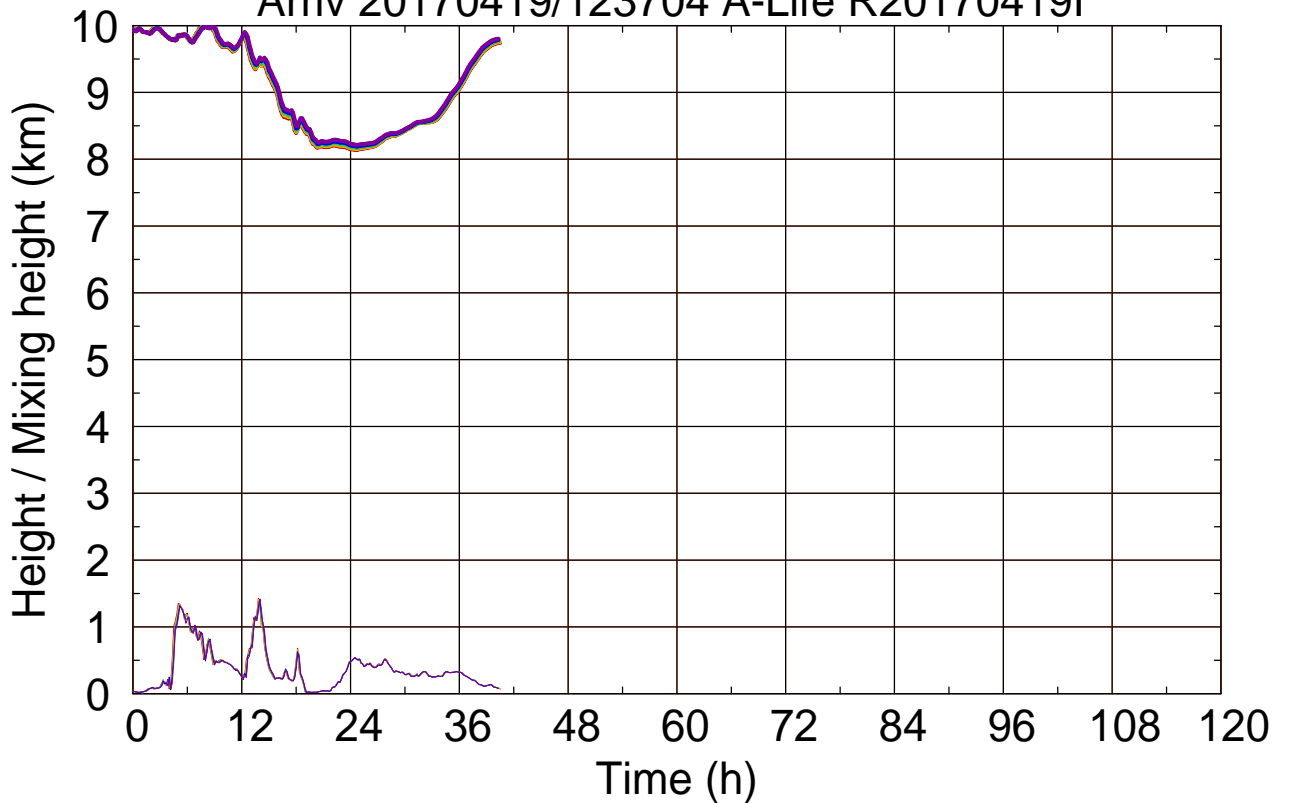

Arriv 20170419/124946 A-Life R20170419I

0 — 1 — 2 — 3 — 4 —

Arriv 20170419/124946 A-Life R20170419I

————— Height      ————— Mixing height

Arriv 20170419/124532 A-Life R20170419I

Arriv 20170419/124532 A-Life R20170419I

Arriv 20170419/124118 A-Life R20170419I

0 — 1 — 2 — 3 — 4 —

Arriv 20170419/124118 A-Life R20170419I

————— Height      ————— Mixing height

Arriv 20170419/123704 A-Life R20170419I

0 — 1 — 2 — 3 — 4 —

Arriv 20170419/123704 A-Life R20170419I

— Height — Mixing height

Arriv 20170419/123250 A-Life R20170419I

0 — 1 —

Arriv 20170419/123250 A-Life R20170419I

— Height — Mixing height