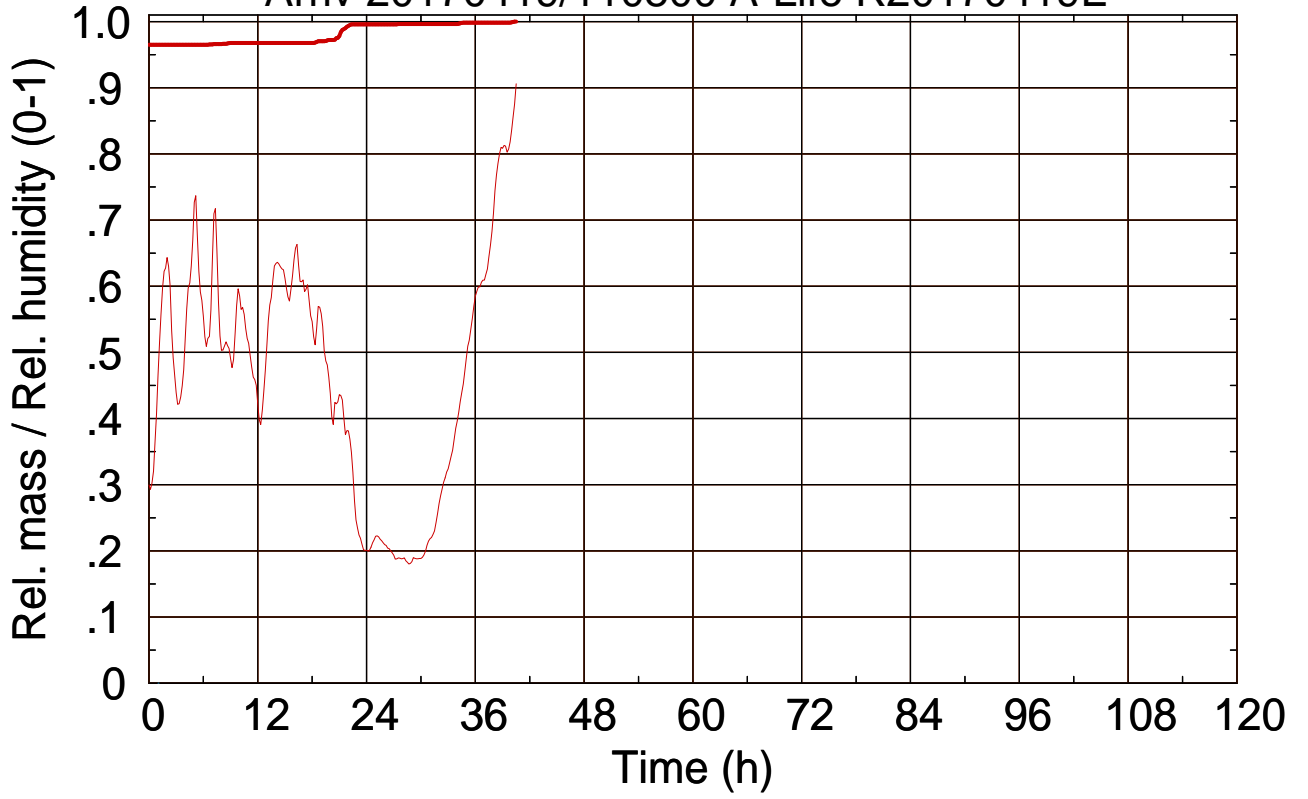

Arriv 20170419/111700 A-Life R20170419E

0 — 1 — 2 — 3 — 4 —

Arriv 20170419/111700 A-Life R20170419E

—— Height      —— Mixing height

Arriv 20170419/111230 A-Life R20170419E

Arriv 20170419/111230 A-Life R20170419E

Arriv 20170419/110800 A-Life R20170419E

0 —

Arriv 20170419/110800 A-Life R20170419E

— Height

— Mixing height