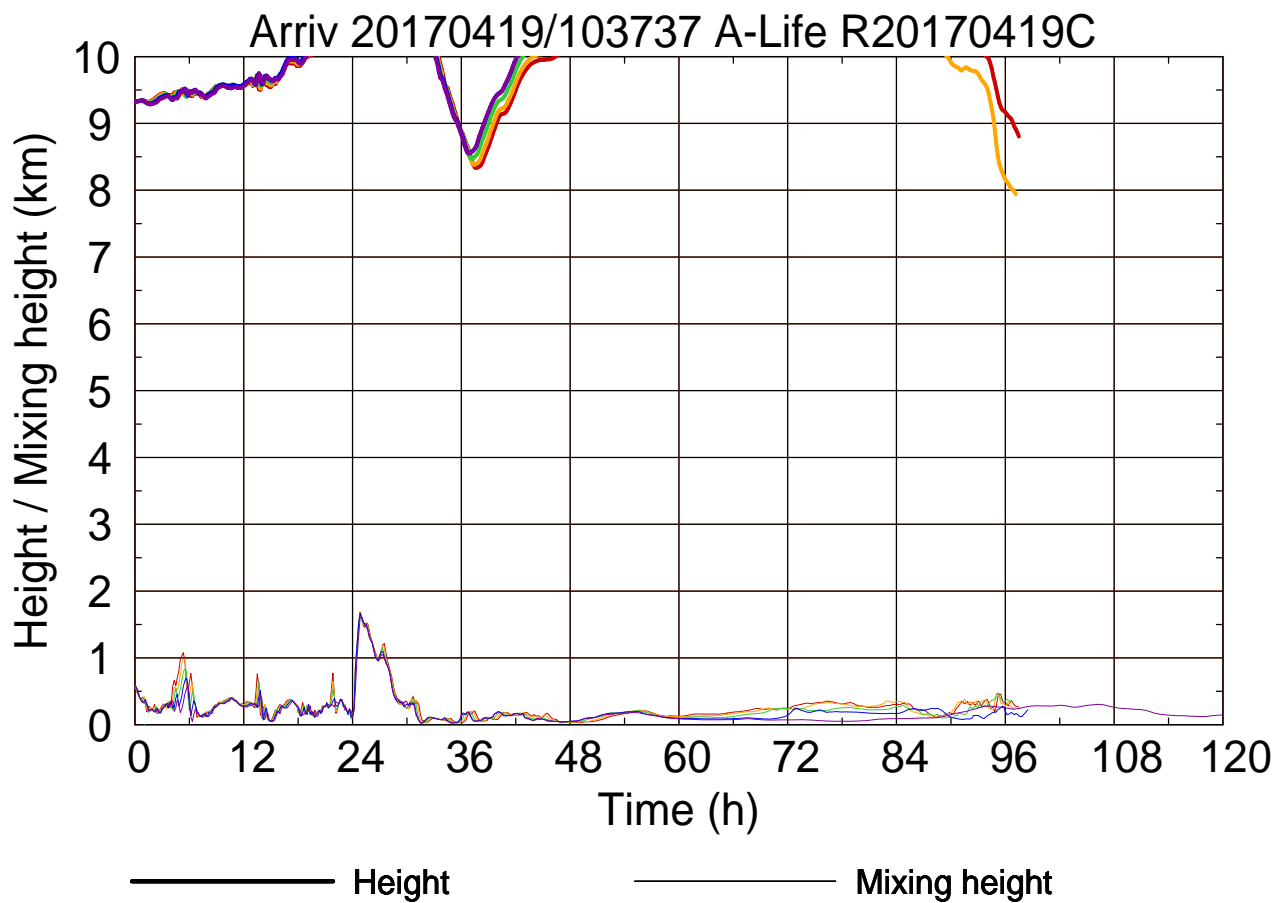

Arriv 20170419/104200 A-Life R20170419C

0 — 1 — 2 — 3 — 4 —

Arriv 20170419/104200 A-Life R20170419C

—— Height      —— Mixing height

Arriv 20170419/102852 A-Life R20170419C

Arriv 20170419/102852 A-Life R20170419C