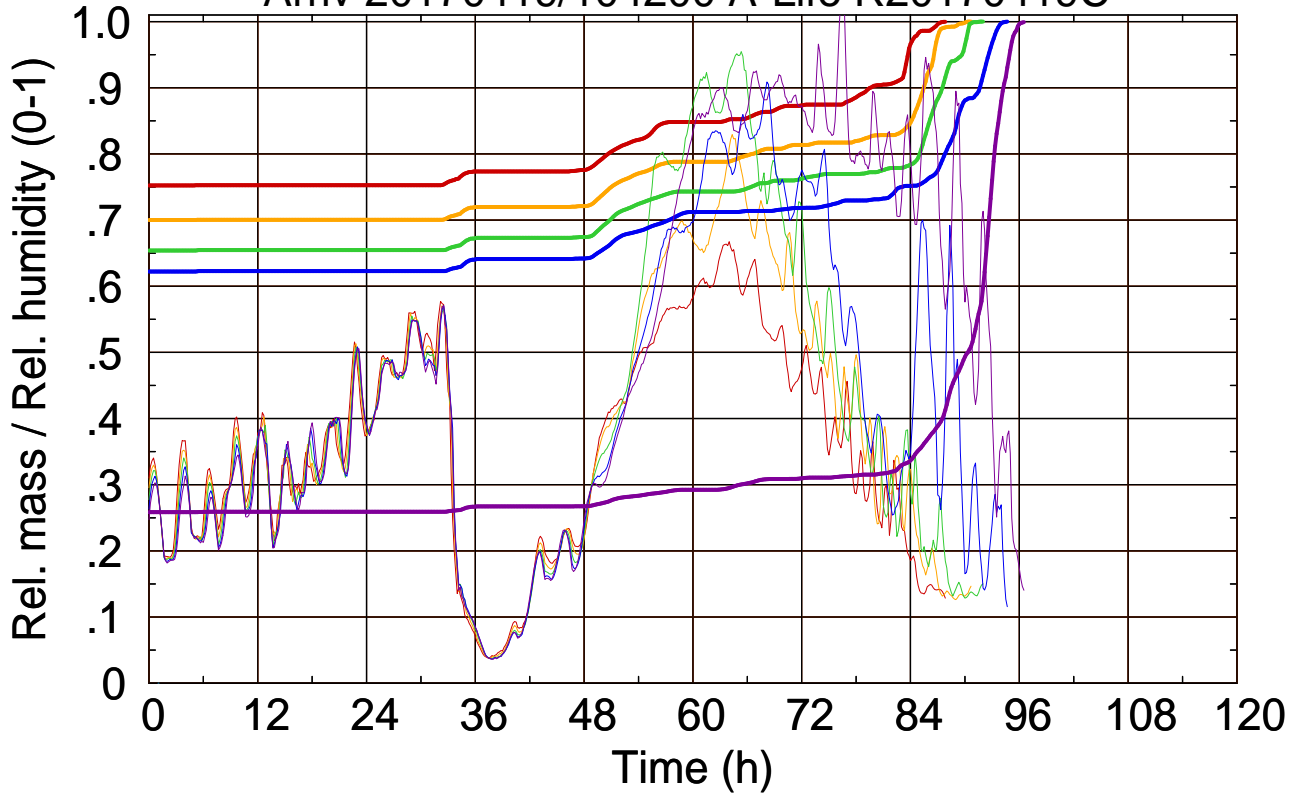

Arriv 20170419/104200 A-Life R20170419C

0 — 1 — 2 — 3 — 4 —

Arriv 20170419/104200 A-Life R20170419C

—— Height      —— Mixing height

Arriv 20170419/102852 A-Life R20170419C

Arriv 20170419/102852 A-Life R20170419C