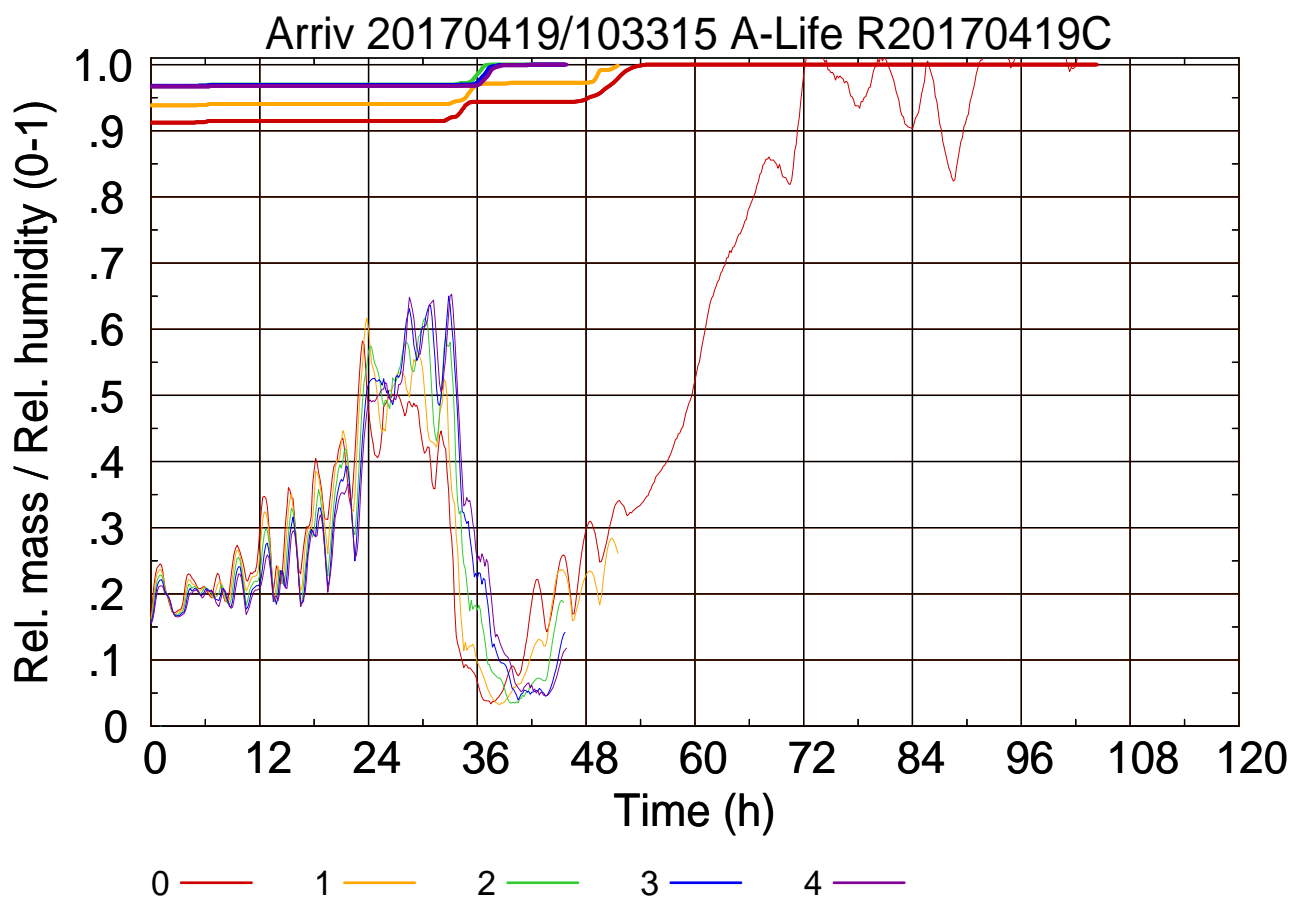

Arriv 20170419/104200 A-Life R20170419C

0 — 1 — 2 — 3 — 4 —

Arriv 20170419/104200 A-Life R20170419C

—— Height      —— Mixing height

Arriv 20170419/102852 A-Life R20170419C

Arriv 20170419/102852 A-Life R20170419C