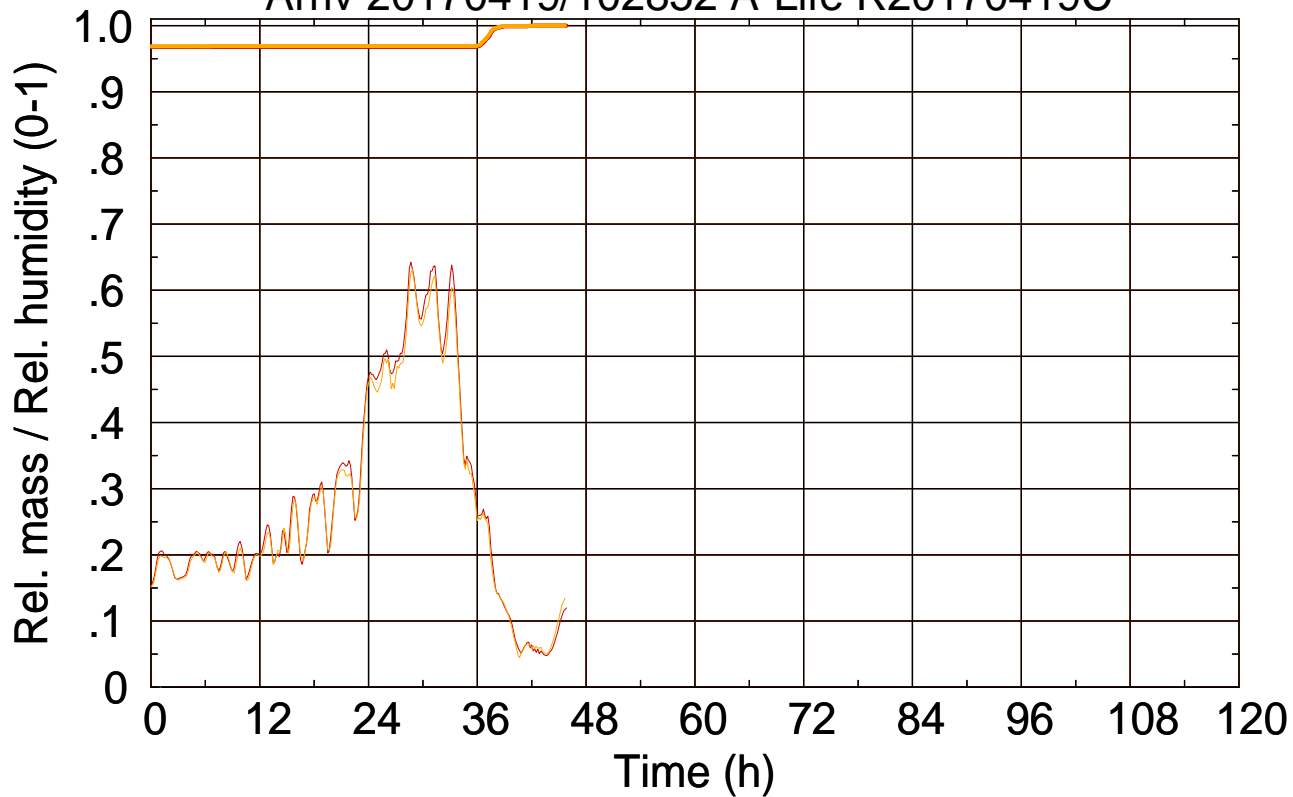

Arriv 20170419/104200 A-Life R20170419C

0 — 1 — 2 — 3 — 4 —

Arriv 20170419/104200 A-Life R20170419C

—— Height      —— Mixing height

Arriv 20170419/102852 A-Life R20170419C

Arriv 20170419/102852 A-Life R20170419C