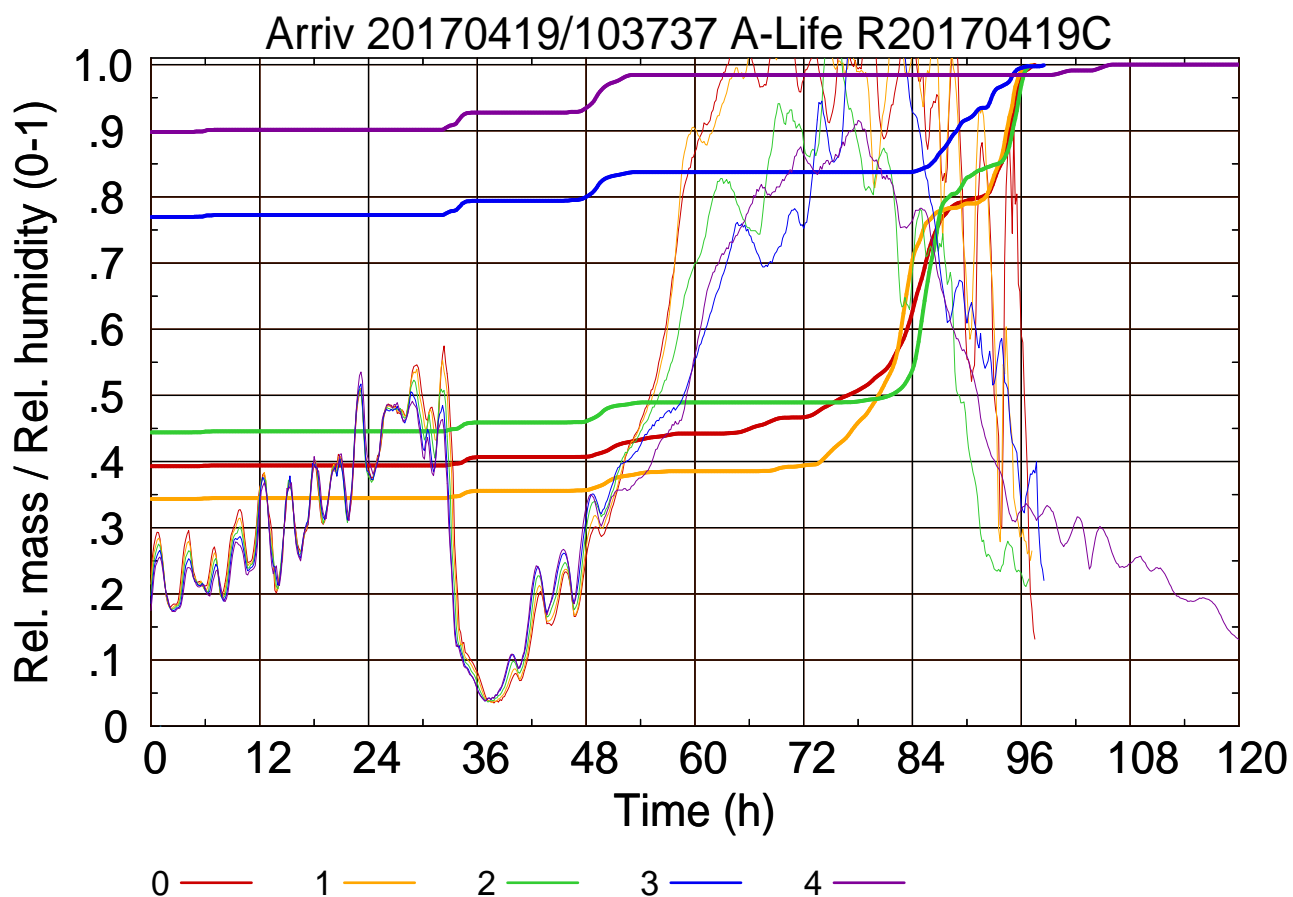

Arriv 20170419/104200 A-Life R20170419C

0 — 1 — 2 — 3 — 4 —

Arriv 20170419/104200 A-Life R20170419C

—— Height      —— Mixing height

Arriv 20170419/102852 A-Life R20170419C

Arriv 20170419/102852 A-Life R20170419C