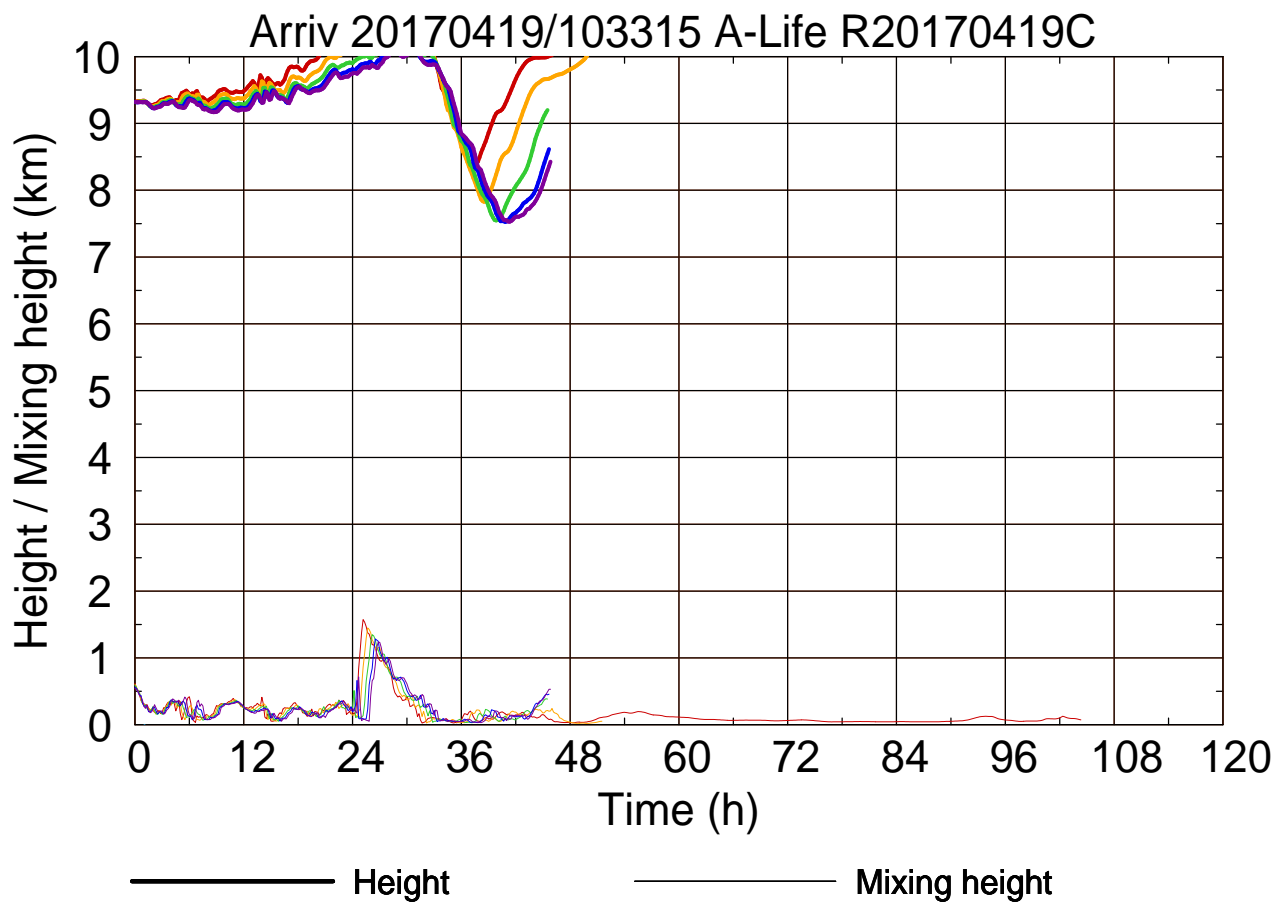

Arriv 20170419/104200 A-Life R20170419C

0 — 1 — 2 — 3 — 4 —

Arriv 20170419/104200 A-Life R20170419C

—— Height      —— Mixing height

Arriv 20170419/102852 A-Life R20170419C

Arriv 20170419/102852 A-Life R20170419C