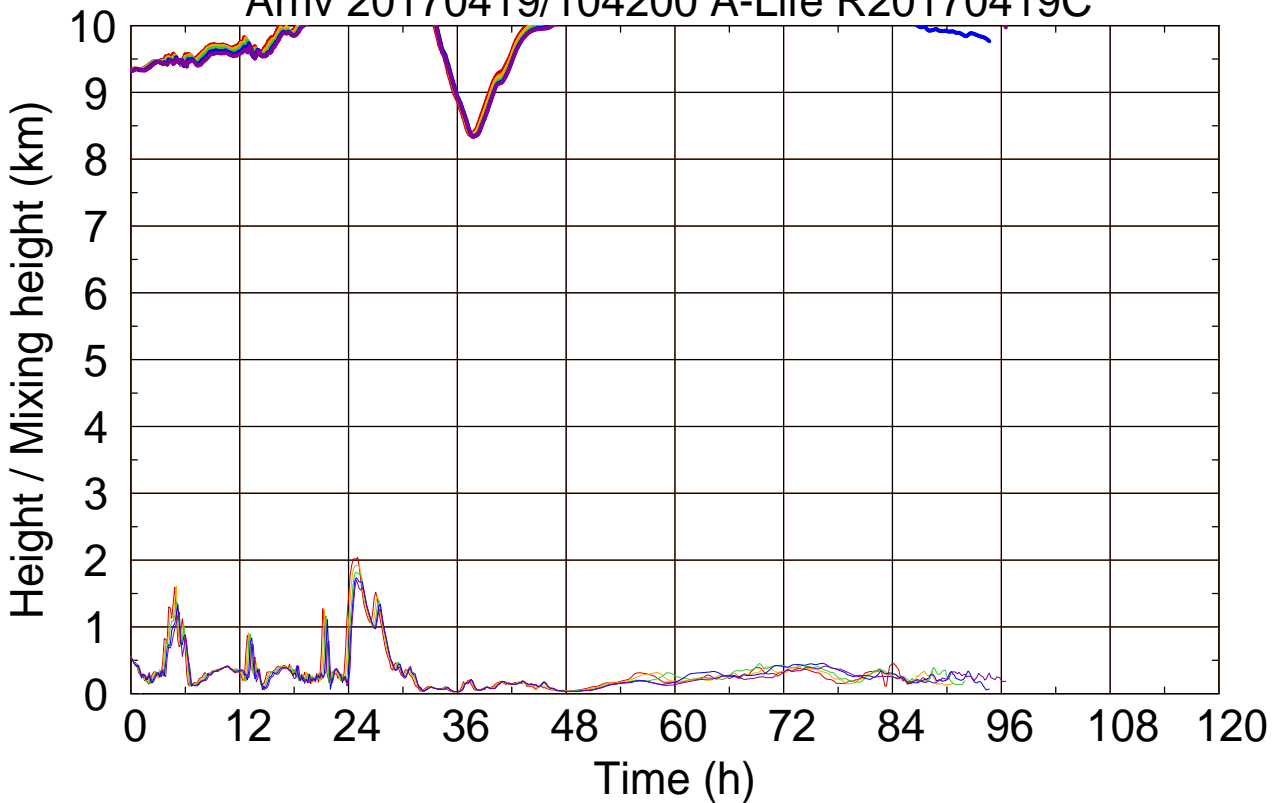

Arriv 20170419/104200 A-Life R20170419C

0 — 1 — 2 — 3 — 4 —

Arriv 20170419/104200 A-Life R20170419C

—— Height      —— Mixing height

Arriv 20170419/102852 A-Life R20170419C

Arriv 20170419/102852 A-Life R20170419C