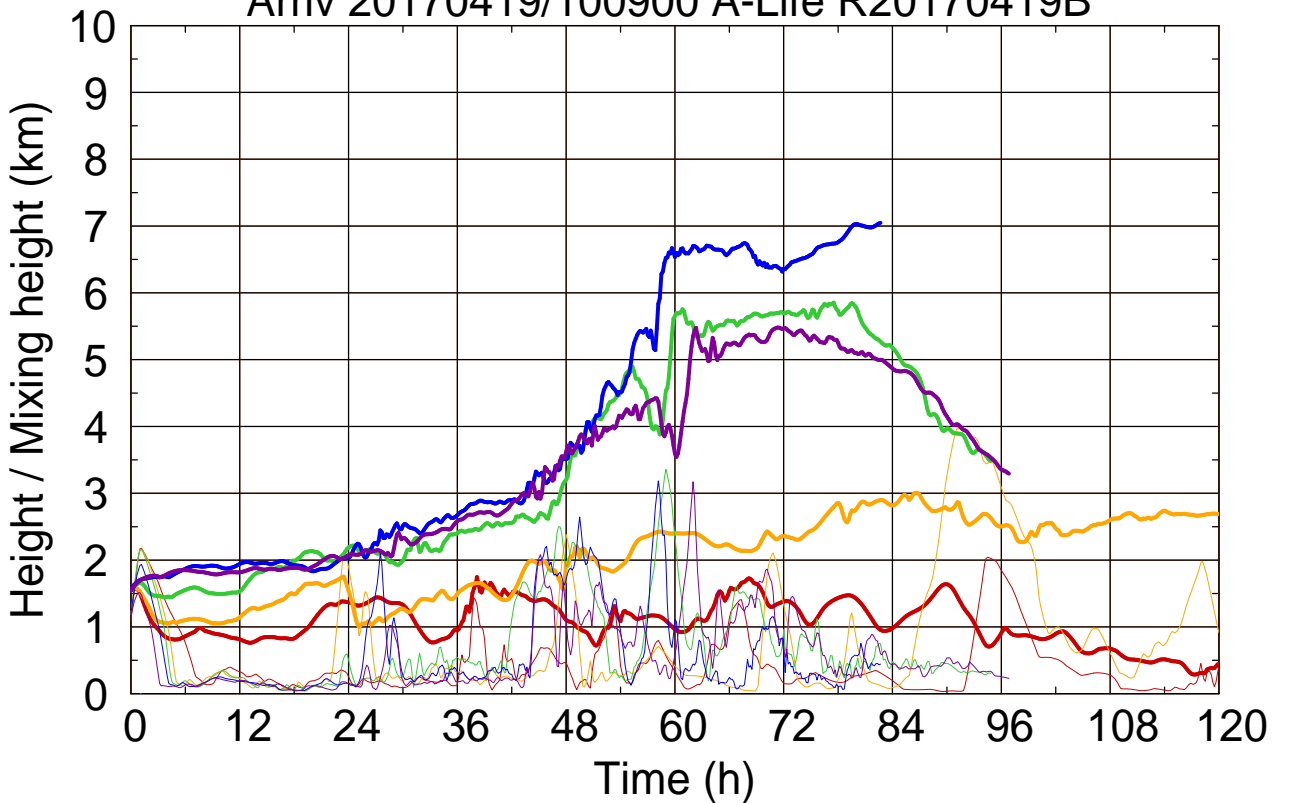

Arriv 20170419/100900 A-Life R20170419B

0 — 1 — 2 — 3 — 4 —

Arriv 20170419/100900 A-Life R20170419B

—— Height      - - - - - Mixing height

Arriv 20170419/100300 A-Life R20170419B

0 —

Arriv 20170419/100300 A-Life R20170419B

— Height

— Mixing height