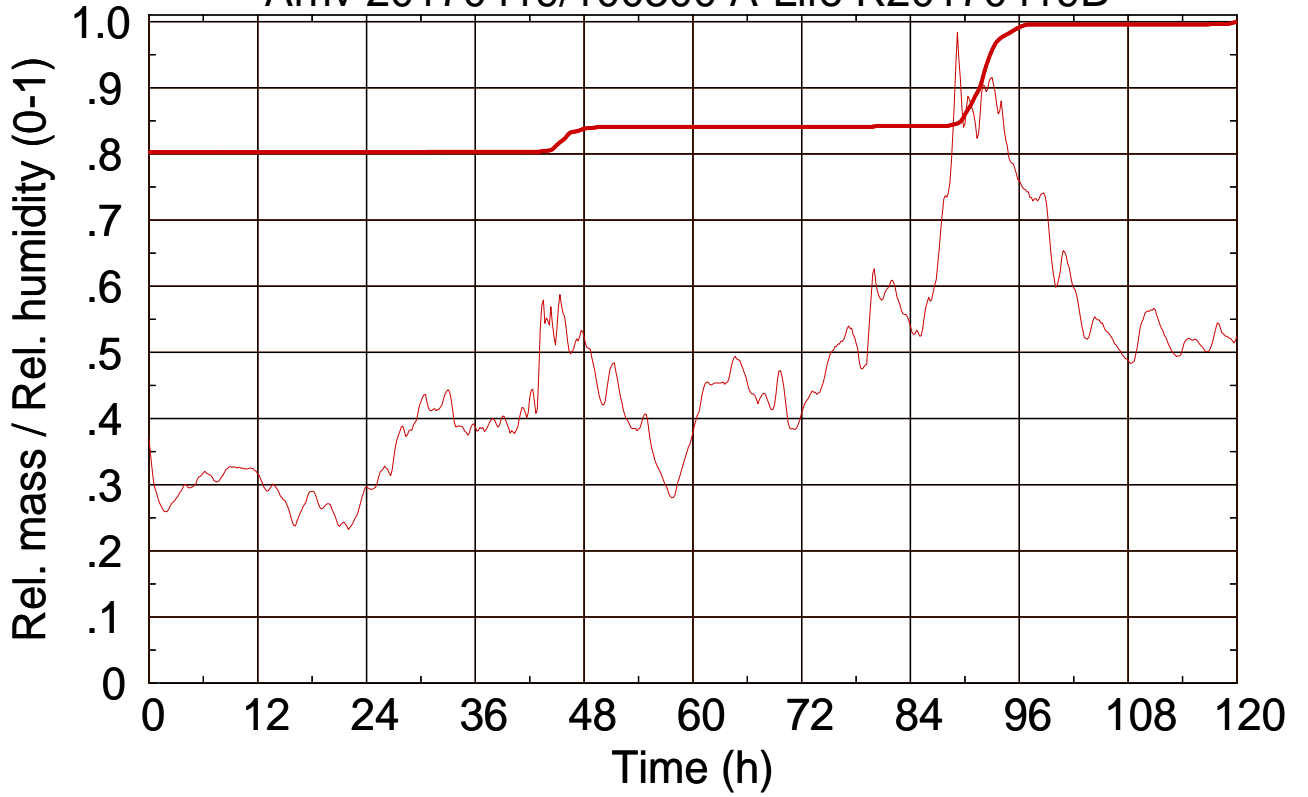

Arriv 20170419/100900 A-Life R20170419B

0 — 1 — 2 — 3 — 4 —

Arriv 20170419/100900 A-Life R20170419B

—— Height      - - - - - Mixing height

Arriv 20170419/100300 A-Life R20170419B

0 —

Arriv 20170419/100300 A-Life R20170419B

— Height

— Mixing height