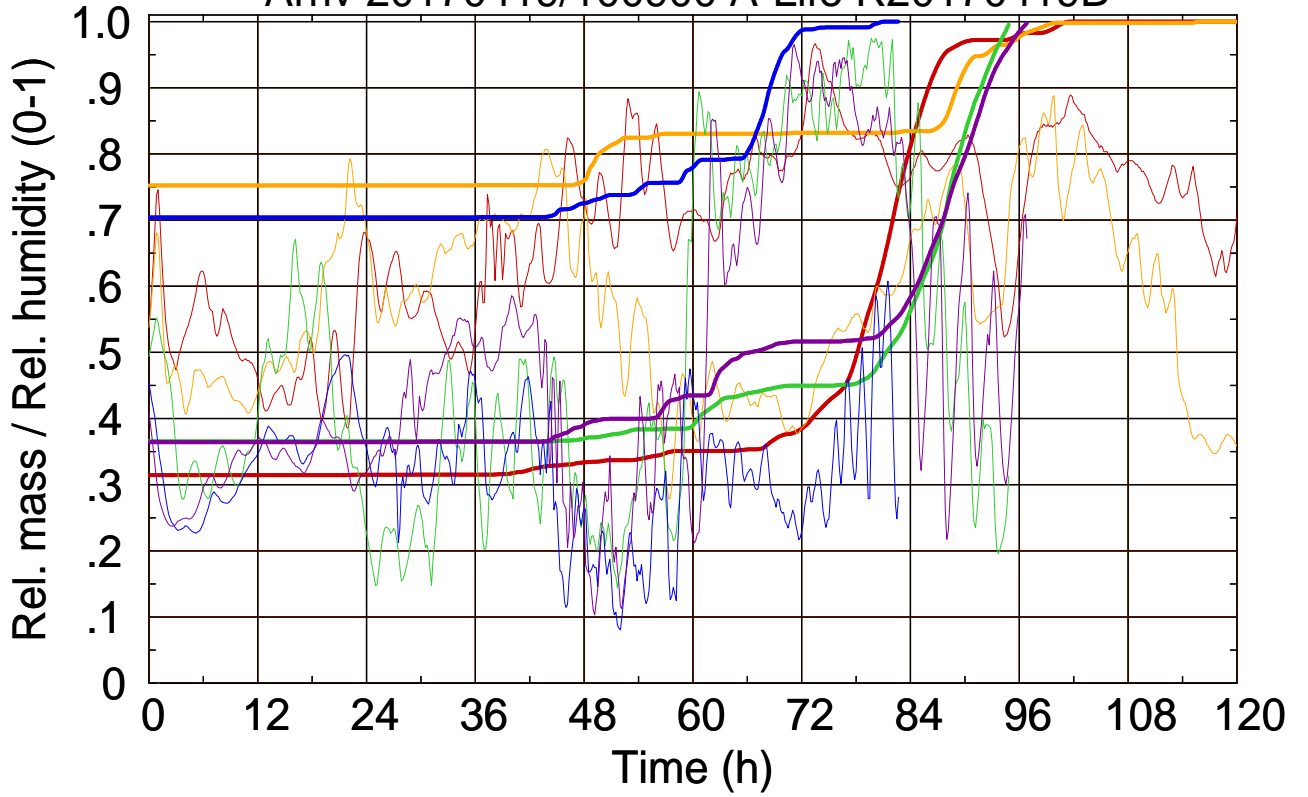

Arriv 20170419/100900 A-Life R20170419B

0 — 1 — 2 — 3 — 4 —

Arriv 20170419/100900 A-Life R20170419B

—— Height      - - - - - Mixing height

Arriv 20170419/100300 A-Life R20170419B

0 —

Arriv 20170419/100300 A-Life R20170419B

— Height

— Mixing height