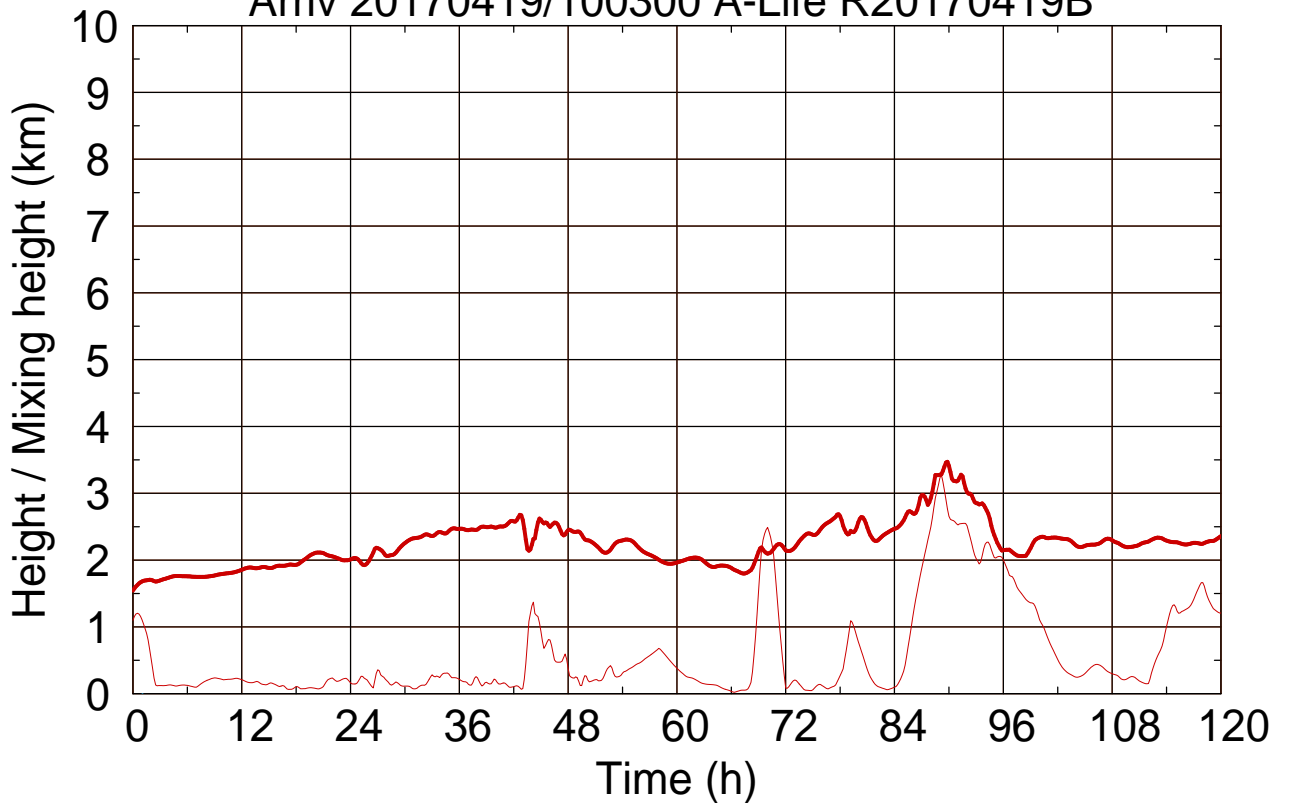

Arriv 20170419/100900 A-Life R20170419B

0 — 1 — 2 — 3 — 4 —

Arriv 20170419/100900 A-Life R20170419B

—— Height      - - - - - Mixing height

Arriv 20170419/100300 A-Life R20170419B

0 —

Arriv 20170419/100300 A-Life R20170419B

— Height

— Mixing height