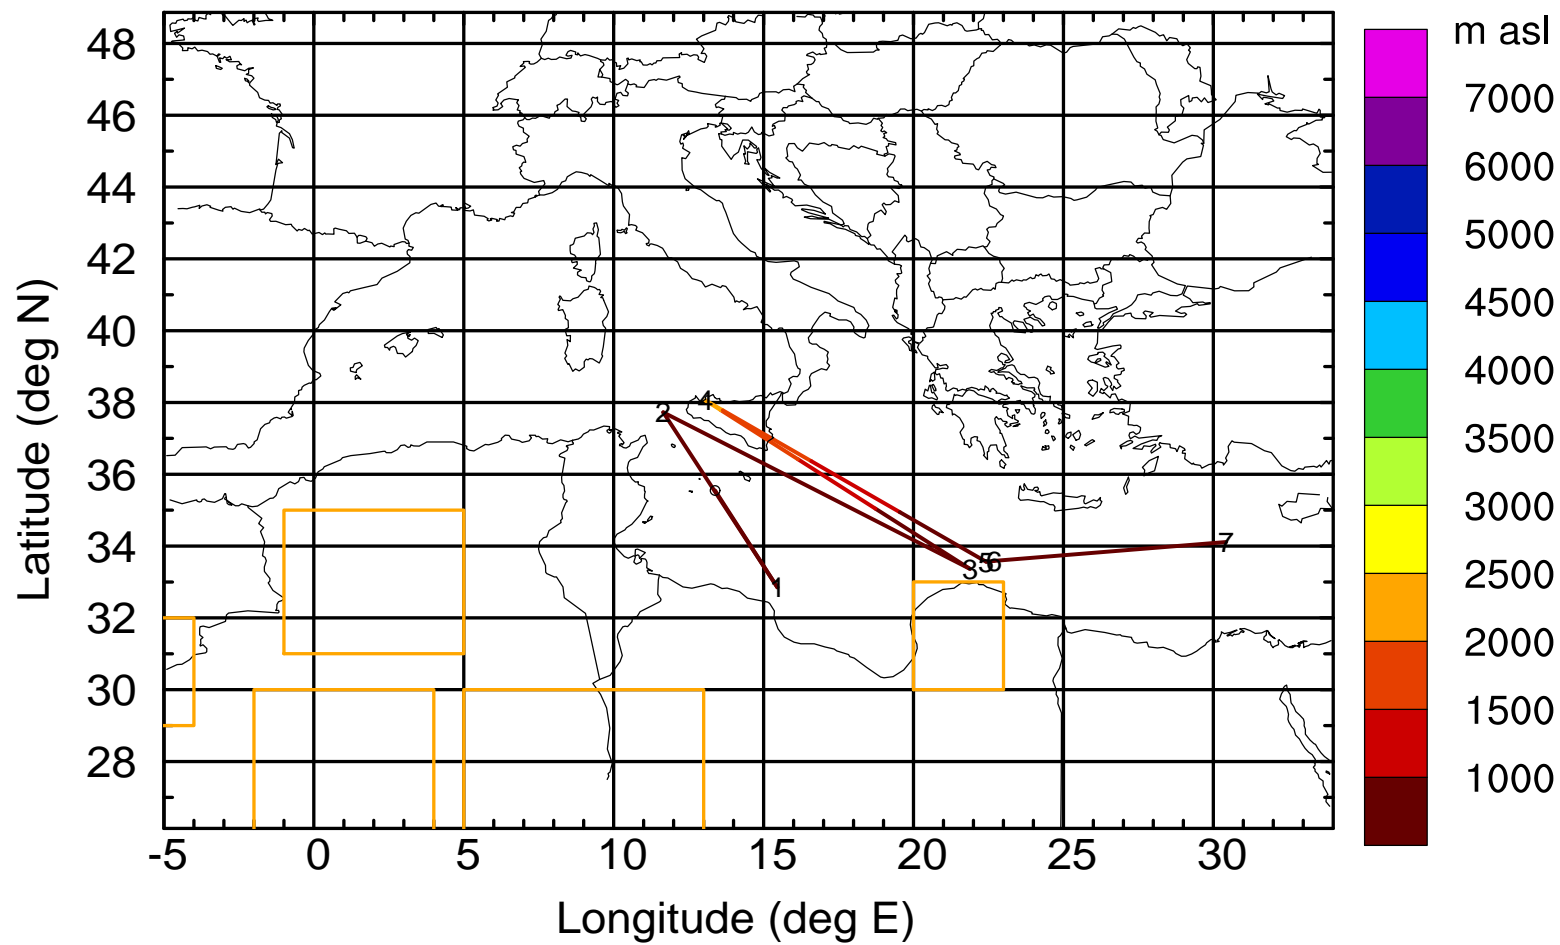

BWD 20170419/21 -96H = 15/21 UTC

Paphos ground station 20170419

BWD 20170419/21 -97H = 15/20 UTC

Paphos ground station 20170419

BWD 20170419/21 -98H = 15/19 UTC

Paphos ground station 20170419

BWD 20170419/21 -99H = 15/18 UTC