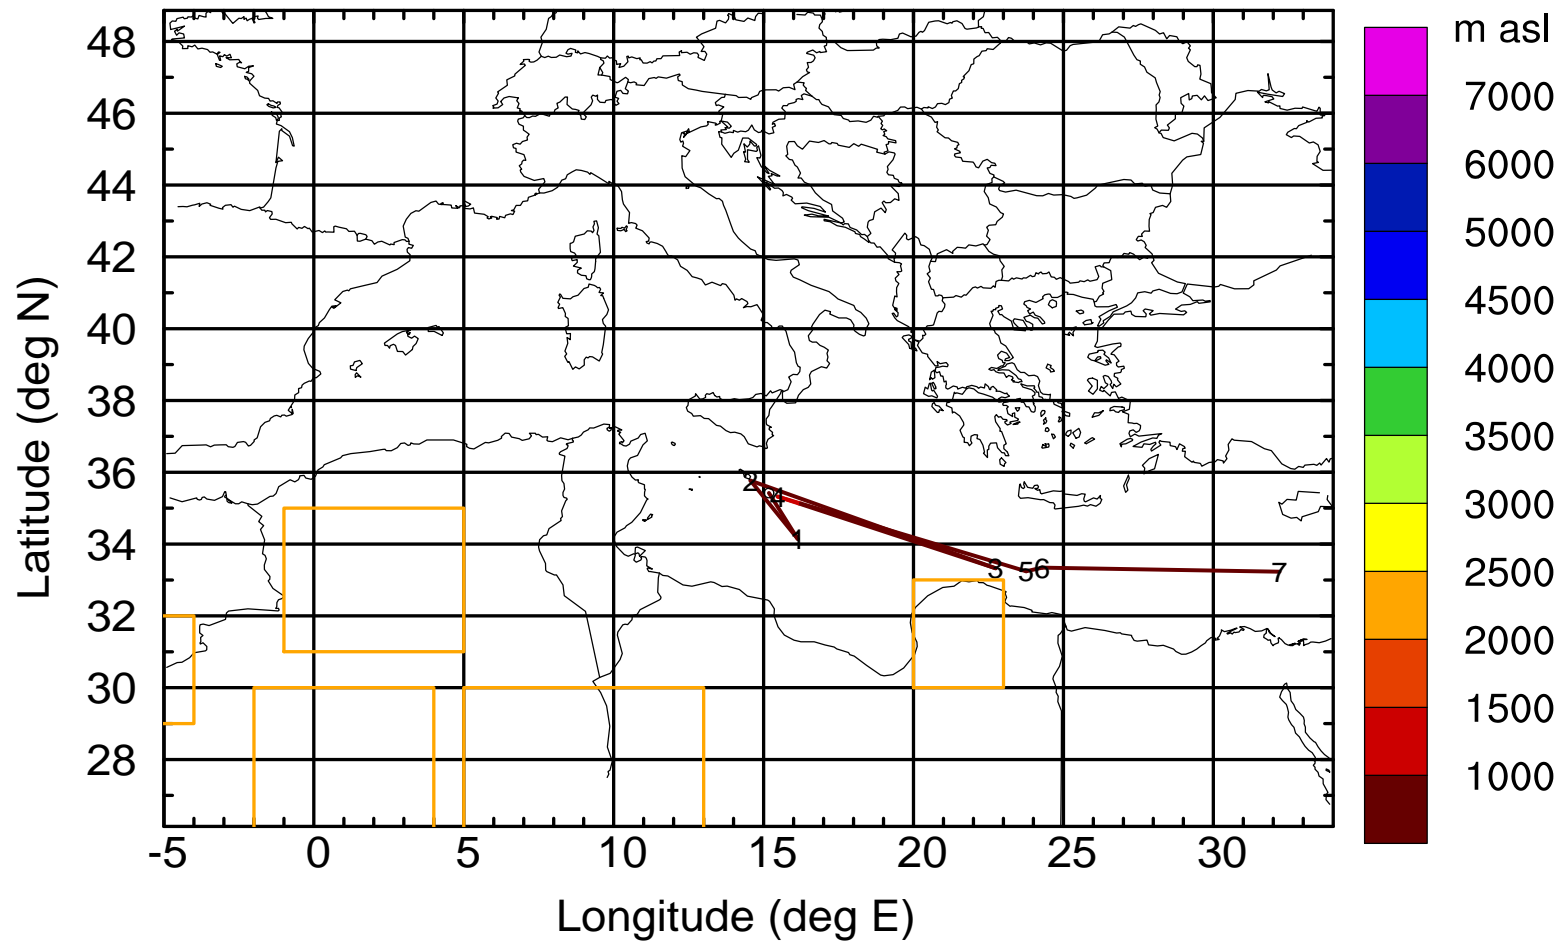

Paphos ground station 20170419

BWD 20170419/21 -87H = 16/06 UTC