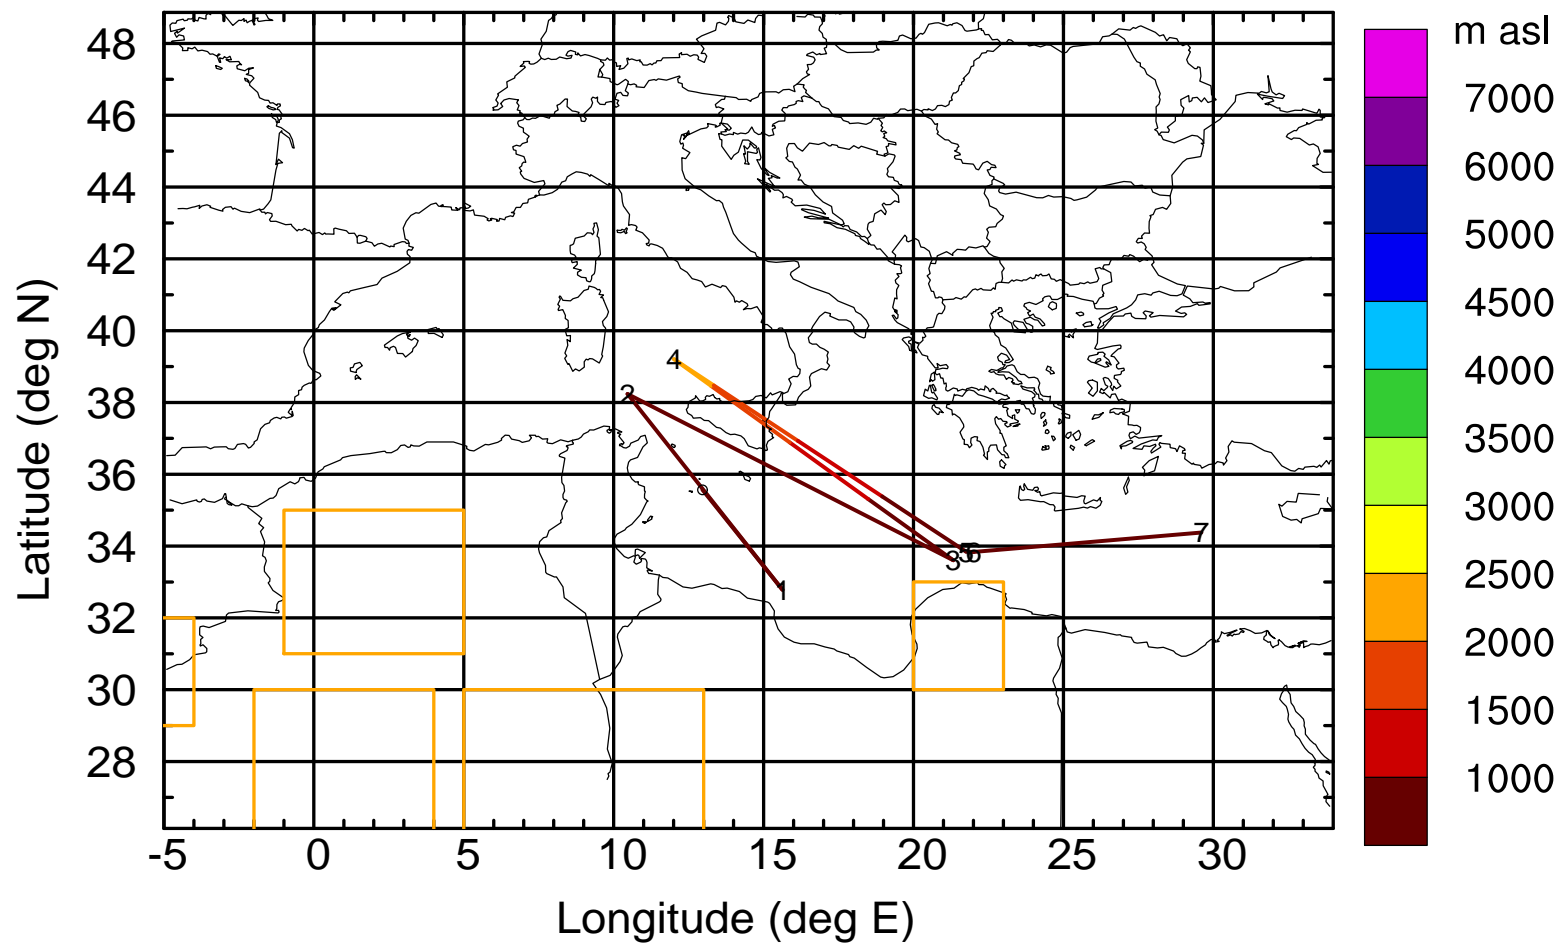

Paphos ground station 20170419

BWD 20170419/21-100H = 15/17 UTC

Paphos ground station 20170419

BWD 20170419/21-102H = 15/15 UTC

Paphos ground station 20170419

BWD 20170419/21-103H = 15/14 UTC

Paphos ground station 20170419