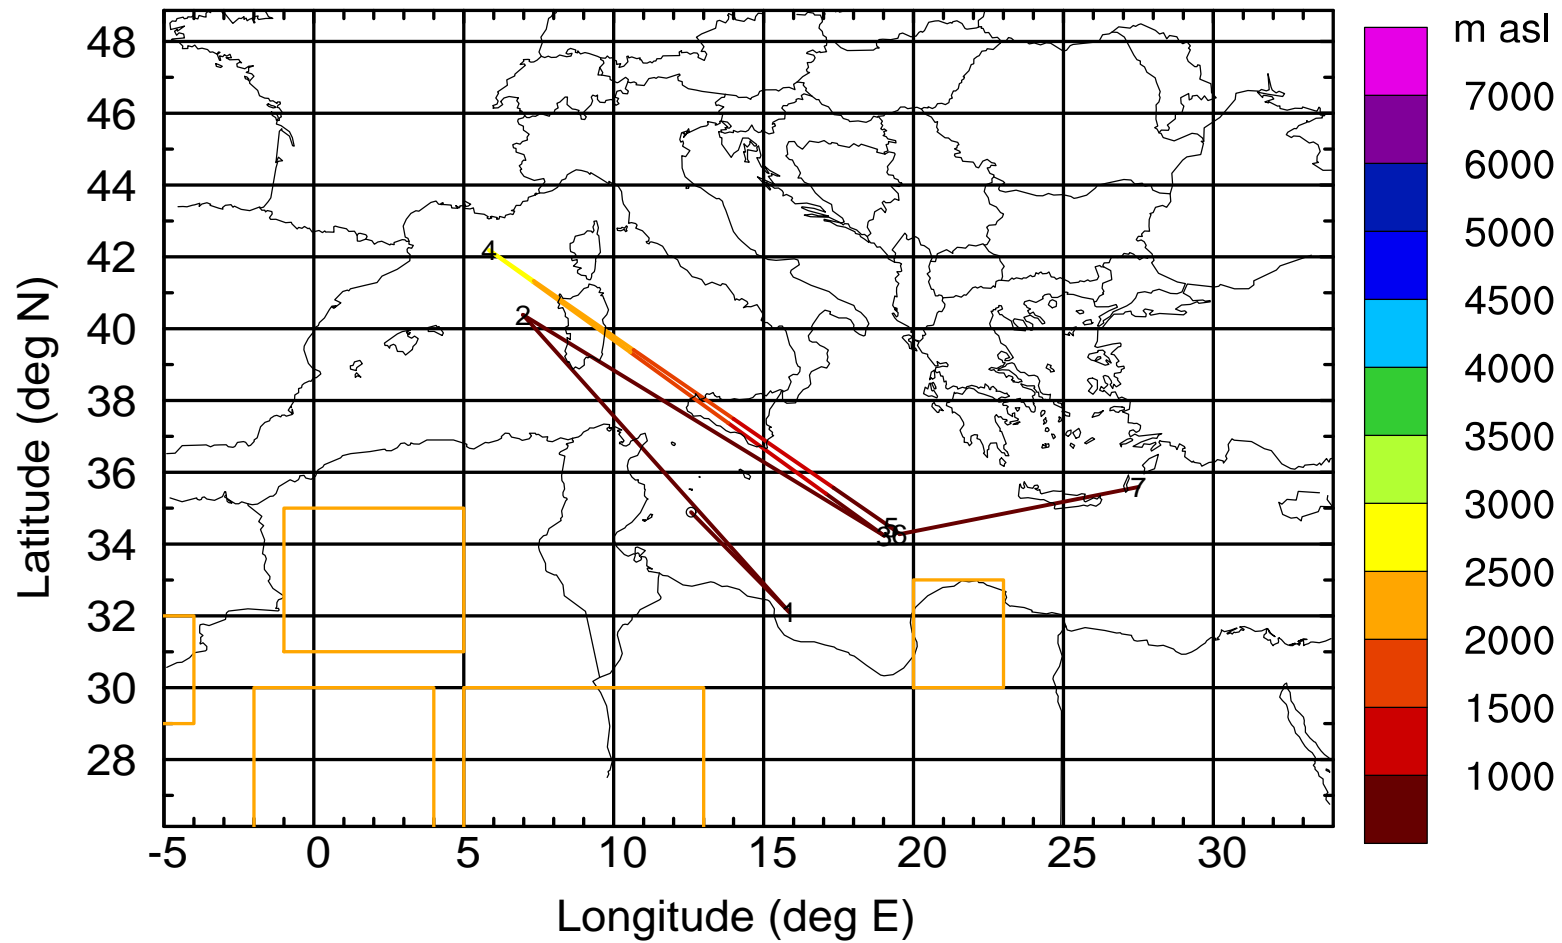

Paphos ground station 20170419

BWD 20170419/21-110H = 15/07 UTC

Paphos ground station 20170419

BWD 20170419/21-111H = 15/06 UTC

Paphos ground station 20170419

BWD 20170419/21-112H = 15/05 UTC

Paphos ground station 20170419