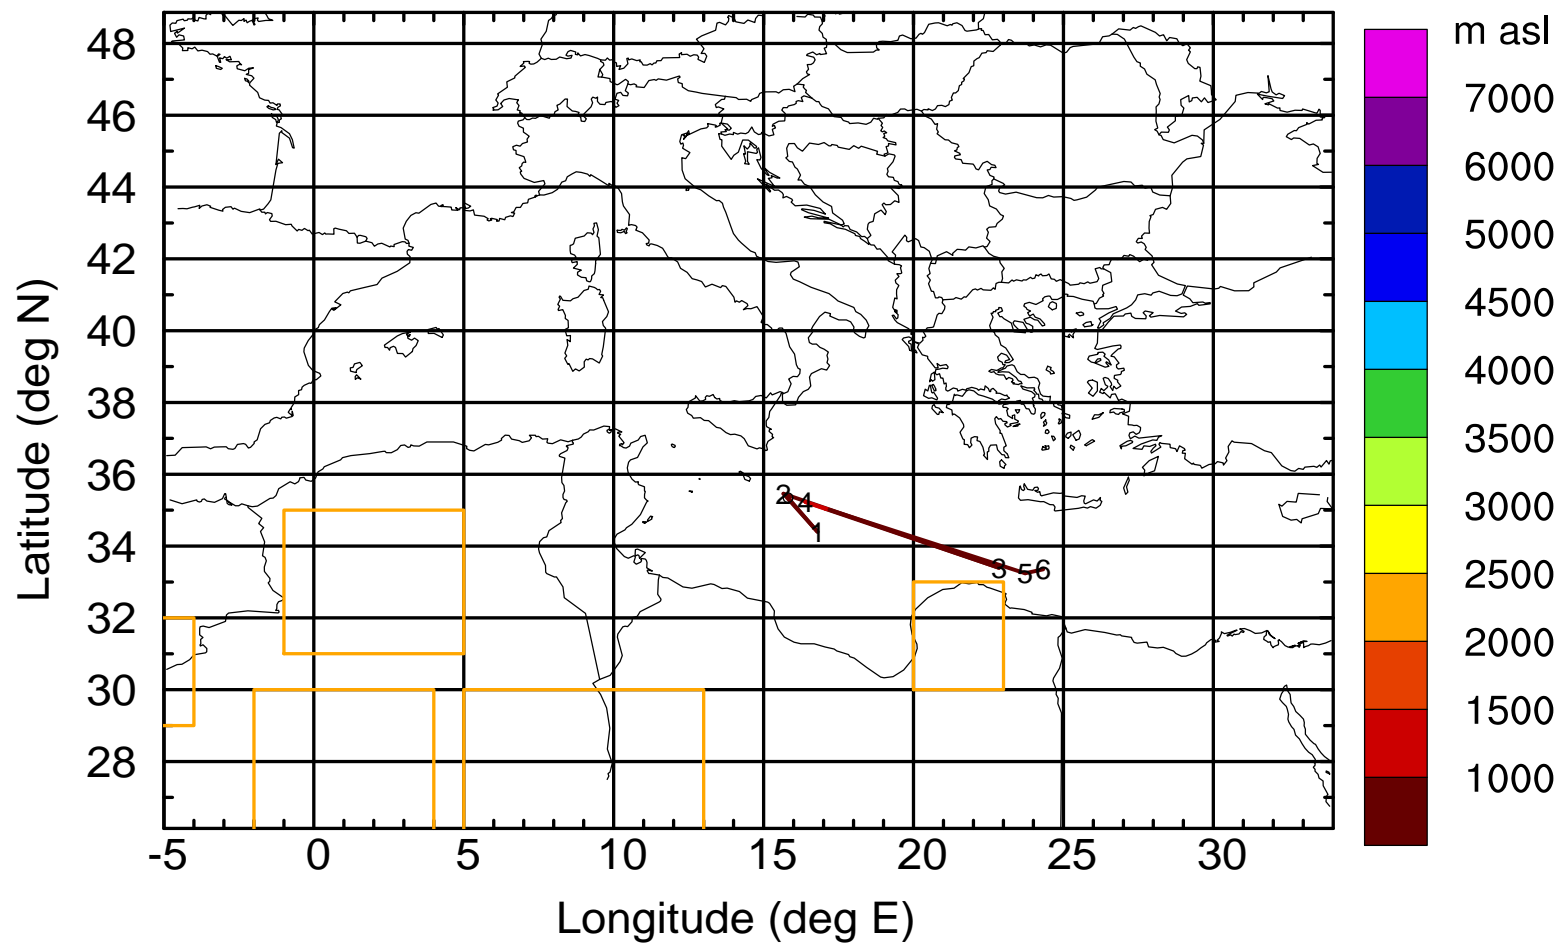

Paphos ground station 20170419

BWD 20170419/21 -83H = 16/10 UTC