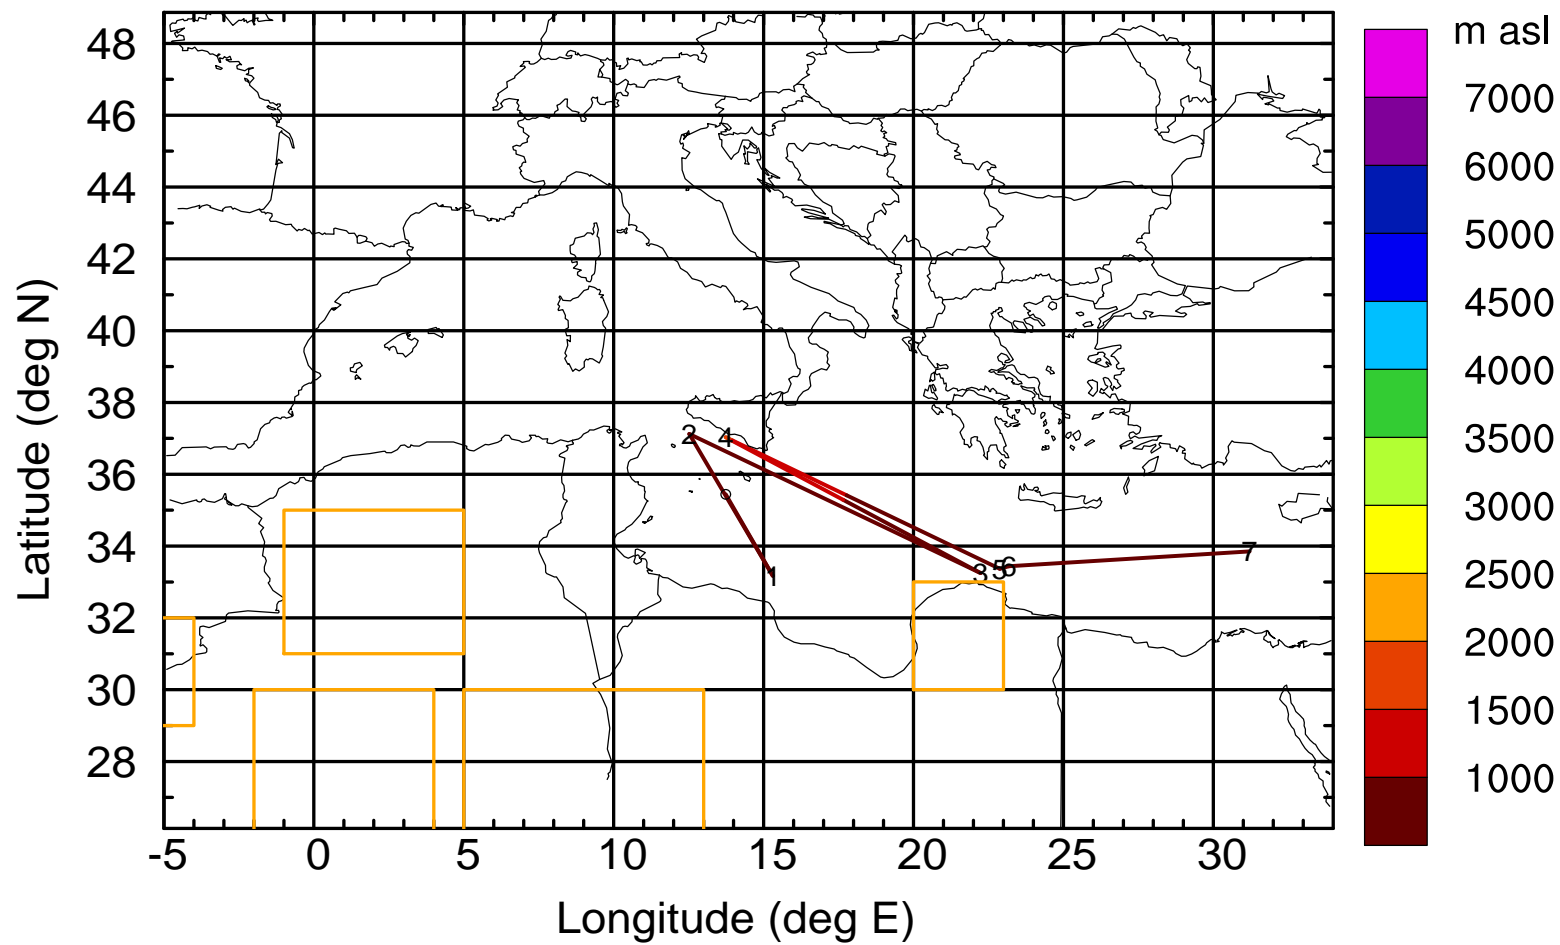

Paphos ground station 20170419

BWD 20170419/21 -96H = 15/21 UTC