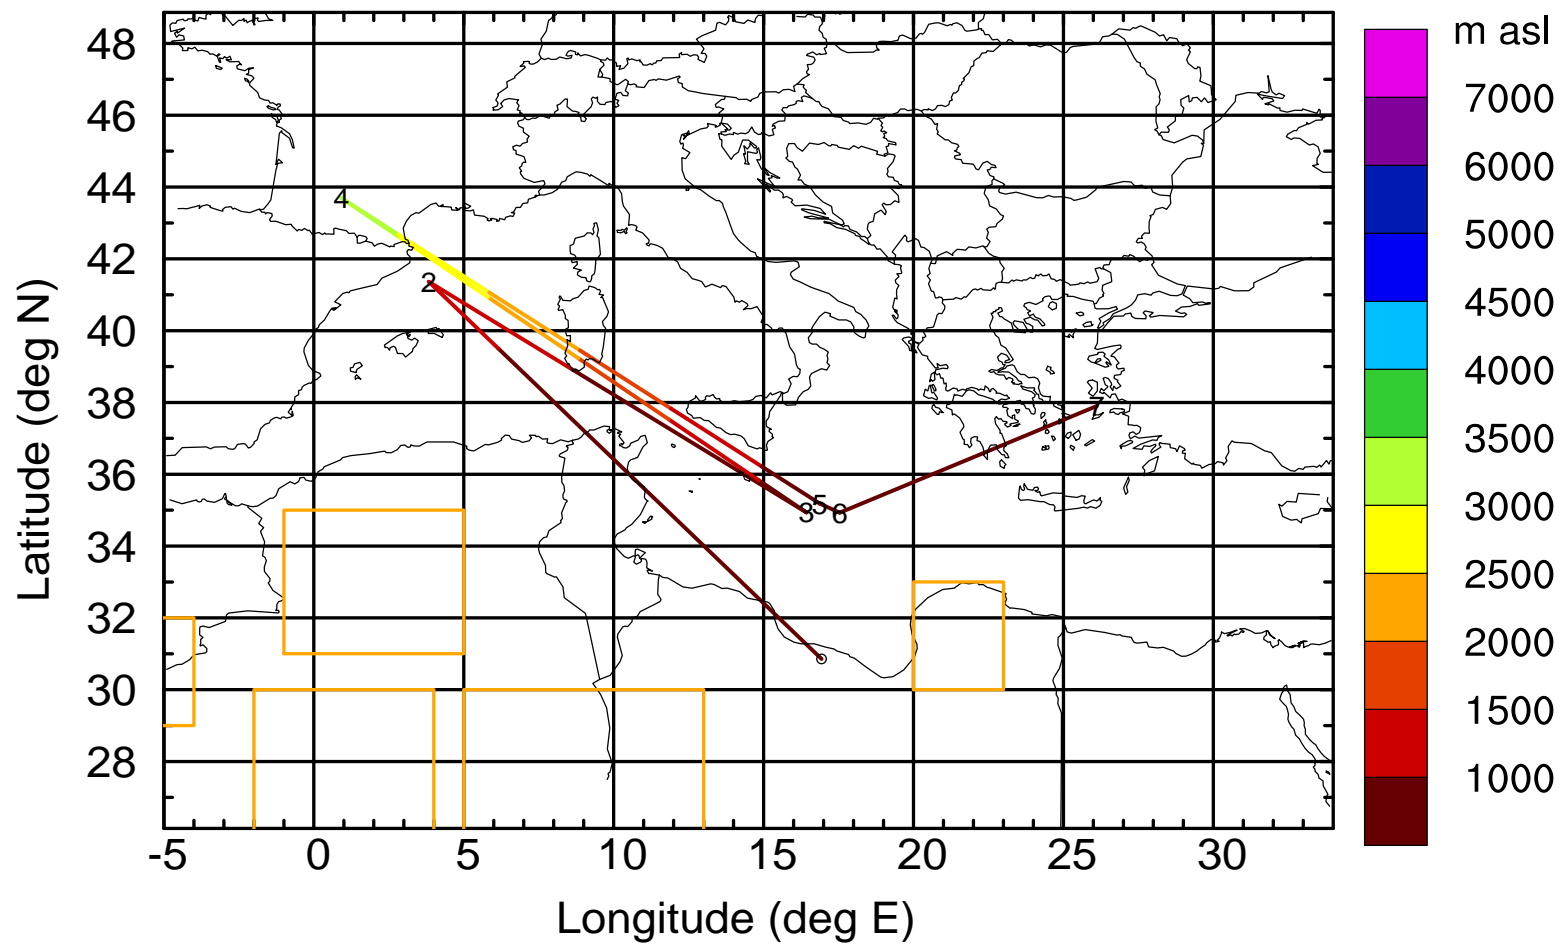

BWD 20170419/21-120H = 14/21 UTC

Paphos ground station 20170419

BWD 20170419/21-121H = 14/20 UTC

Paphos ground station 20170419

BWD 20170419/21-122H = 14/19 UTC

Paphos ground station 20170419

BWD 20170419/21-123H = 14/18 UTC