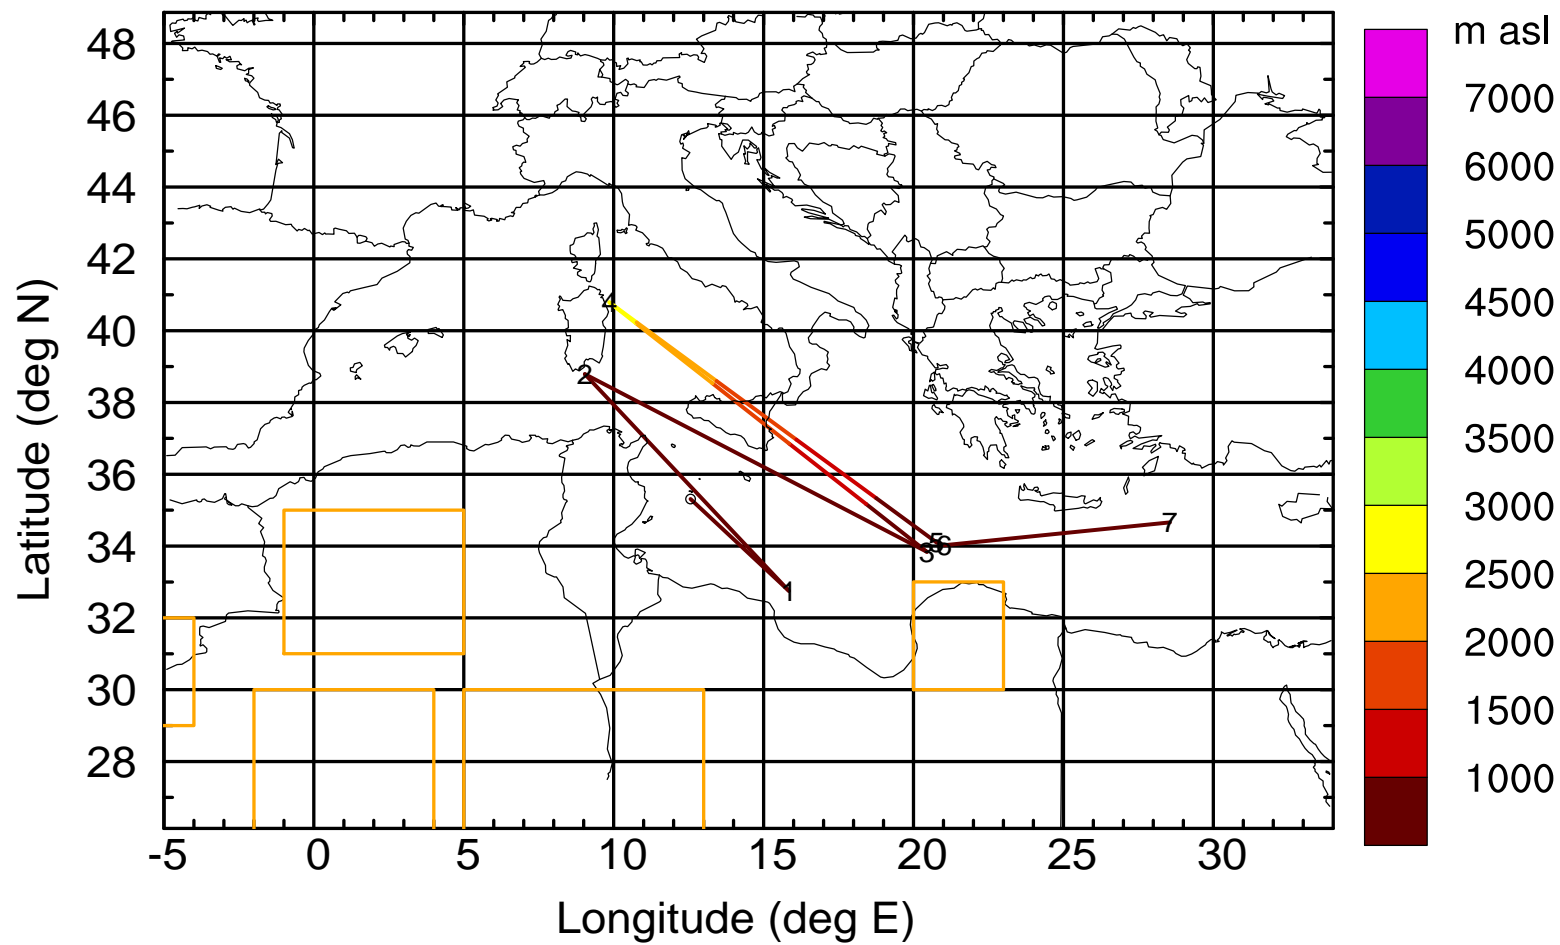

Paphos ground station 20170419

BWD 20170419/21-106H = 15/11 UTC