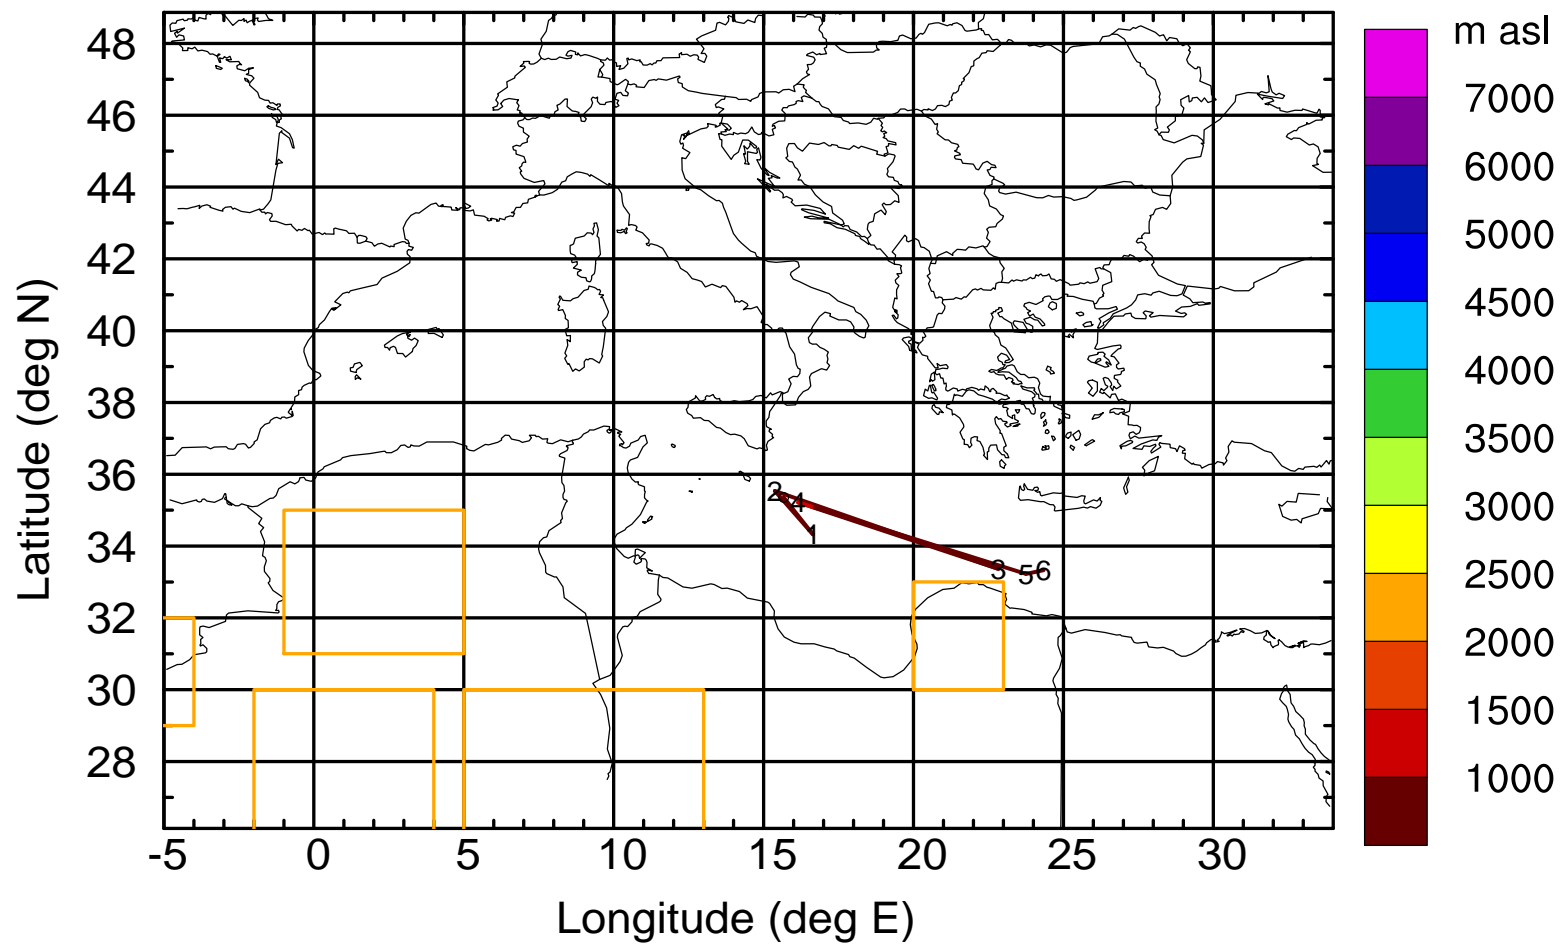

Paphos ground station 20170419

BWD 20170419/21 -82H = 16/11 UTC

Paphos ground station 20170419

BWD 20170419/21 -83H = 16/10 UTC

Paphos ground station 20170419

BWD 20170419/21 -84H = 16/09 UTC

Paphos ground station 20170419