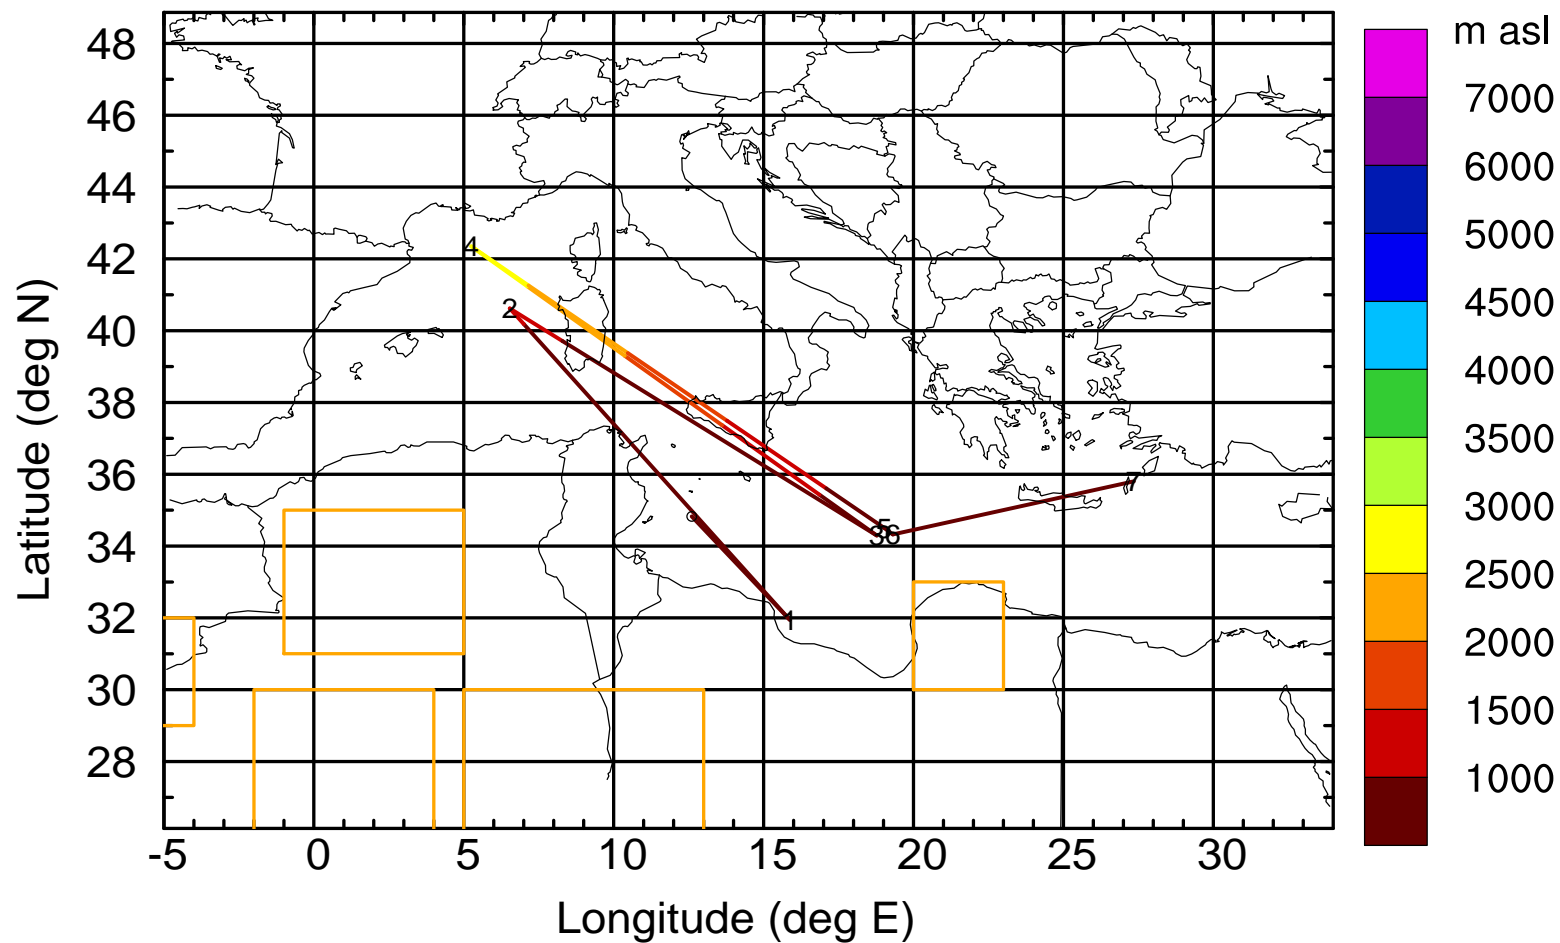

Paphos ground station 20170419

BWD 20170419/21-113H = 15/04 UTC