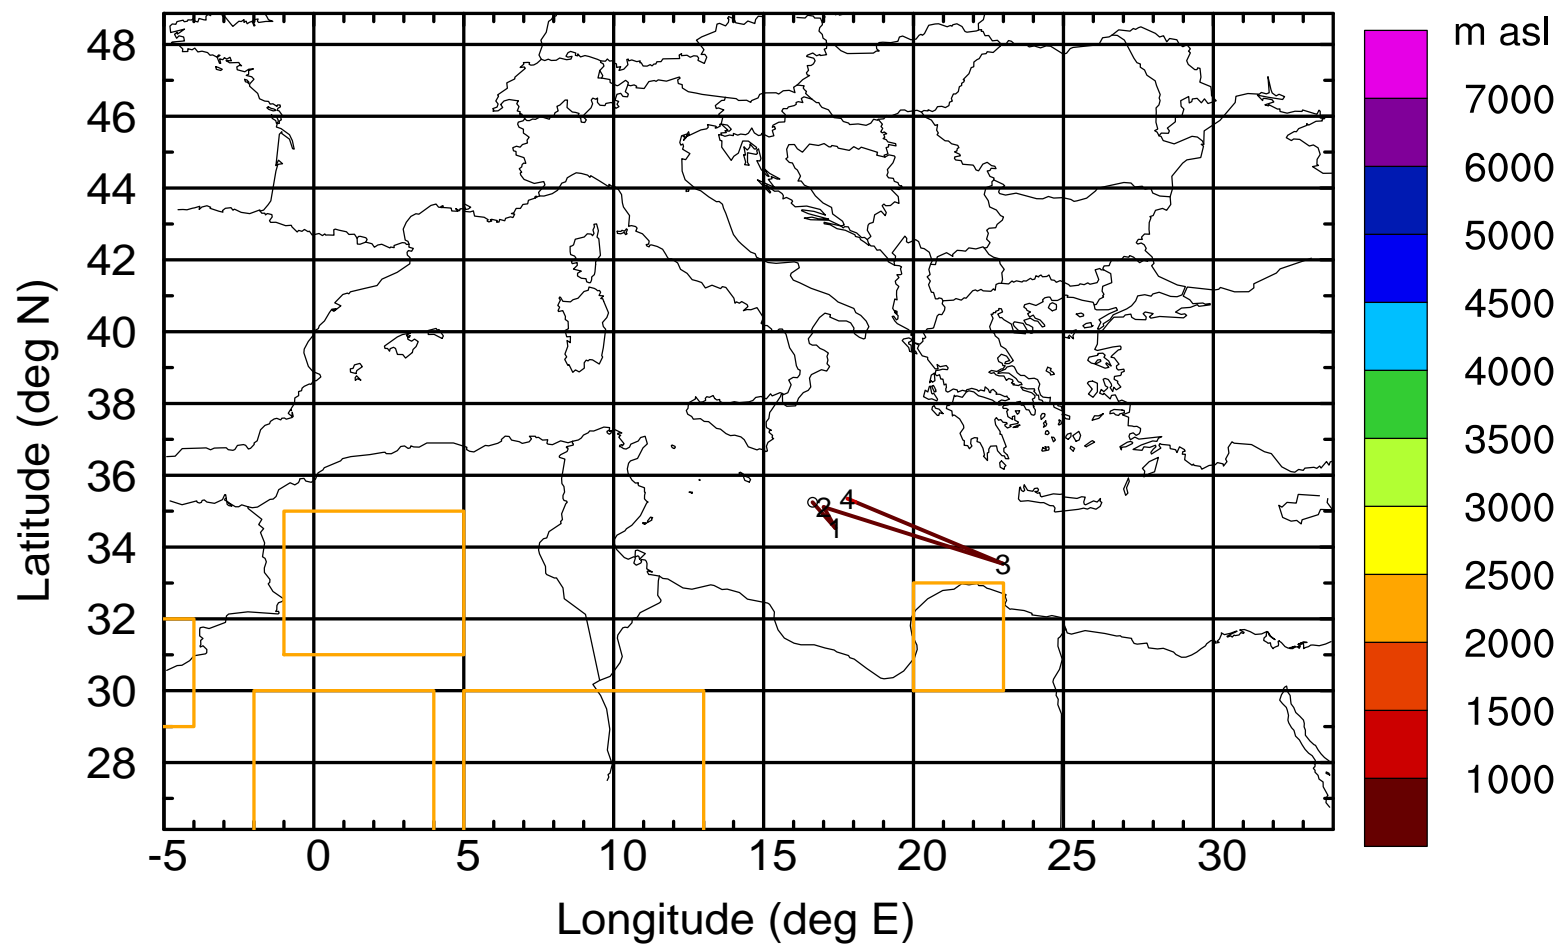

BWD 20170419/21 -76H = 16/17 UTC

Paphos ground station 20170419

BWD 20170419/21 -77H = 16/16 UTC

Paphos ground station 20170419

BWD 20170419/21 -78H = 16/15 UTC

Paphos ground station 20170419

BWD 20170419/21 -79H = 16/14 UTC