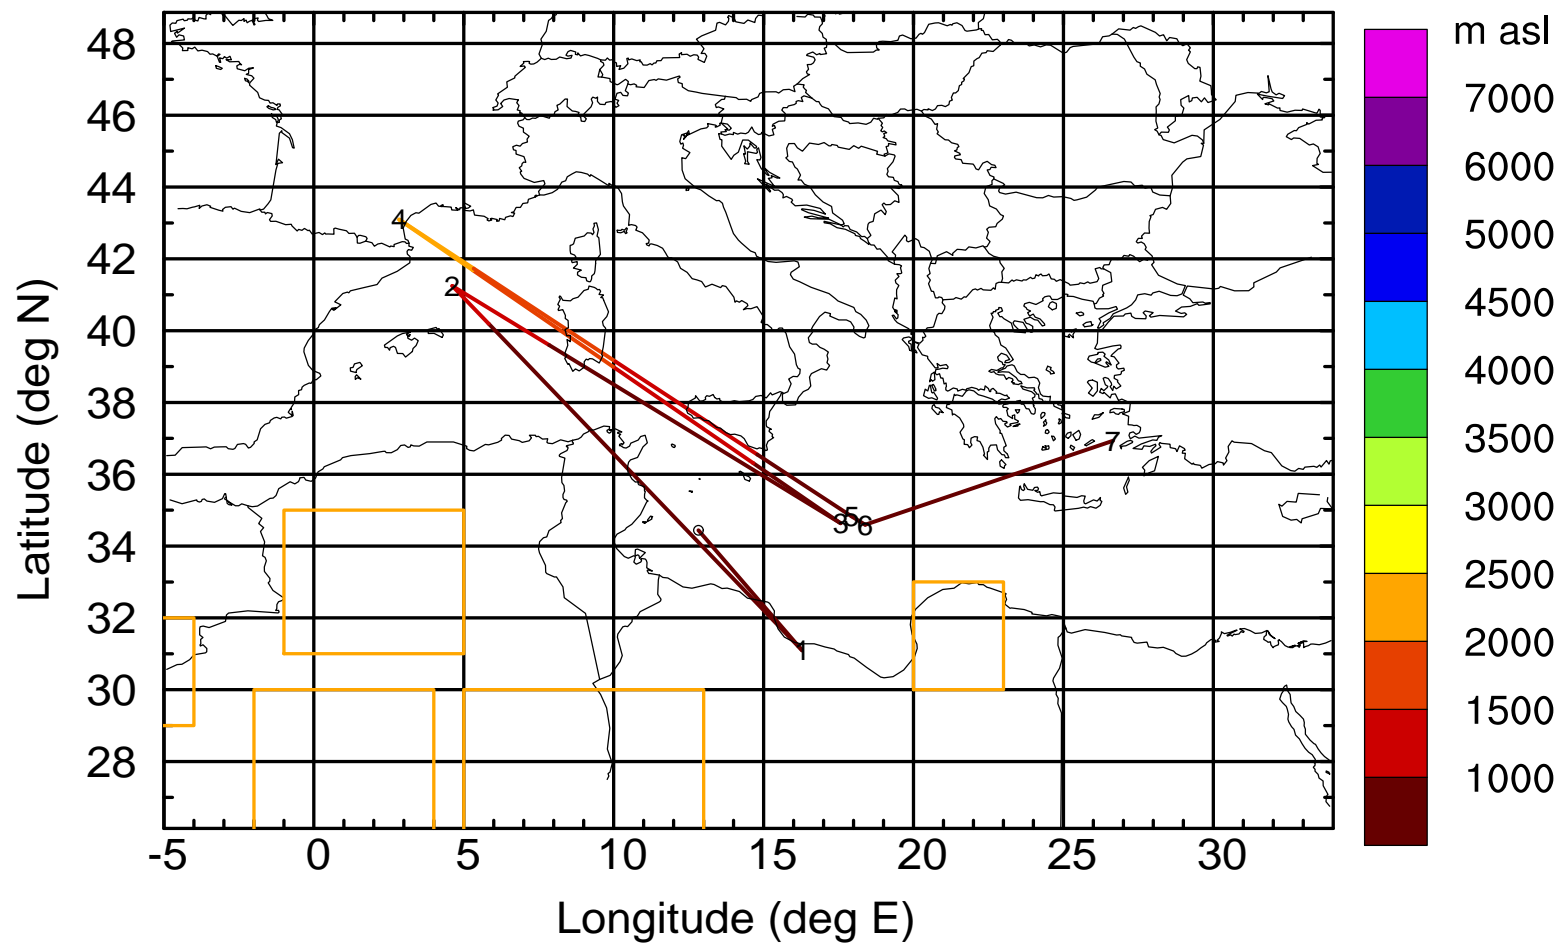

Paphos ground station 20170419

BWD 20170419/21-118H = 14/23 UTC