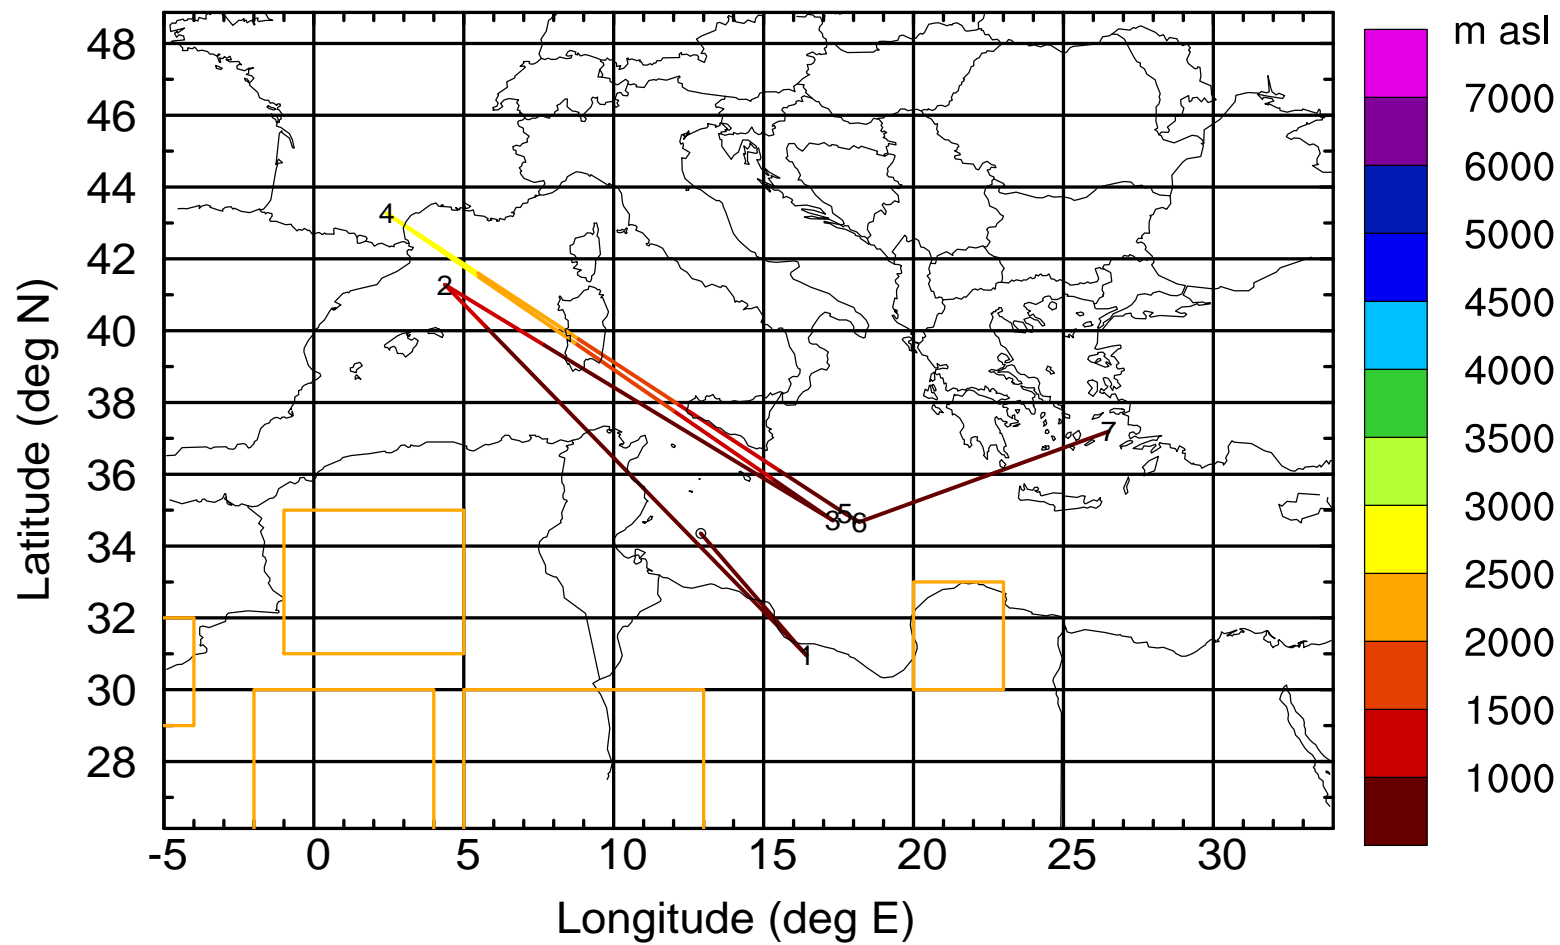

Paphos ground station 20170419

BWD 20170419/21-117H = 15/00 UTC

Paphos ground station 20170419

BWD 20170419/21-118H = 14/23 UTC

Paphos ground station 20170419

BWD 20170419/21-119H = 14/22 UTC

Paphos ground station 20170419