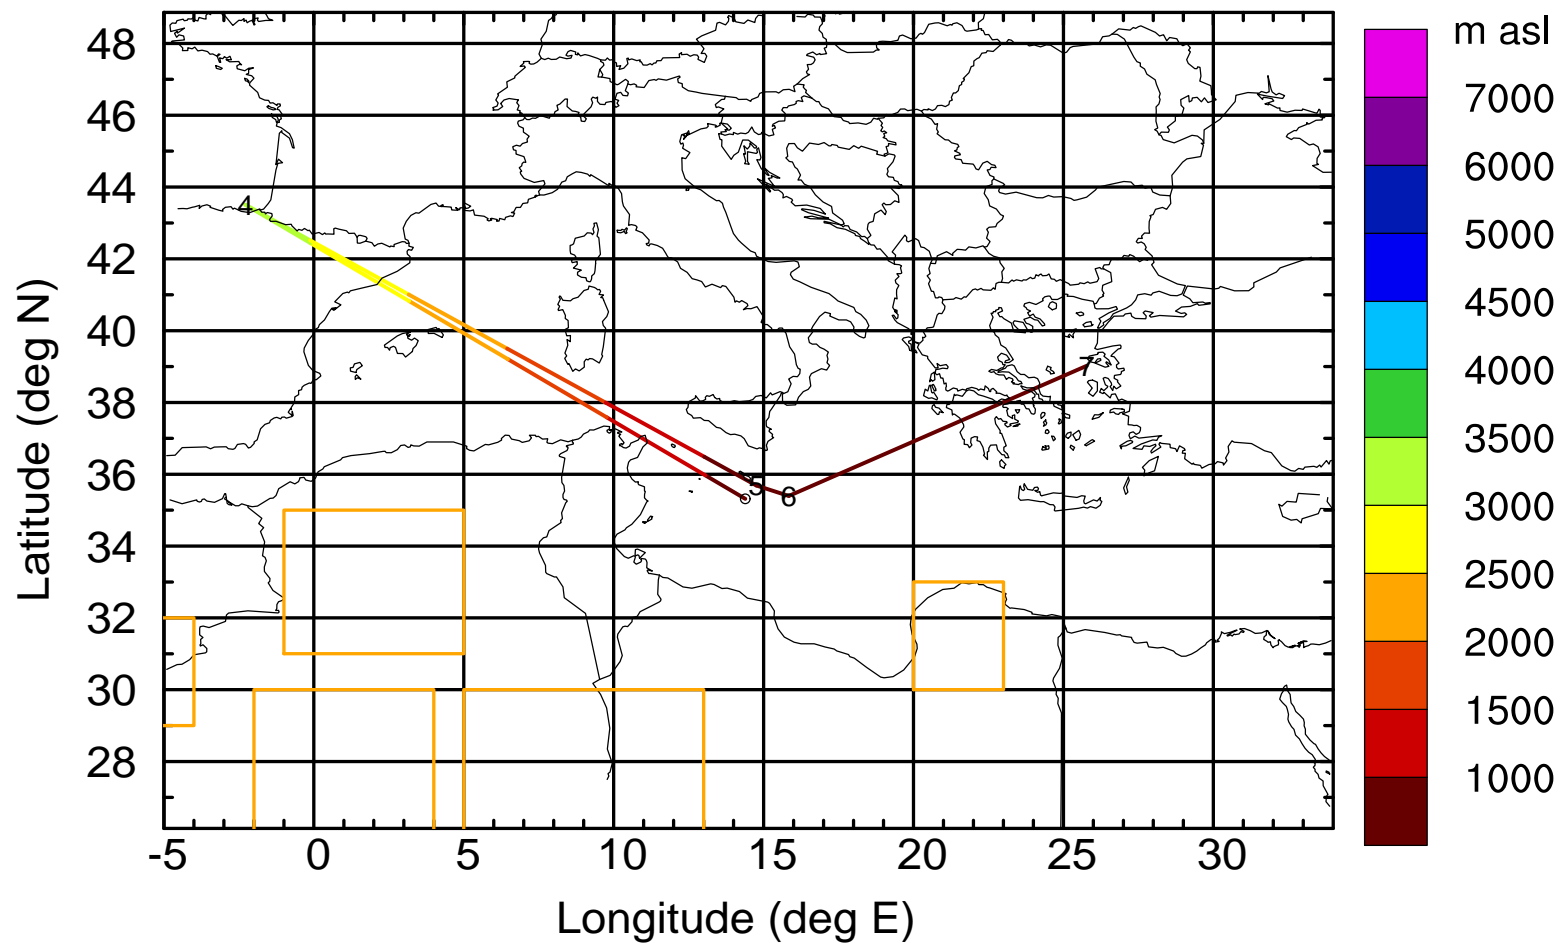

Paphos ground station 20170419

BWD 20170419/21-128H = 14/13 UTC