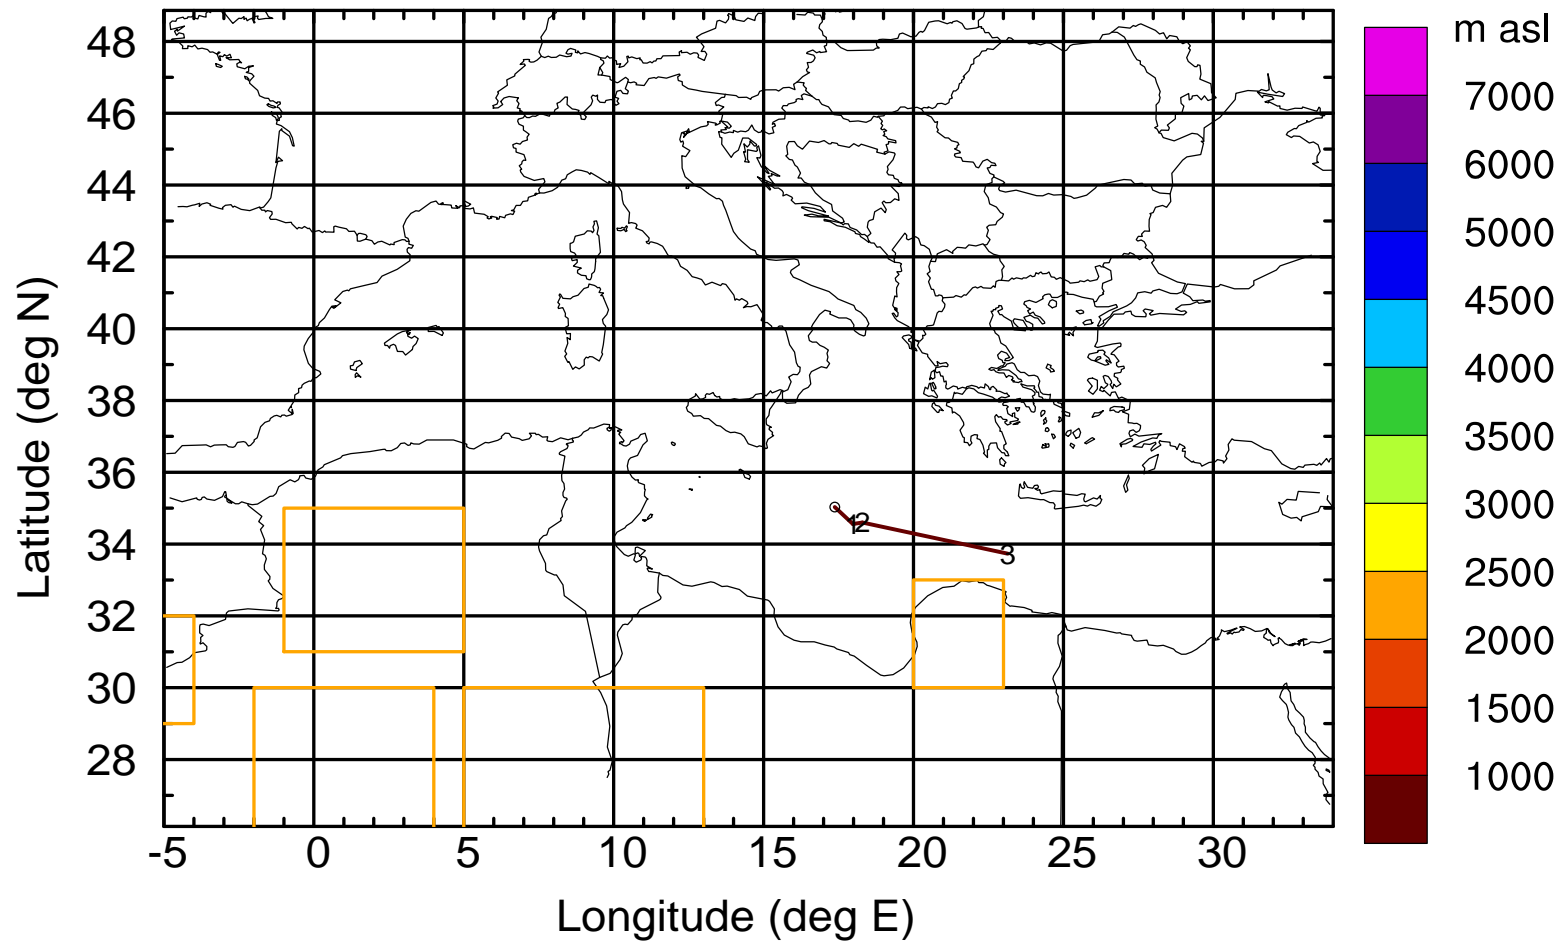

Paphos ground station 20170419

BWD 20170419/21 -73H = 16/20 UTC