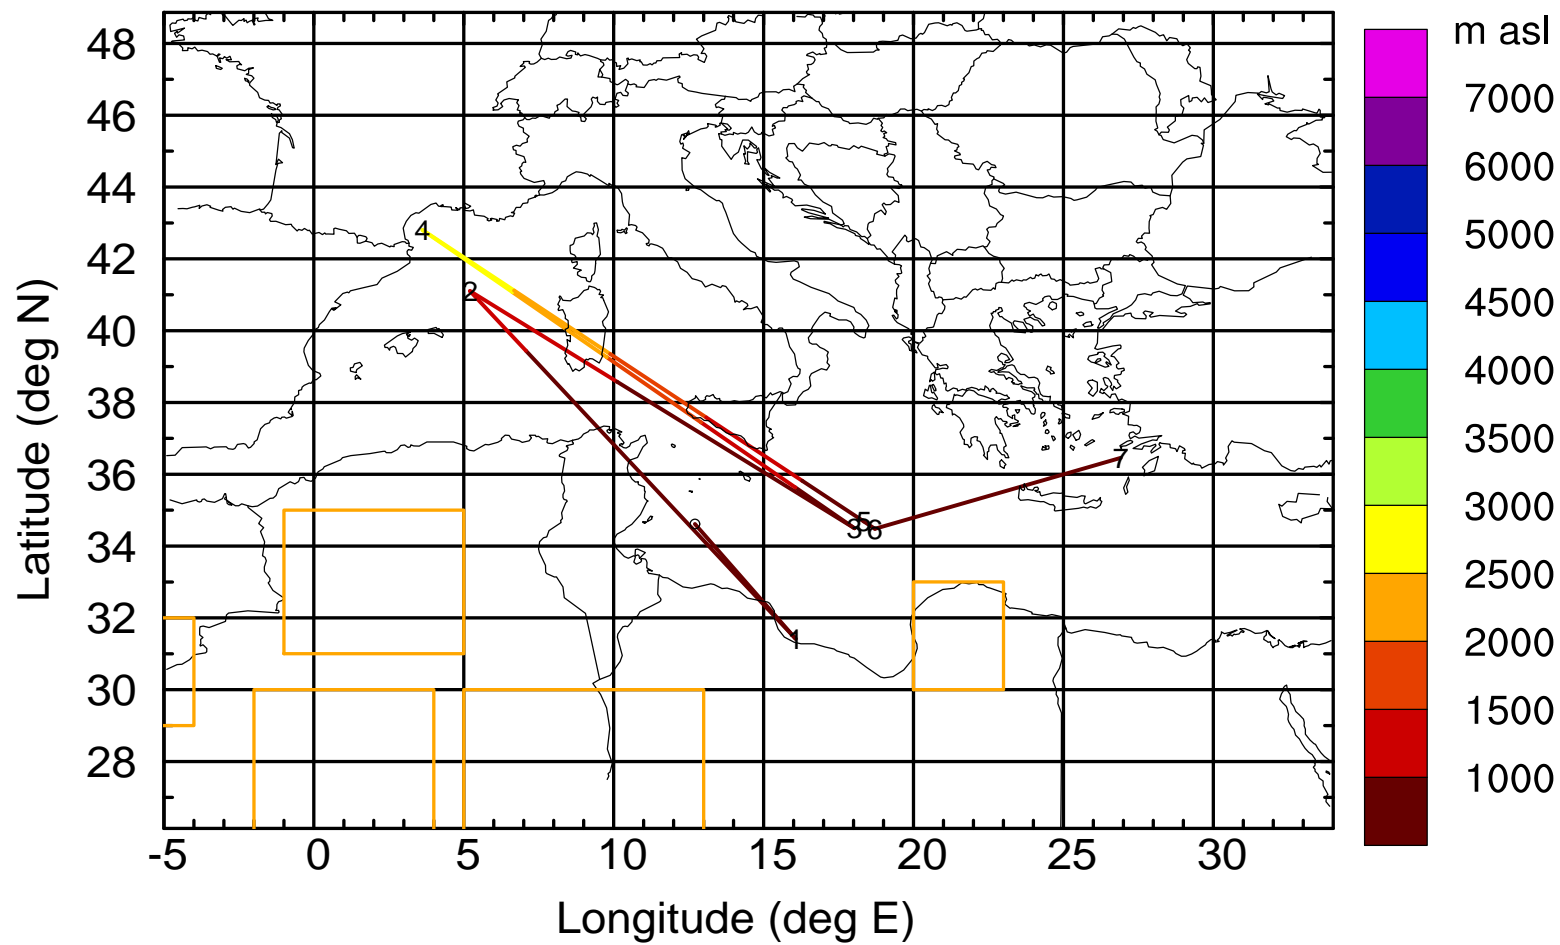

BWD 20170419/21-113H = 15/04 UTC

Paphos ground station 20170419

BWD 20170419/21-114H = 15/03 UTC

Paphos ground station 20170419

BWD 20170419/21-115H = 15/02 UTC

Paphos ground station 20170419

BWD 20170419/21-116H = 15/01 UTC