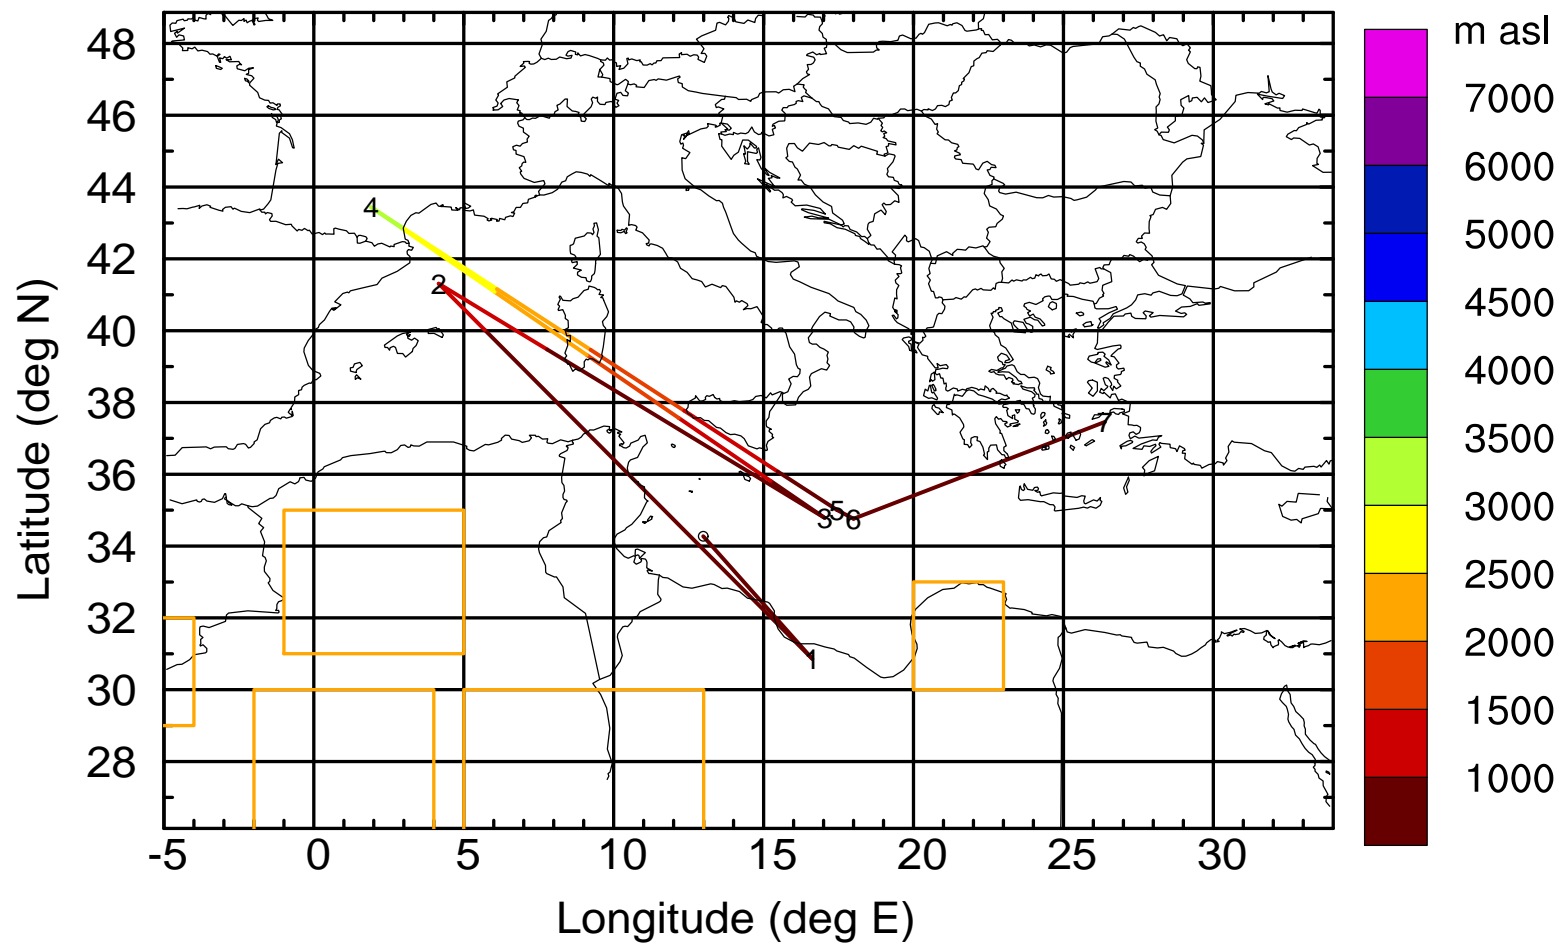

Paphos ground station 20170419

BWD 20170419/21-120H = 14/21 UTC