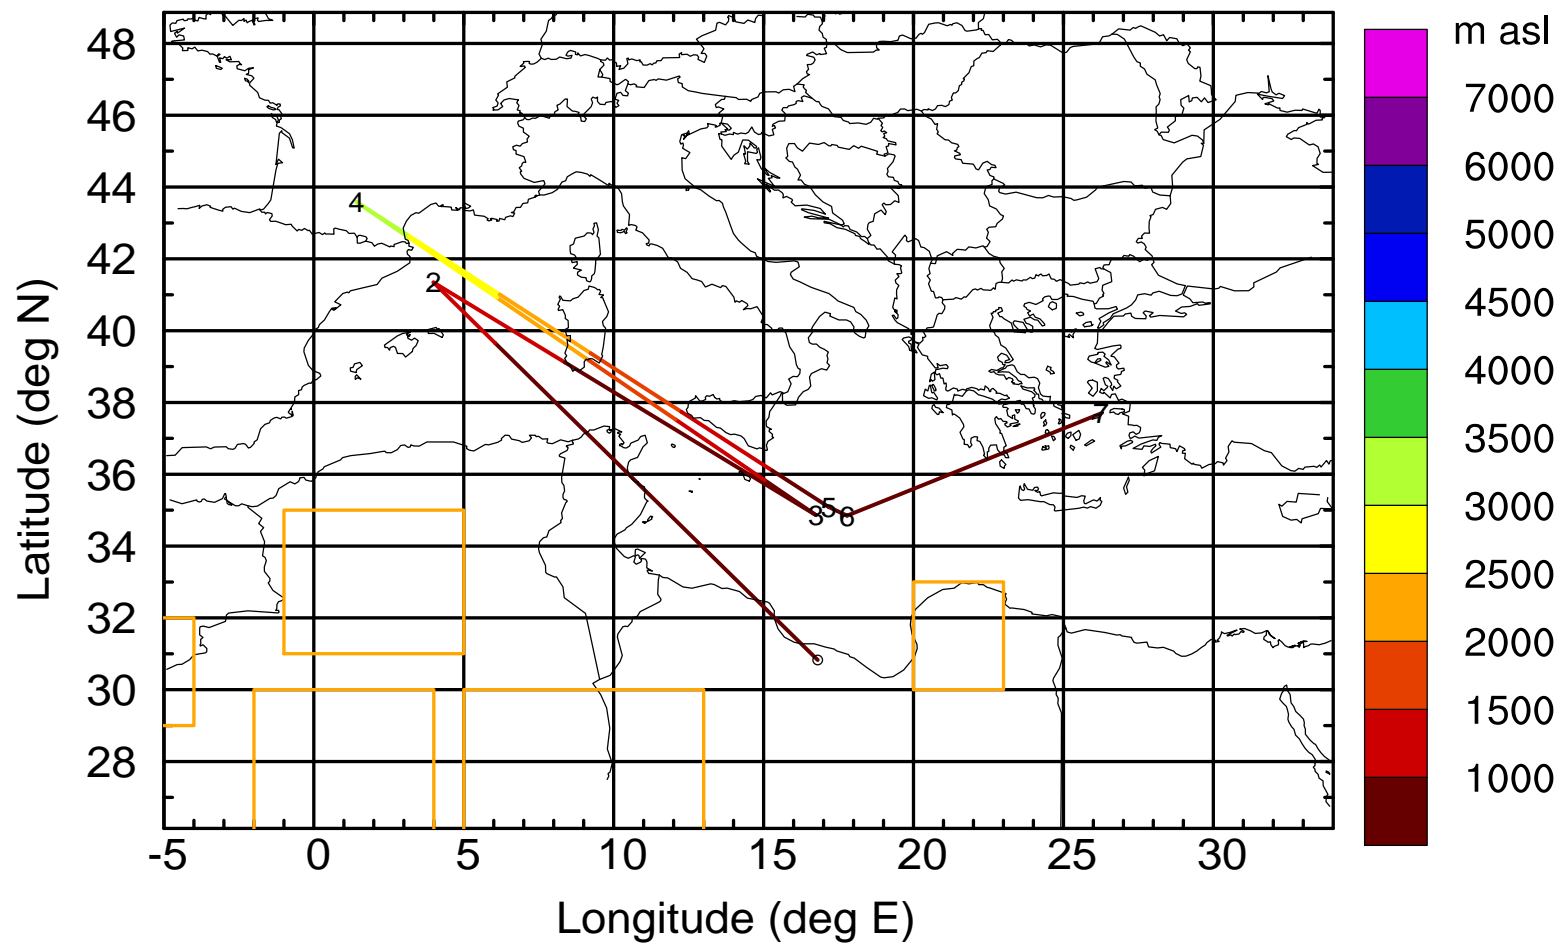

Paphos ground station 20170419

BWD 20170419/21-121H = 14/20 UTC