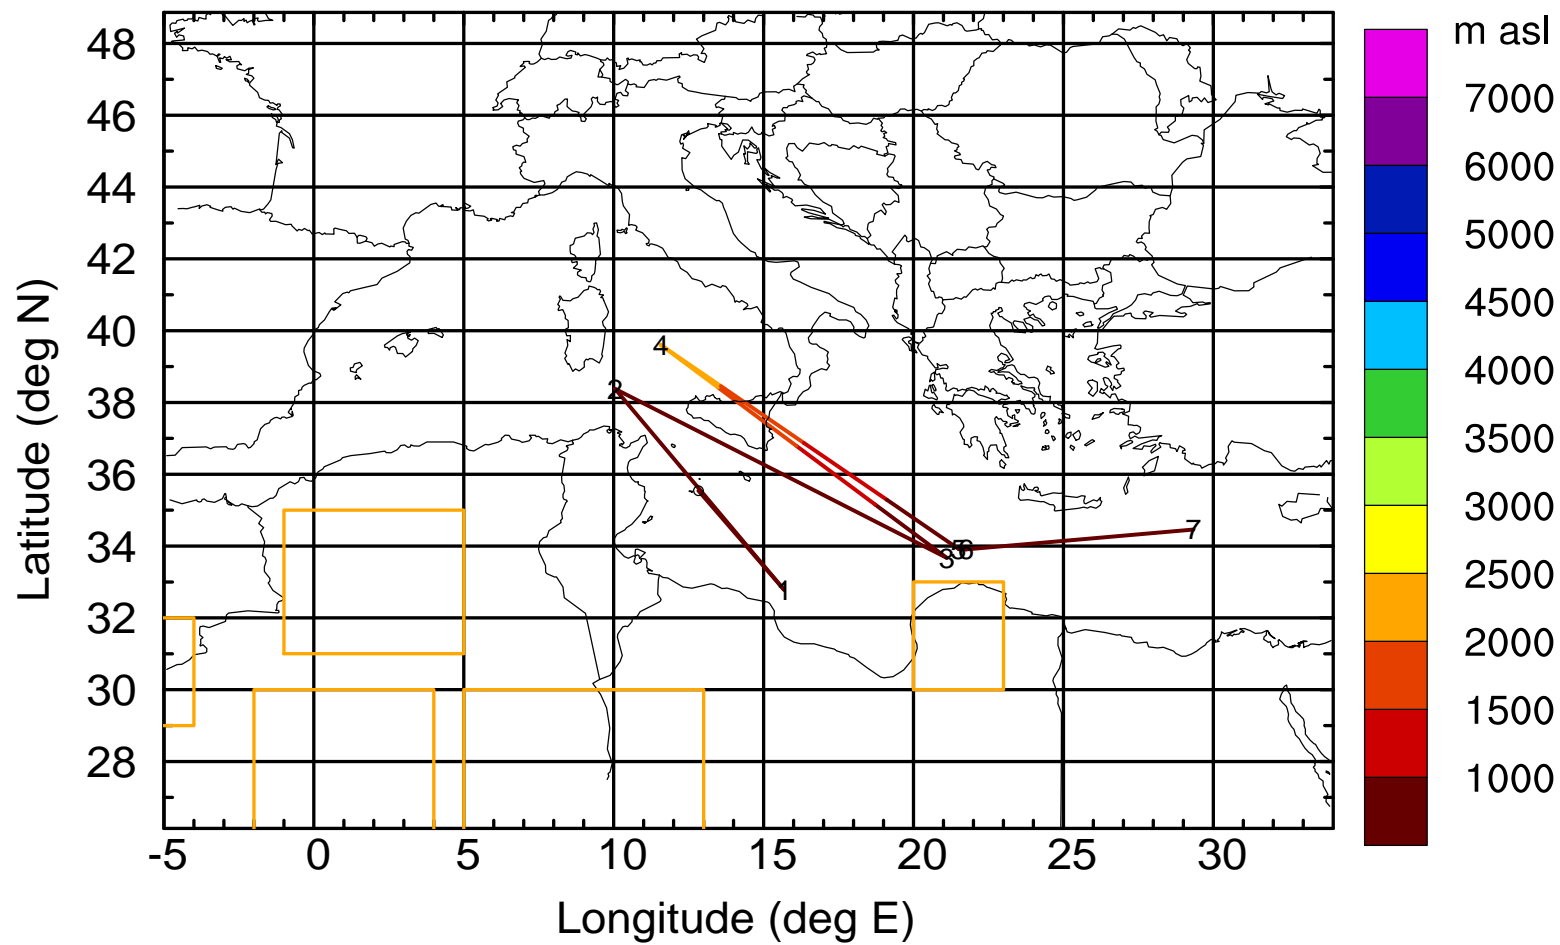

Paphos ground station 20170419

BWD 20170419/21-100H = 15/17 UTC

Paphos ground station 20170419

BWD 20170419/21-102H = 15/15 UTC

Paphos ground station 20170419

BWD 20170419/21-103H = 15/14 UTC

Paphos ground station 20170419