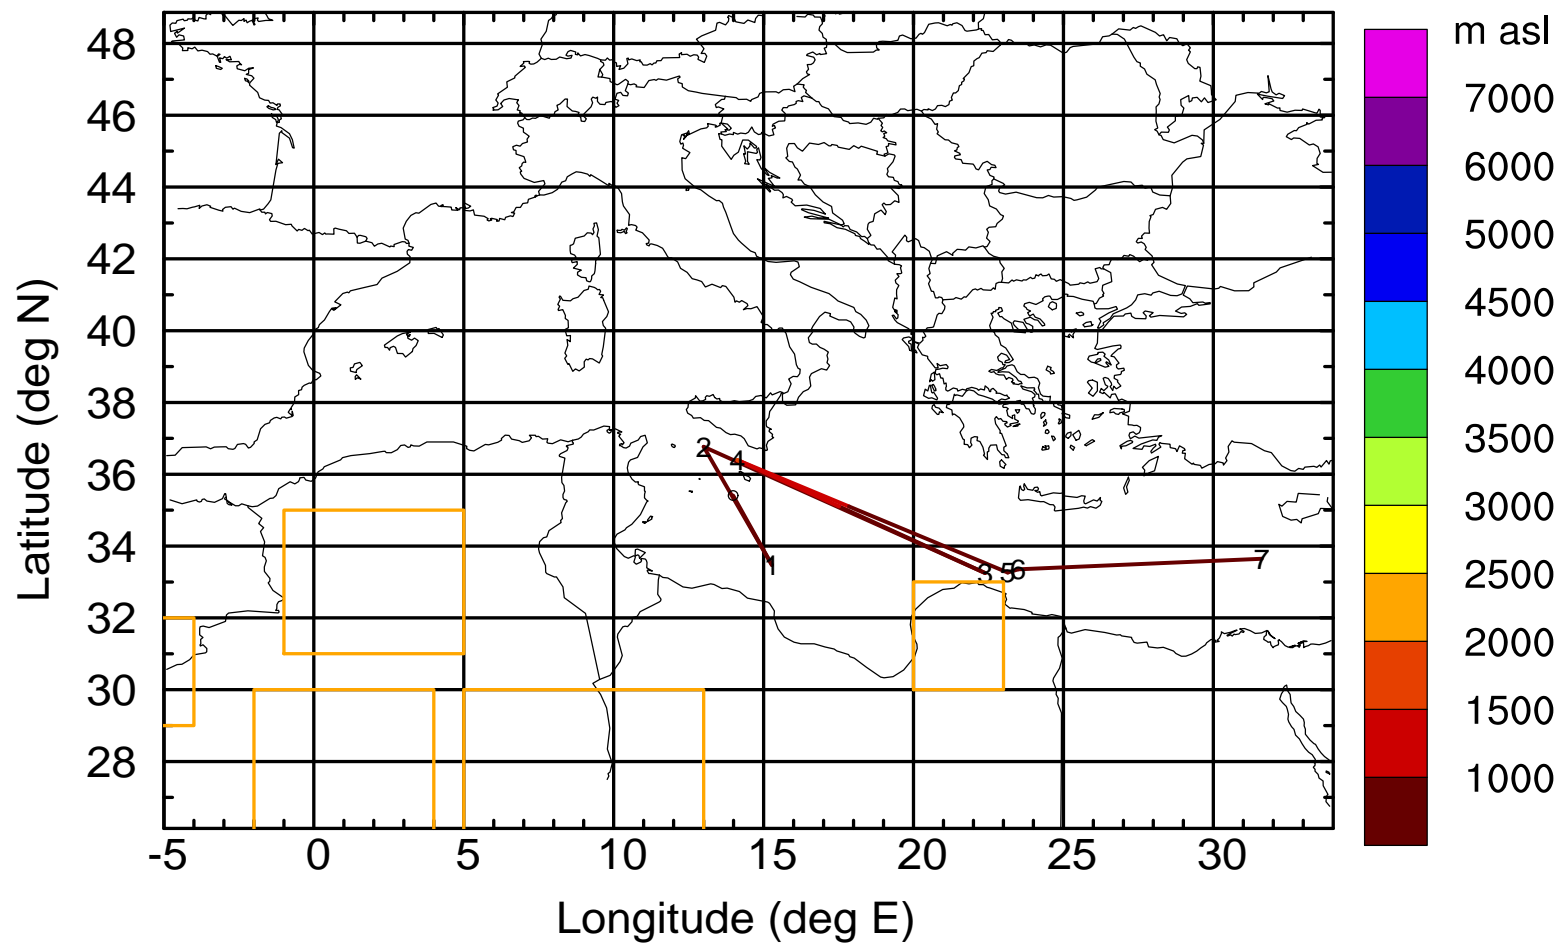

Paphos ground station 20170419

BWD 20170419/21 -91H = 16/02 UTC

Paphos ground station 20170419

BWD 20170419/21 -92H = 16/01 UTC

Paphos ground station 20170419

BWD 20170419/21 -94H = 15/23 UTC

Paphos ground station 20170419