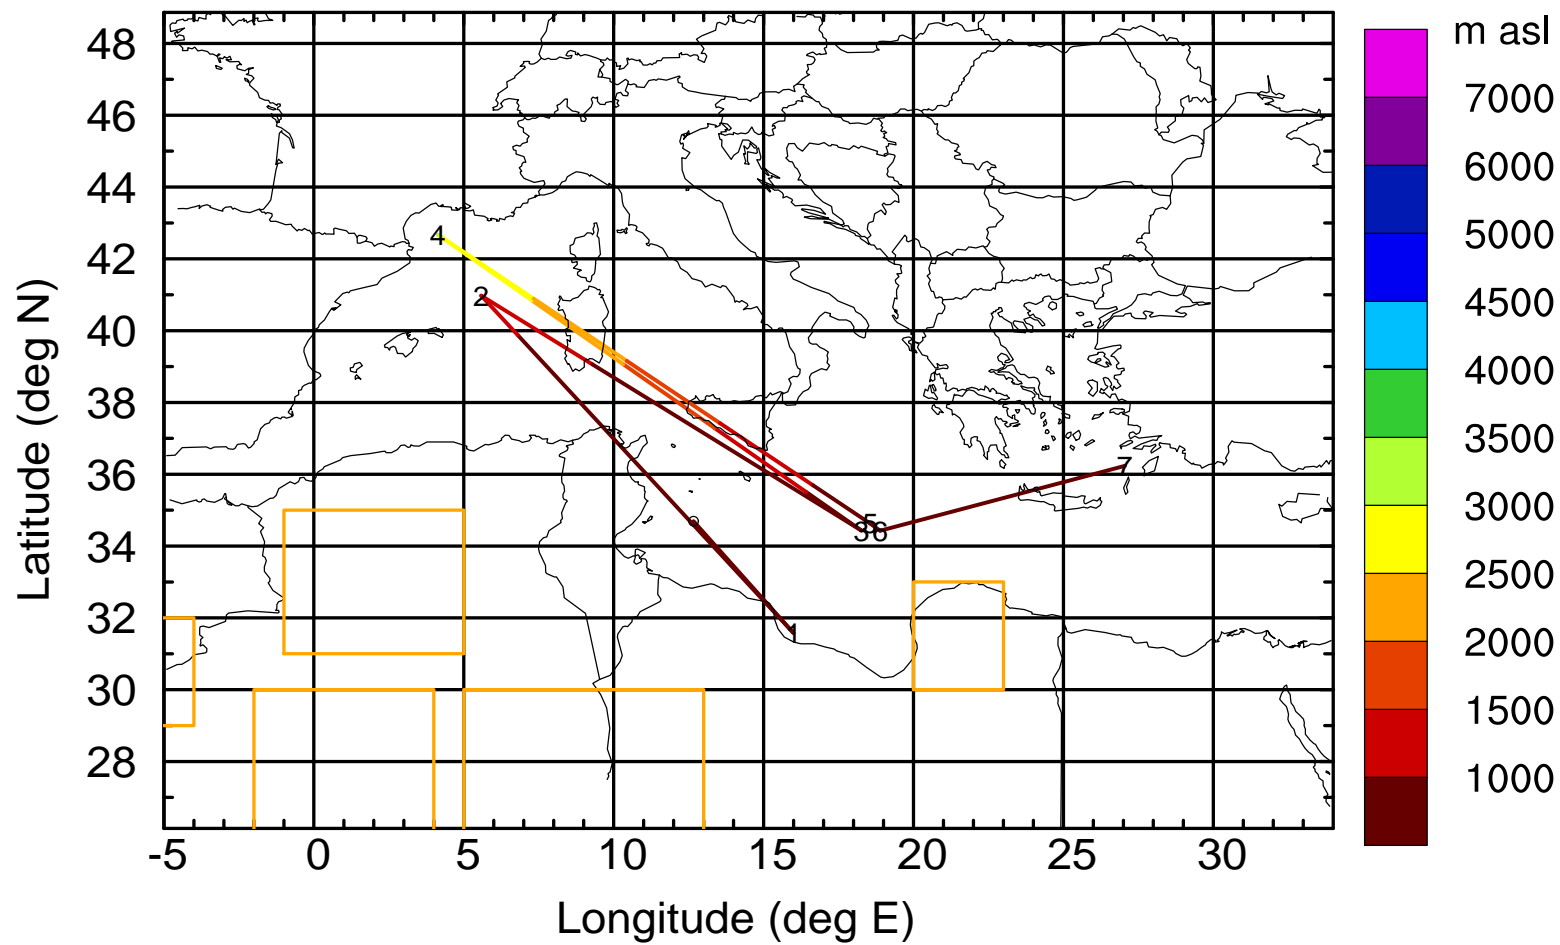

BWD 20170419/21-113H = 15/04 UTC

Paphos ground station 20170419

BWD 20170419/21-114H = 15/03 UTC

Paphos ground station 20170419

BWD 20170419/21-115H = 15/02 UTC

Paphos ground station 20170419

BWD 20170419/21-116H = 15/01 UTC