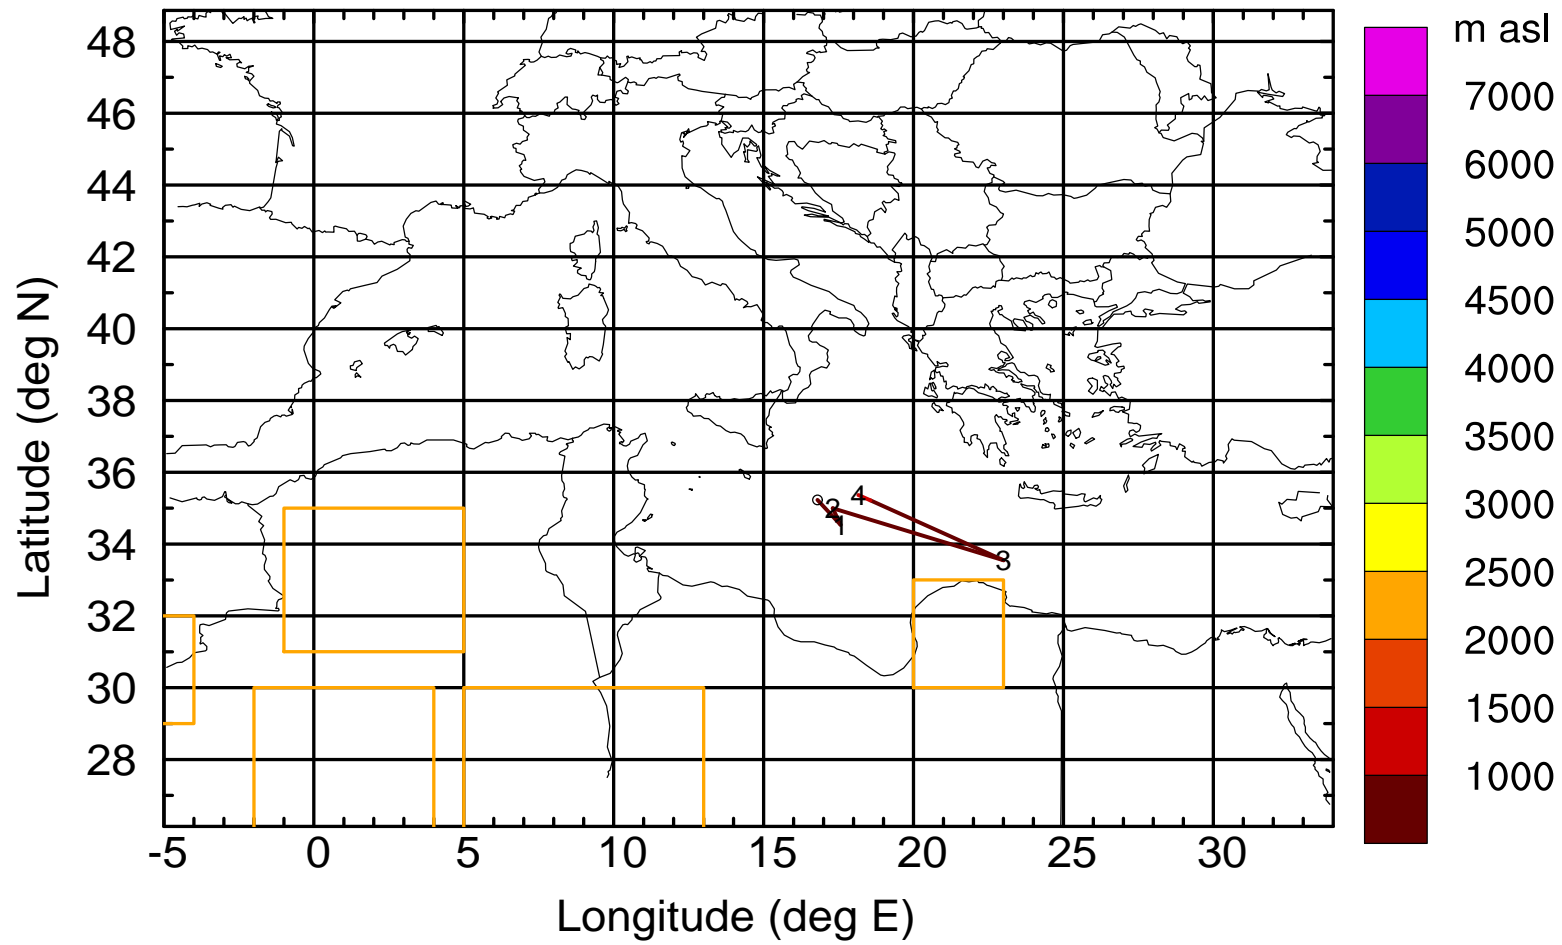

Paphos ground station 20170419

BWD 20170419/21 -77H = 16/16 UTC