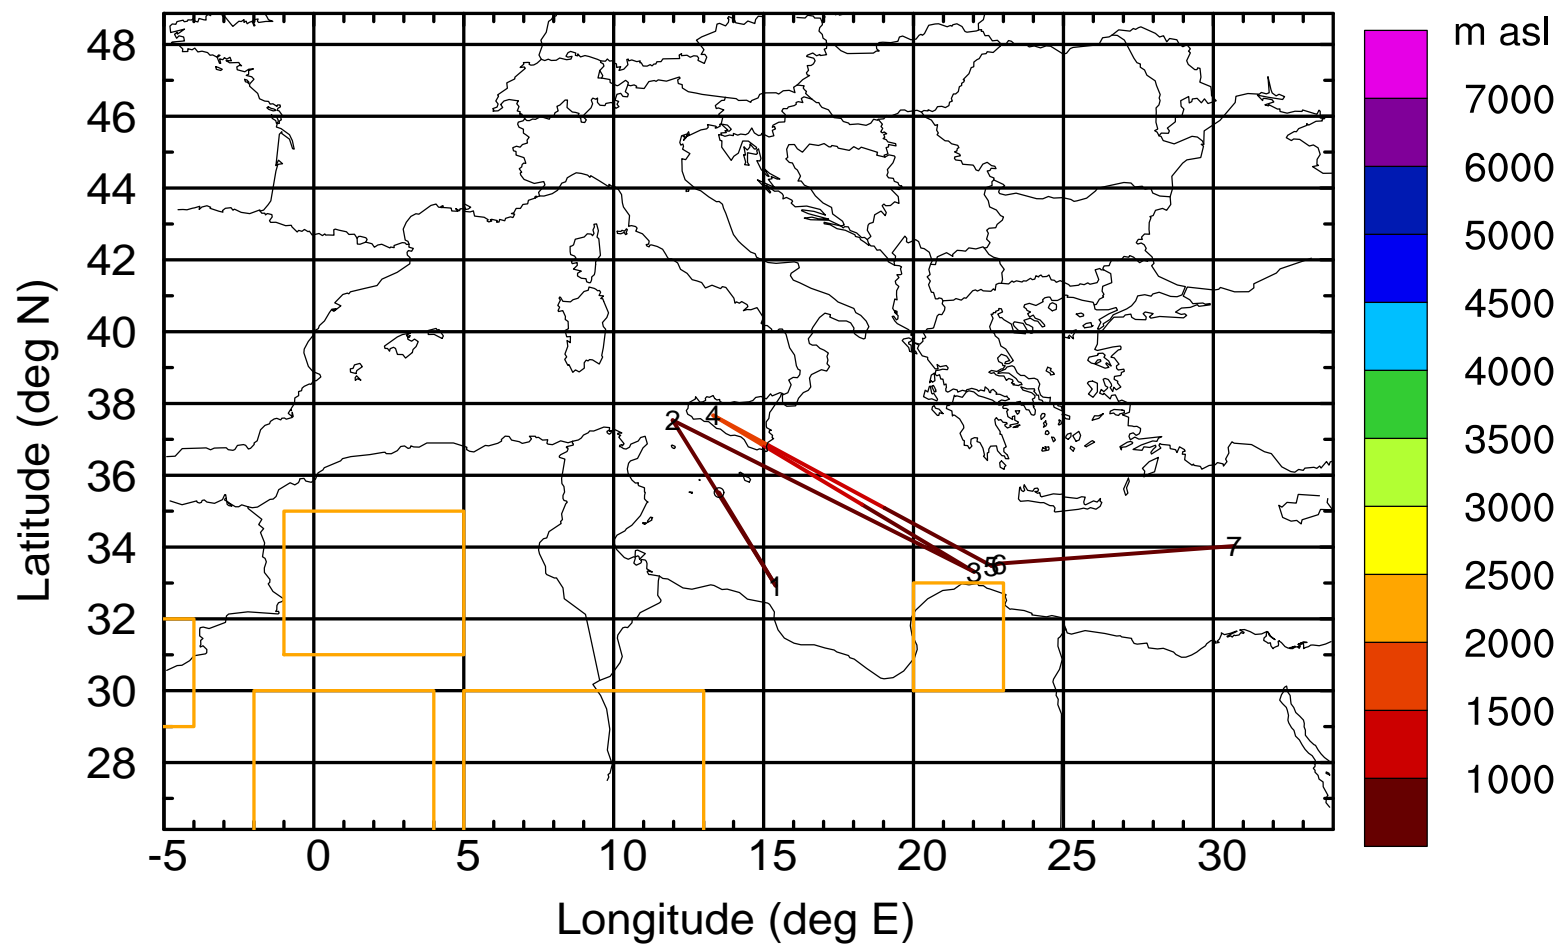

BWD 20170419/21 -96H = 15/21 UTC

Paphos ground station 20170419

BWD 20170419/21 -97H = 15/20 UTC

Paphos ground station 20170419

BWD 20170419/21 -98H = 15/19 UTC

Paphos ground station 20170419

BWD 20170419/21 -99H = 15/18 UTC