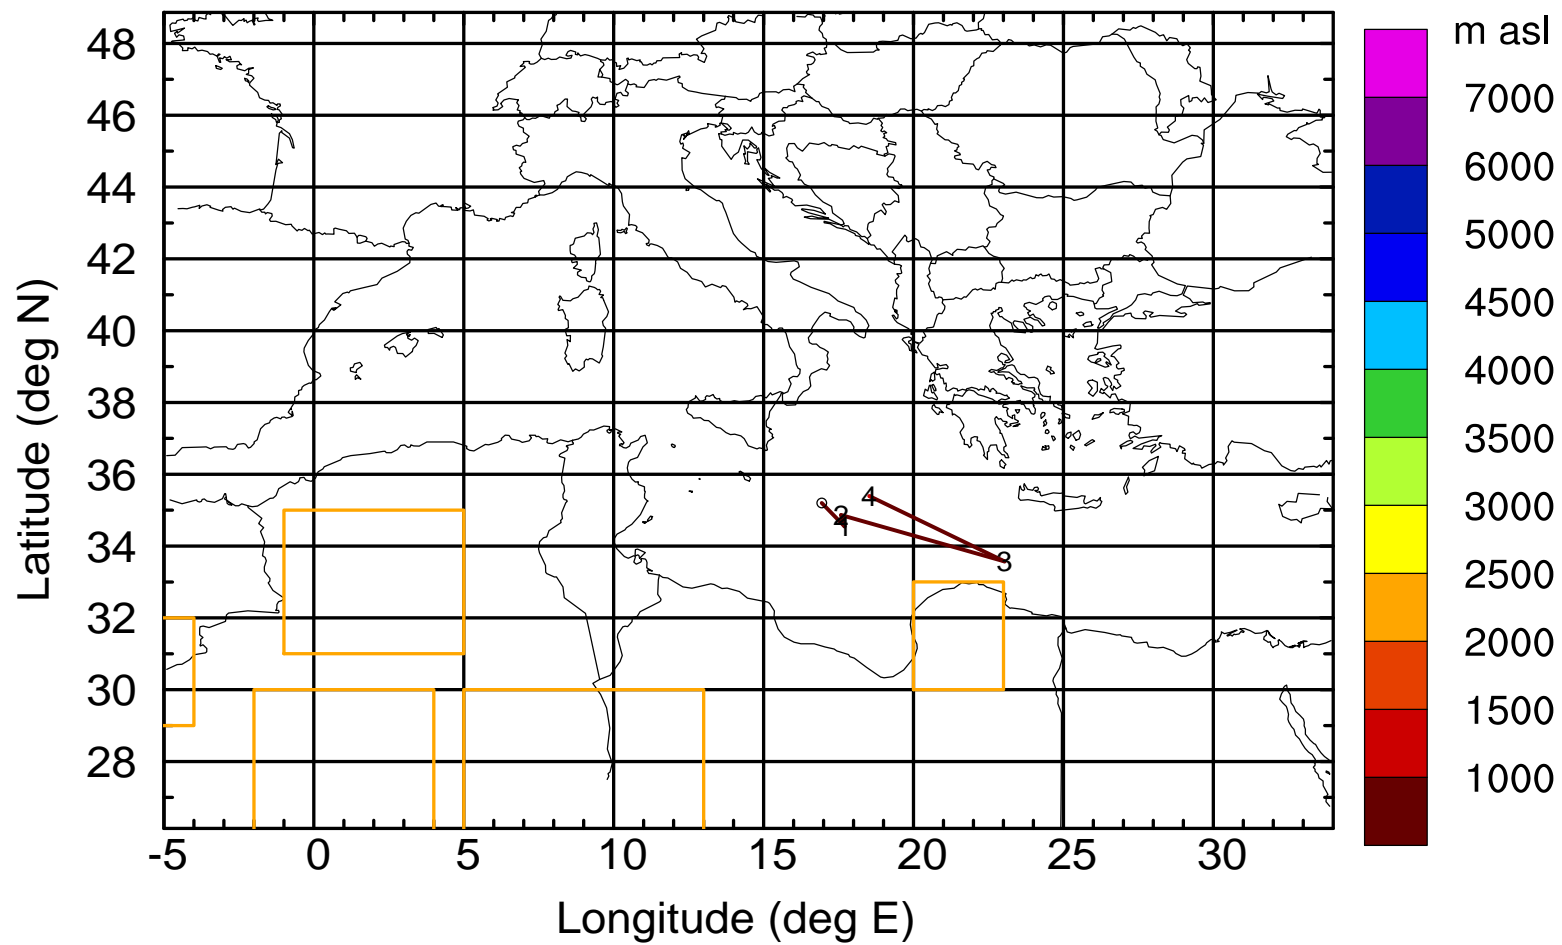

Paphos ground station 20170419

BWD 20170419/21 -76H = 16/17 UTC