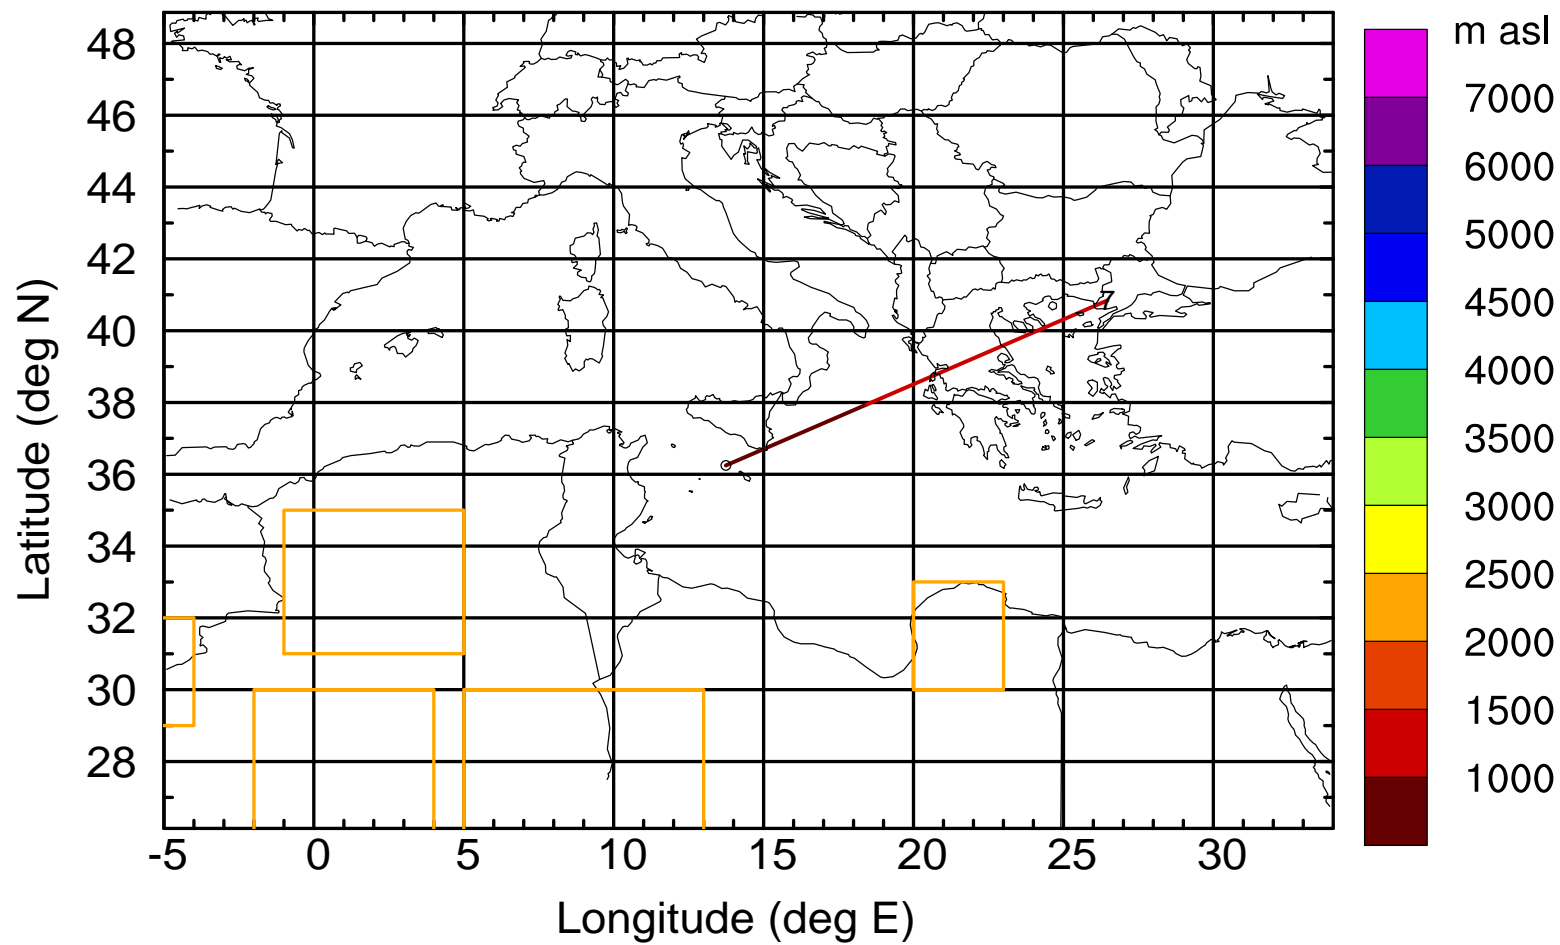

BWD 20170419/21-134H = 14/07 UTC

Paphos ground station 20170419

BWD 20170419/21-135H = 14/06 UTC

Paphos ground station 20170419

BWD 20170419/21-136H = 14/05 UTC

Paphos ground station 20170419

BWD 20170419/21-137H = 14/04 UTC