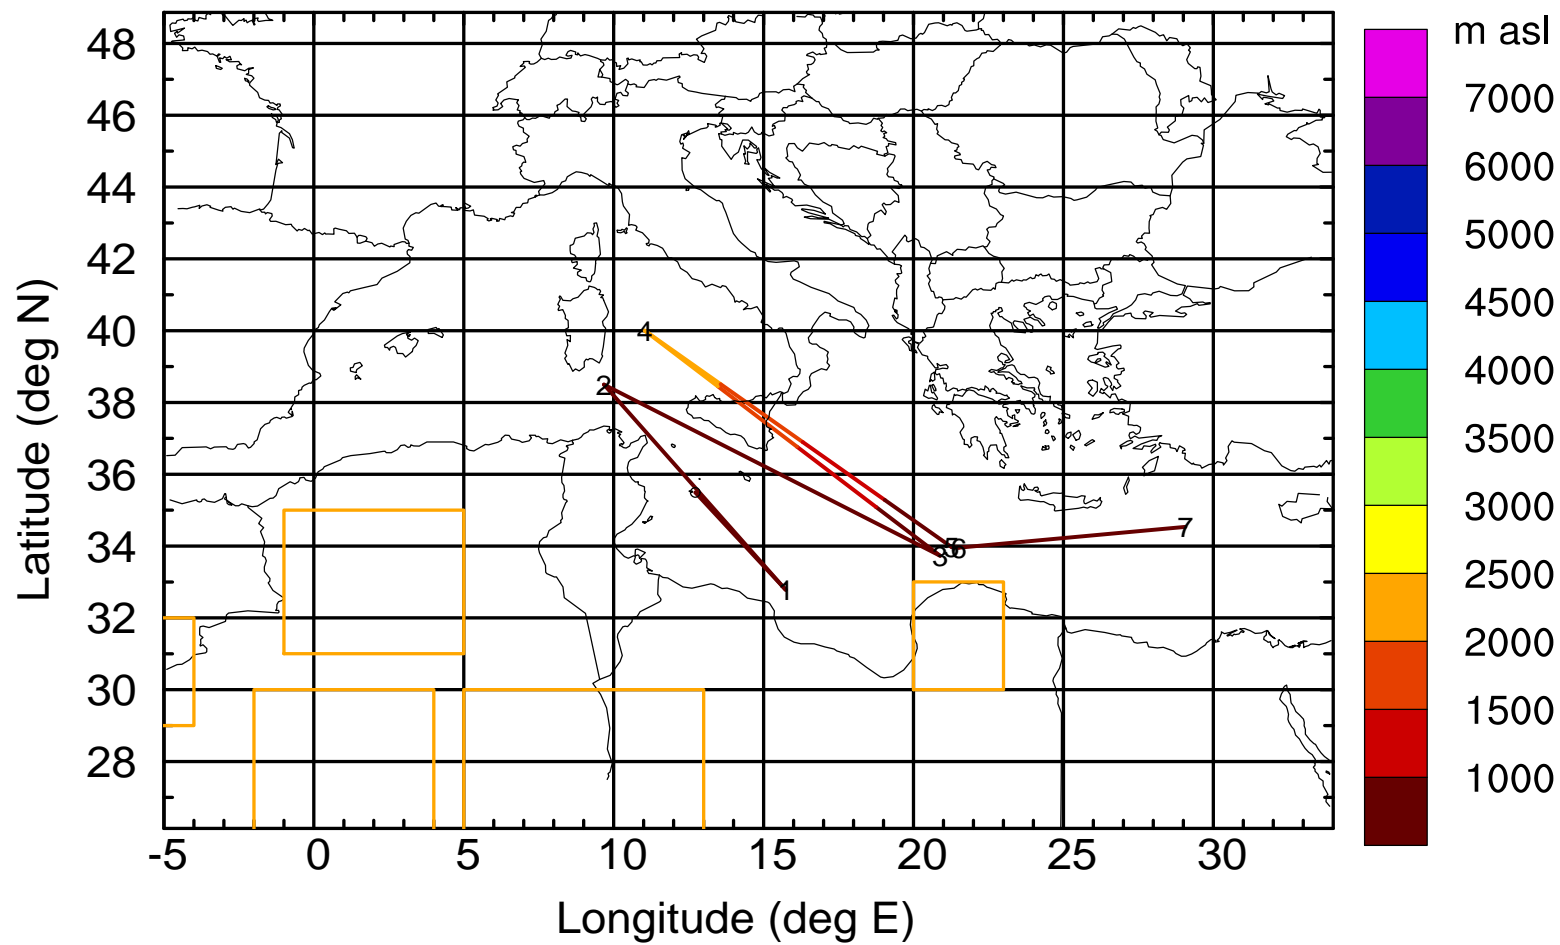

Paphos ground station 20170419

BWD 20170419/21-104H = 15/13 UTC