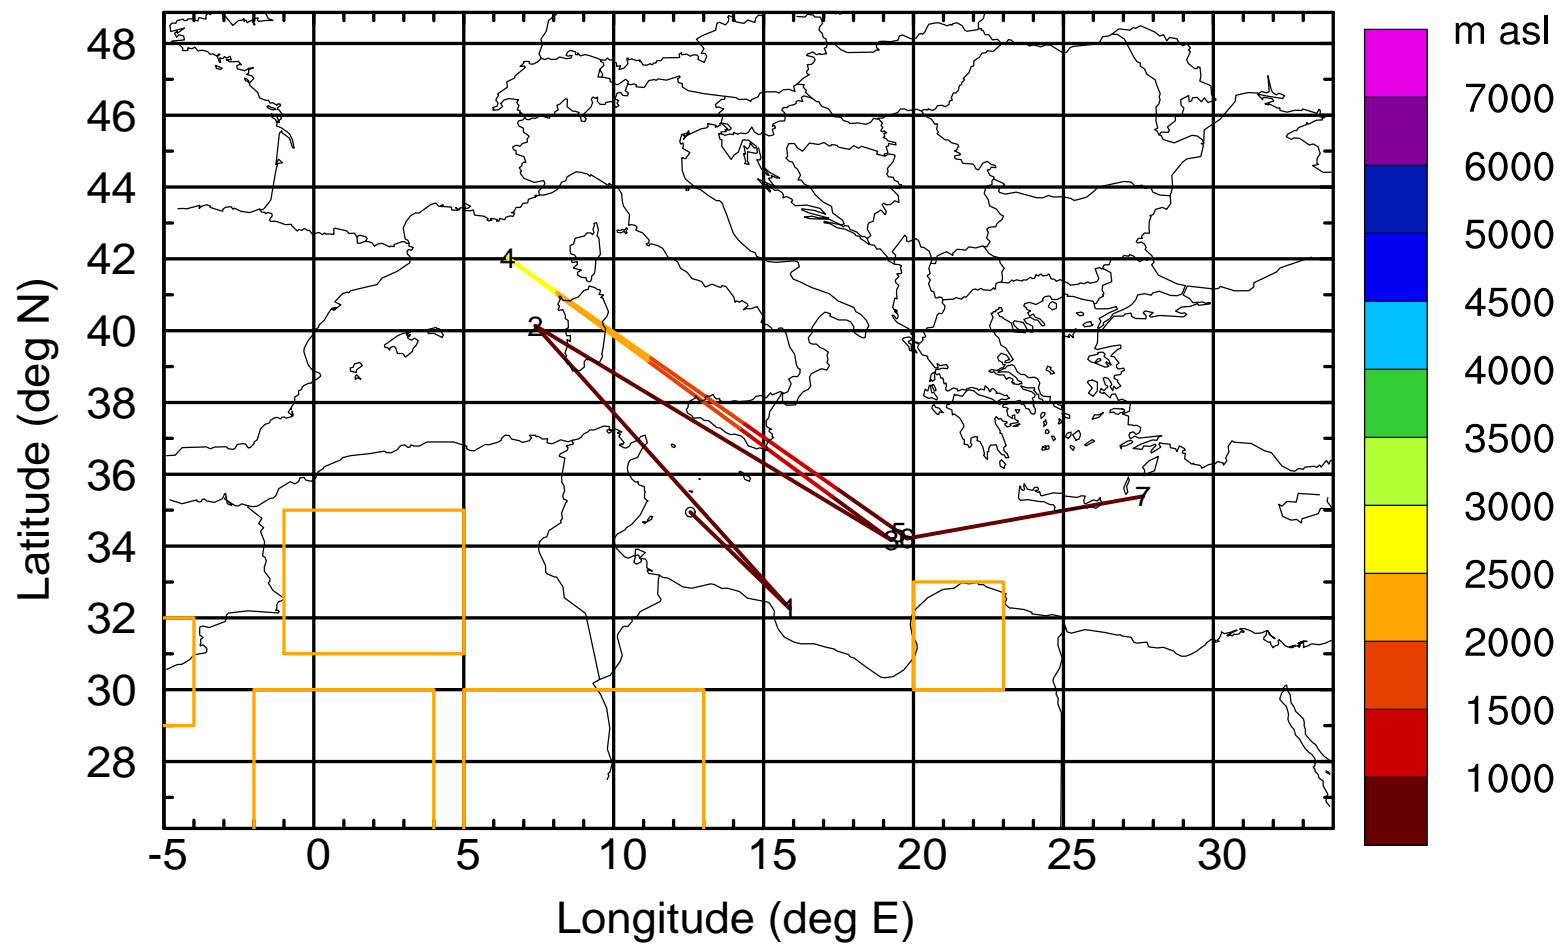

Paphos ground station 20170419

BWD 20170419/21-111H = 15/06 UTC