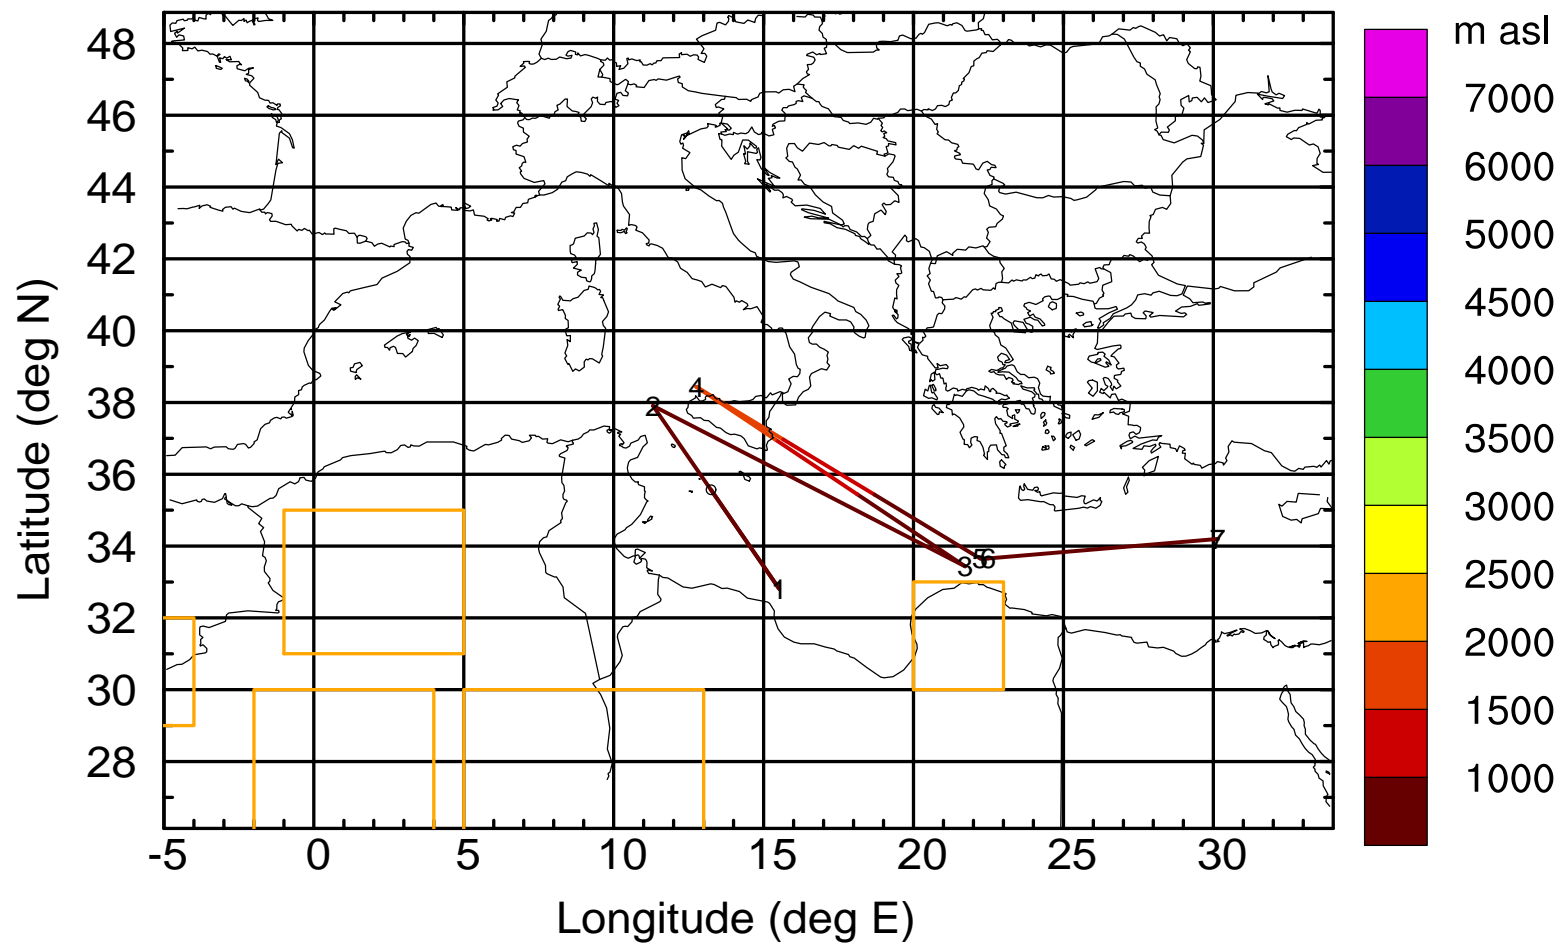

Paphos ground station 20170419

BWD 20170419/21-100H = 15/17 UTC