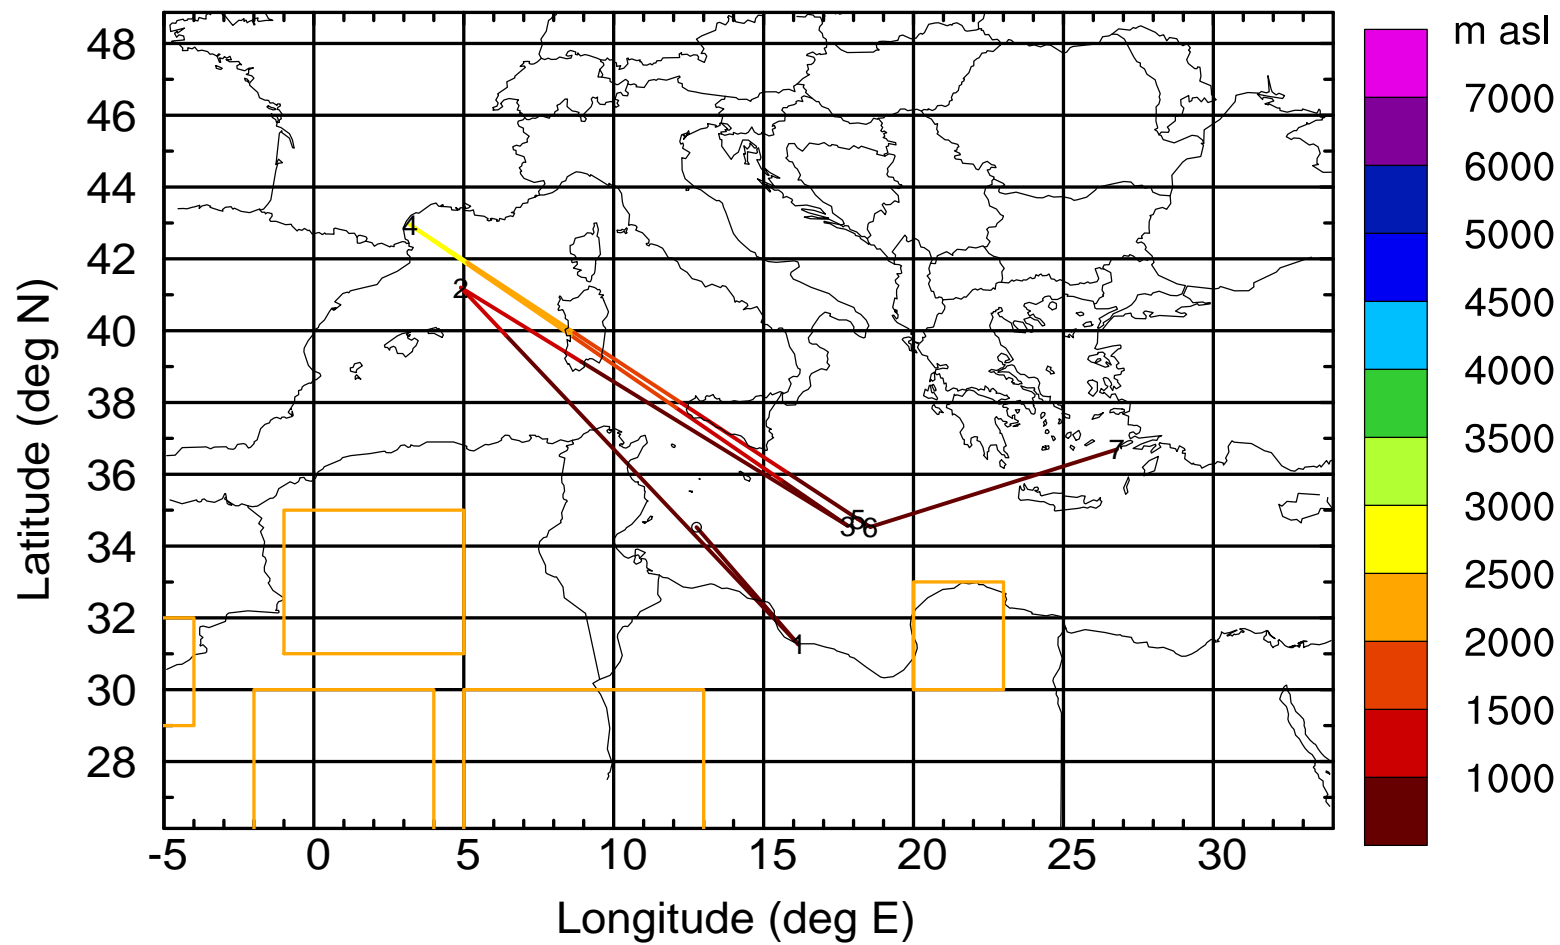

Paphos ground station 20170419

BWD 20170419/21-117H = 15/00 UTC