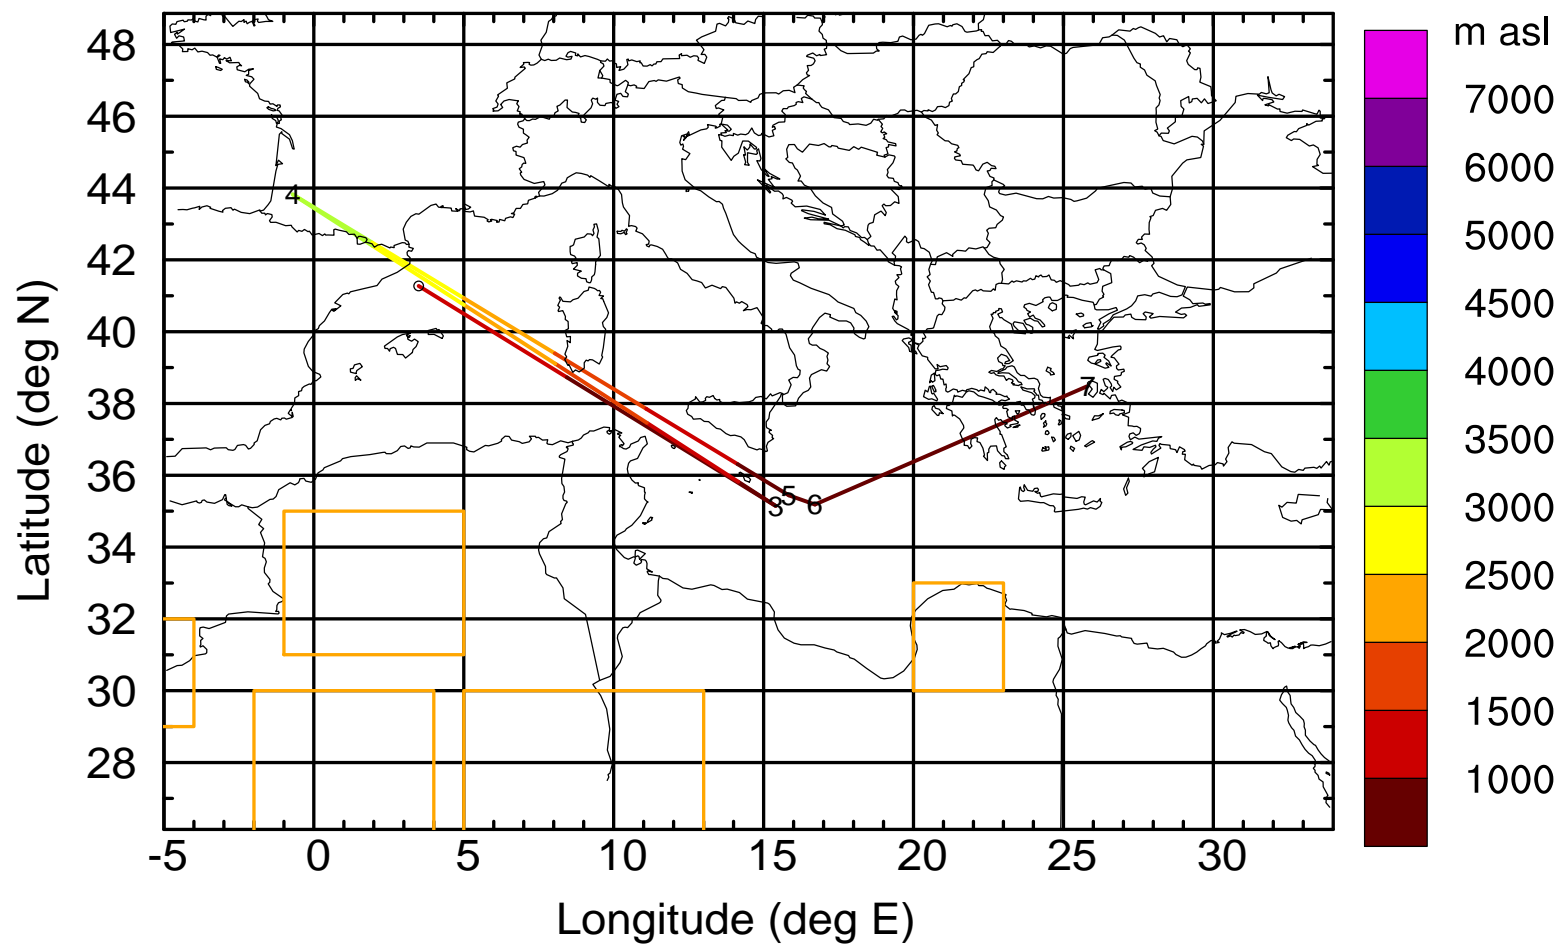

Paphos ground station 20170419

BWD 20170419/21-125H = 14/16 UTC