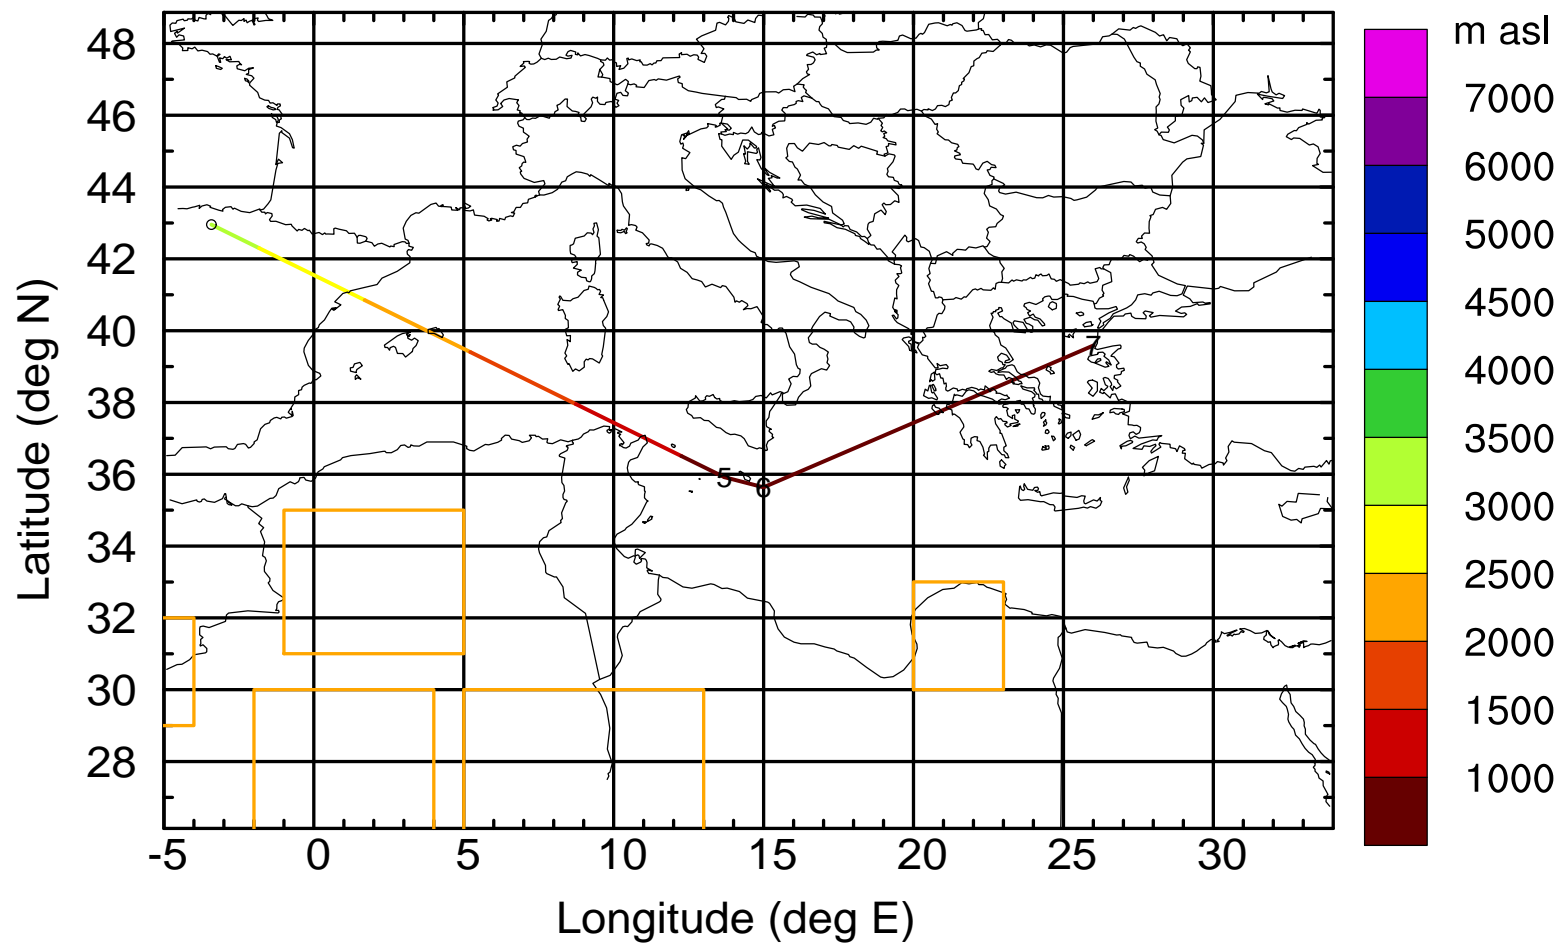

Paphos ground station 20170419

BWD 20170419/21-131H = 14/10 UTC