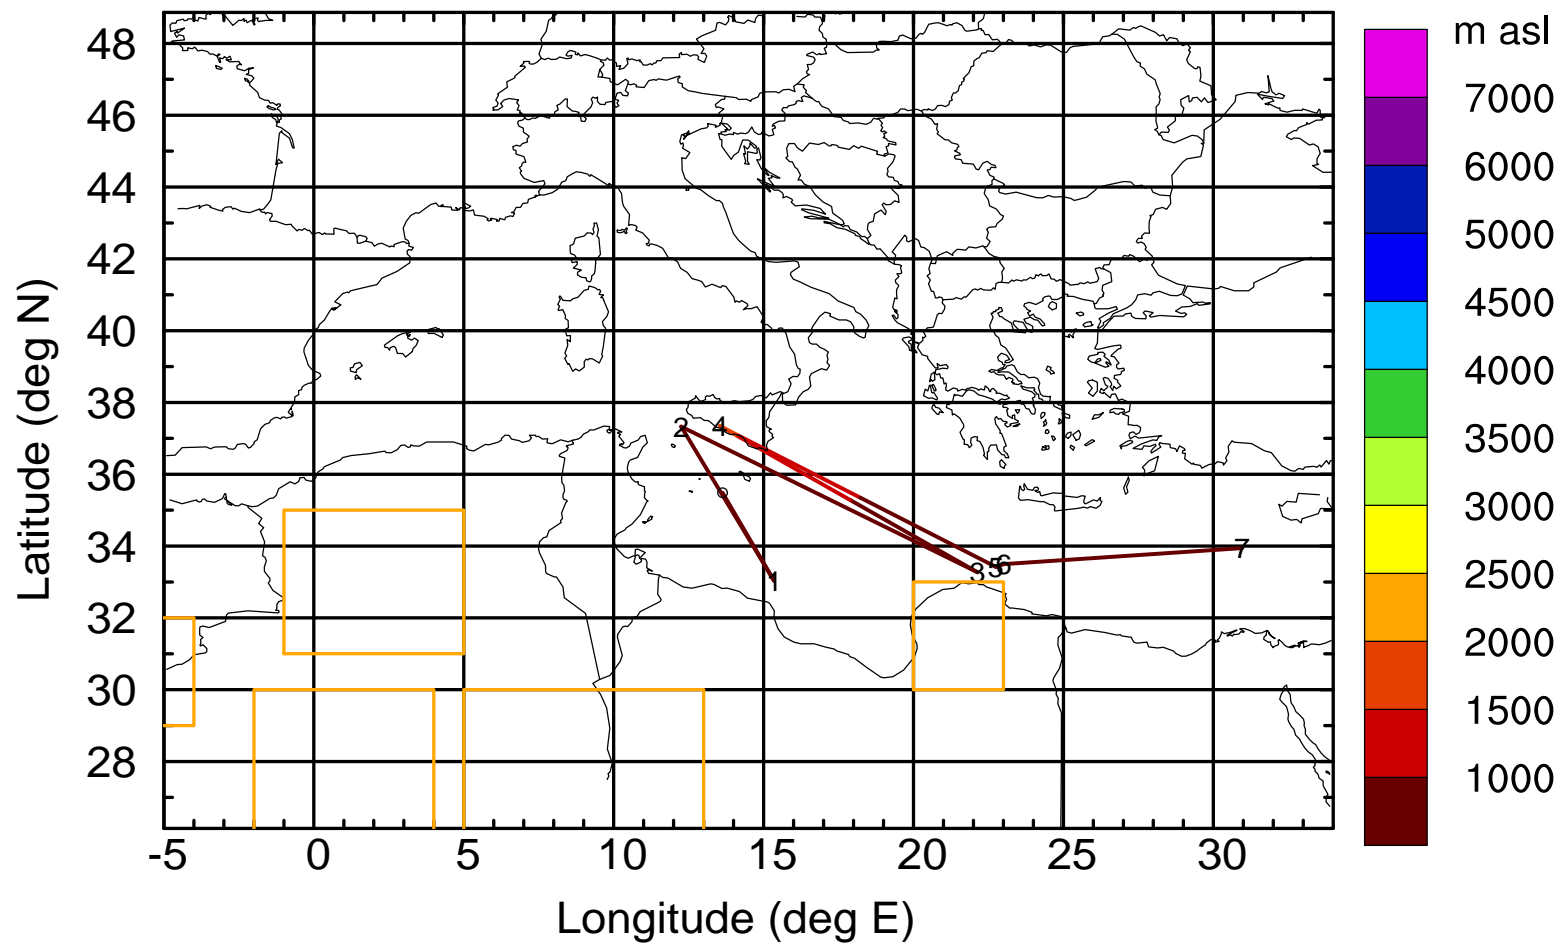

Paphos ground station 20170419

BWD 20170419/21 -97H = 15/20 UTC