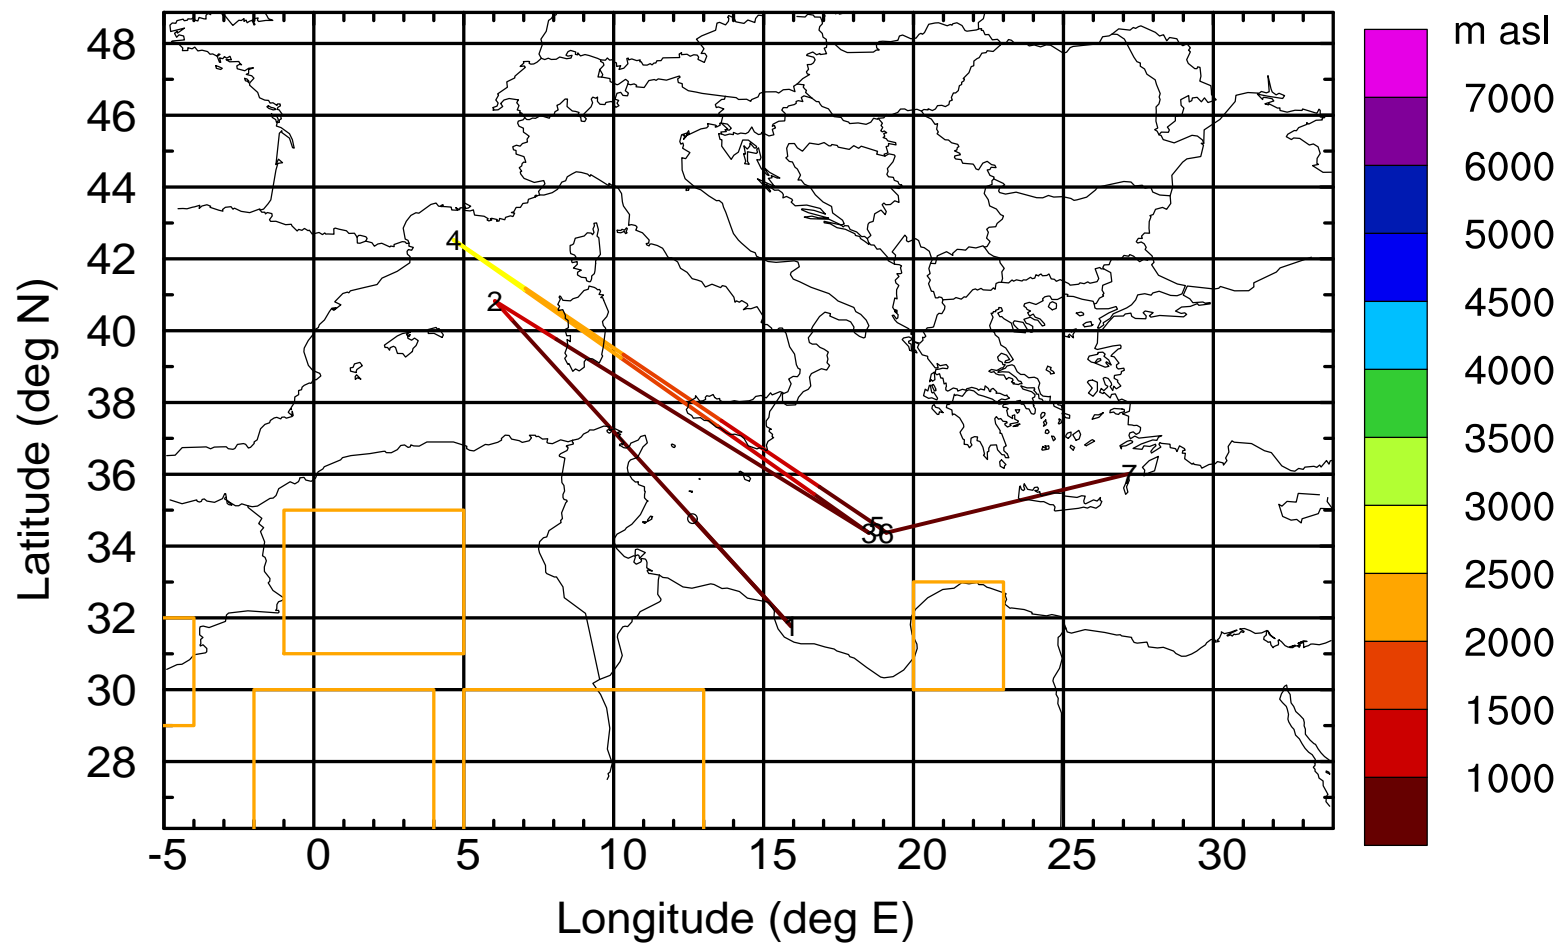

Paphos ground station 20170419

BWD 20170419/21-114H = 15/03 UTC