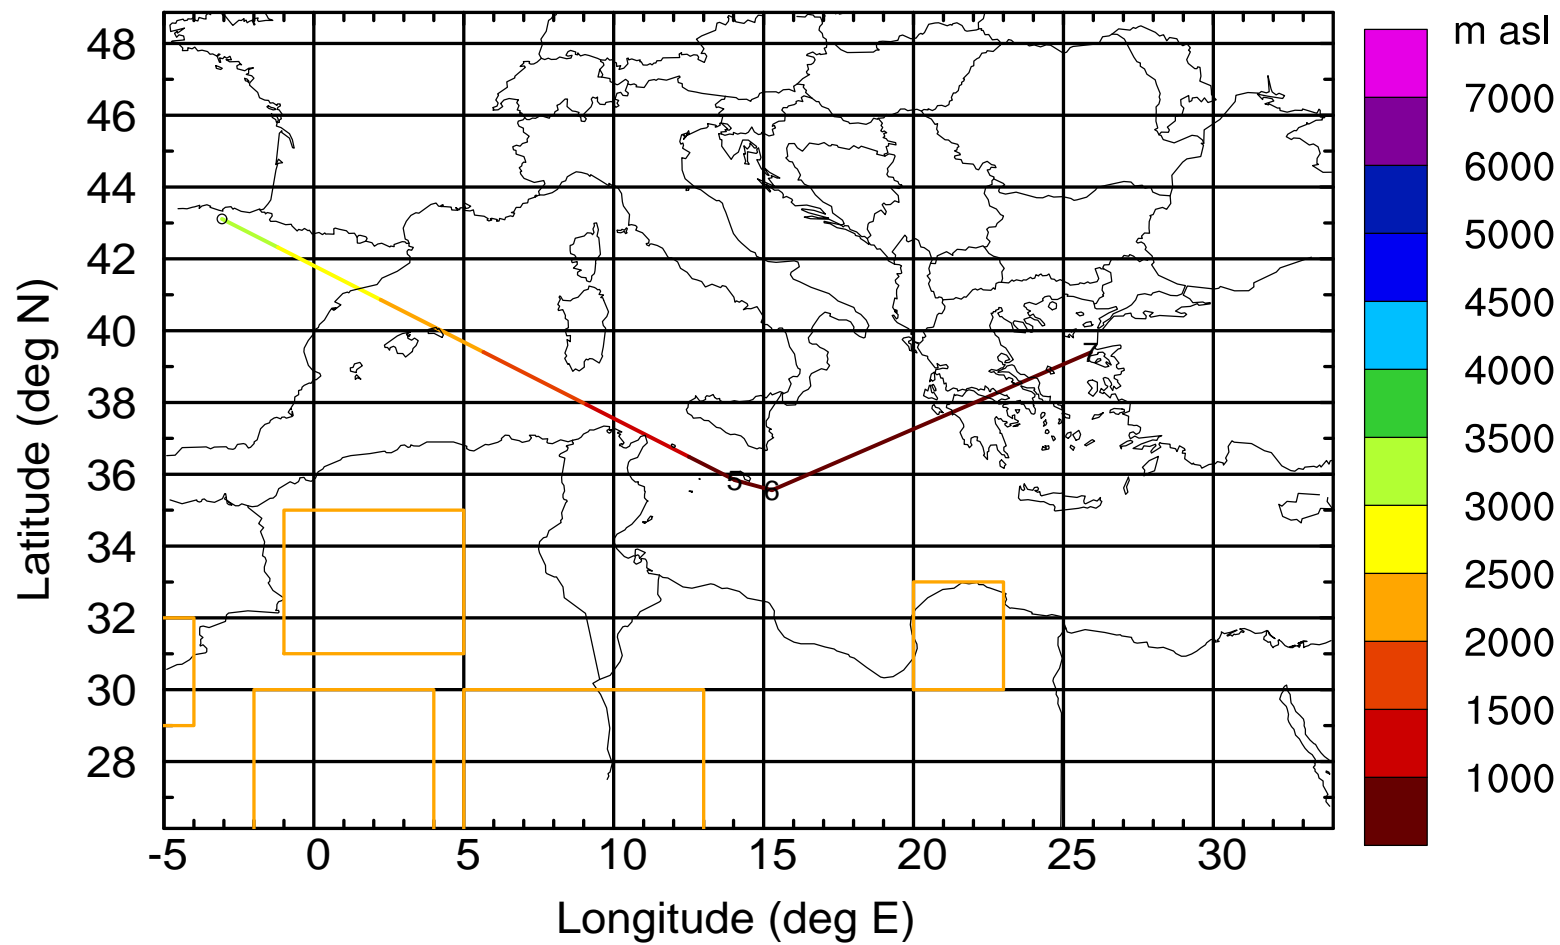

BWD 20170419/21-127H = 14/14 UTC

Paphos ground station 20170419

BWD 20170419/21-128H = 14/13 UTC

Paphos ground station 20170419

BWD 20170419/21-129H = 14/12 UTC

Paphos ground station 20170419

BWD 20170419/21-130H = 14/11 UTC