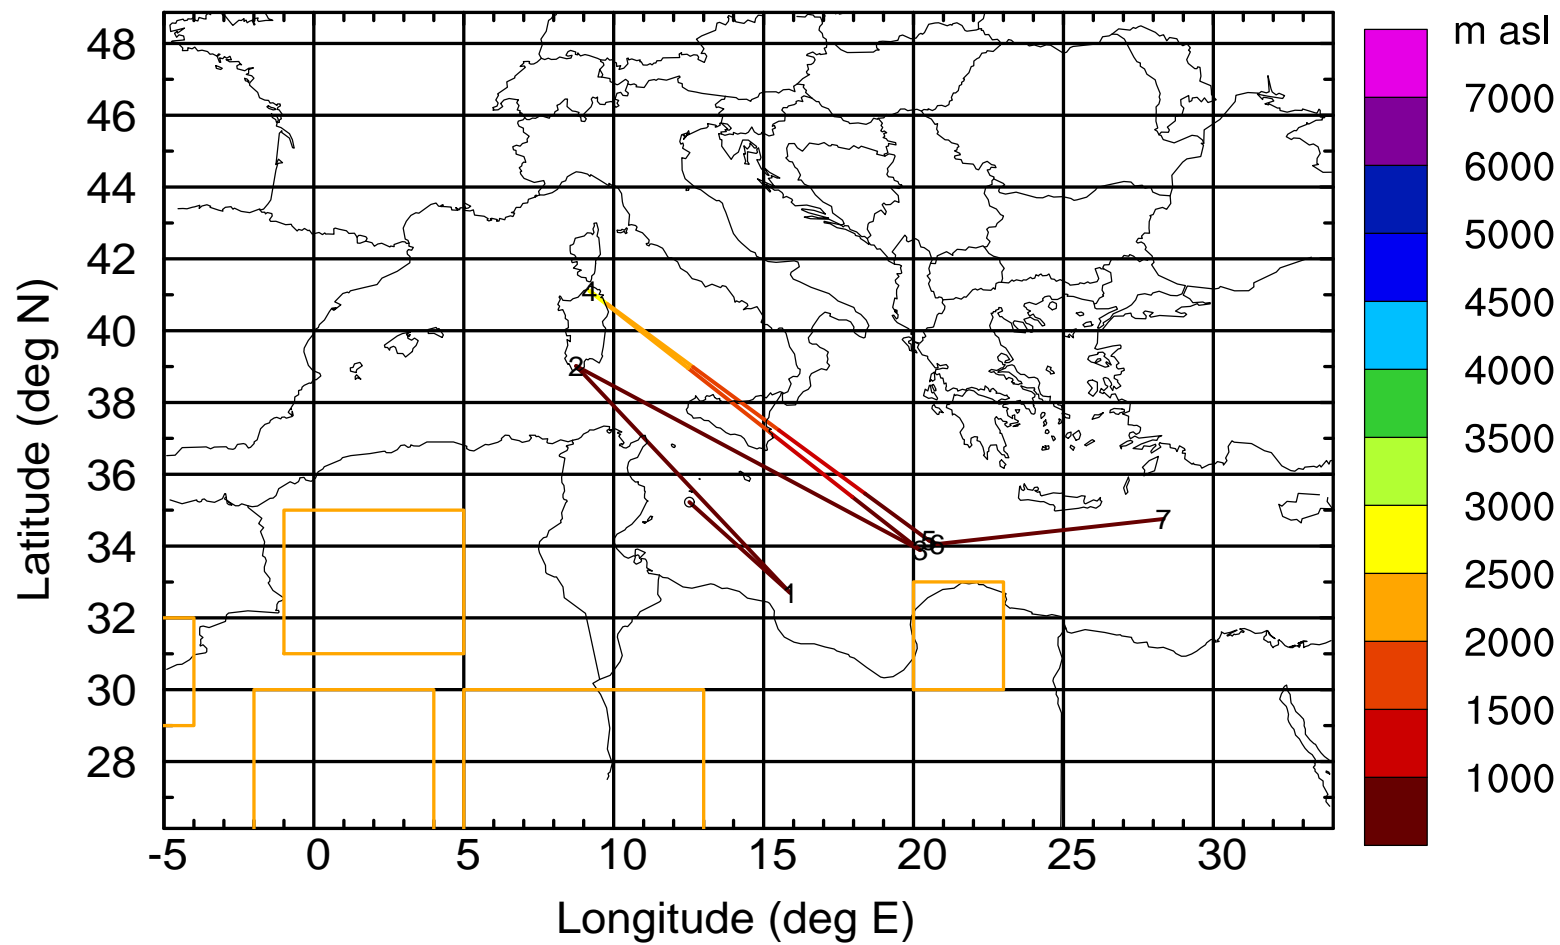

BWD 20170419/21-104H = 15/13 UTC

Paphos ground station 20170419

BWD 20170419/21-106H = 15/11 UTC

Paphos ground station 20170419

BWD 20170419/21-107H = 15/10 UTC

Paphos ground station 20170419

BWD 20170419/21-108H = 15/09 UTC