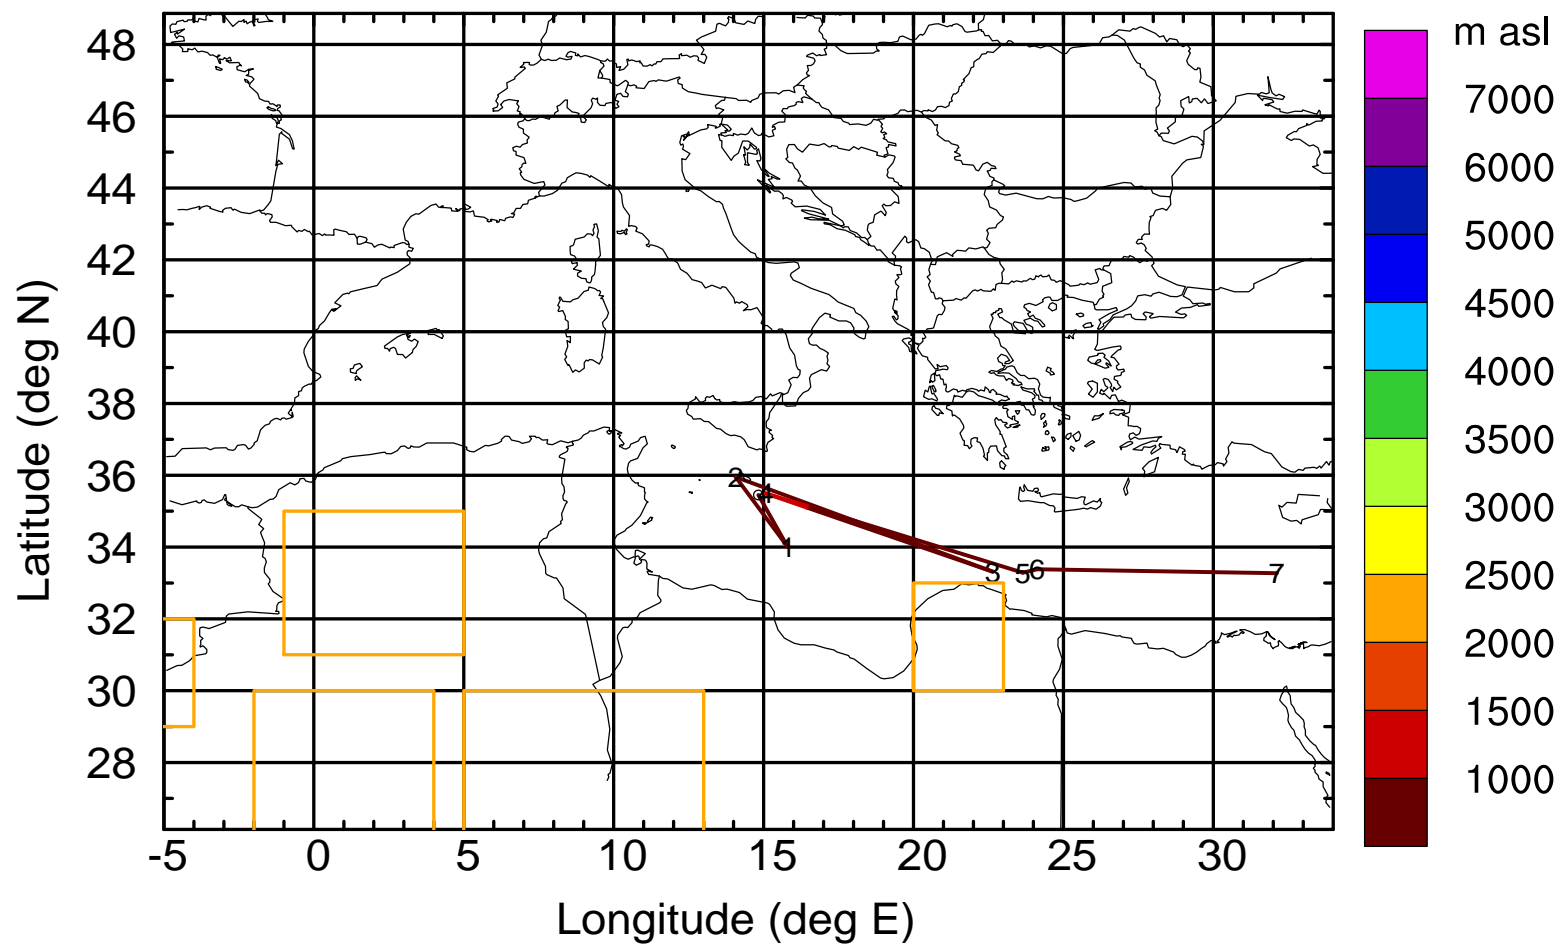

BWD 20170419/21 -87H = 16/06 UTC

Paphos ground station 20170419

BWD 20170419/21 -88H = 16/05 UTC

Paphos ground station 20170419

BWD 20170419/21 -89H = 16/04 UTC

Paphos ground station 20170419

BWD 20170419/21 -90H = 16/03 UTC