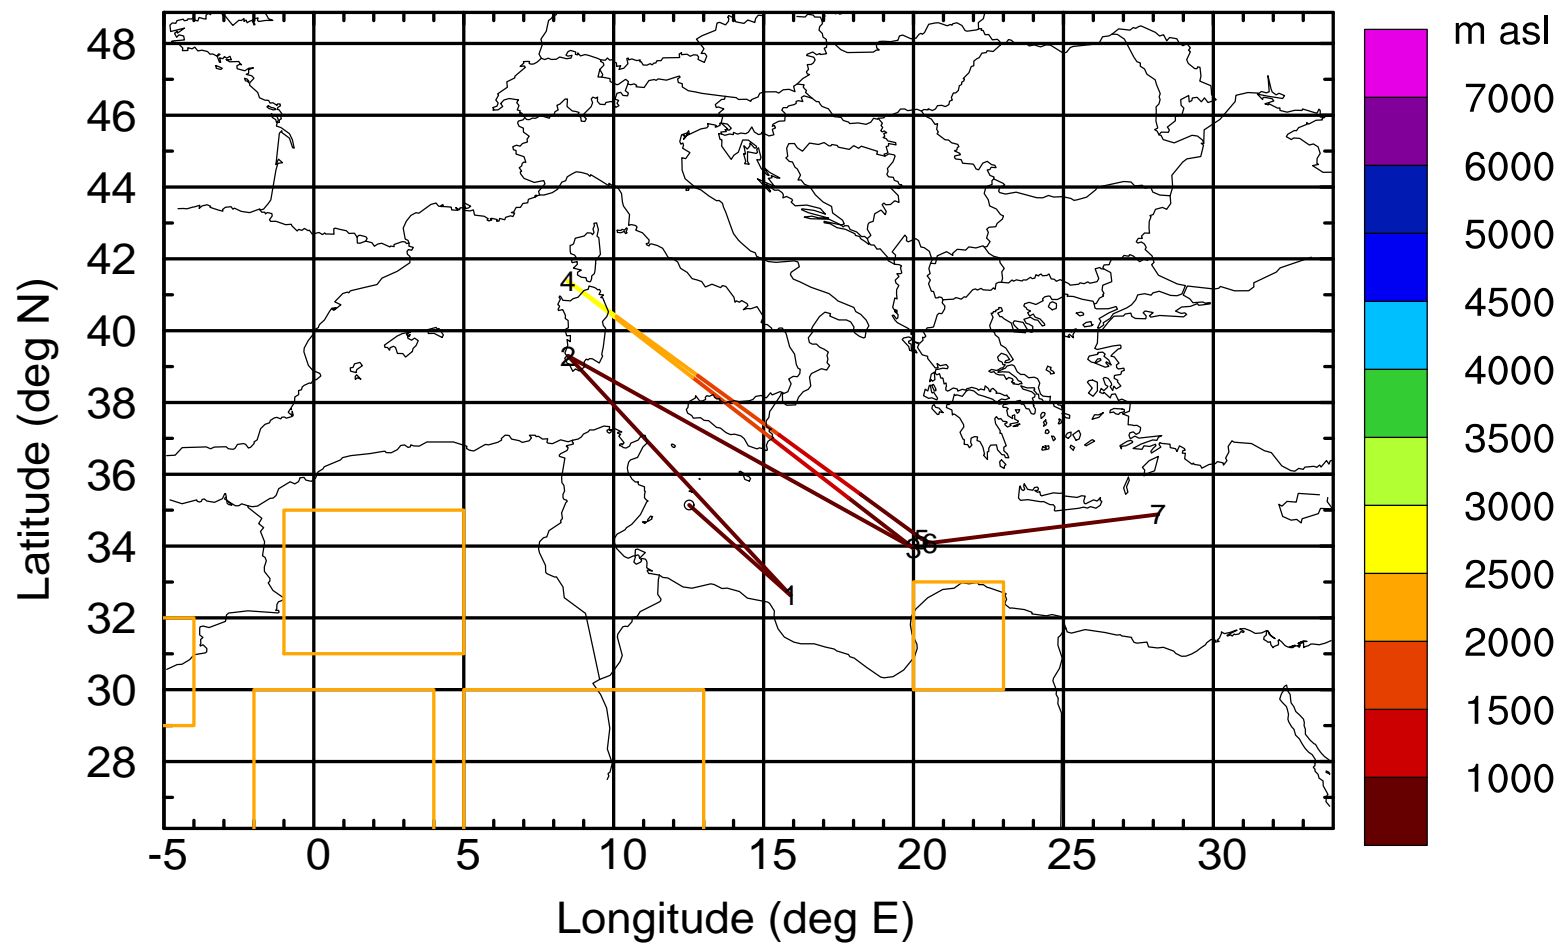

BWD 20170419/21-104H = 15/13 UTC

Paphos ground station 20170419

BWD 20170419/21-106H = 15/11 UTC

Paphos ground station 20170419

BWD 20170419/21-107H = 15/10 UTC

Paphos ground station 20170419

BWD 20170419/21-108H = 15/09 UTC