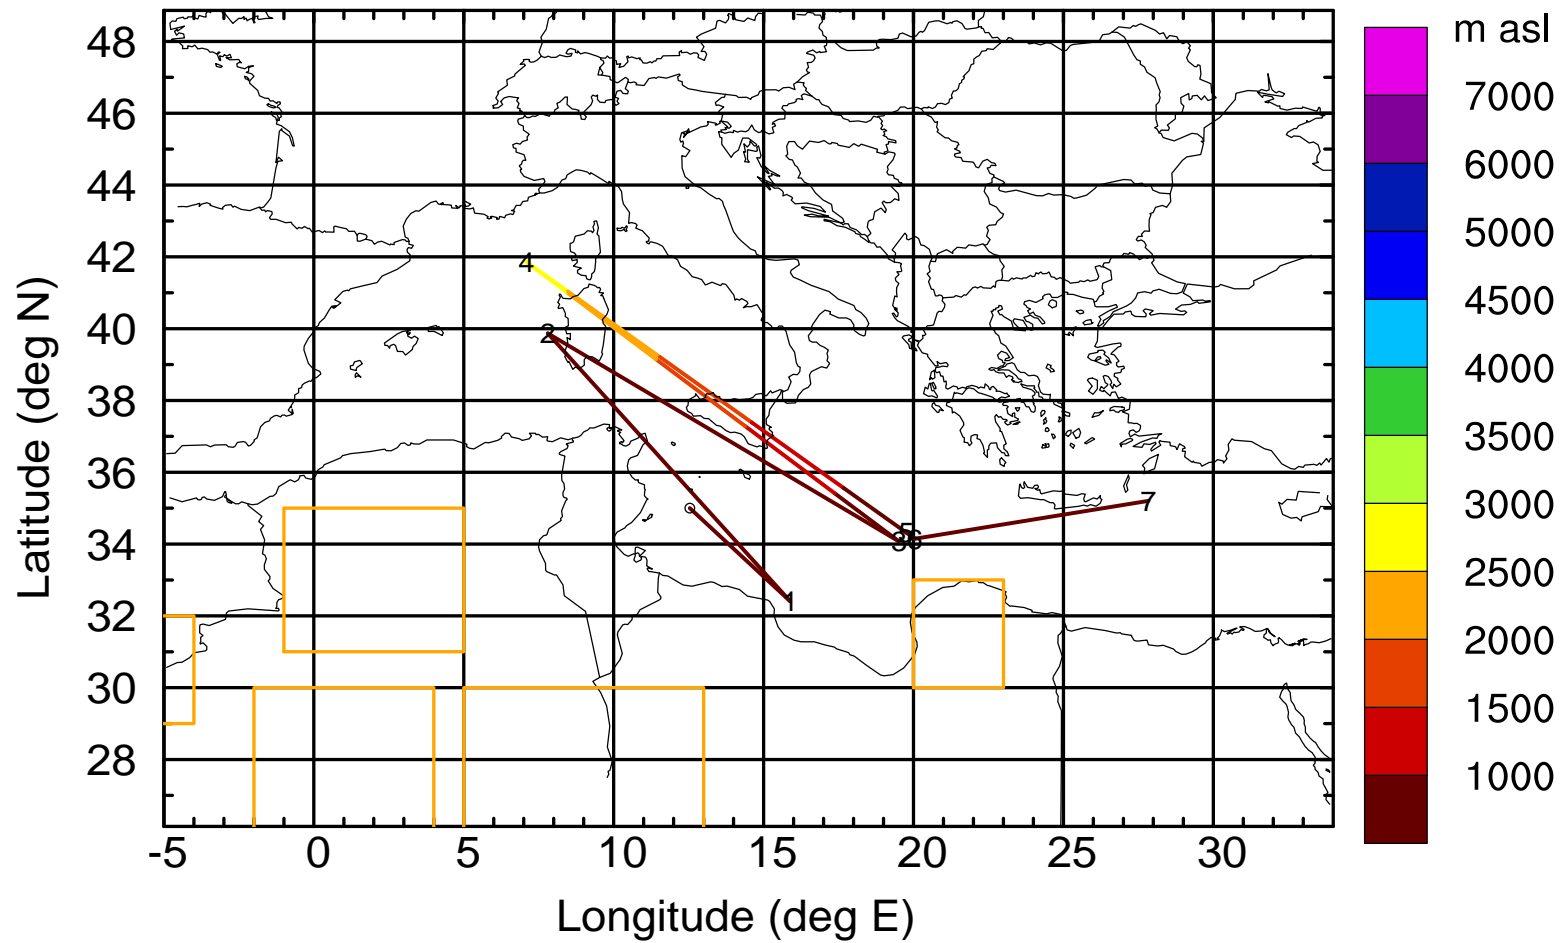

Paphos ground station 20170419

BWD 20170419/21-110H = 15/07 UTC