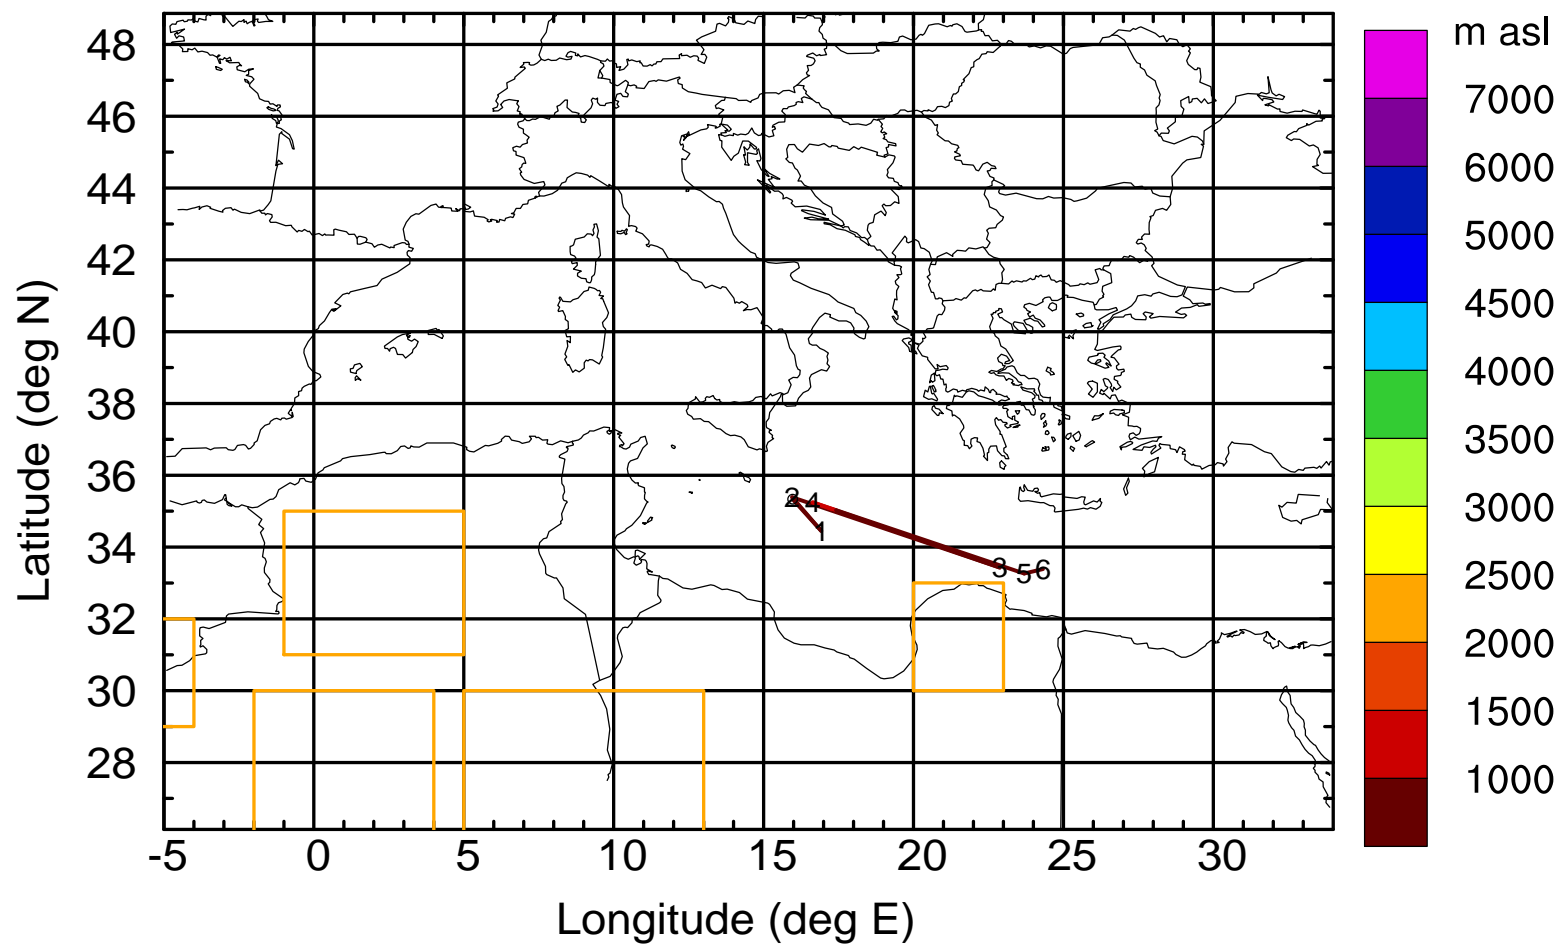

Paphos ground station 20170419

BWD 20170419/21 -82H = 16/11 UTC