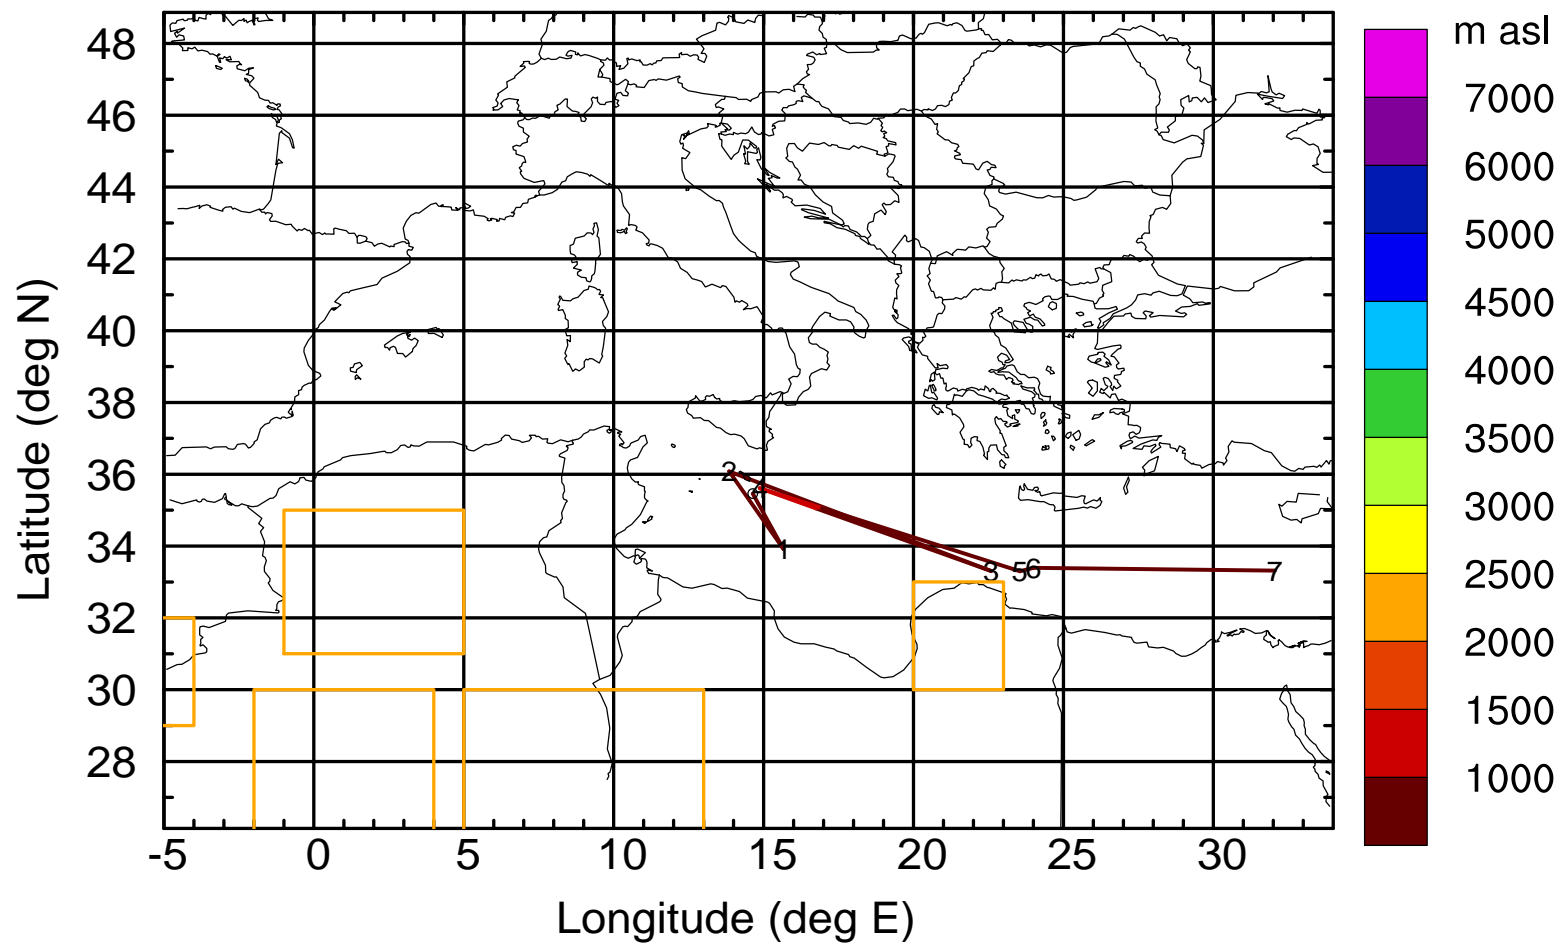

BWD 20170419/21 -87H = 16/06 UTC

Paphos ground station 20170419

BWD 20170419/21 -88H = 16/05 UTC

Paphos ground station 20170419

BWD 20170419/21 -89H = 16/04 UTC

Paphos ground station 20170419

BWD 20170419/21 -90H = 16/03 UTC