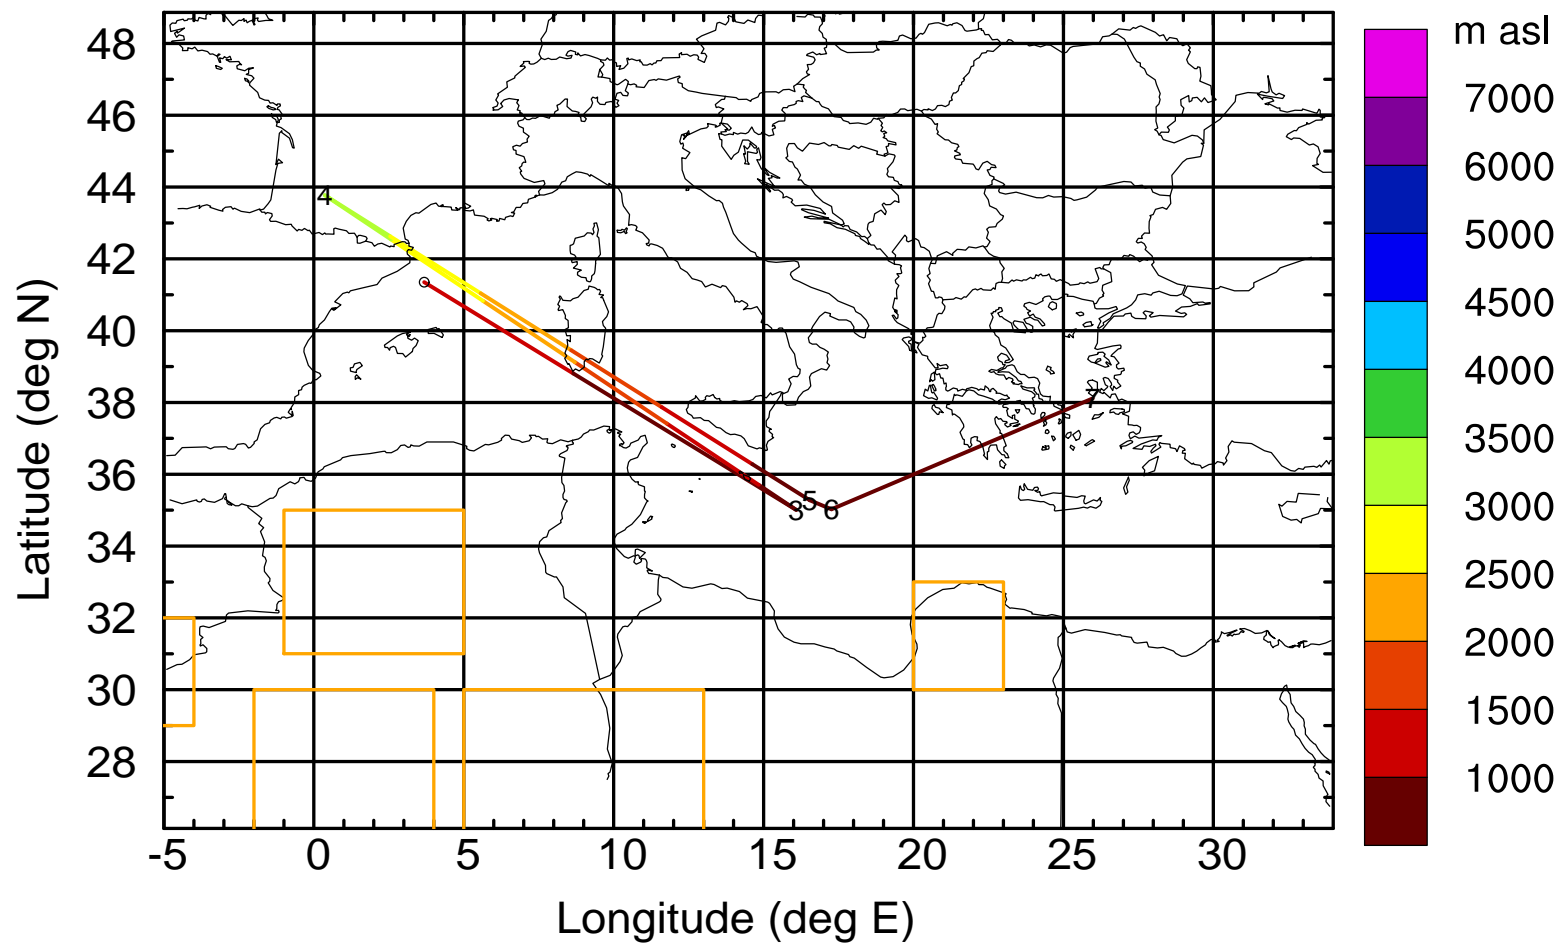

BWD 20170419/21-120H = 14/21 UTC

Paphos ground station 20170419

BWD 20170419/21-121H = 14/20 UTC

Paphos ground station 20170419

BWD 20170419/21-122H = 14/19 UTC

Paphos ground station 20170419

BWD 20170419/21-123H = 14/18 UTC