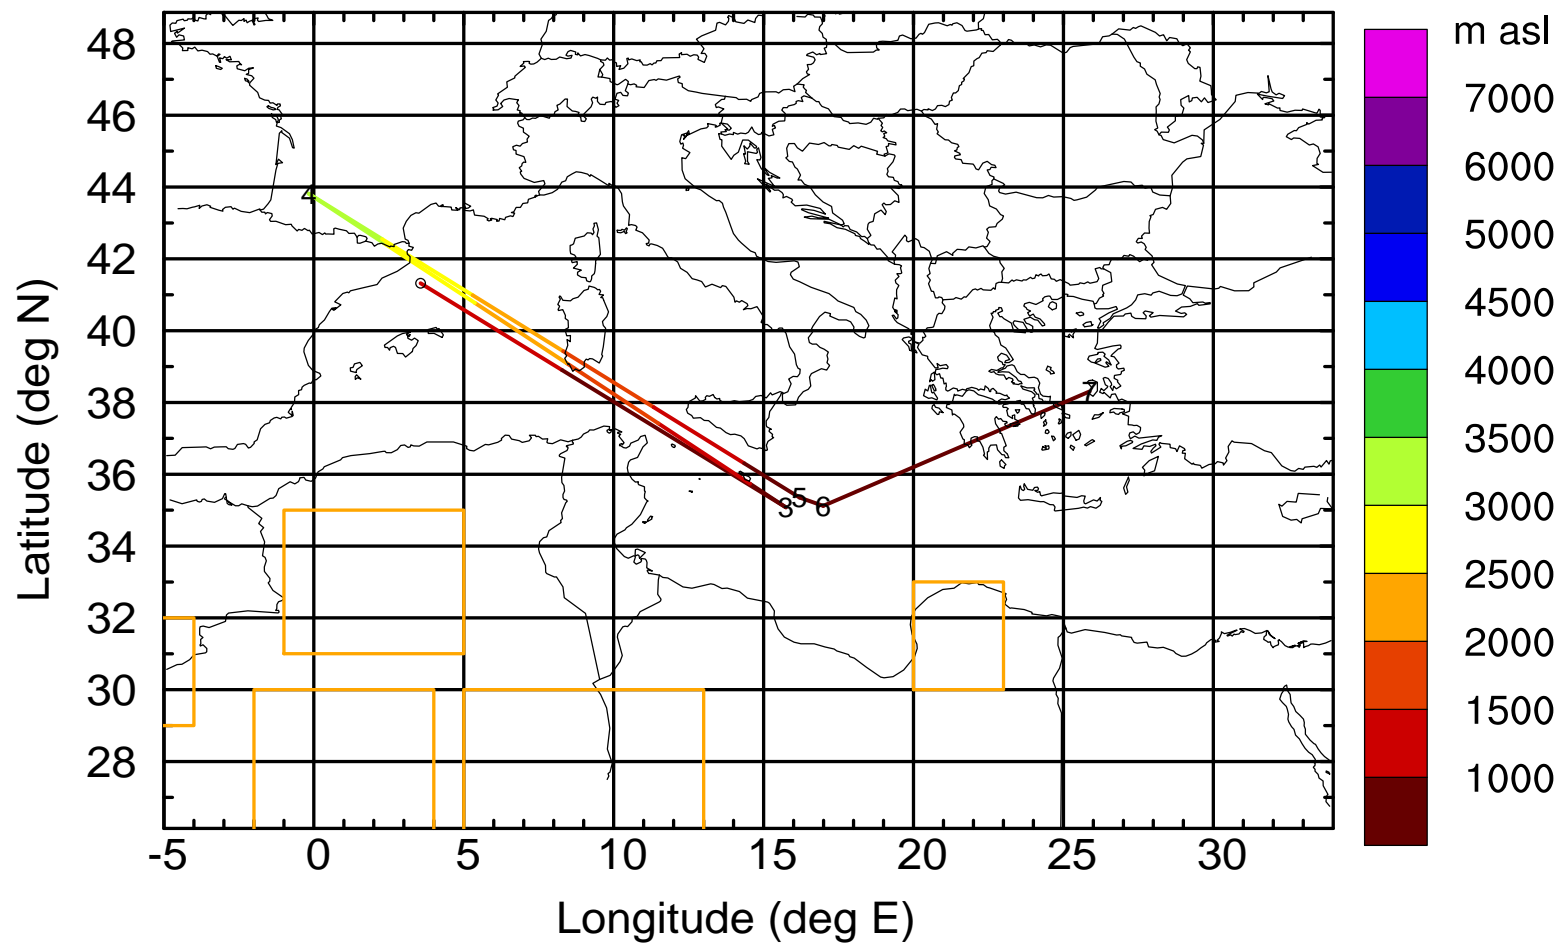

Paphos ground station 20170419

BWD 20170419/21-124H = 14/17 UTC