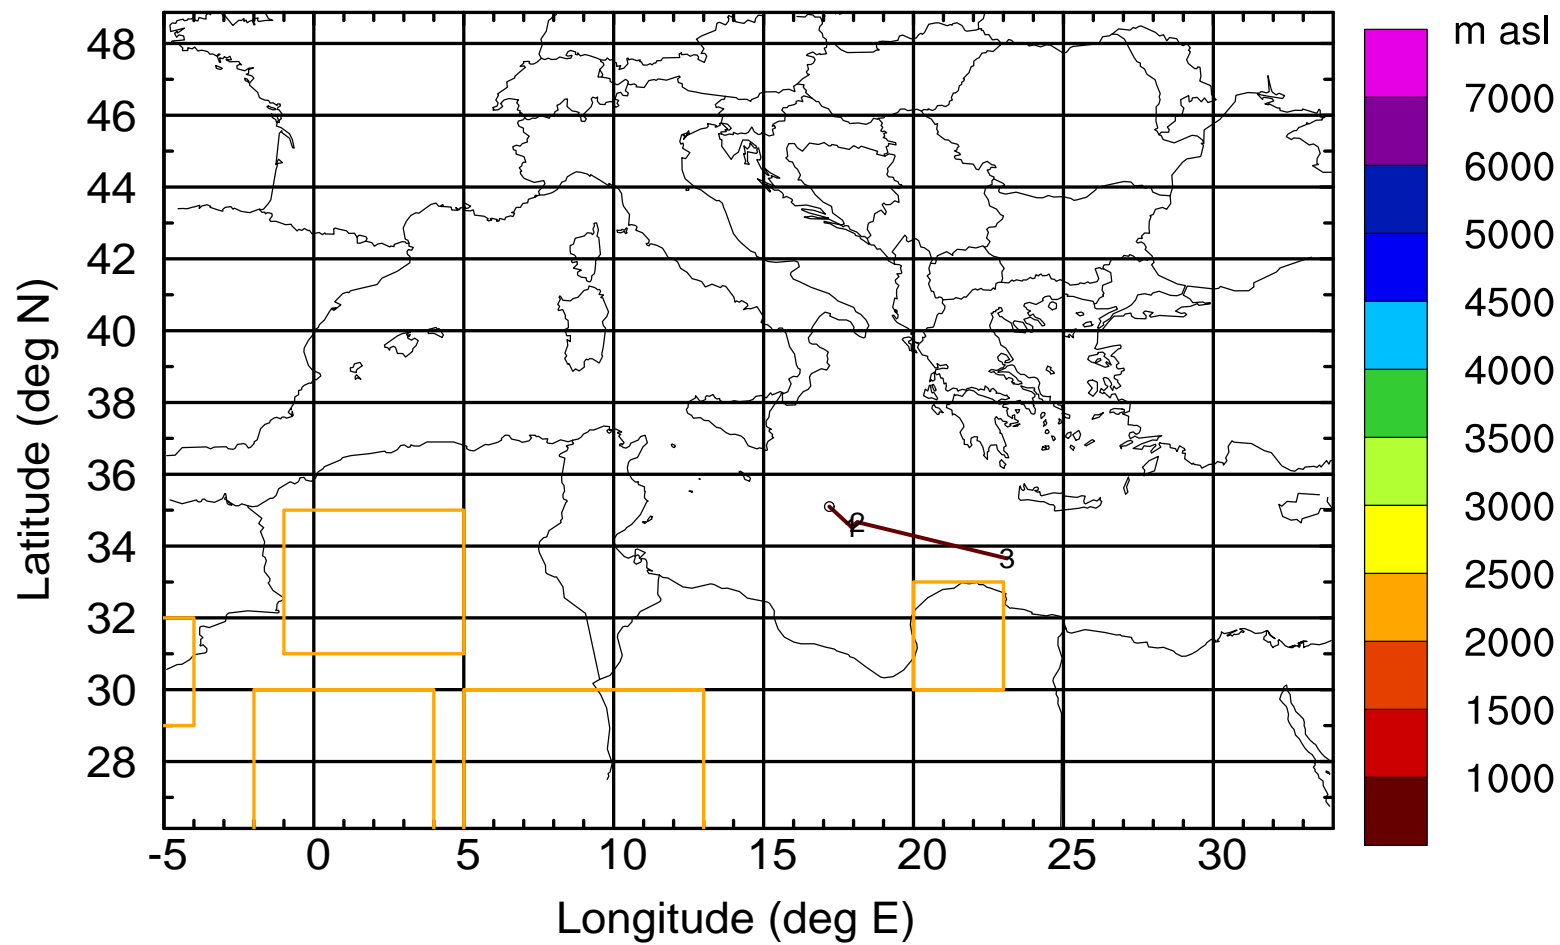

Paphos ground station 20170419

BWD 20170419/21 -74H = 16/19 UTC