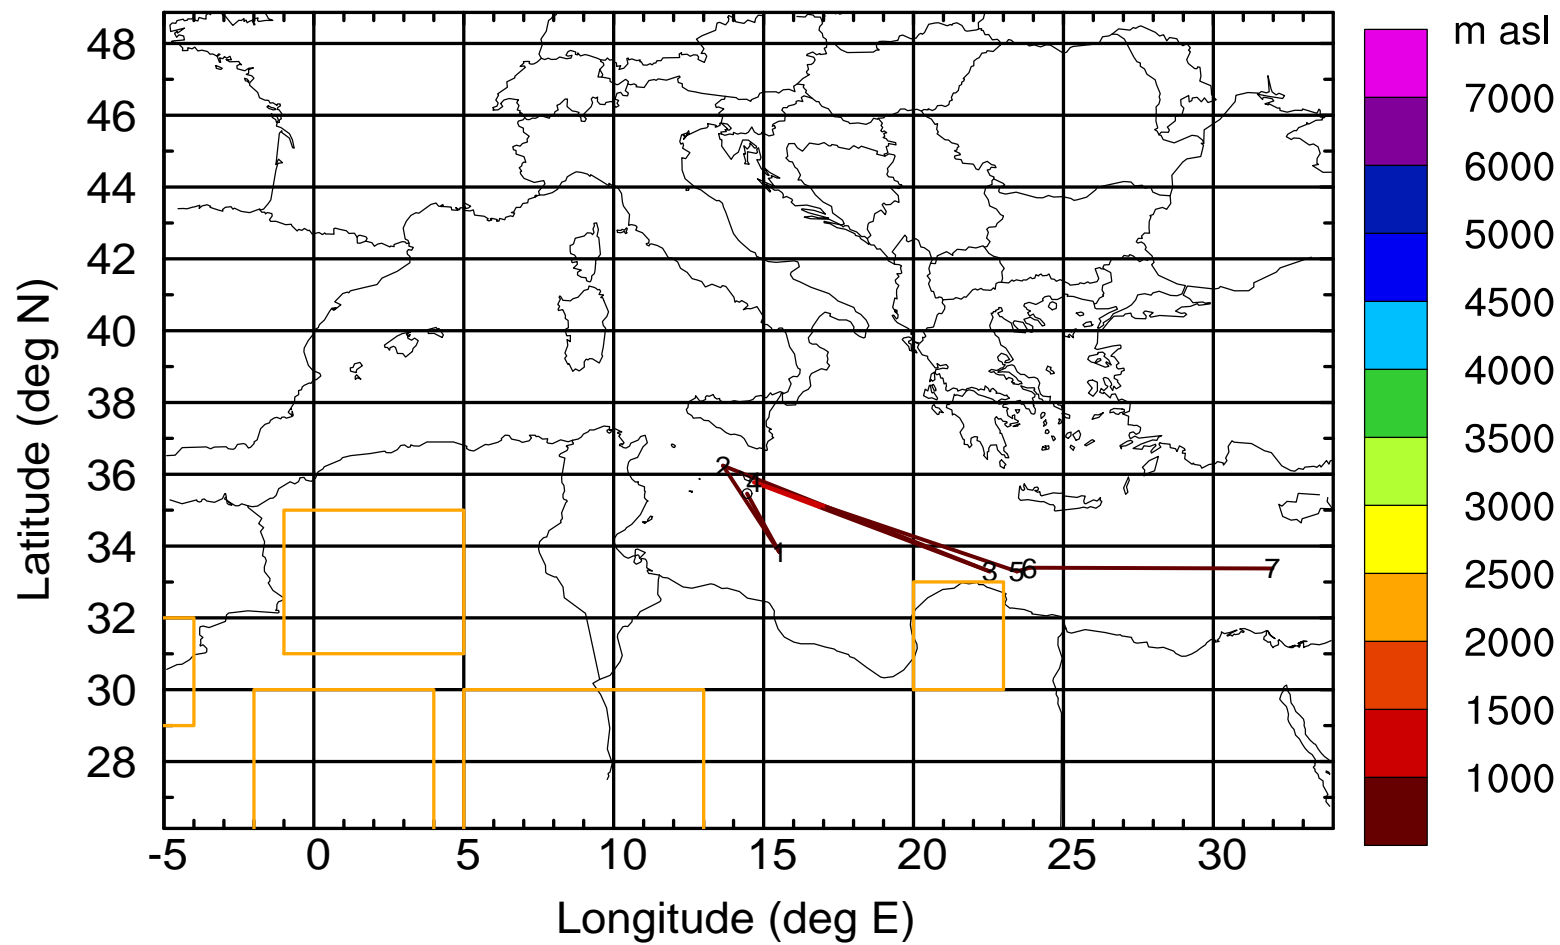

Paphos ground station 20170419

BWD 20170419/21 -91H = 16/02 UTC