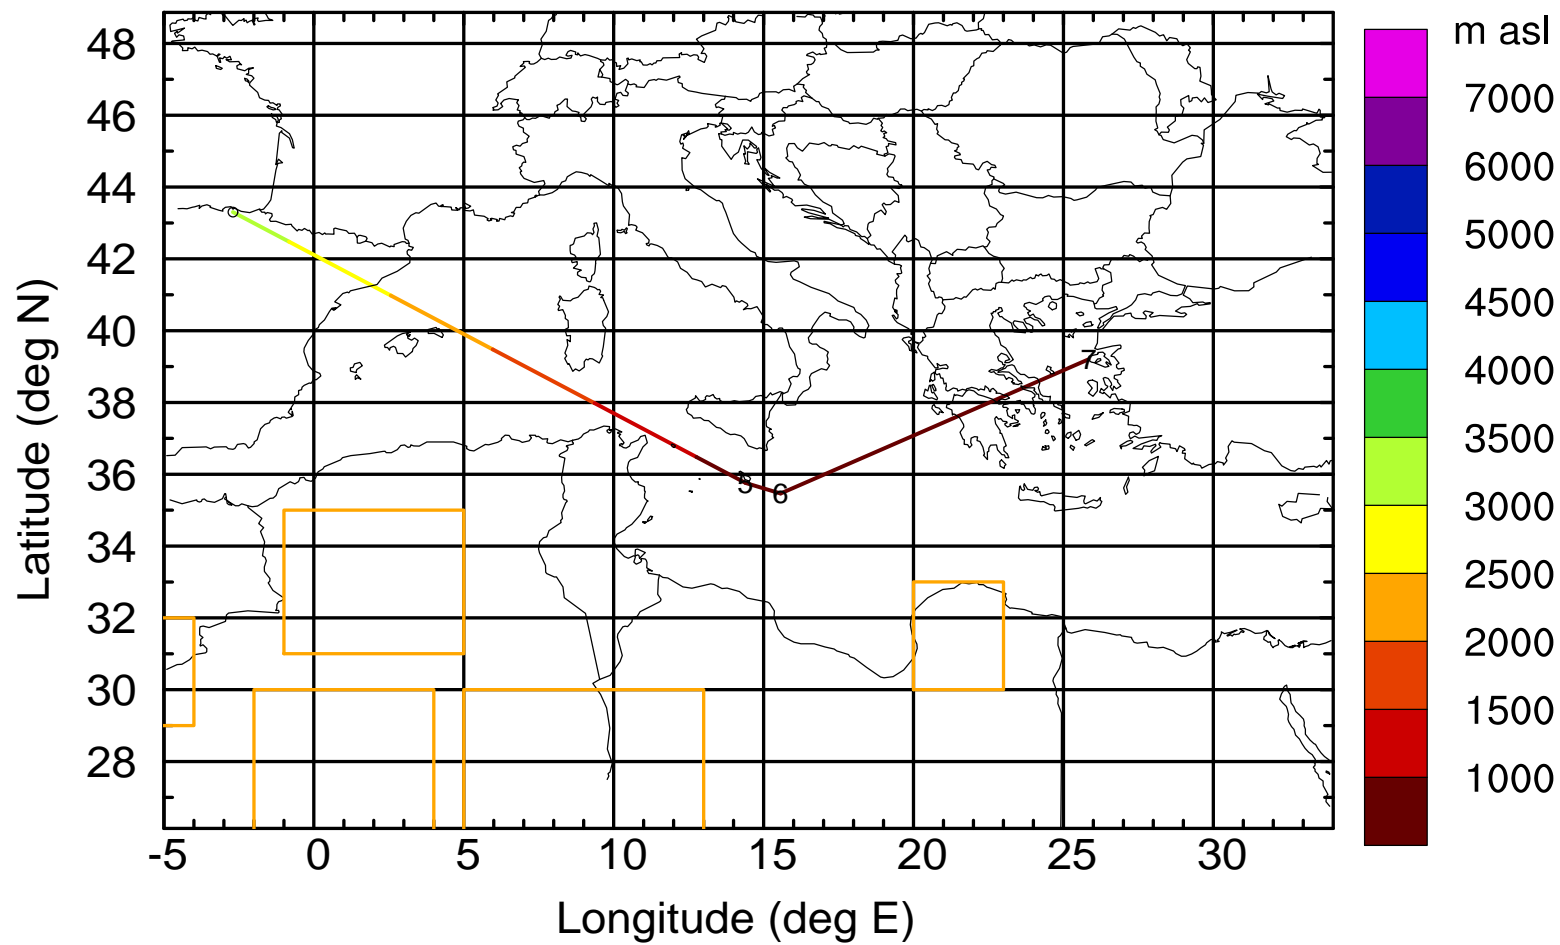

BWD 20170419/21-127H = 14/14 UTC

Paphos ground station 20170419

BWD 20170419/21-128H = 14/13 UTC

Paphos ground station 20170419

BWD 20170419/21-129H = 14/12 UTC

Paphos ground station 20170419

BWD 20170419/21-130H = 14/11 UTC