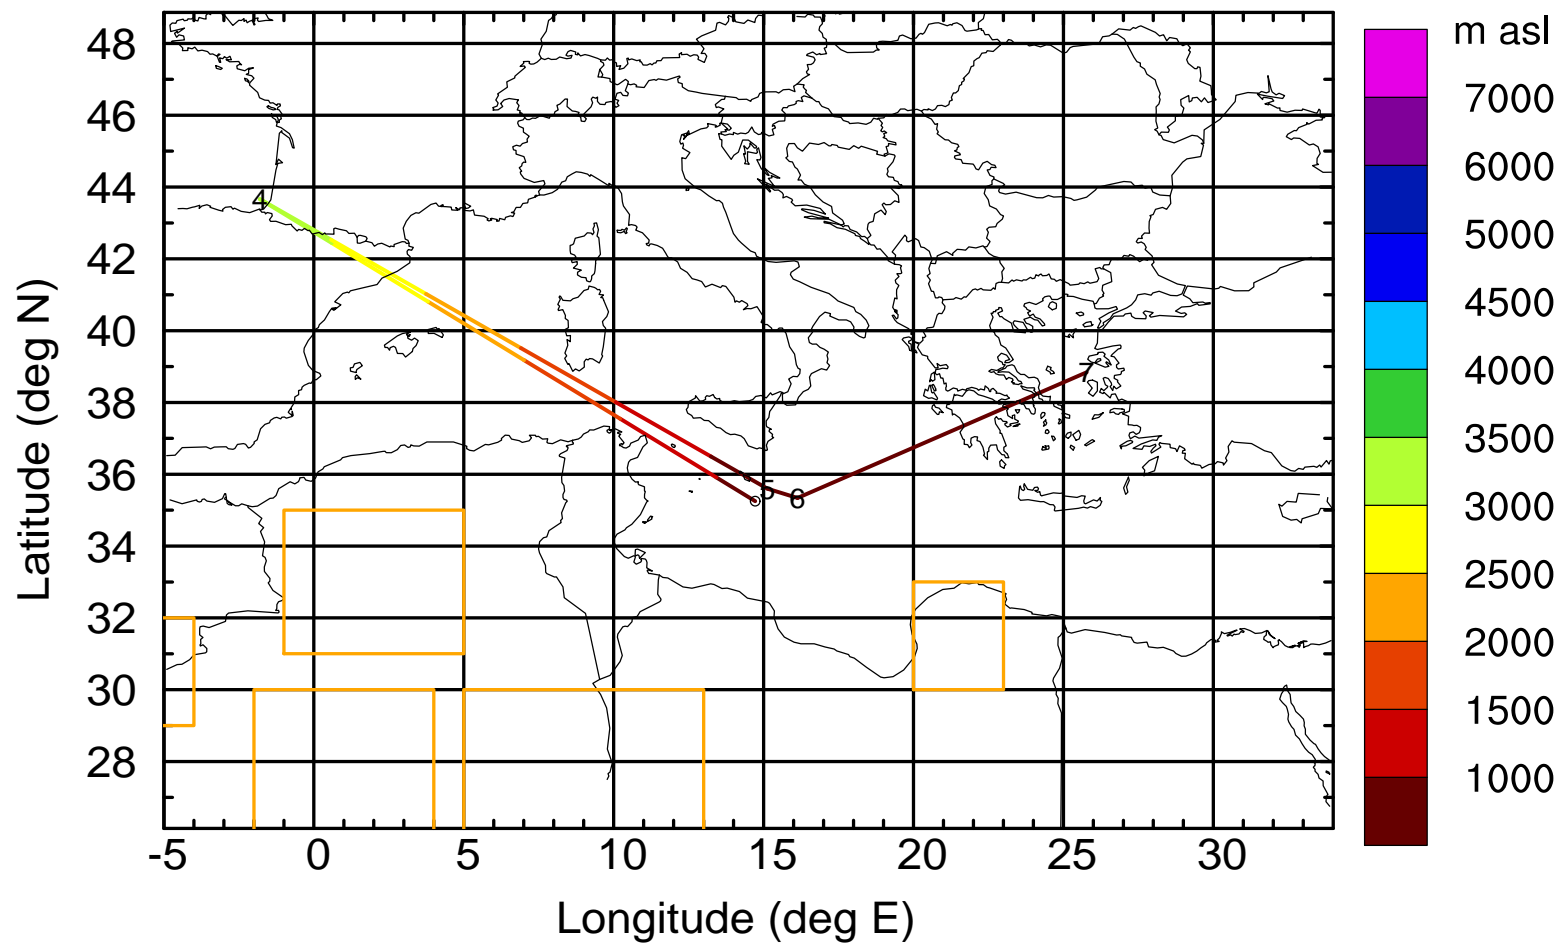

Paphos ground station 20170419

BWD 20170419/21-127H = 14/14 UTC