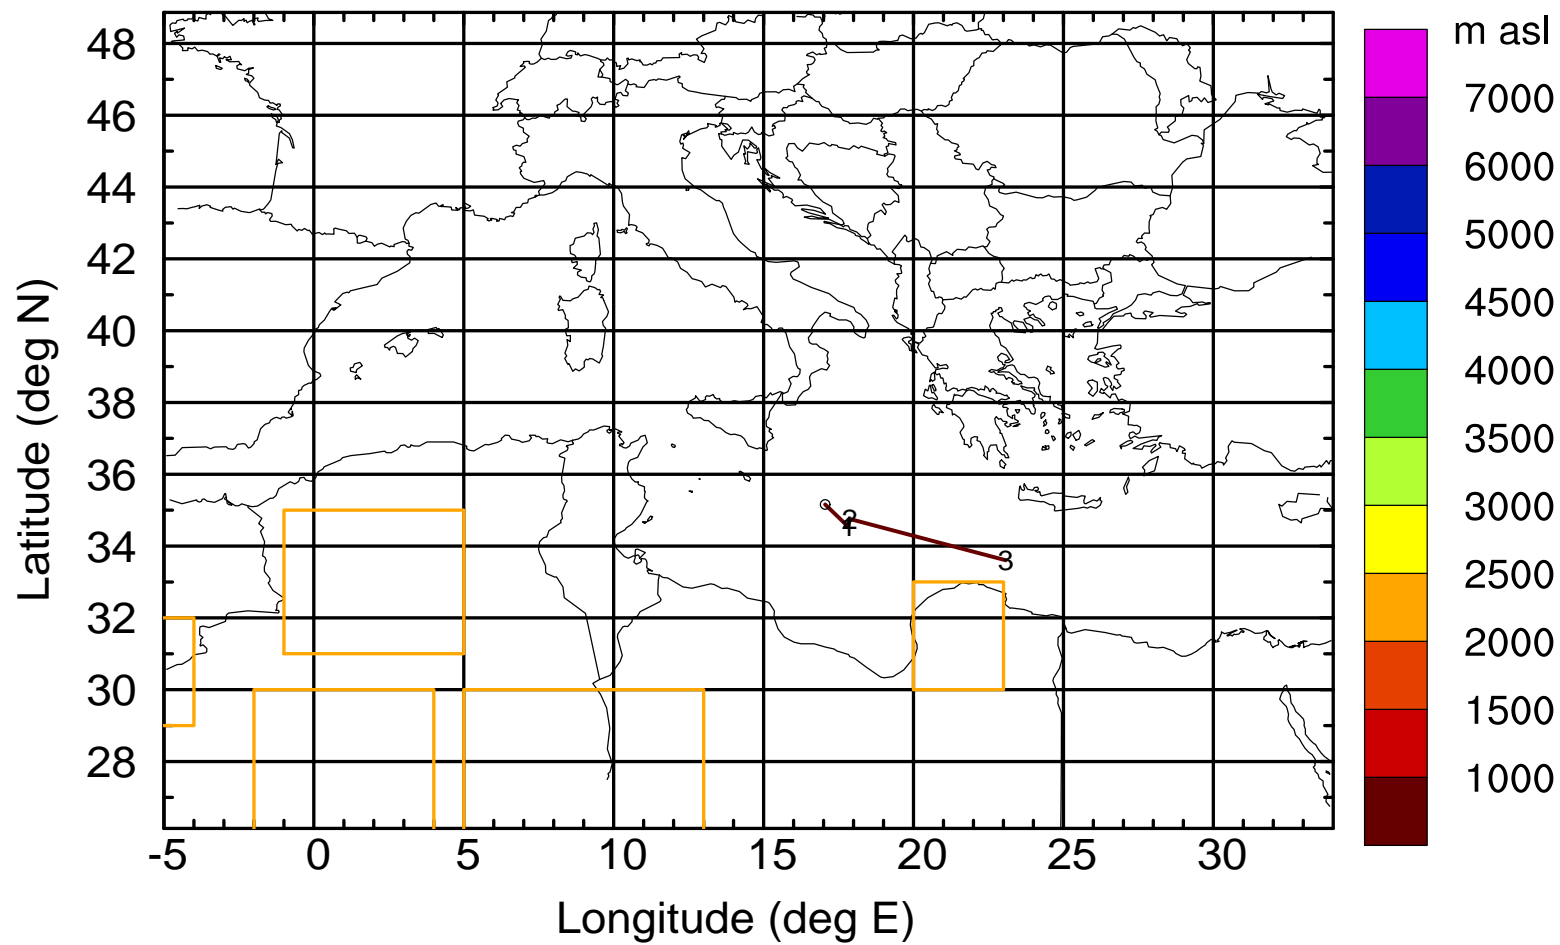

Paphos ground station 20170419

BWD 20170419/21 -73H = 16/20 UTC

Paphos ground station 20170419

BWD 20170419/21 -74H = 16/19 UTC

Paphos ground station 20170419

BWD 20170419/21 -75H = 16/18 UTC

Paphos ground station 20170419