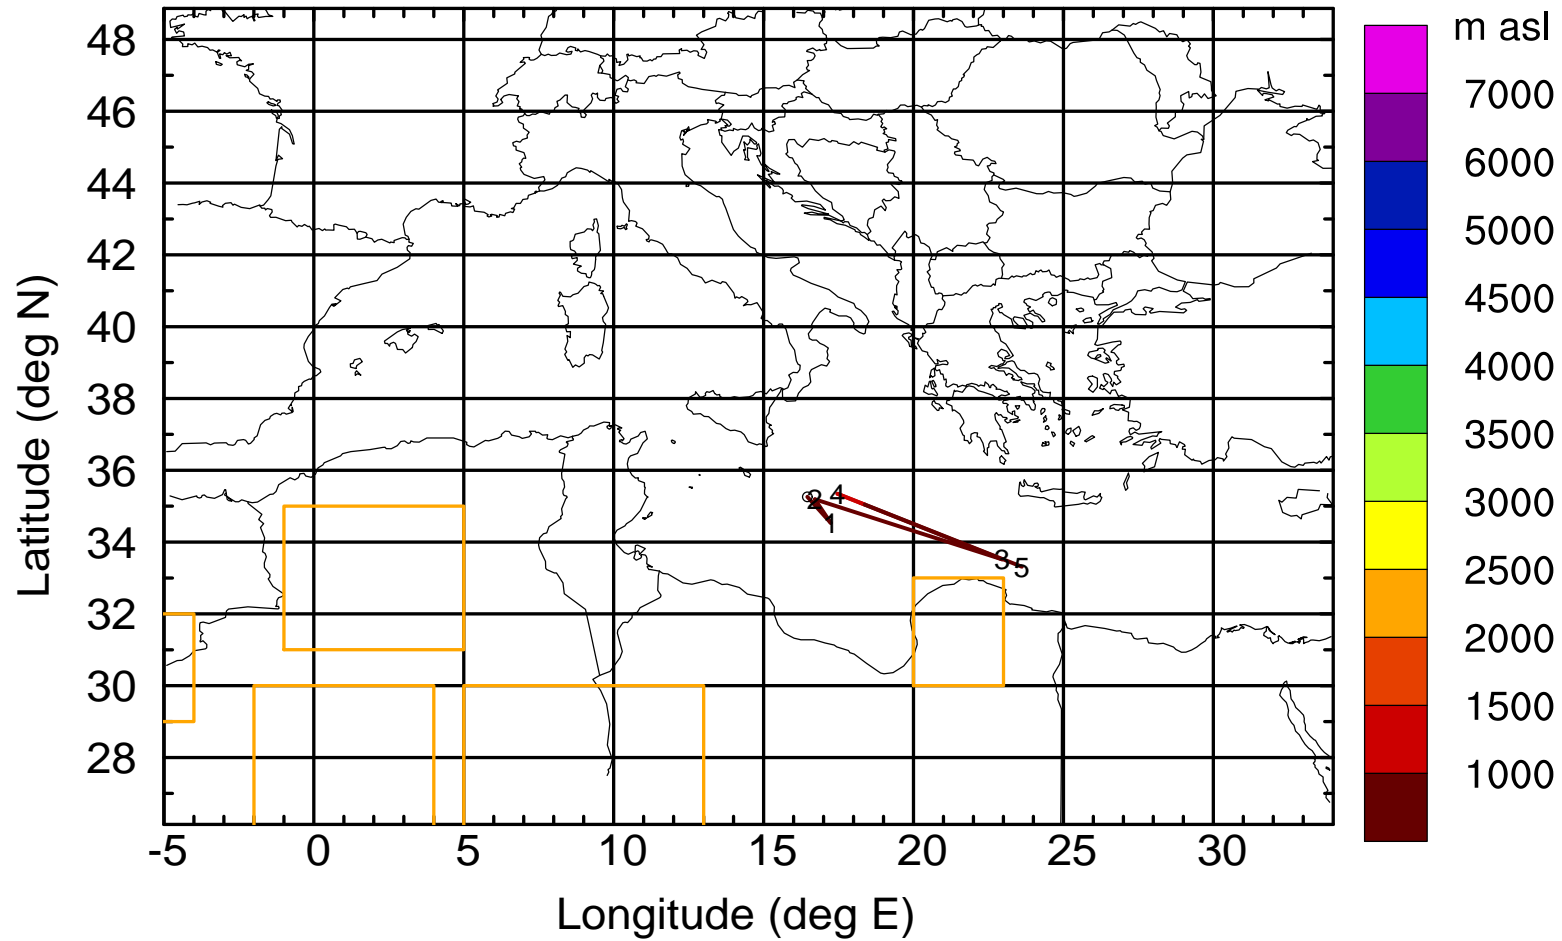

BWD 20170419/21 -76H = 16/17 UTC

Paphos ground station 20170419

BWD 20170419/21 -77H = 16/16 UTC

Paphos ground station 20170419

BWD 20170419/21 -78H = 16/15 UTC

Paphos ground station 20170419

BWD 20170419/21 -79H = 16/14 UTC