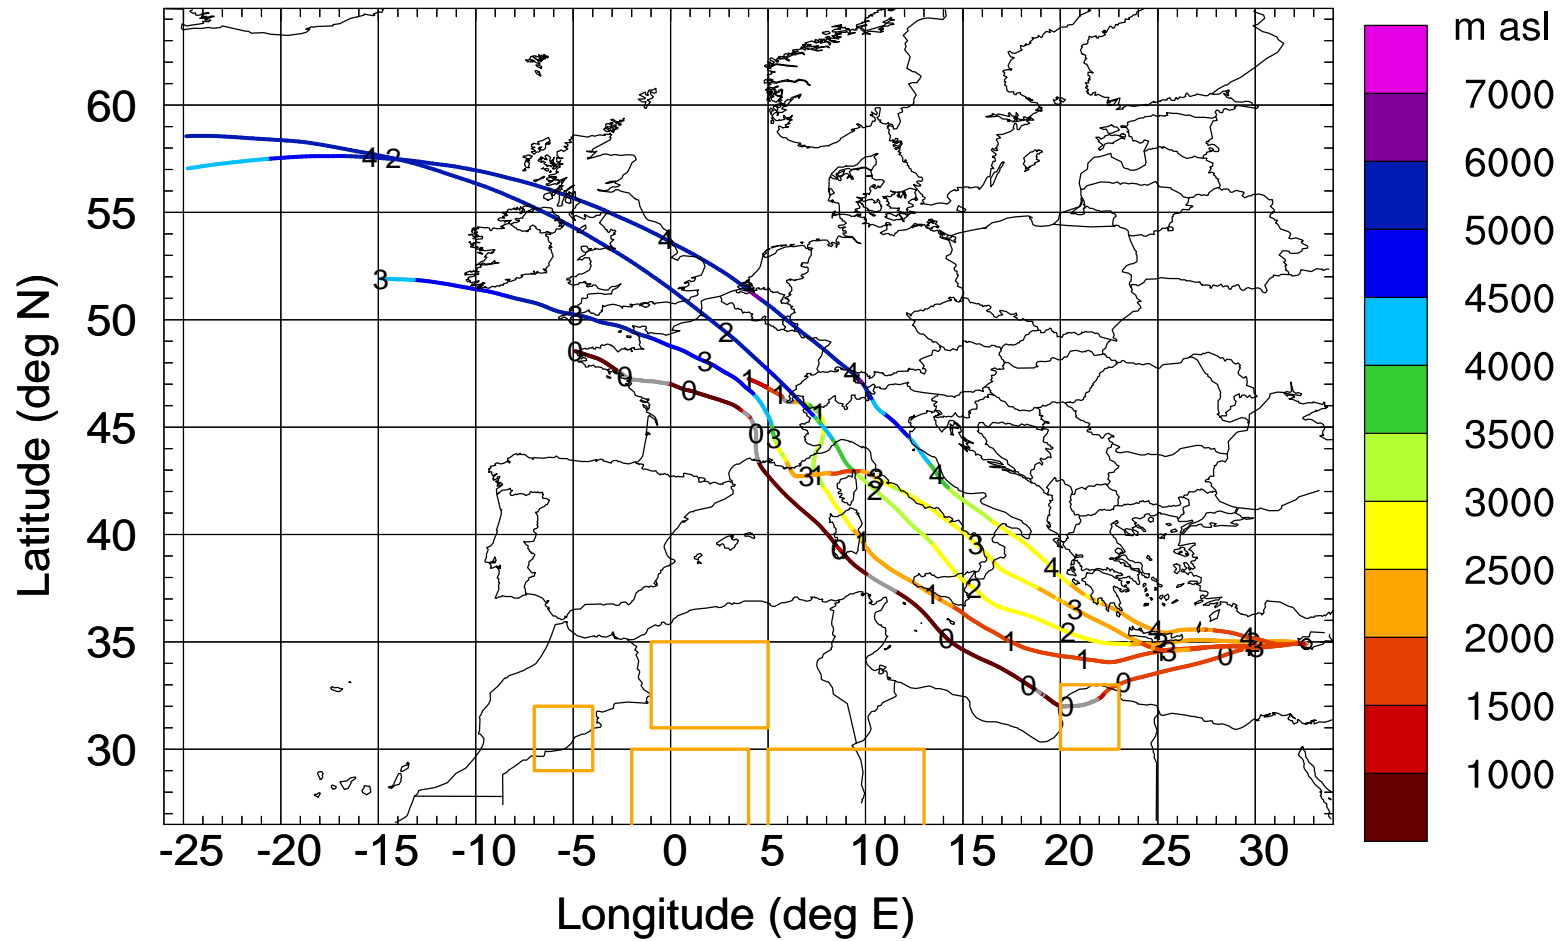

STS ground station 20170419

Arriv 20170419/210000 A-Life R20170419

STS ground station 20170419

Arriv 20170419/060000 A-Life R20170419