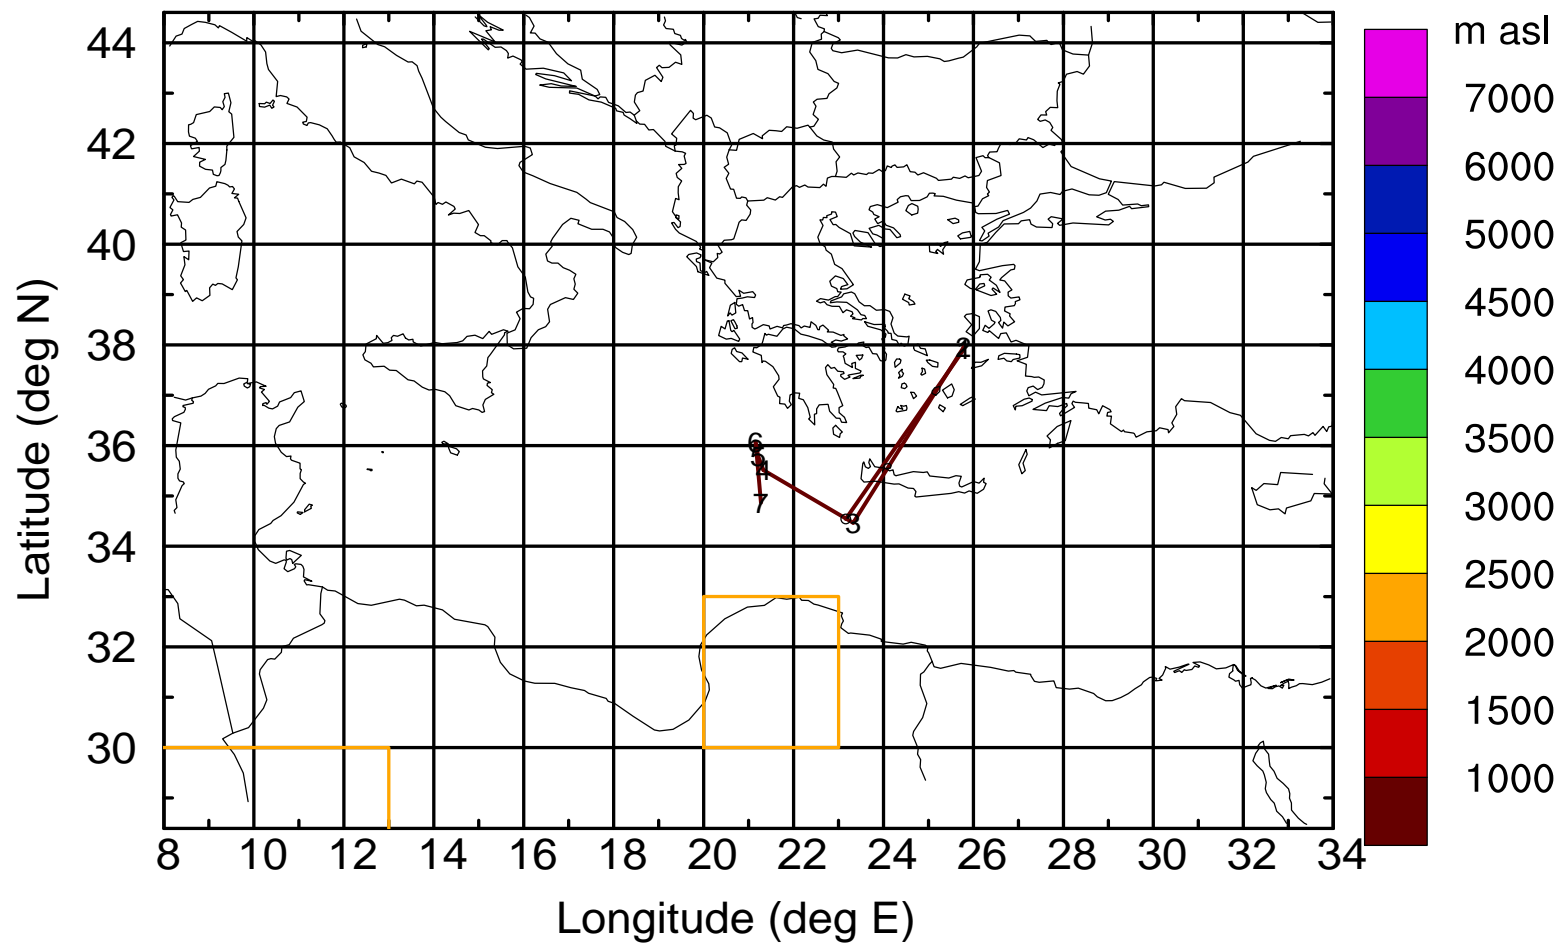

BWD 20170418/21 -98H = 14/19 UTC

Paphos ground station 20170418

BWD 20170418/21 -99H = 14/18 UTC

Paphos ground station 20170418

BWD 20170418/21-100H = 14/17 UTC

Paphos ground station 20170418

BWD 20170418/21-101H = 14/16 UTC