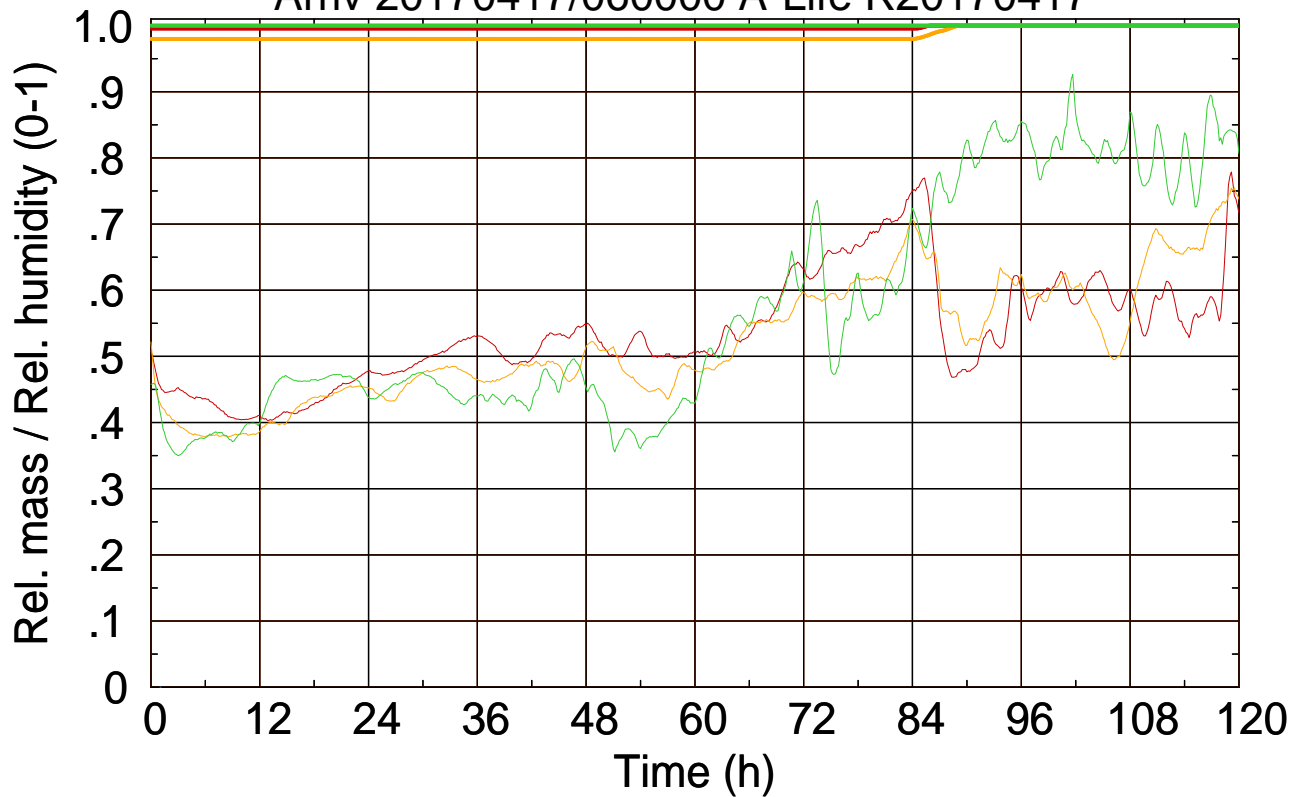

Arriv 20170417/060000 A-Life R20170417-

0 — 1 — 2 —

Arriv 20170417/060000 A-Life R20170417-

— Height

— Mixing height