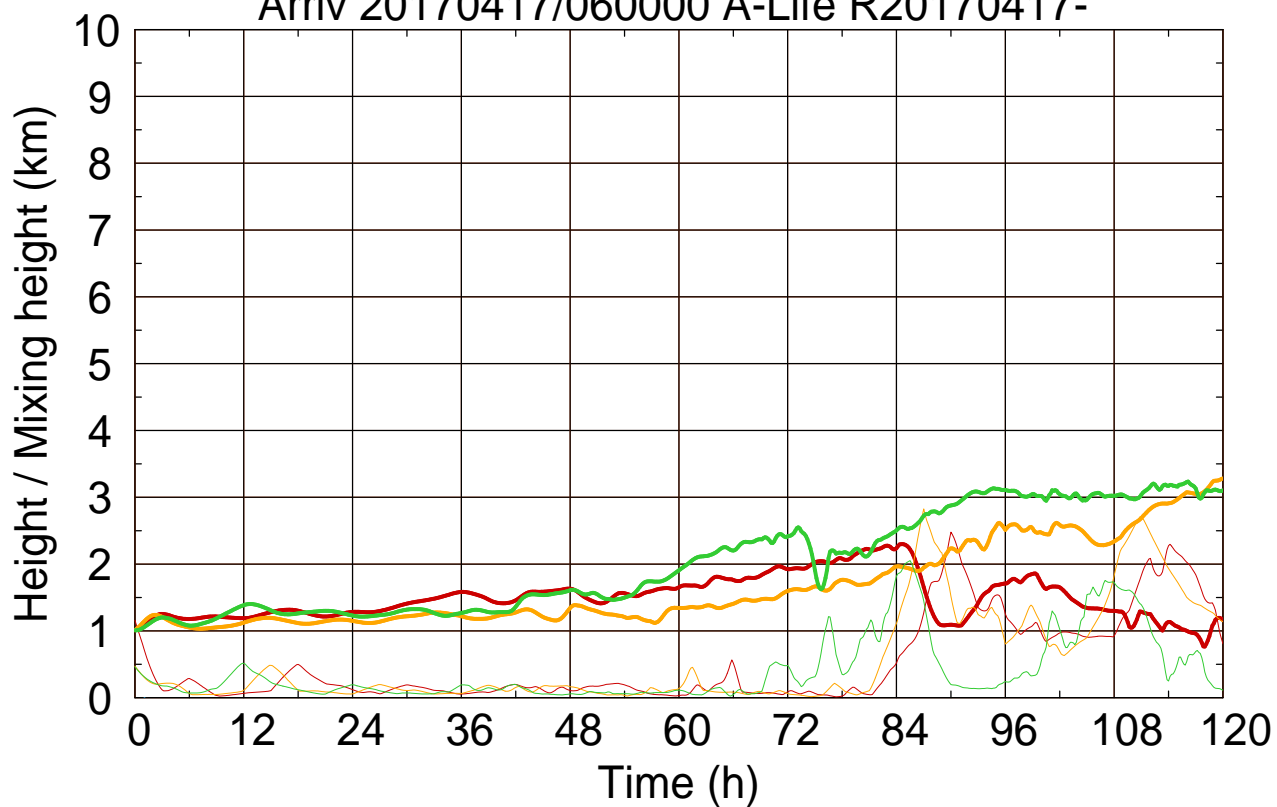

Arriv 20170417/060000 A-Life R20170417-

0 — 1 — 2 —

Arriv 20170417/060000 A-Life R20170417-

— Height

— Mixing height