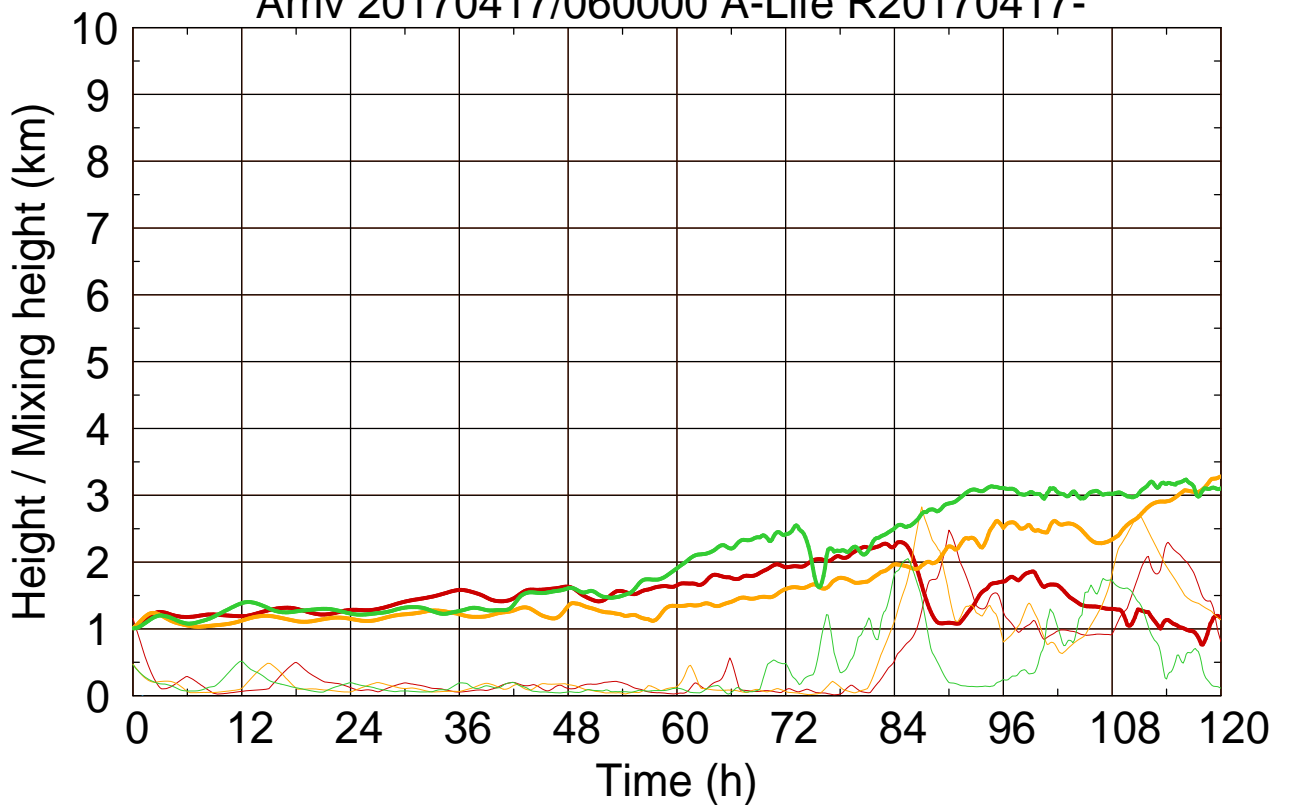

Arriv 20170417/060000 A-Life R20170417-

0 — 1 — 2 —

Arriv 20170417/060000 A-Life R20170417-

— Height

— Mixing height