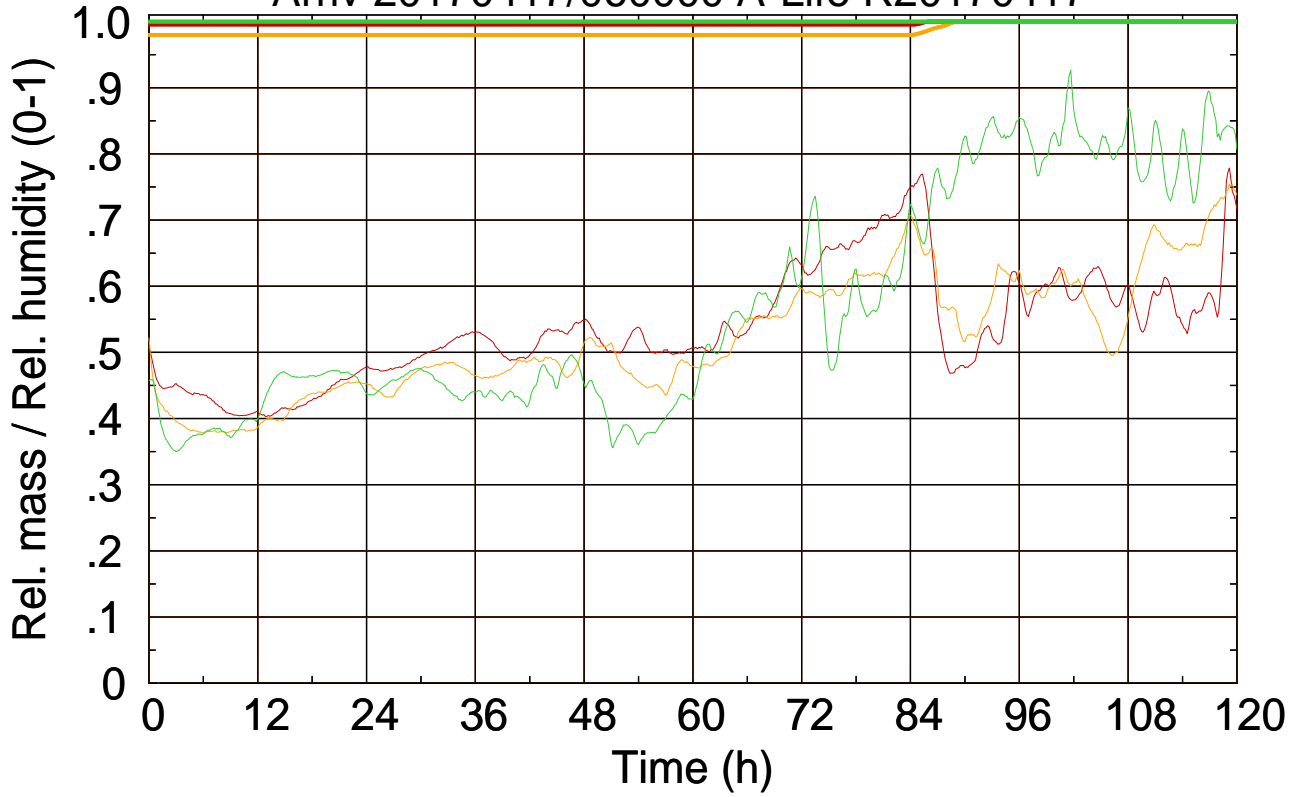

Arriv 20170417/060000 A-Life R20170417-

0 — 1 — 2 —

Arriv 20170417/060000 A-Life R20170417-

— Height

— Mixing height