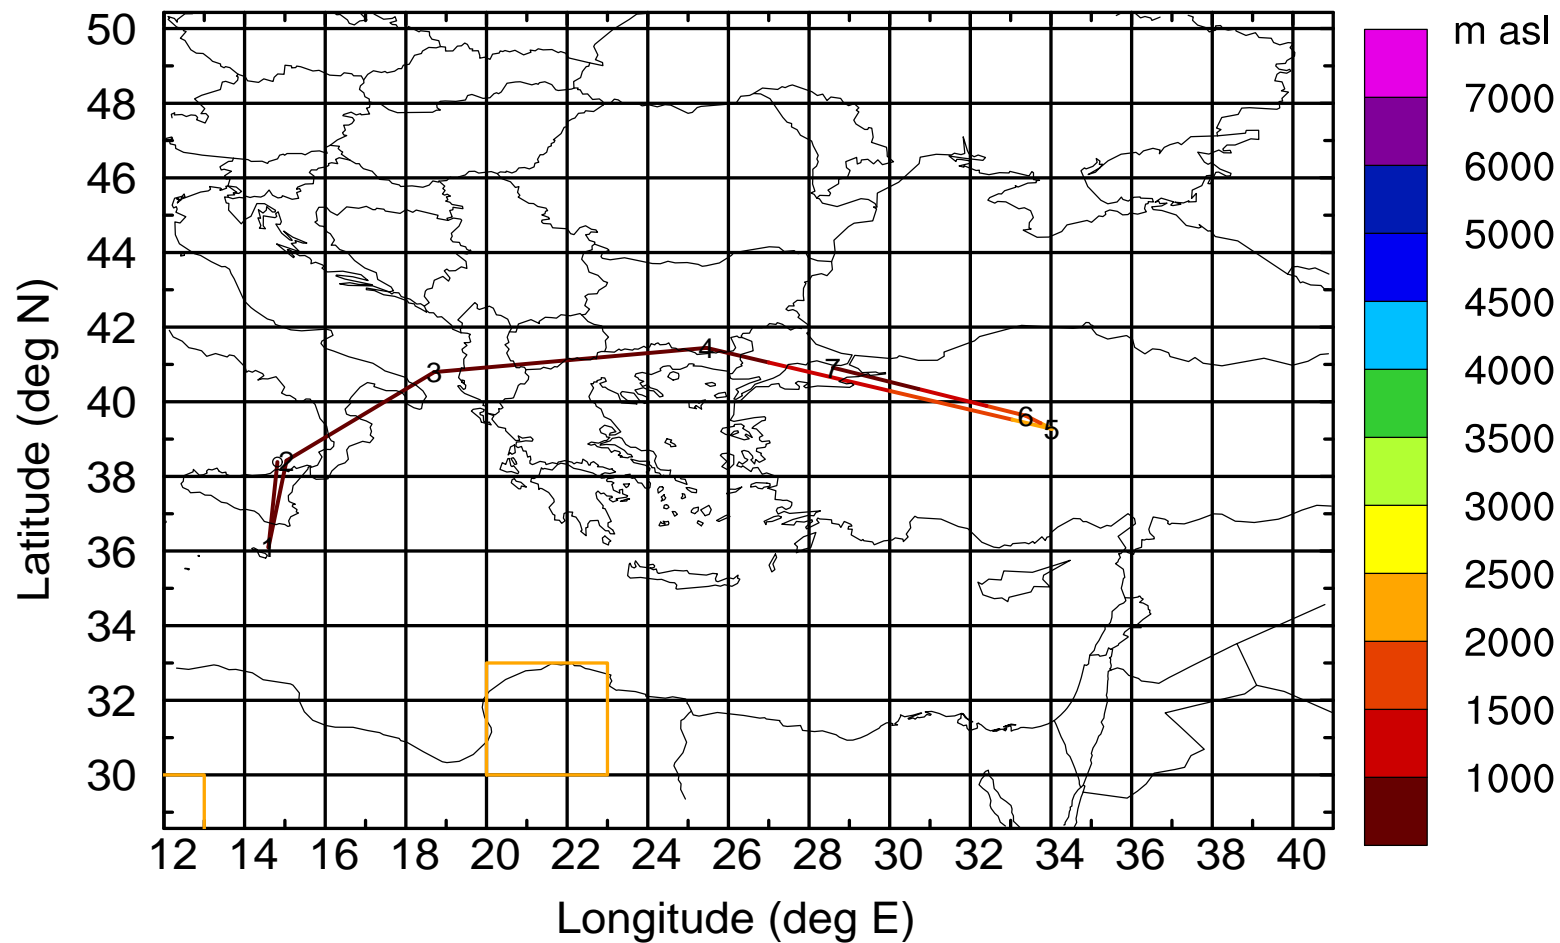

Paphos ground station 20170416

BWD 20170416/21 -95H = 12/22 UTC