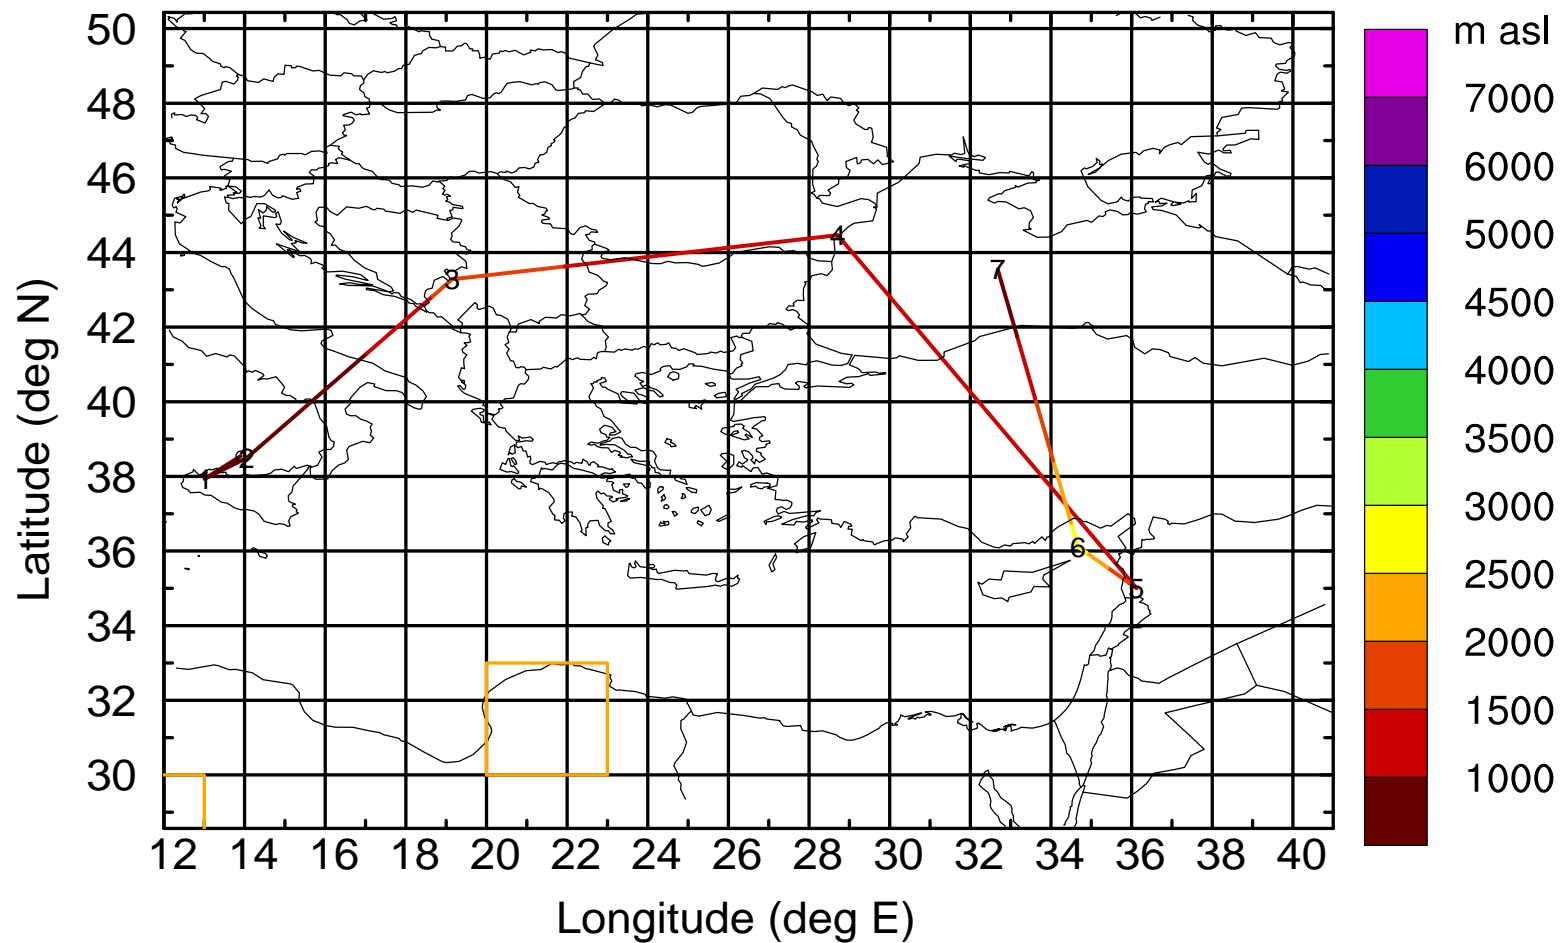

Paphos ground station 20170416

BWD 20170416/21-115H = 12/02 UTC