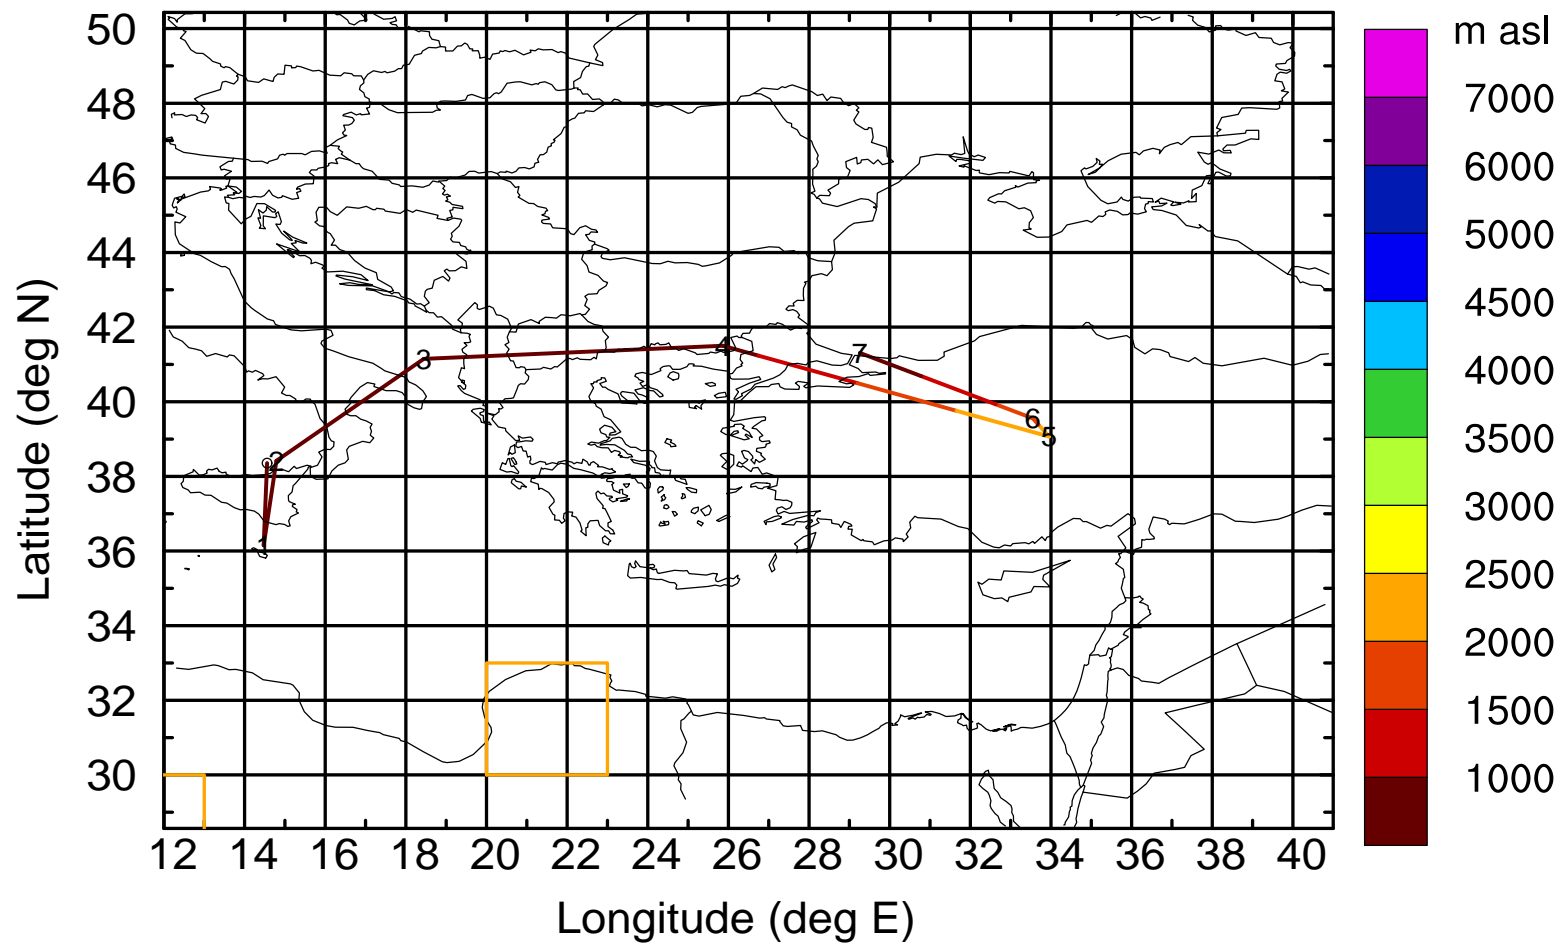

BWD 20170416/21 -94H = 12/23 UTC

Paphos ground station 20170416

BWD 20170416/21 -95H = 12/22 UTC

Paphos ground station 20170416

BWD 20170416/21 -96H = 12/21 UTC

Paphos ground station 20170416

BWD 20170416/21 -97H = 12/20 UTC