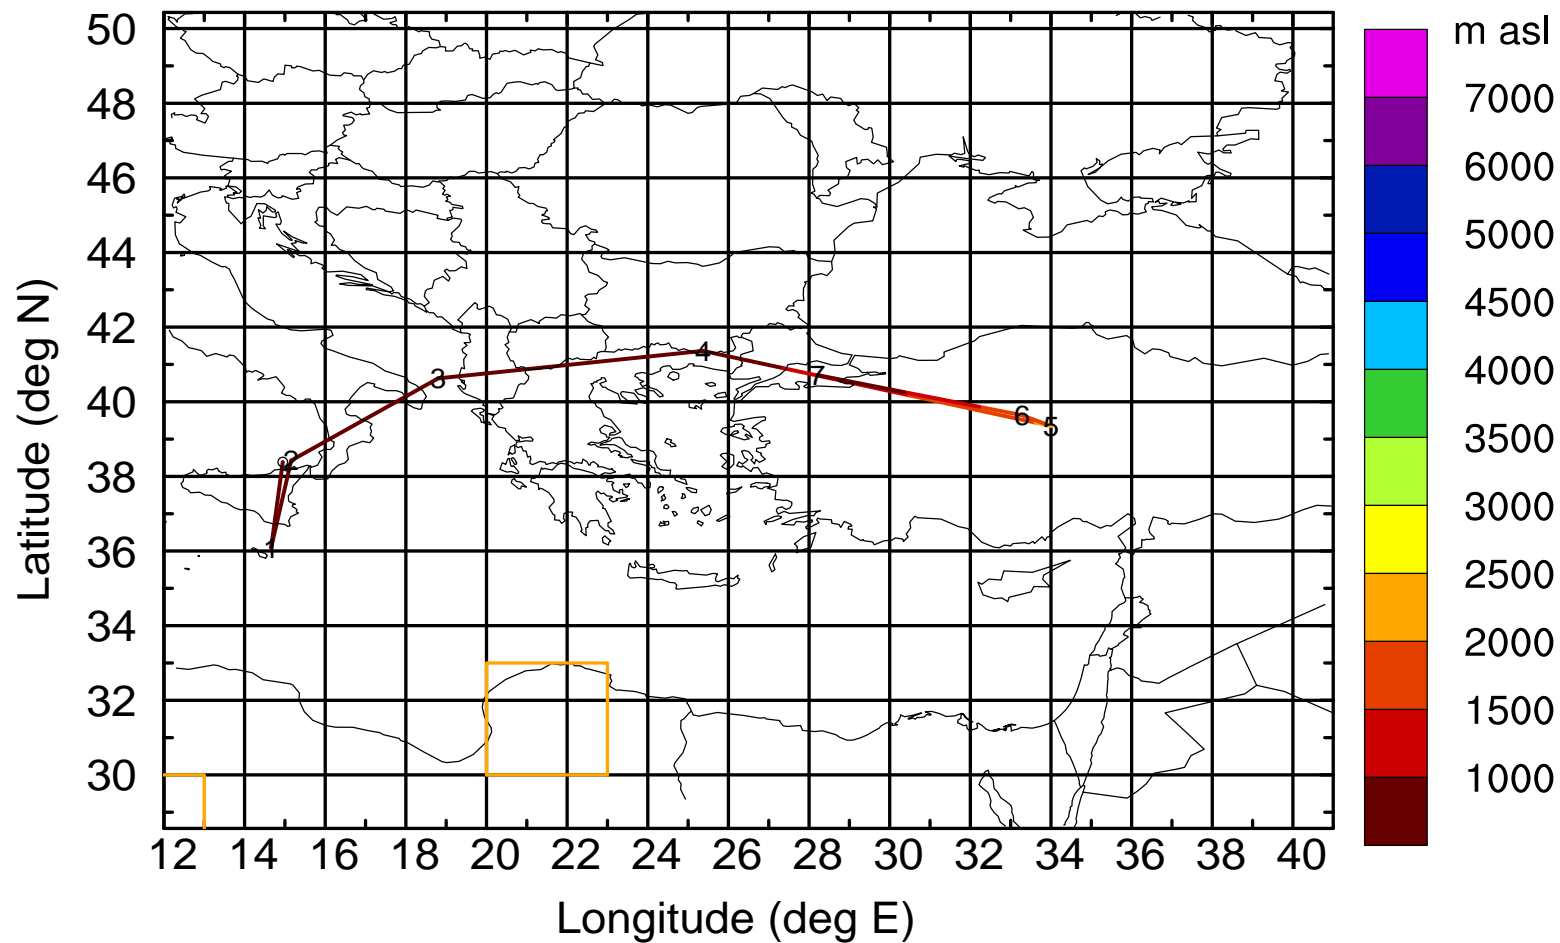

Paphos ground station 20170416

BWD 20170416/21 -94H = 12/23 UTC