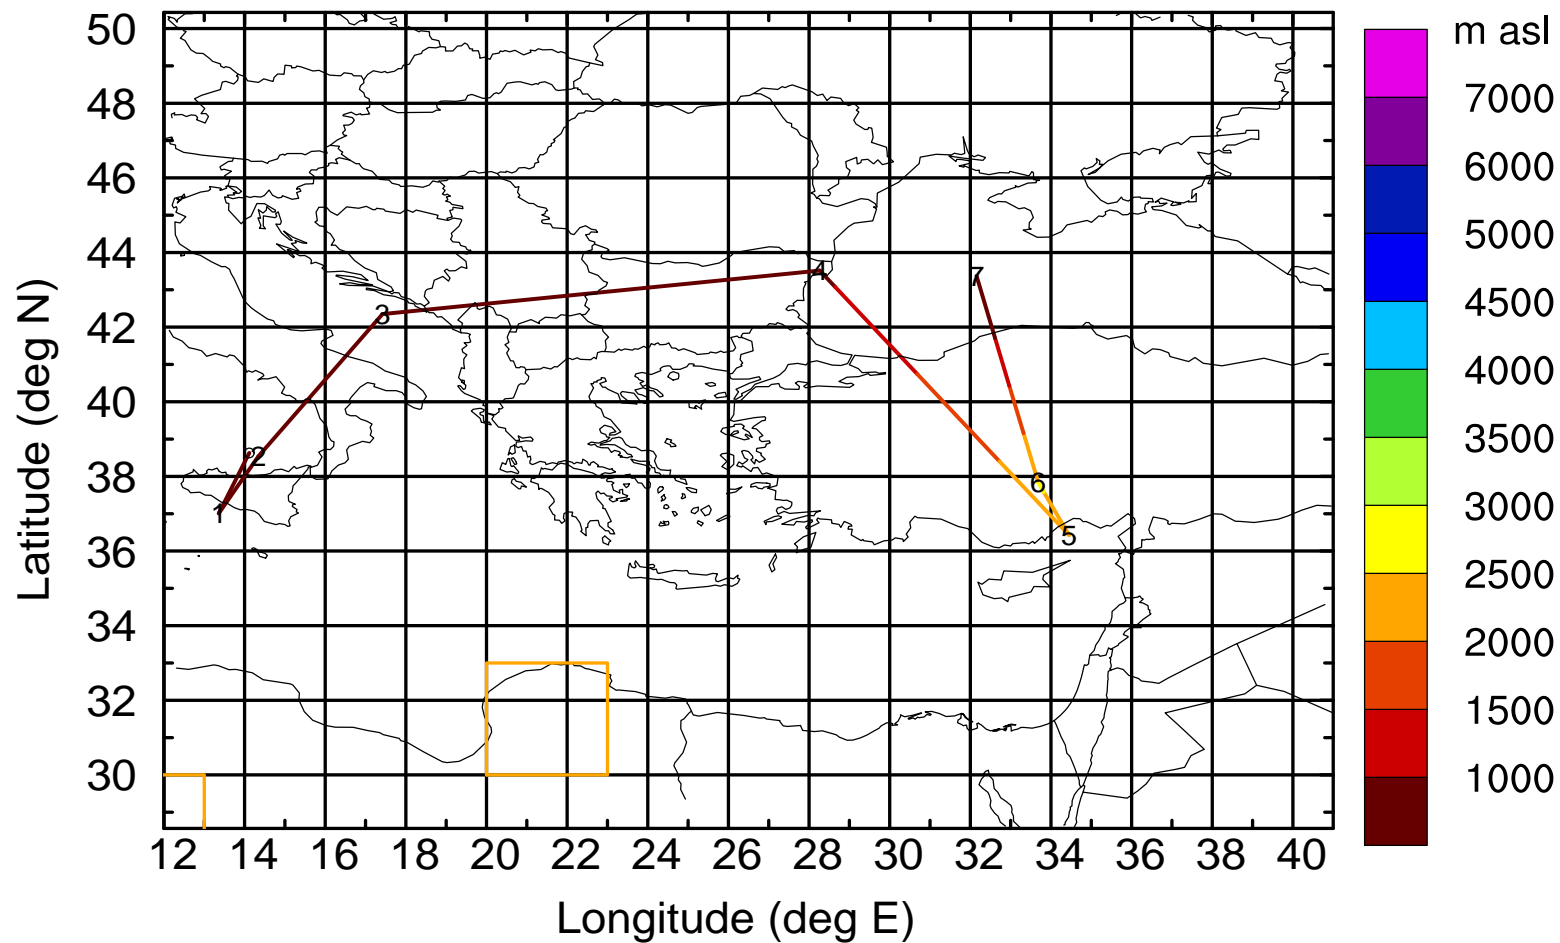

Paphos ground station 20170416

BWD 20170416/21-109H = 12/08 UTC