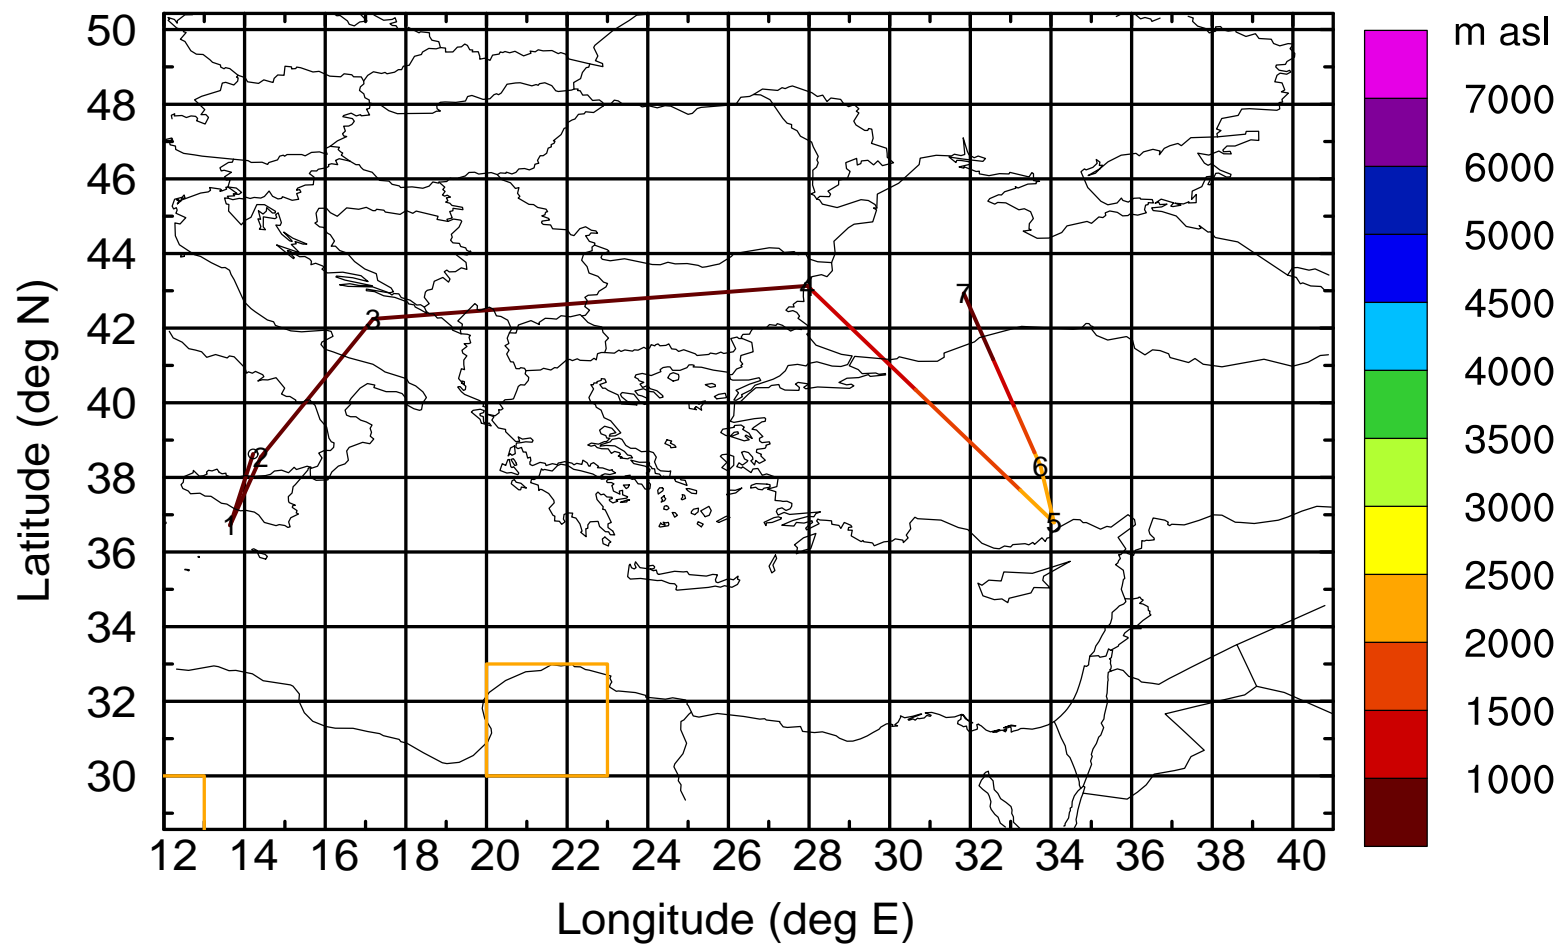

Paphos ground station 20170416

BWD 20170416/21-105H = 12/12 UTC

Paphos ground station 20170416

BWD 20170416/21-106H = 12/11 UTC

Paphos ground station 20170416

BWD 20170416/21-107H = 12/10 UTC

Paphos ground station 20170416