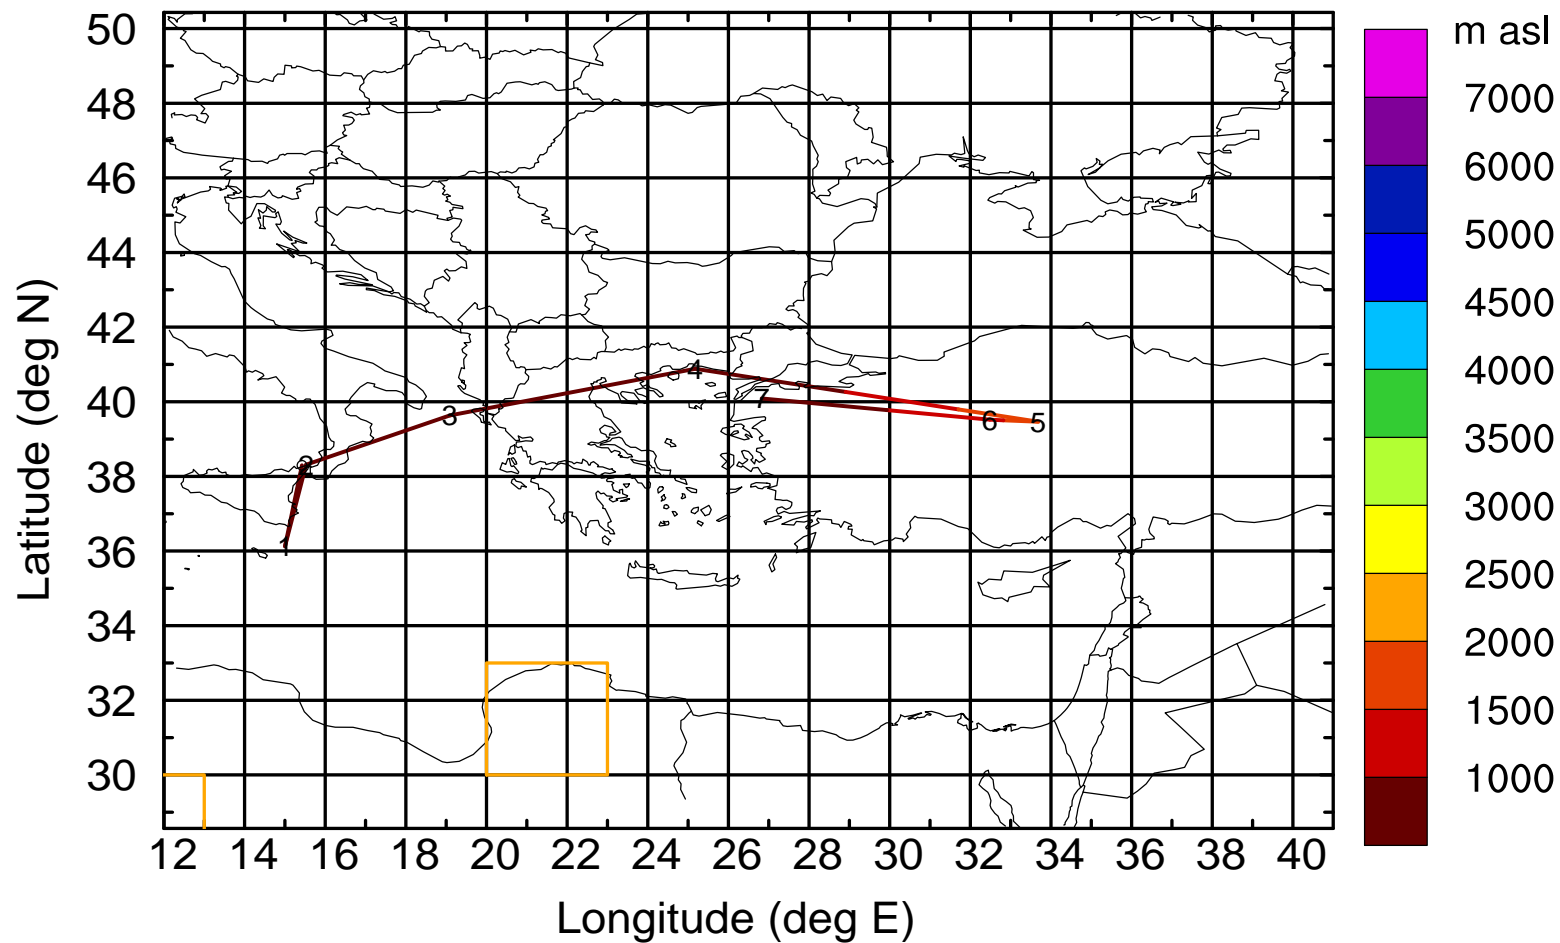

BWD 20170416/21 -87H = 13/06 UTC

Paphos ground station 20170416

BWD 20170416/21 -88H = 13/05 UTC

Paphos ground station 20170416

BWD 20170416/21 -89H = 13/04 UTC

Paphos ground station 20170416

BWD 20170416/21 -90H = 13/03 UTC