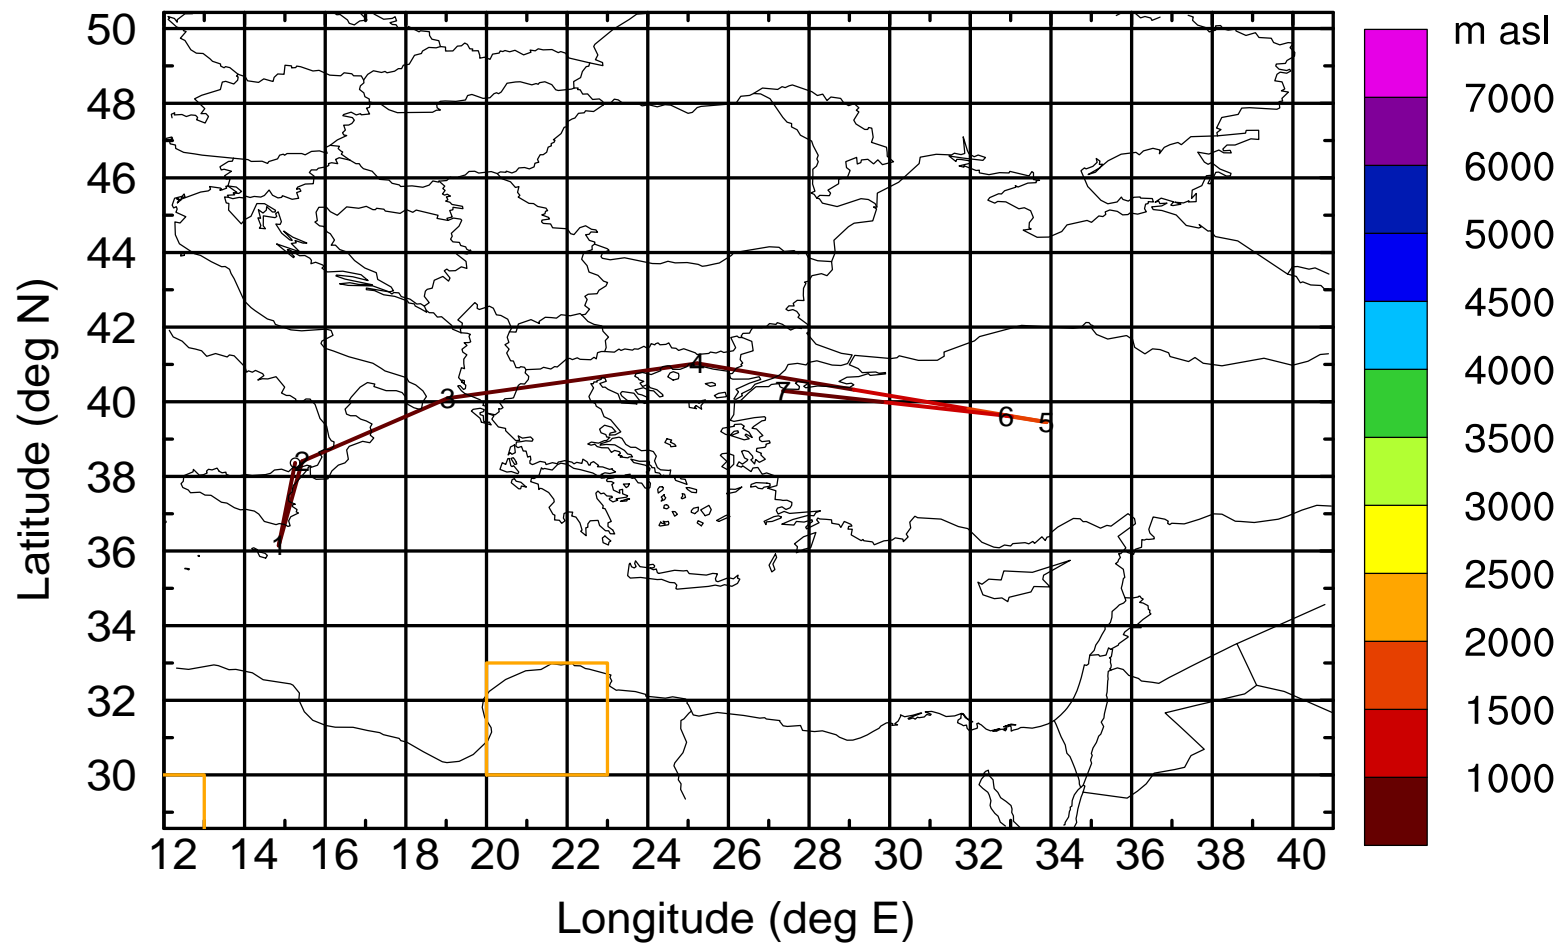

Paphos ground station 20170416

BWD 20170416/21 -91H = 13/02 UTC