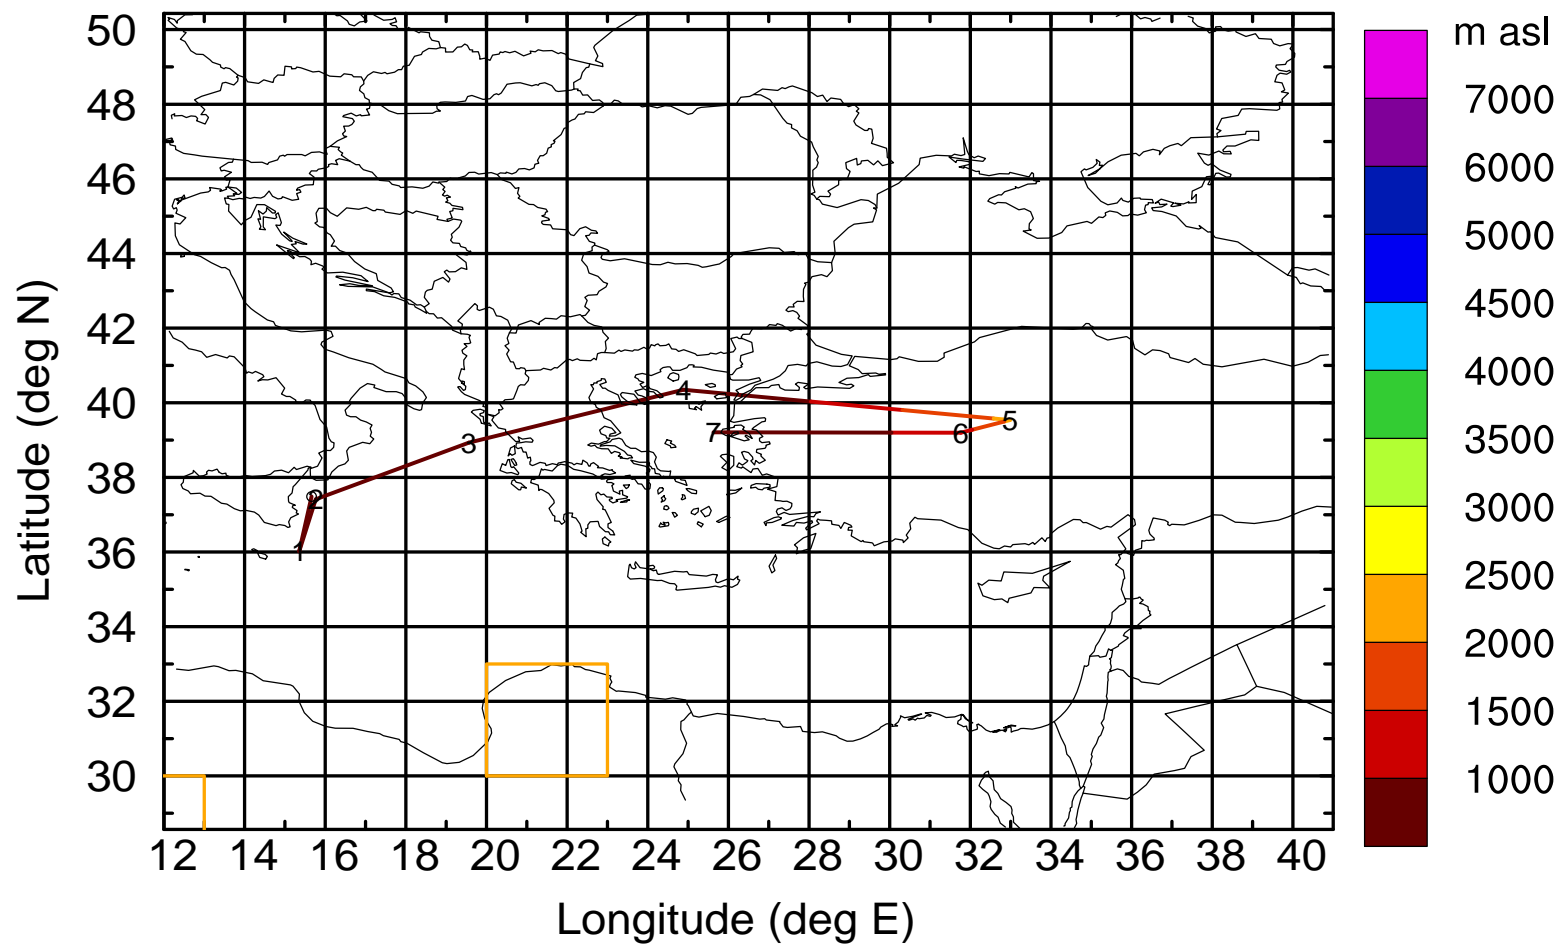

Paphos ground station 20170416

BWD 20170416/21 -85H = 13/08 UTC