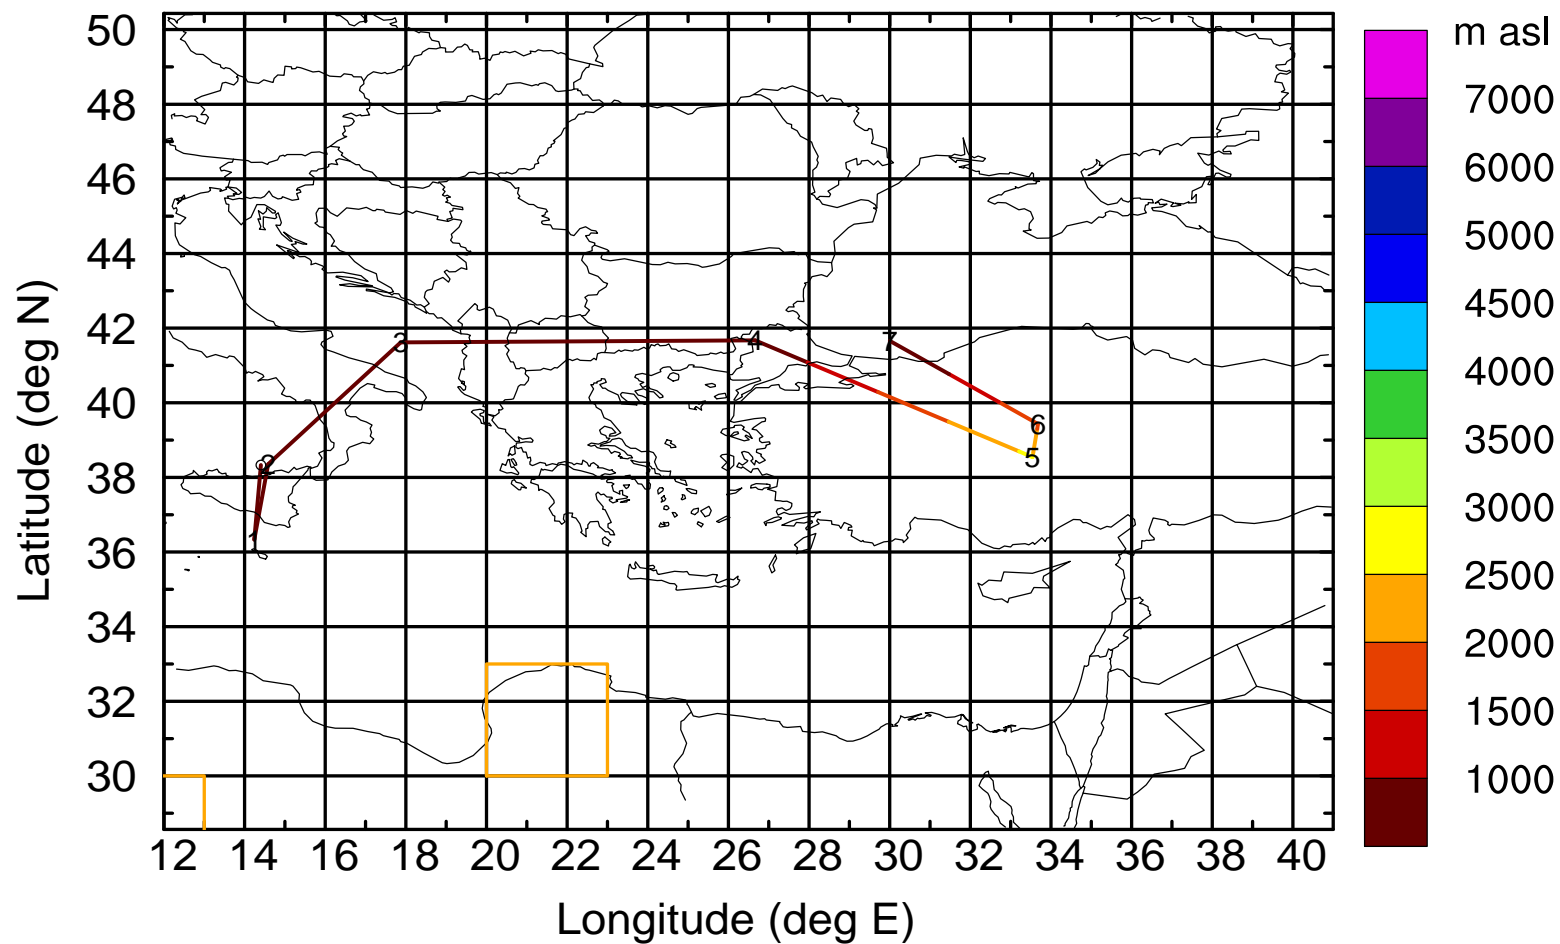

Paphos ground station 20170416

BWD 20170416/21 -98H = 12/19 UTC

Paphos ground station 20170416

BWD 20170416/21 -99H = 12/18 UTC

Paphos ground station 20170416

BWD 20170416/21-100H = 12/17 UTC

Paphos ground station 20170416