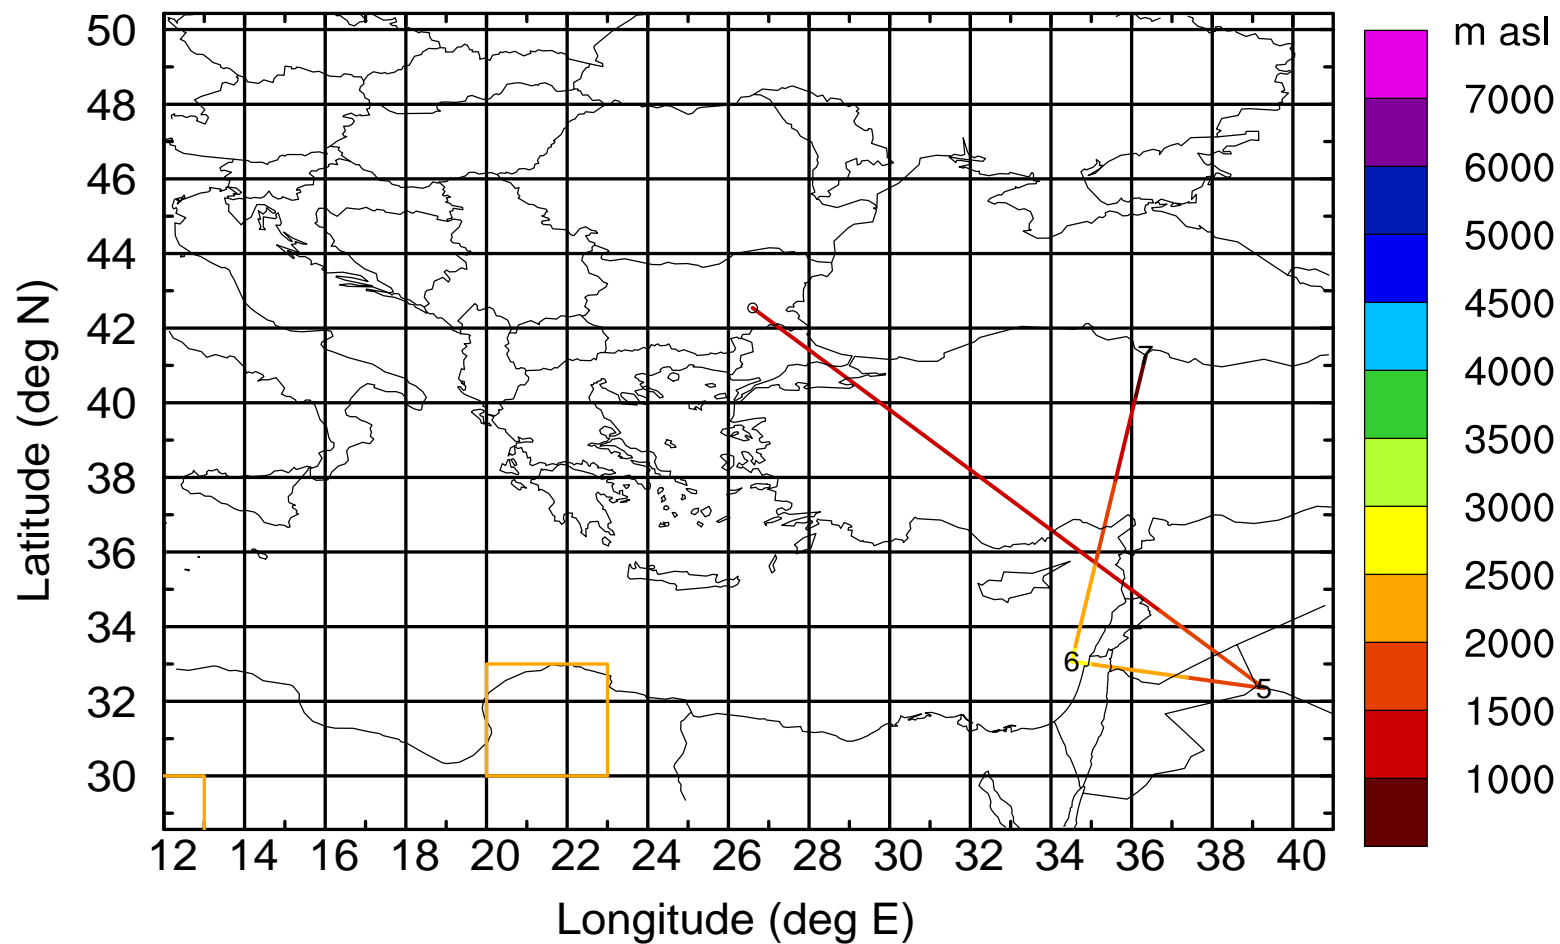

BWD 20170416/21-129H = 11/12 UTC

Paphos ground station 20170416

BWD 20170416/21-130H = 11/11 UTC

Paphos ground station 20170416

BWD 20170416/21-131H = 11/10 UTC

Paphos ground station 20170416

BWD 20170416/21-132H = 11/09 UTC