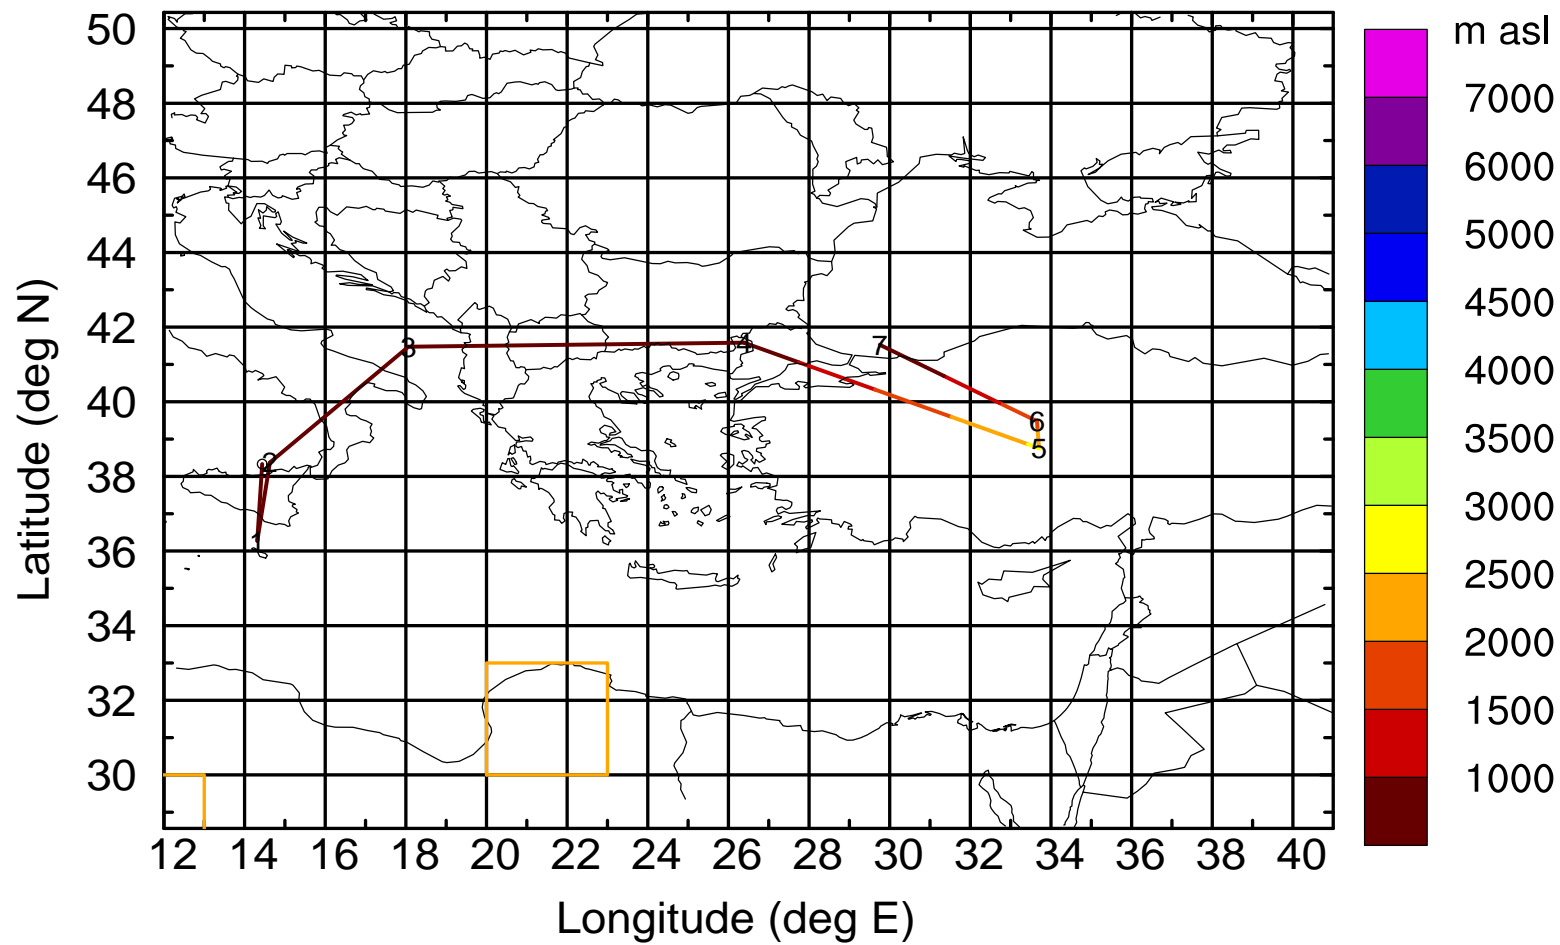

Paphos ground station 20170416

BWD 20170416/21 -99H = 12/18 UTC