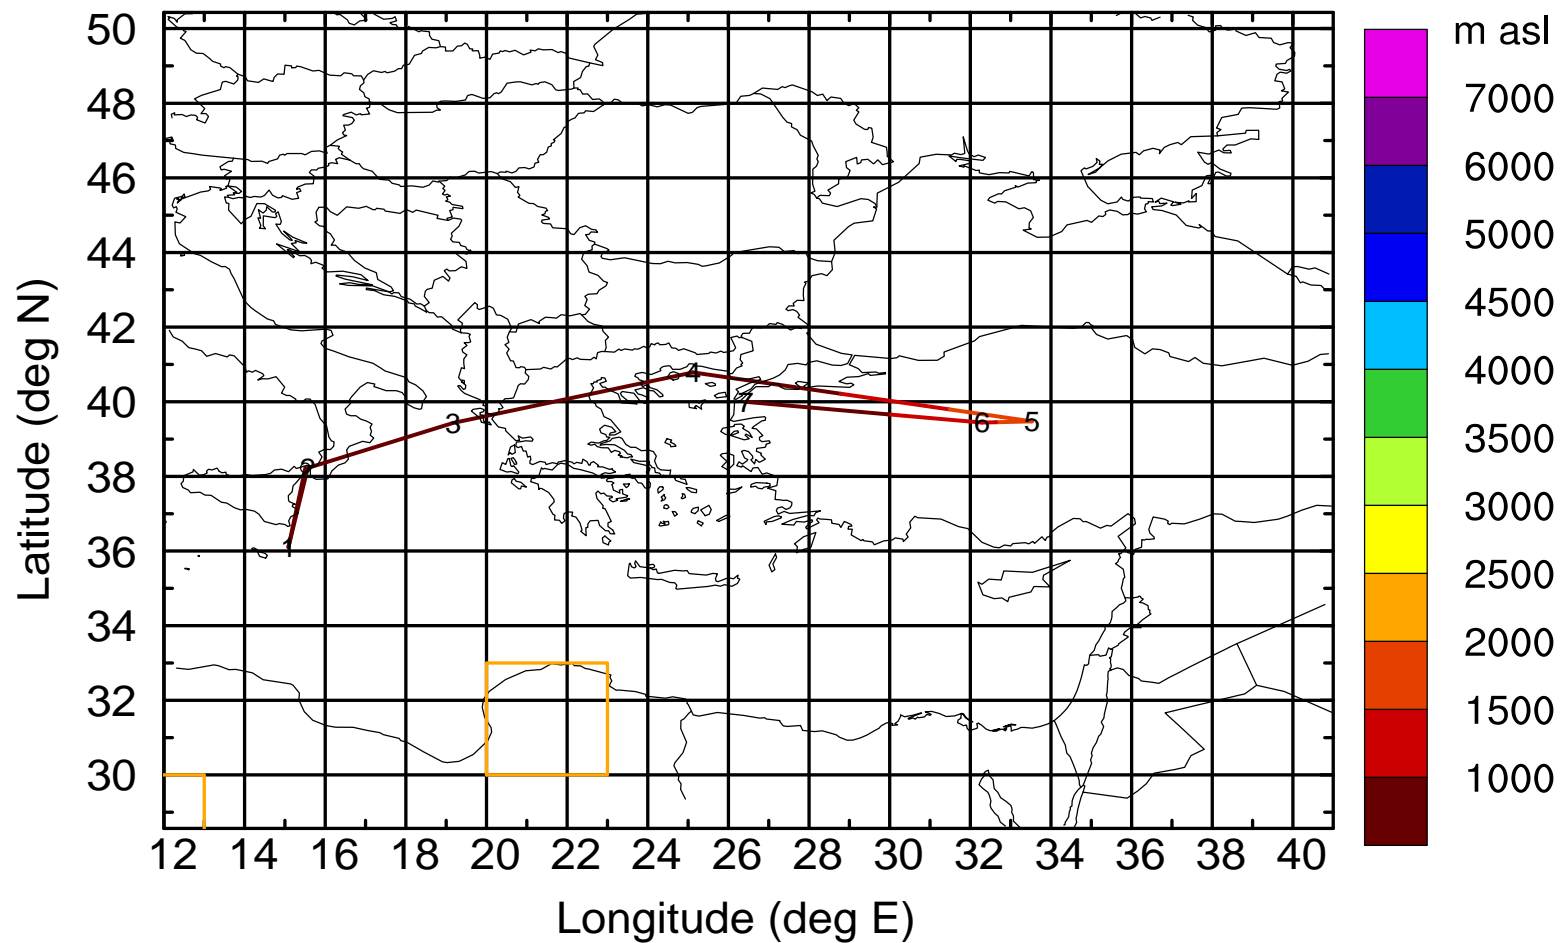

Paphos ground station 20170416

BWD 20170416/21 -88H = 13/05 UTC