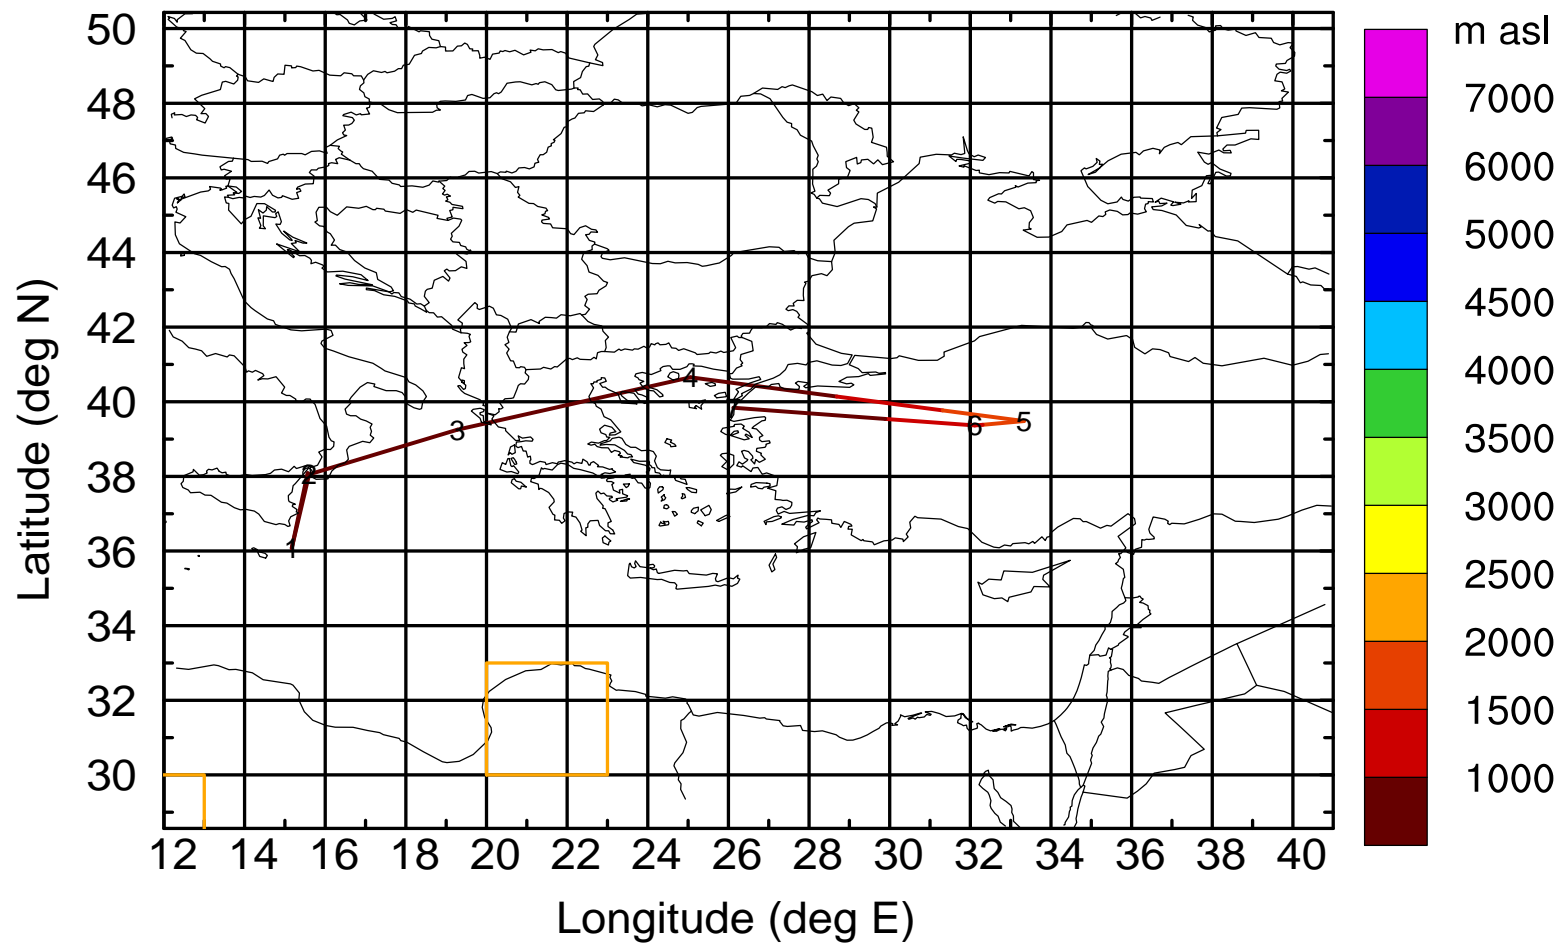

Paphos ground station 20170416

BWD 20170416/21 -87H = 13/06 UTC