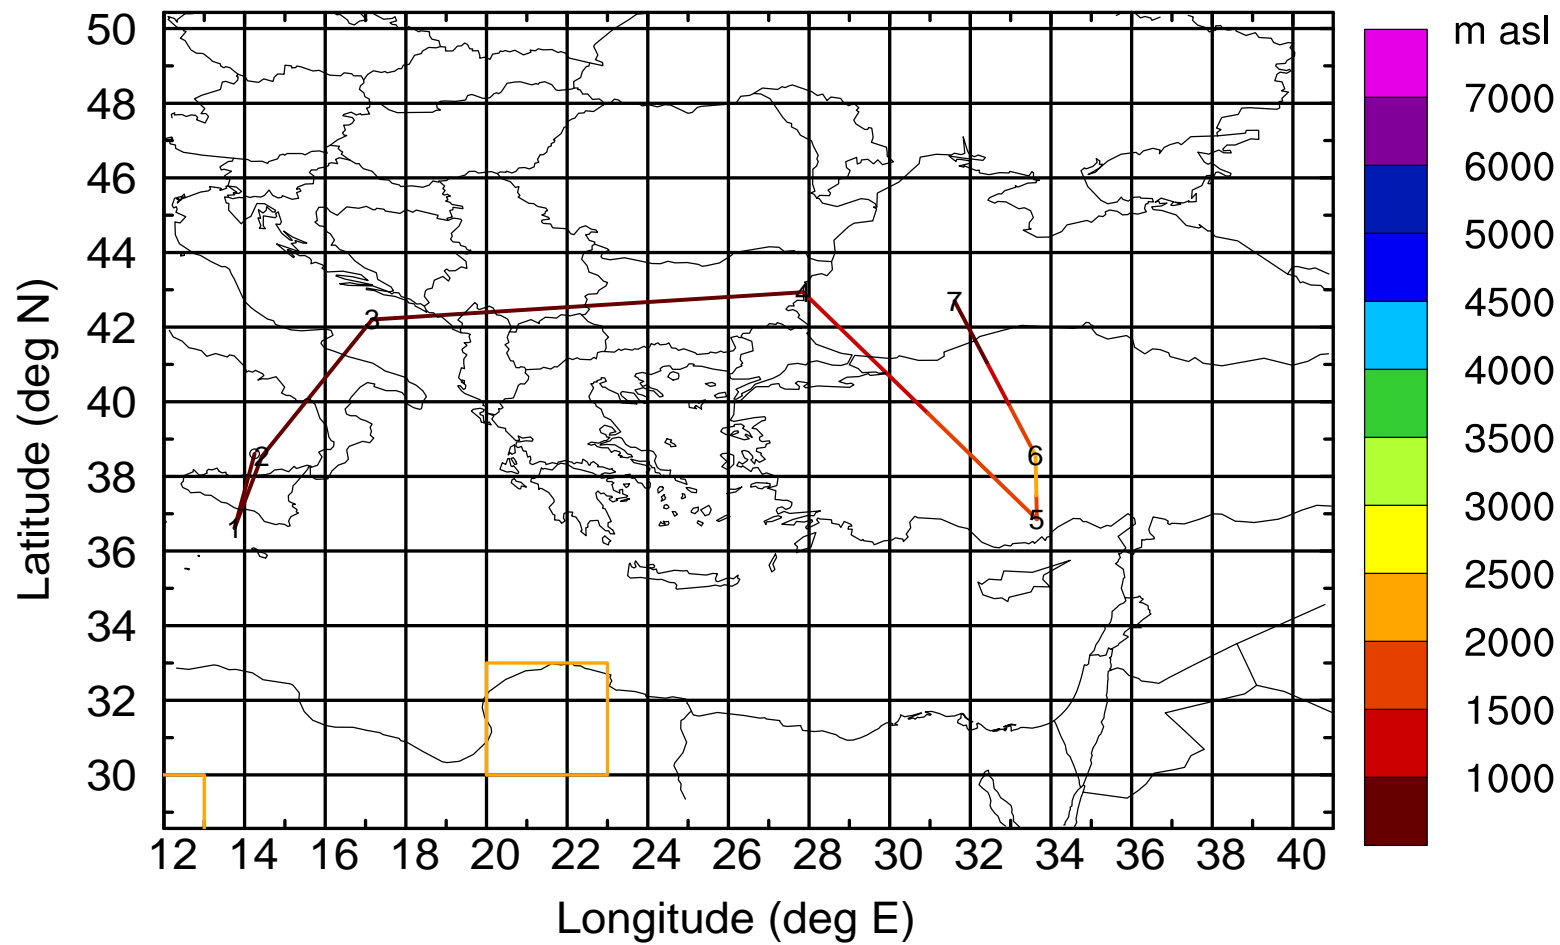

Paphos ground station 20170416

BWD 20170416/21-106H = 12/11 UTC