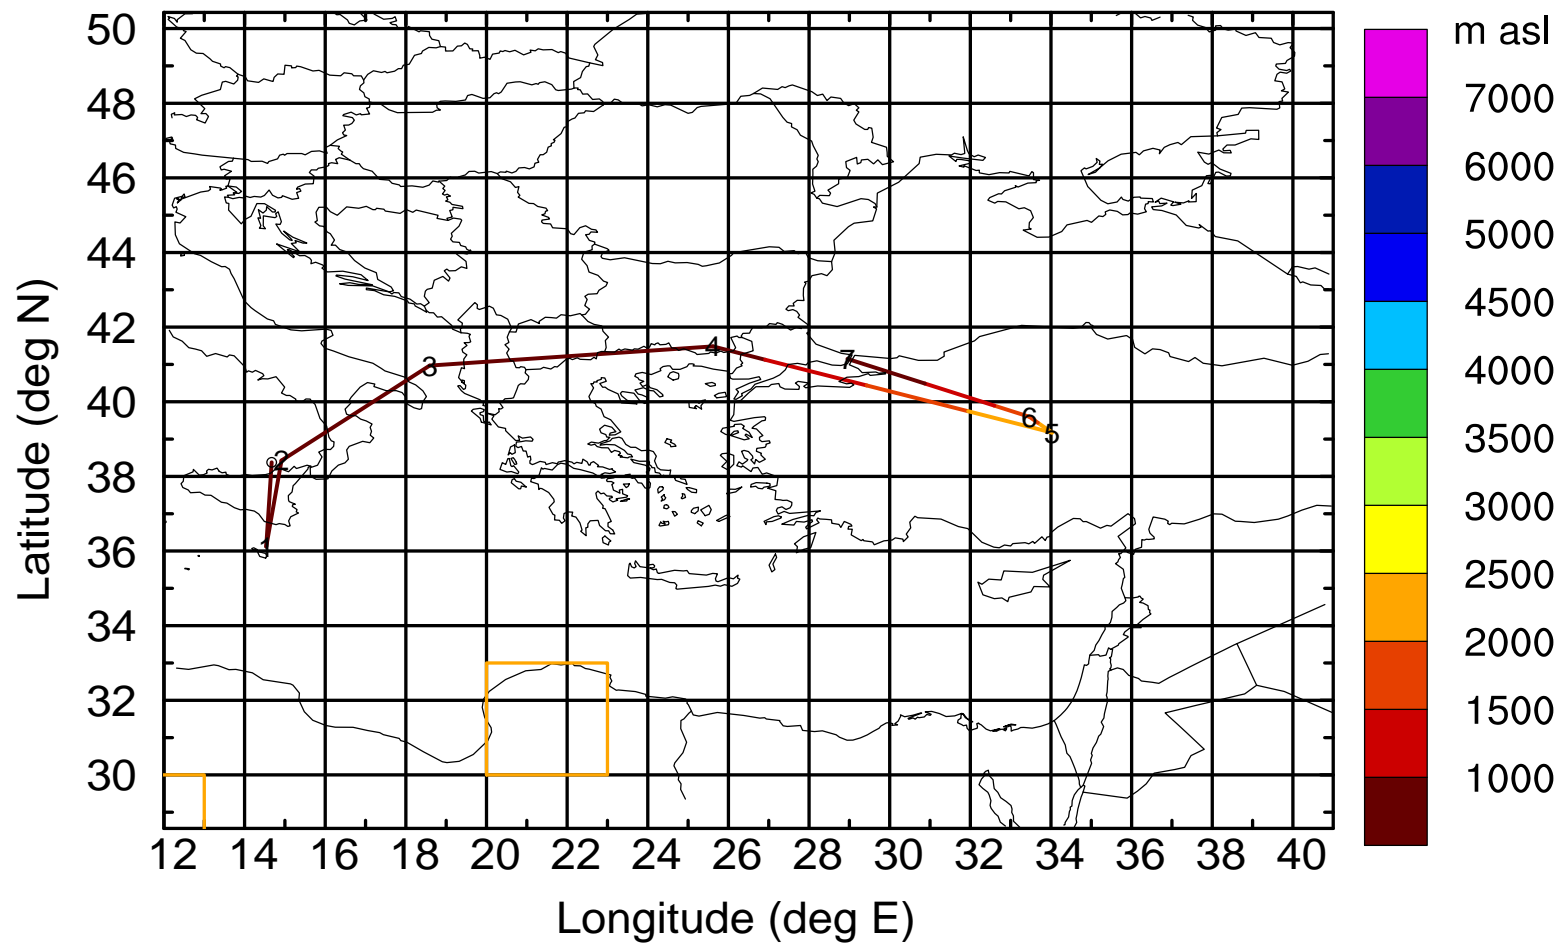

BWD 20170416/21 -94H = 12/23 UTC

Paphos ground station 20170416

BWD 20170416/21 -95H = 12/22 UTC

Paphos ground station 20170416

BWD 20170416/21 -96H = 12/21 UTC

Paphos ground station 20170416

BWD 20170416/21 -97H = 12/20 UTC