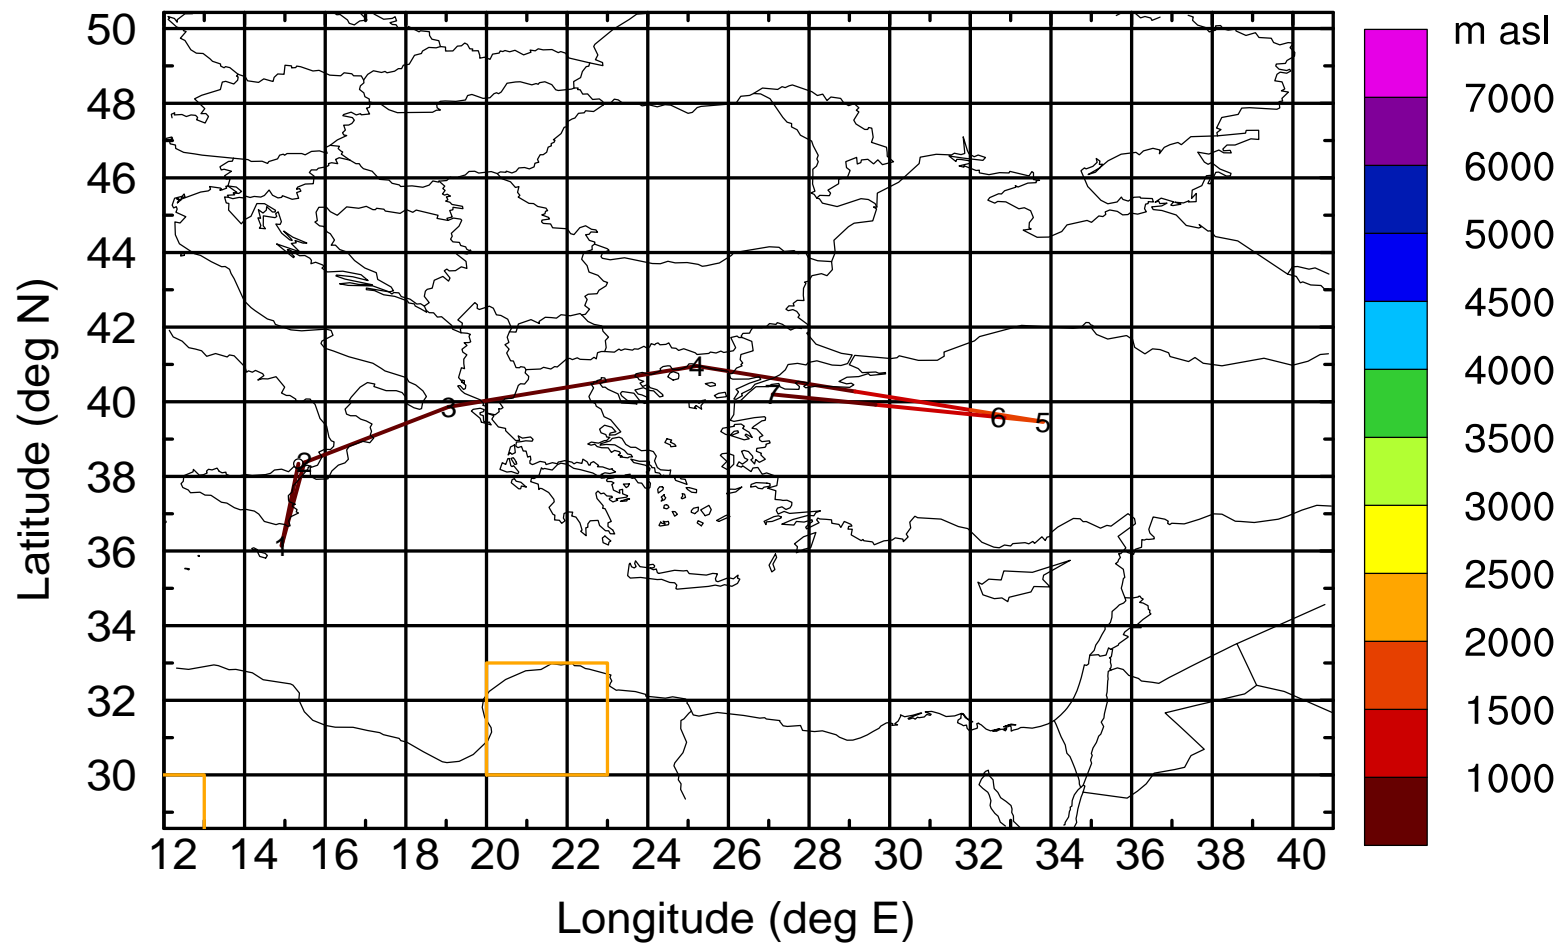

BWD 20170416/21 -87H = 13/06 UTC

Paphos ground station 20170416

BWD 20170416/21 -88H = 13/05 UTC

Paphos ground station 20170416

BWD 20170416/21 -89H = 13/04 UTC

Paphos ground station 20170416

BWD 20170416/21 -90H = 13/03 UTC