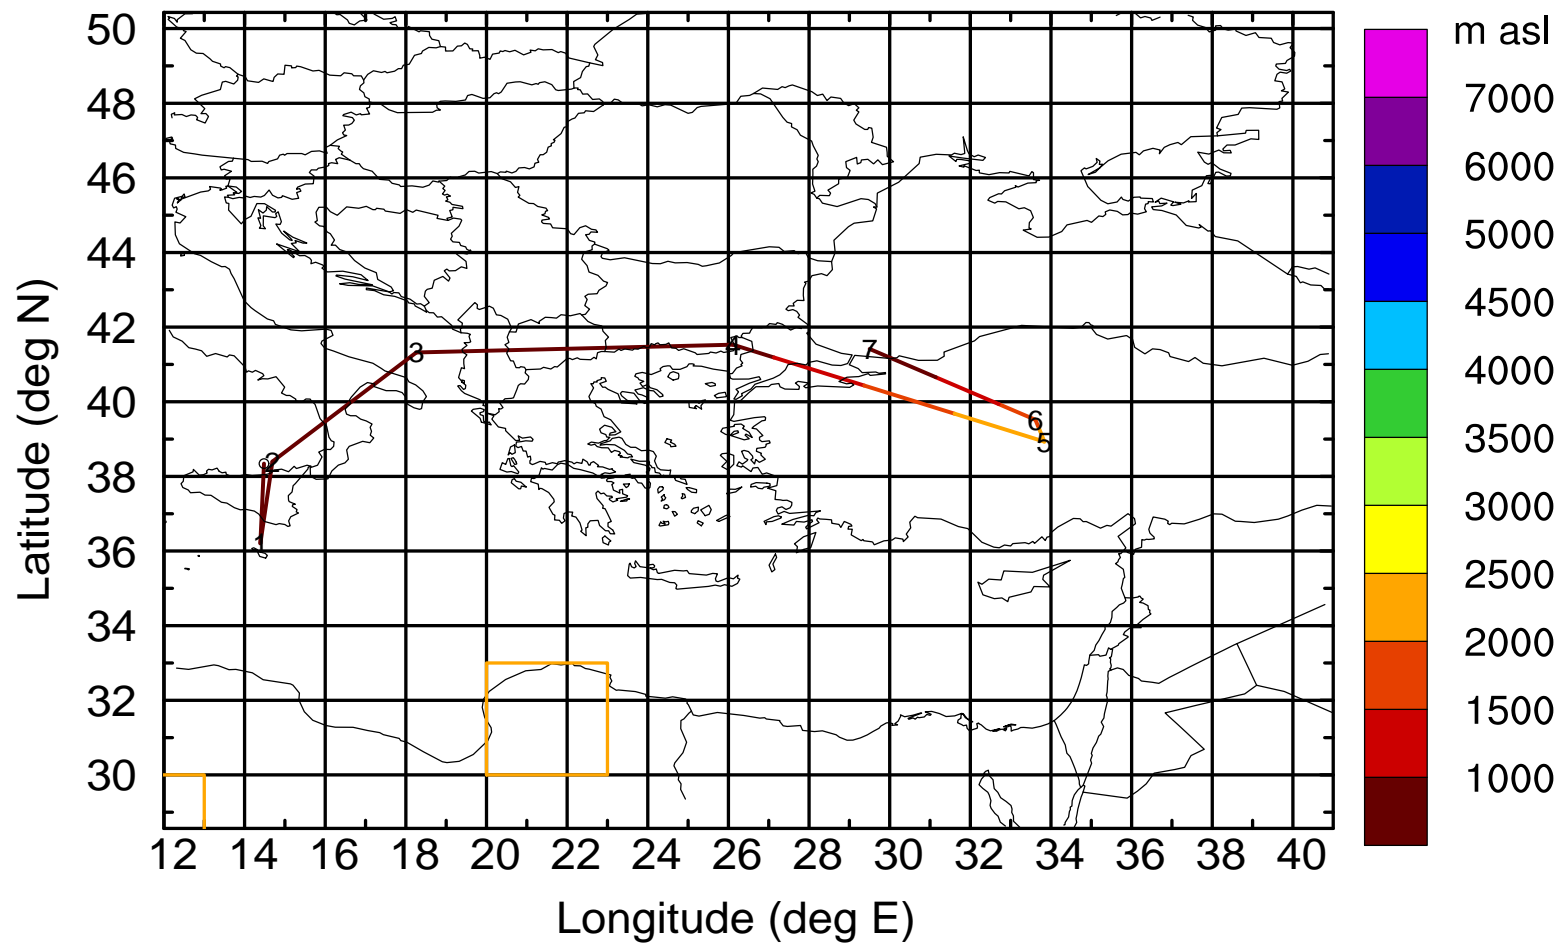

Paphos ground station 20170416

BWD 20170416/21 -98H = 12/19 UTC