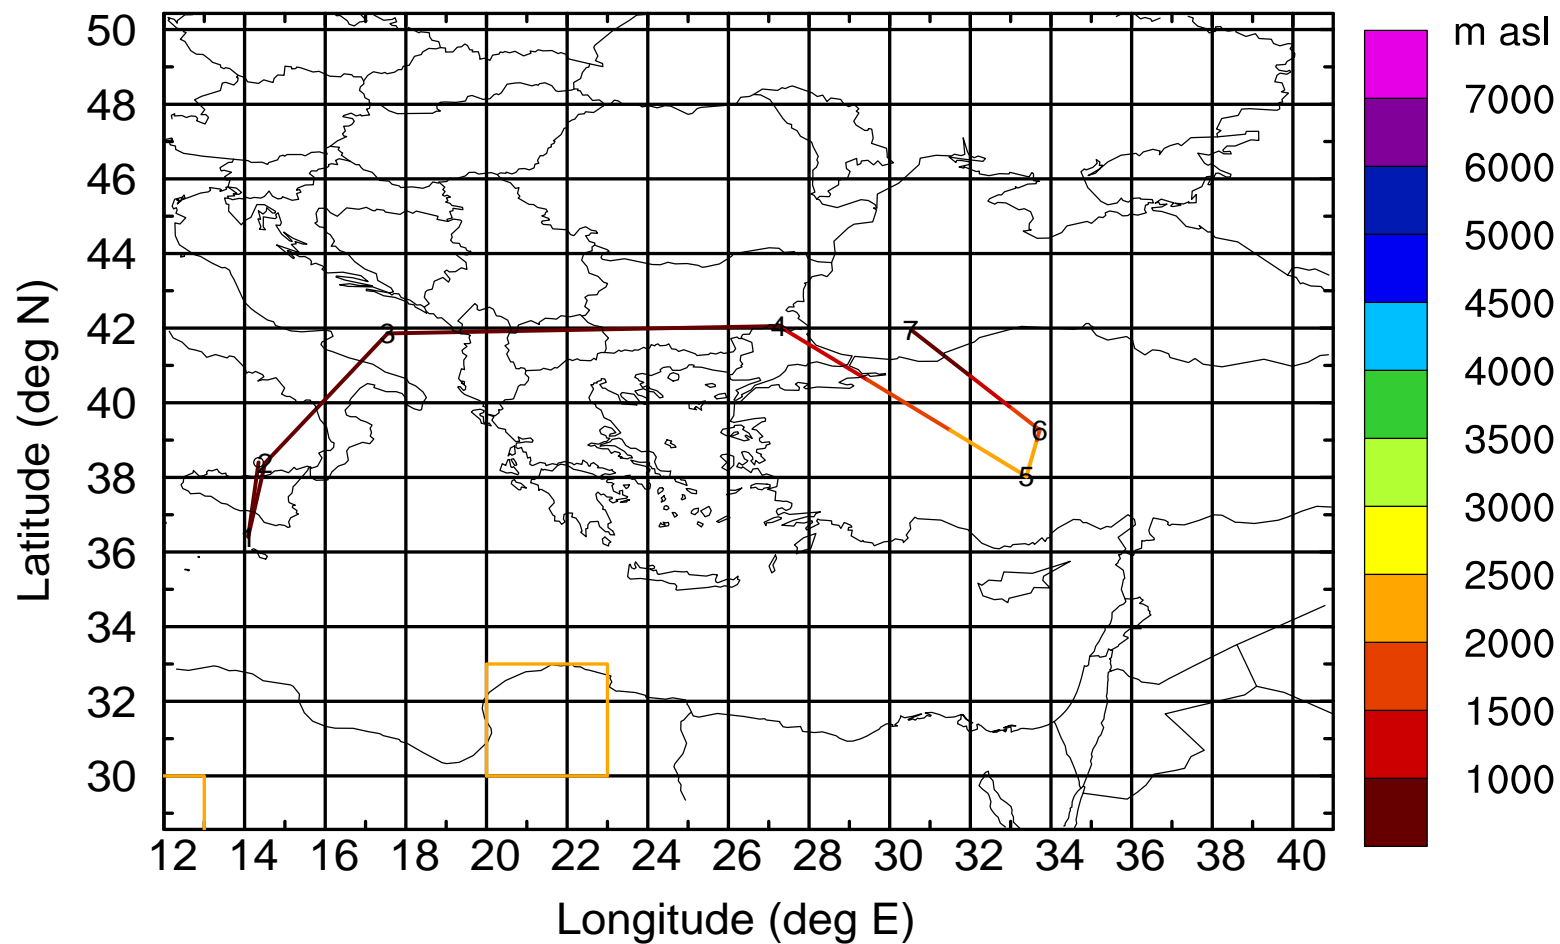

Paphos ground station 20170416

BWD 20170416/21-102H = 12/15 UTC