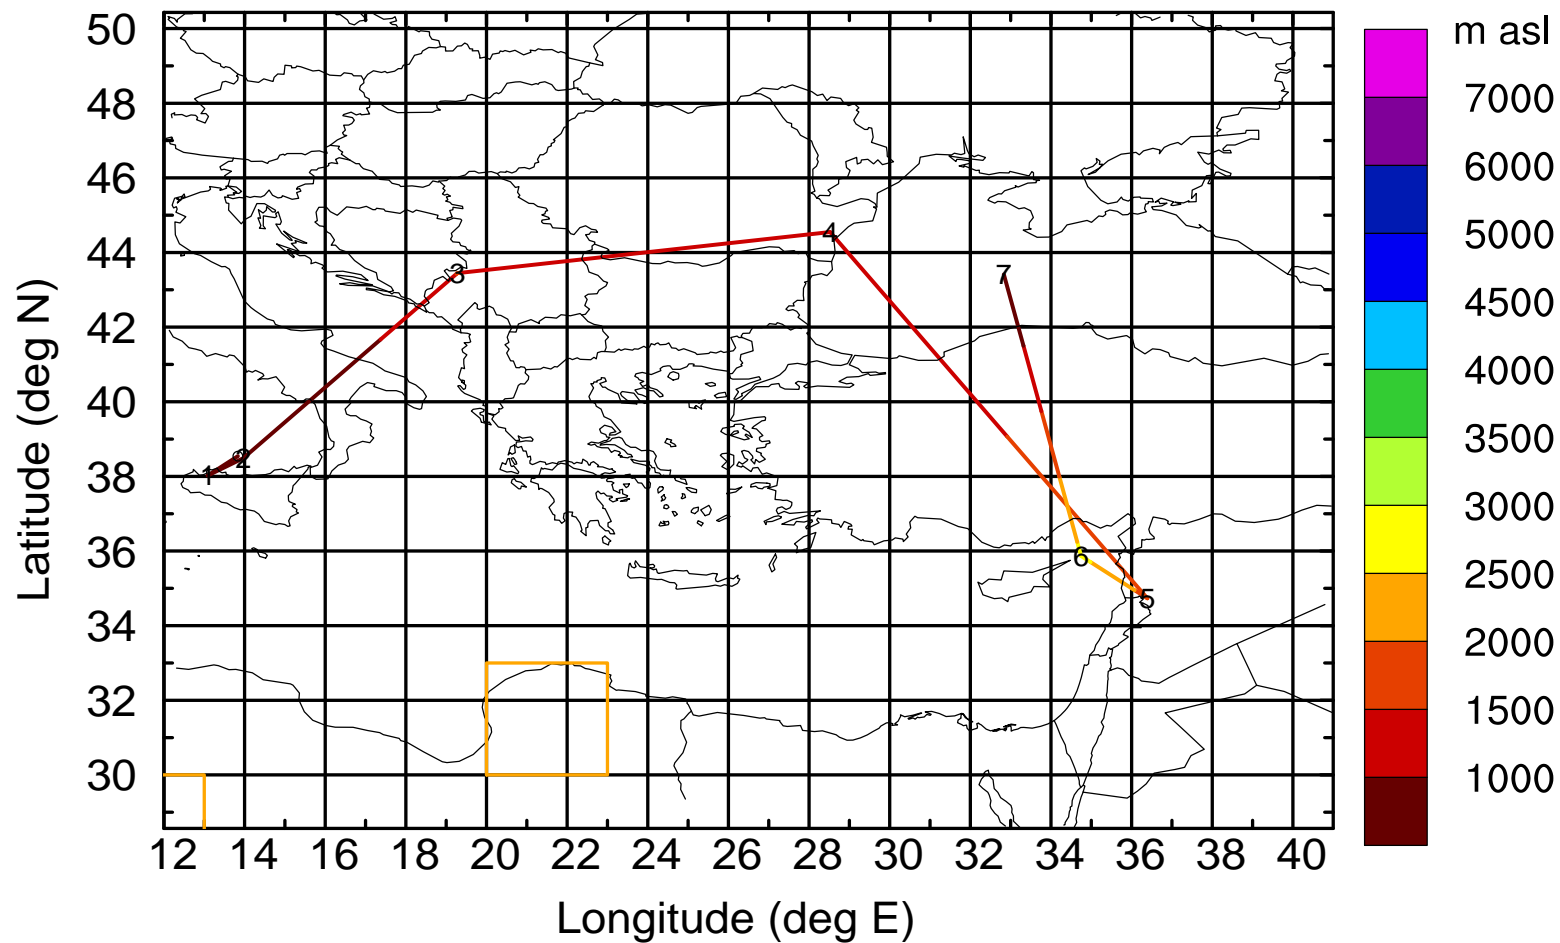

Paphos ground station 20170416

BWD 20170416/21-116H = 12/01 UTC