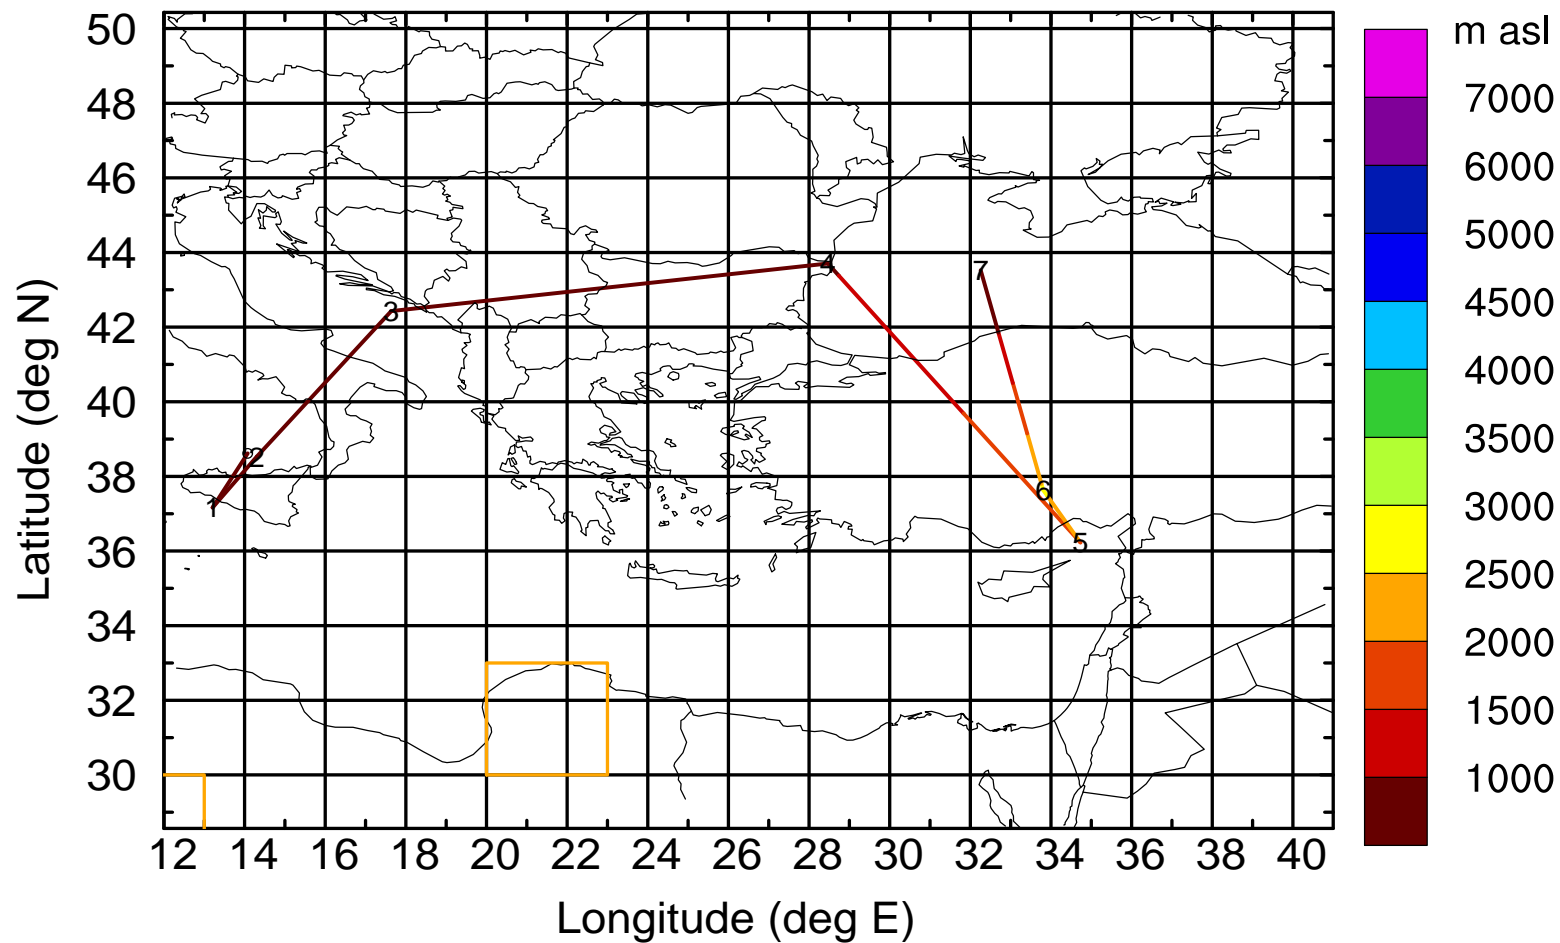

BWD 20170416/21-108H = 12/09 UTC

Paphos ground station 20170416

BWD 20170416/21-109H = 12/08 UTC

Paphos ground station 20170416

BWD 20170416/21-110H = 12/07 UTC

Paphos ground station 20170416

BWD 20170416/21-111H = 12/06 UTC