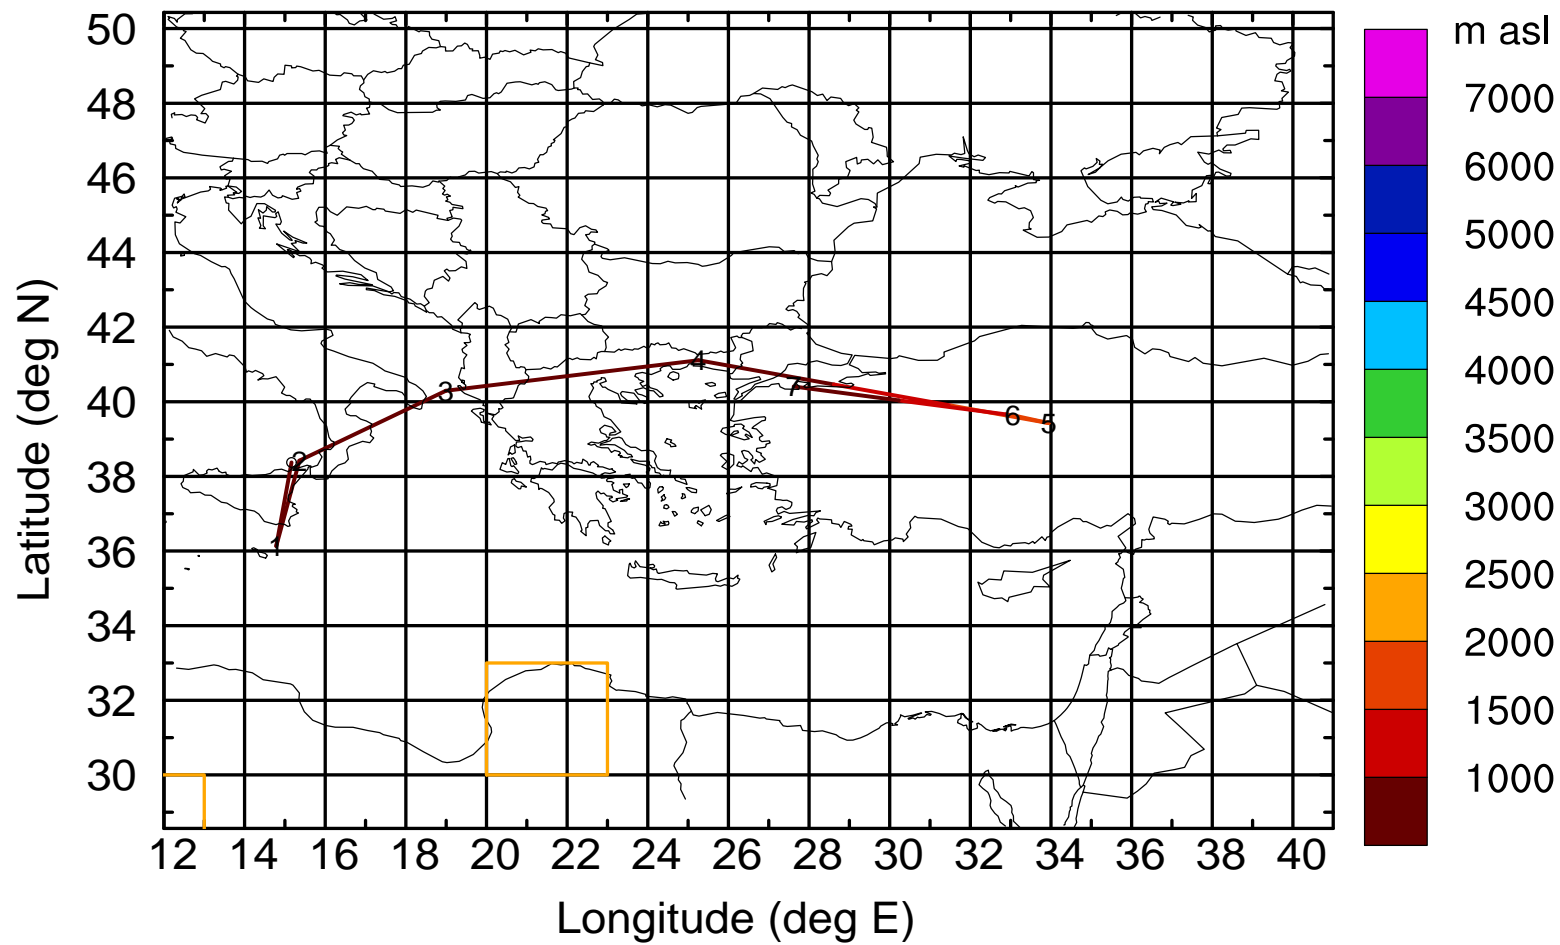

Paphos ground station 20170416

BWD 20170416/21 -92H = 13/01 UTC