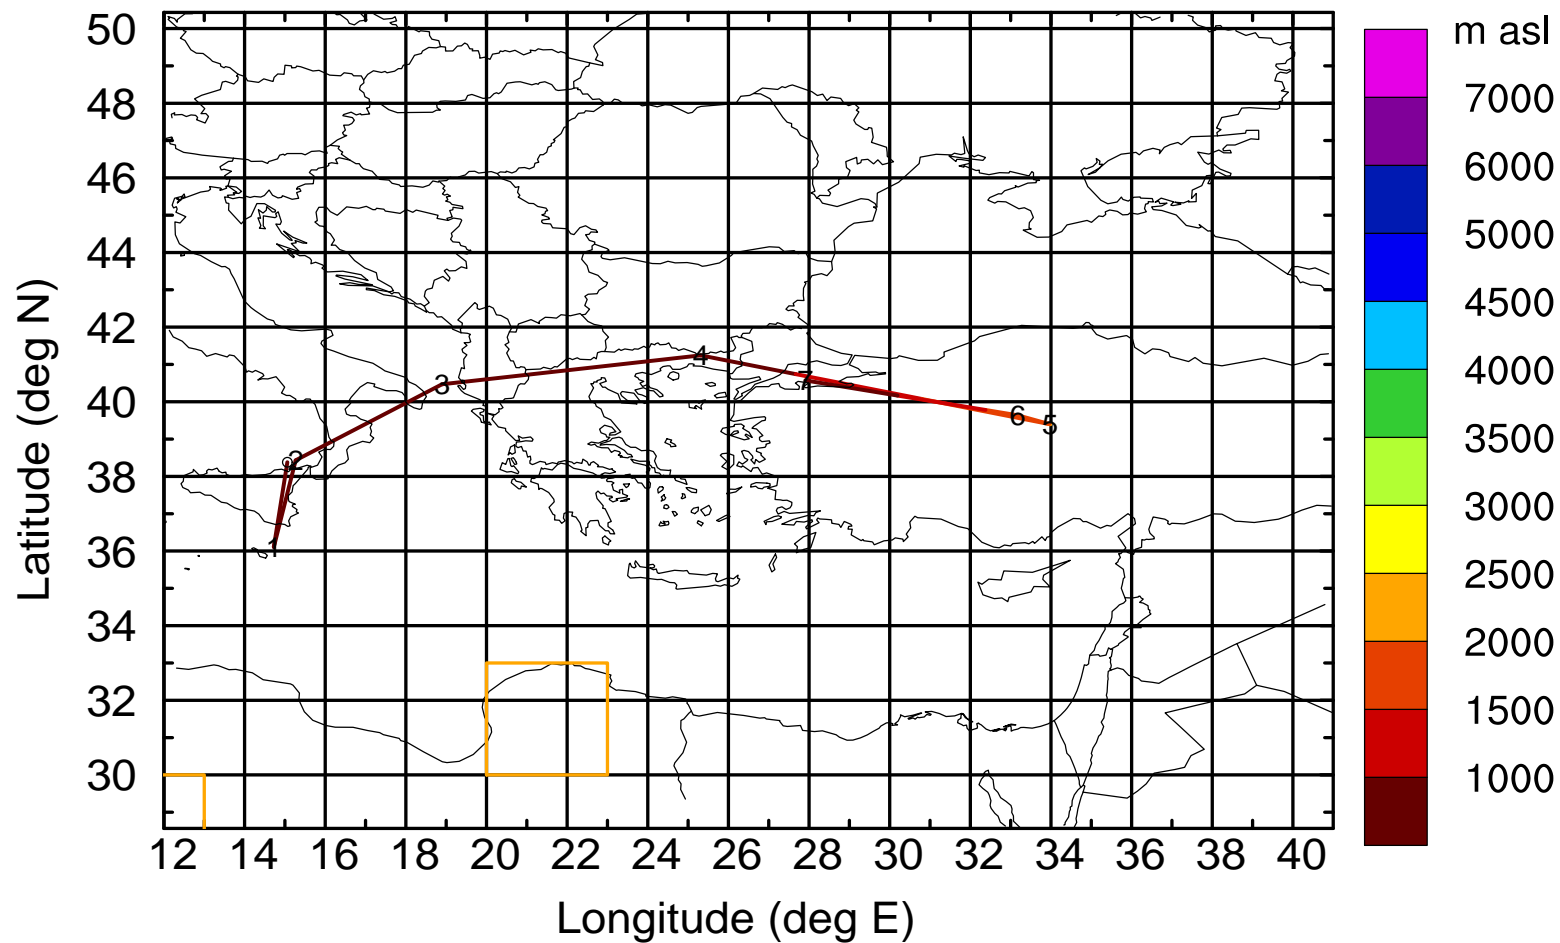

Paphos ground station 20170416

BWD 20170416/21 -91H = 13/02 UTC

Paphos ground station 20170416

BWD 20170416/21 -92H = 13/01 UTC

Paphos ground station 20170416

BWD 20170416/21 -93H = 13/00 UTC

Paphos ground station 20170416