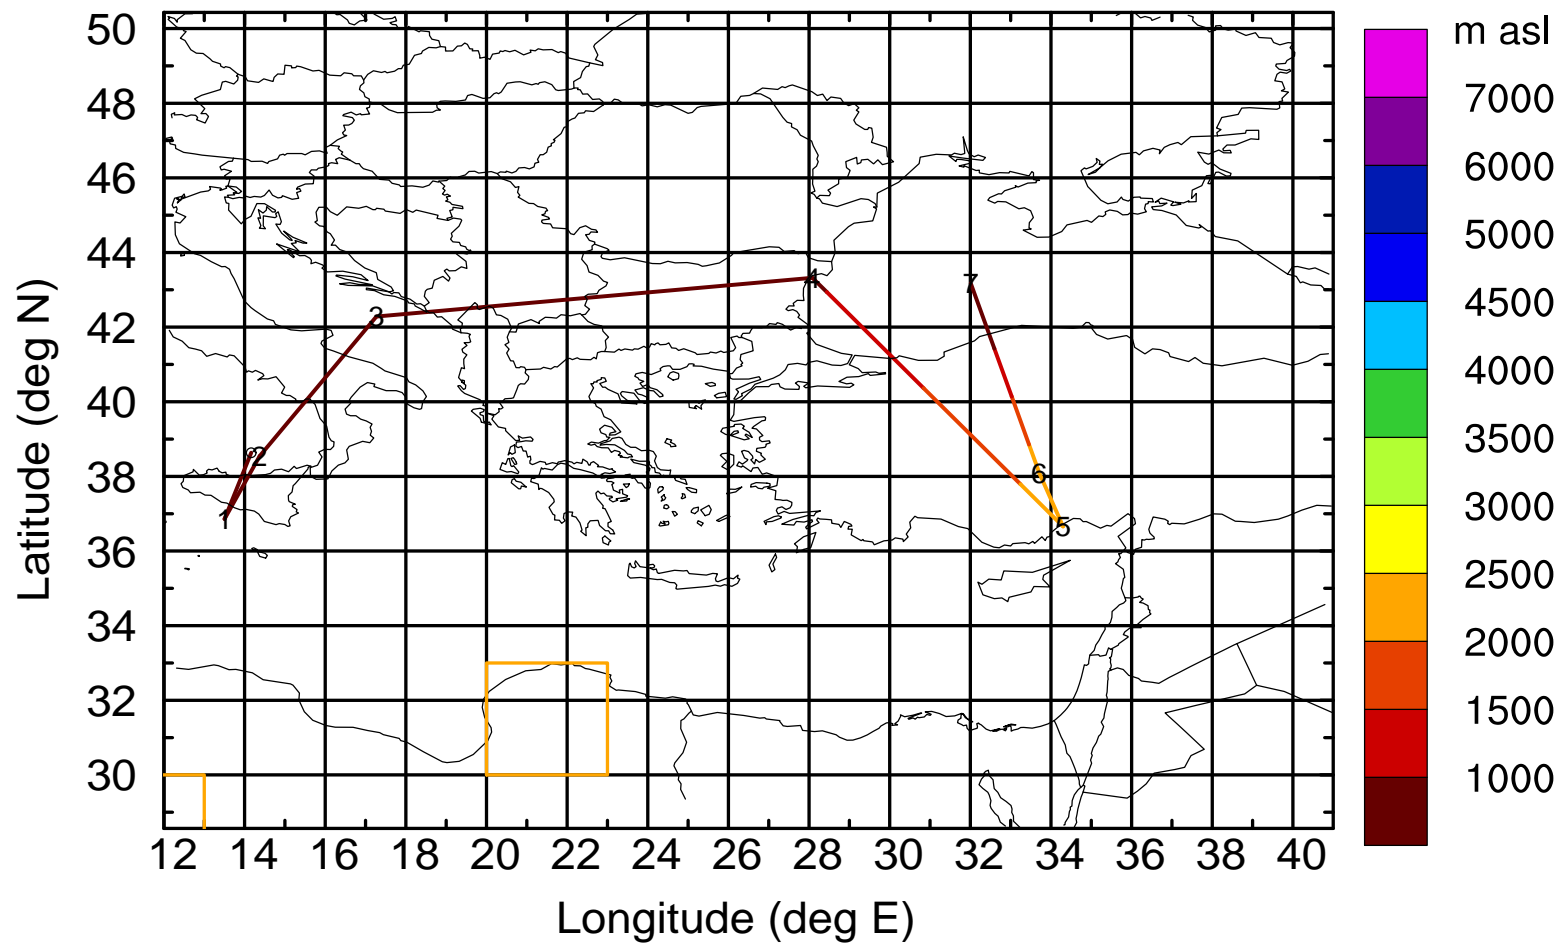

Paphos ground station 20170416

BWD 20170416/21-108H = 12/09 UTC