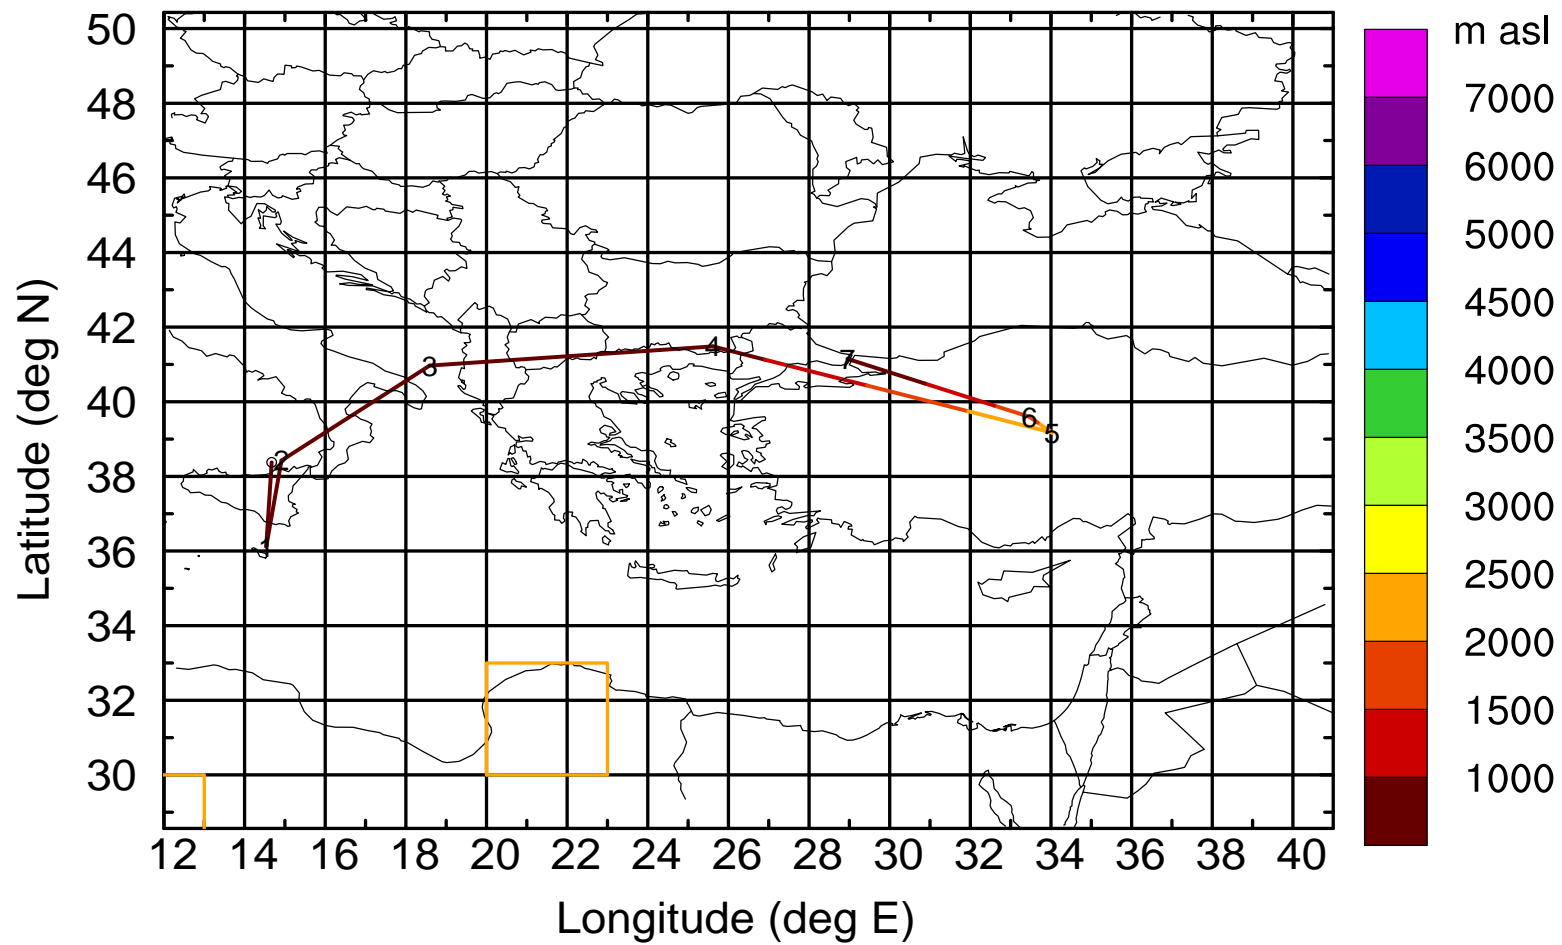

Paphos ground station 20170416

BWD 20170416/21 -96H = 12/21 UTC