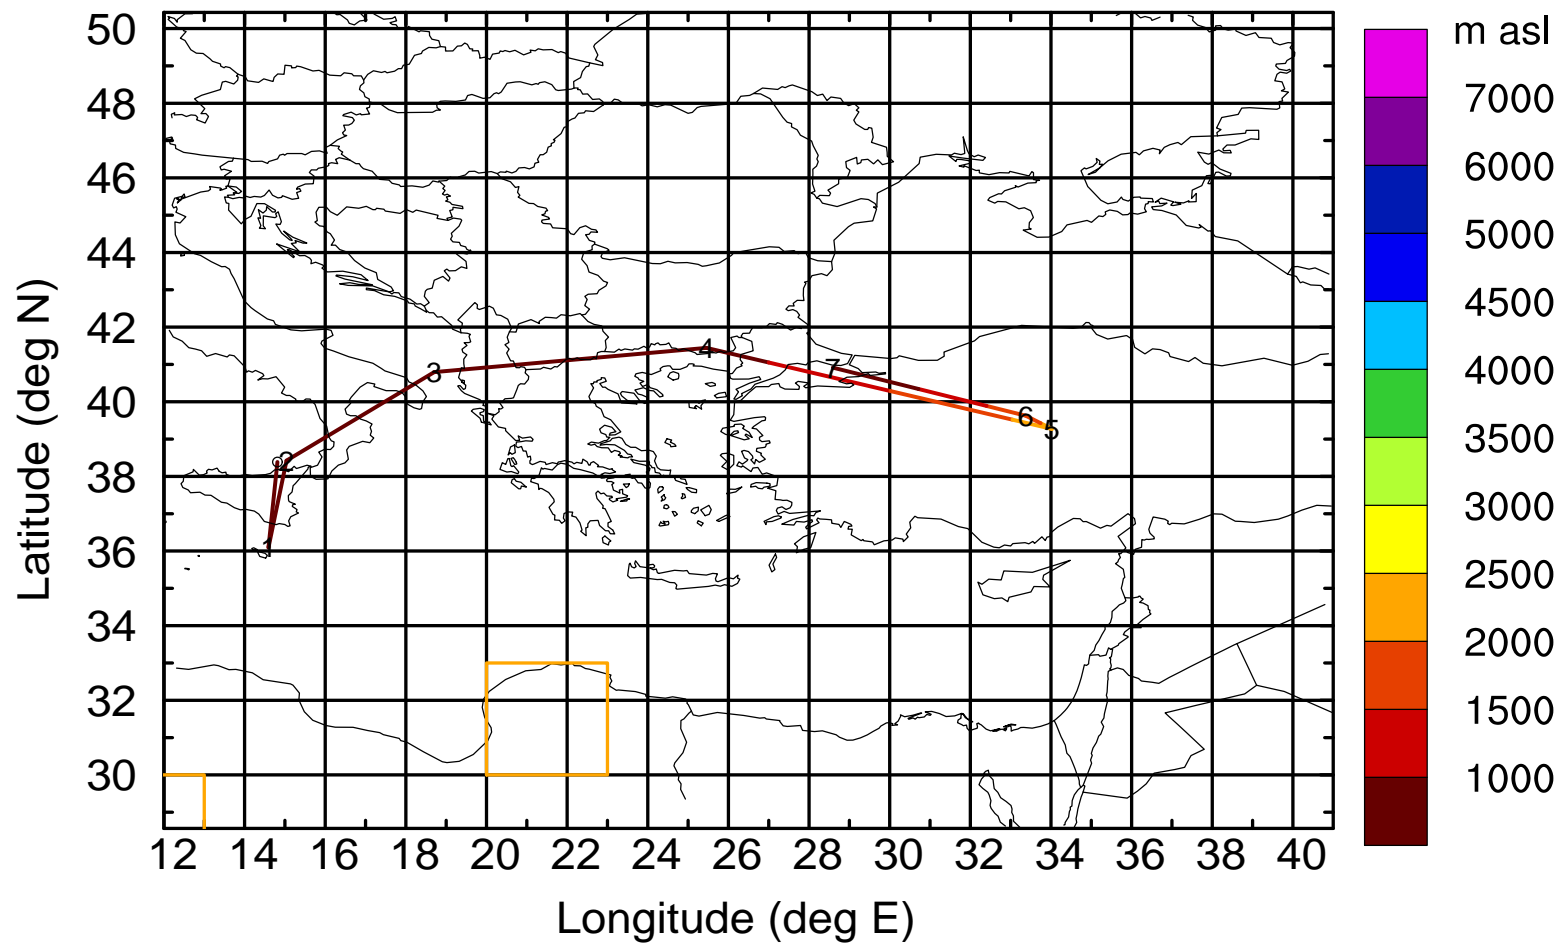

Paphos ground station 20170416

BWD 20170416/21 -95H = 12/22 UTC