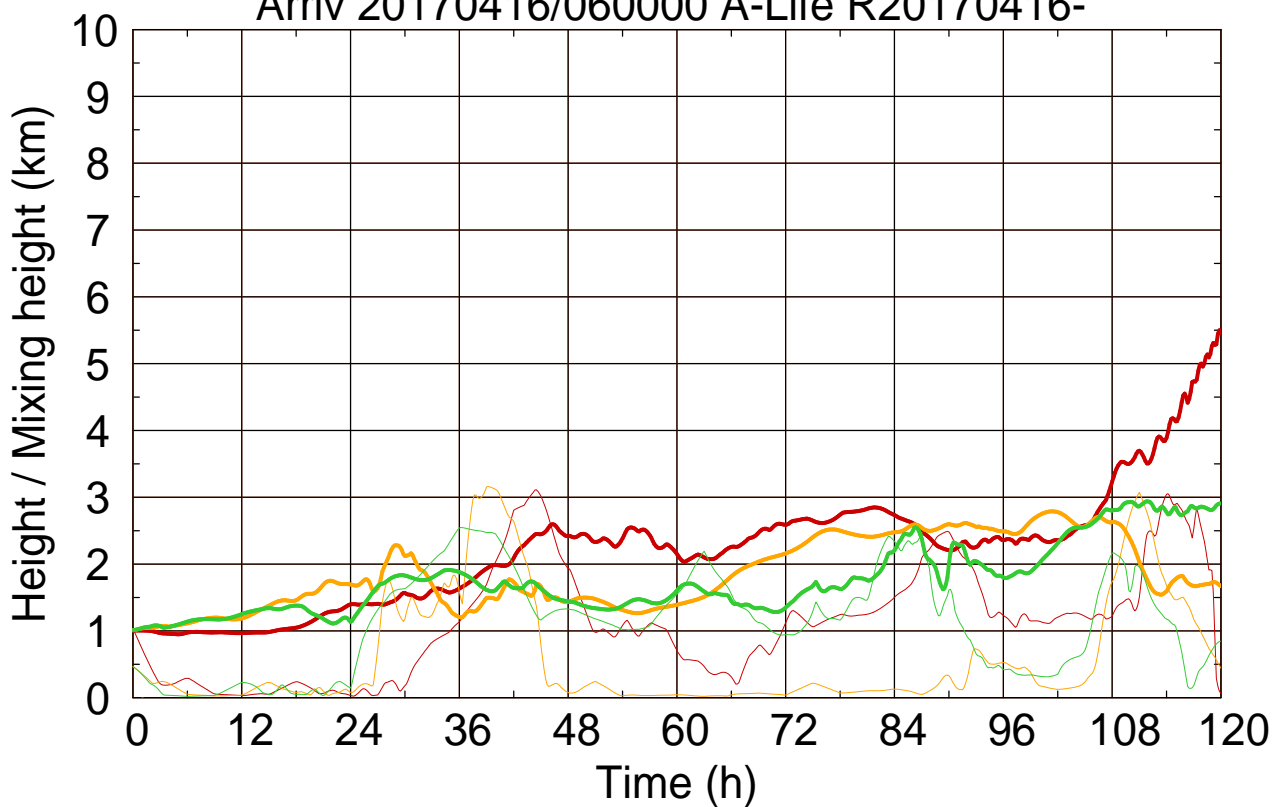

Arriv 20170416/060000 A-Life R20170416-

0 — 1 — 2 —

Arriv 20170416/060000 A-Life R20170416-

— Height — Mixing height