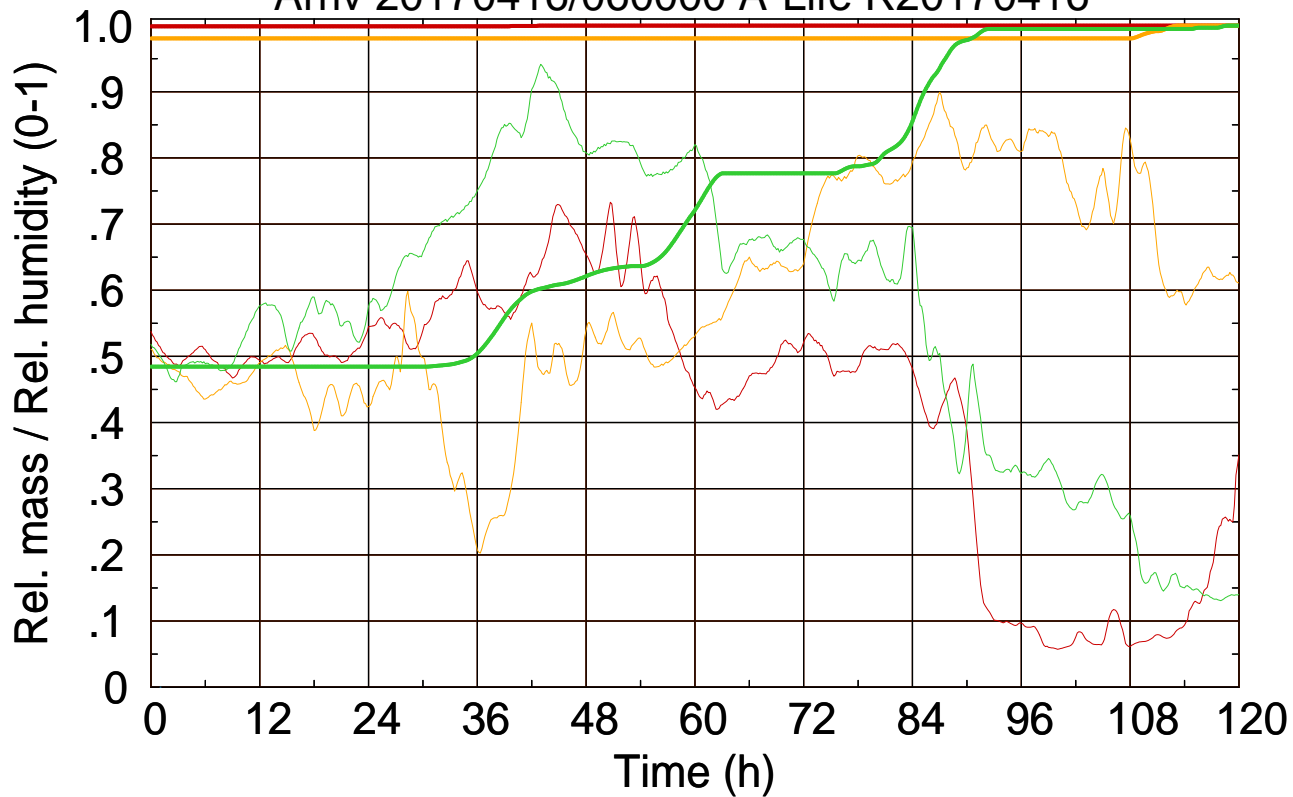

Arriv 20170416/060000 A-Life R20170416-

0 — 1 — 2 —

Arriv 20170416/060000 A-Life R20170416-

— Height — Mixing height