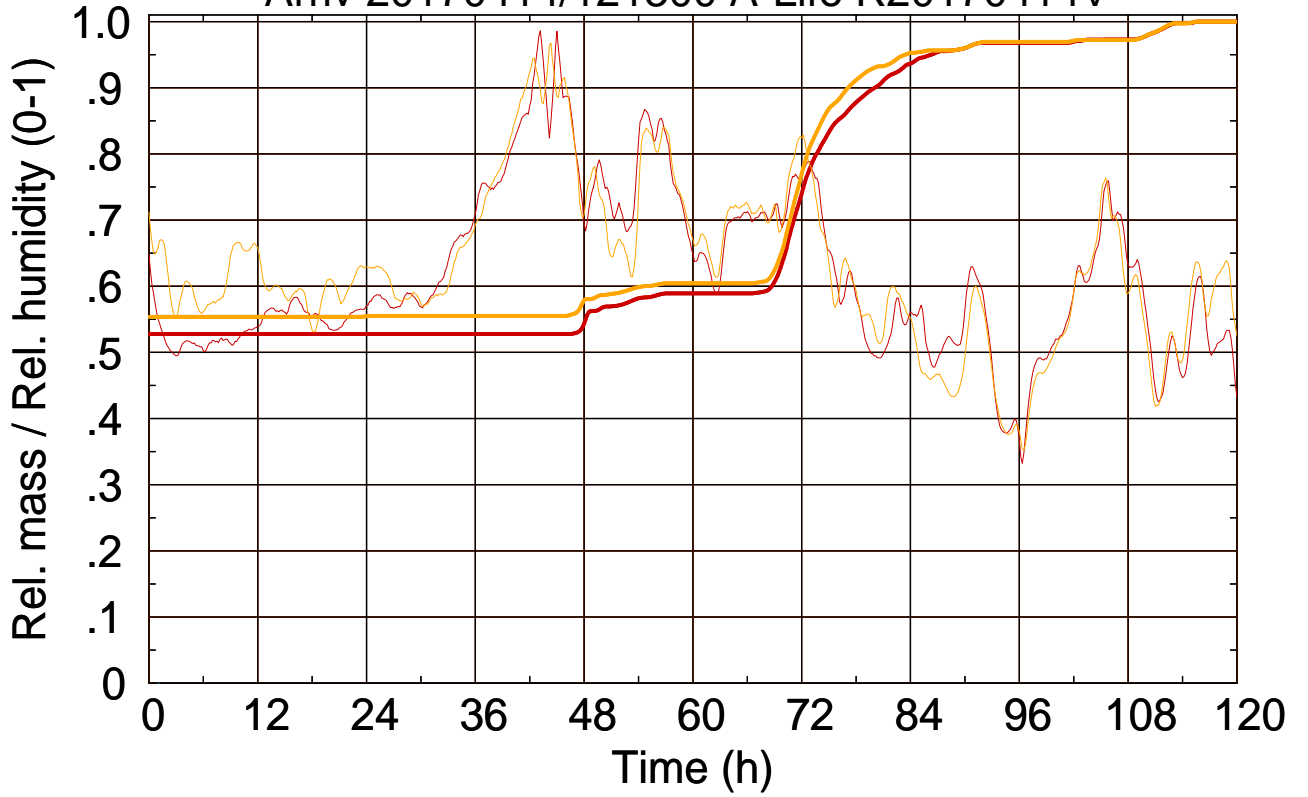

Arriv 20170414/121300 A-Life R20170414V

0 — 1 —

Arriv 20170414/121300 A-Life R20170414V

— Height — Mixing height