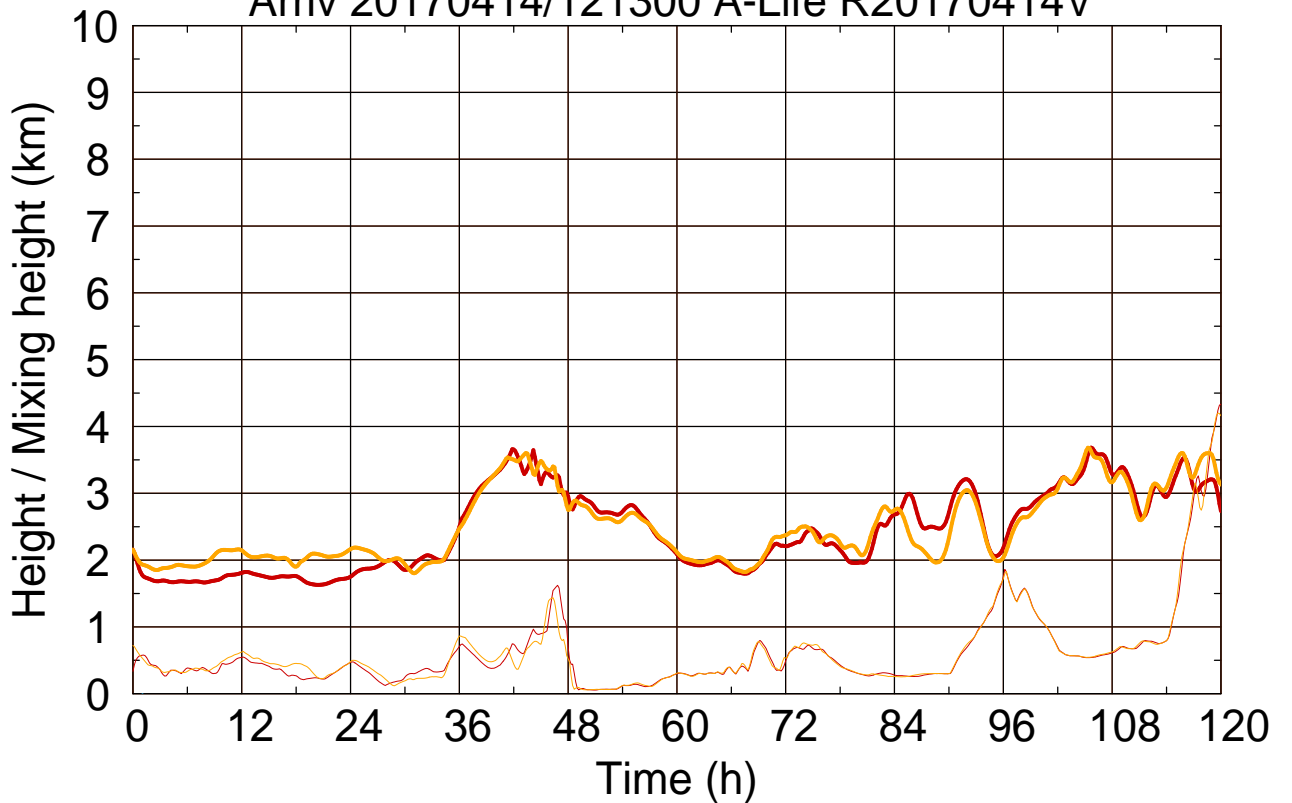

Arriv 20170414/121300 A-Life R20170414V

0 — 1 —

Arriv 20170414/121300 A-Life R20170414V

— Height — Mixing height