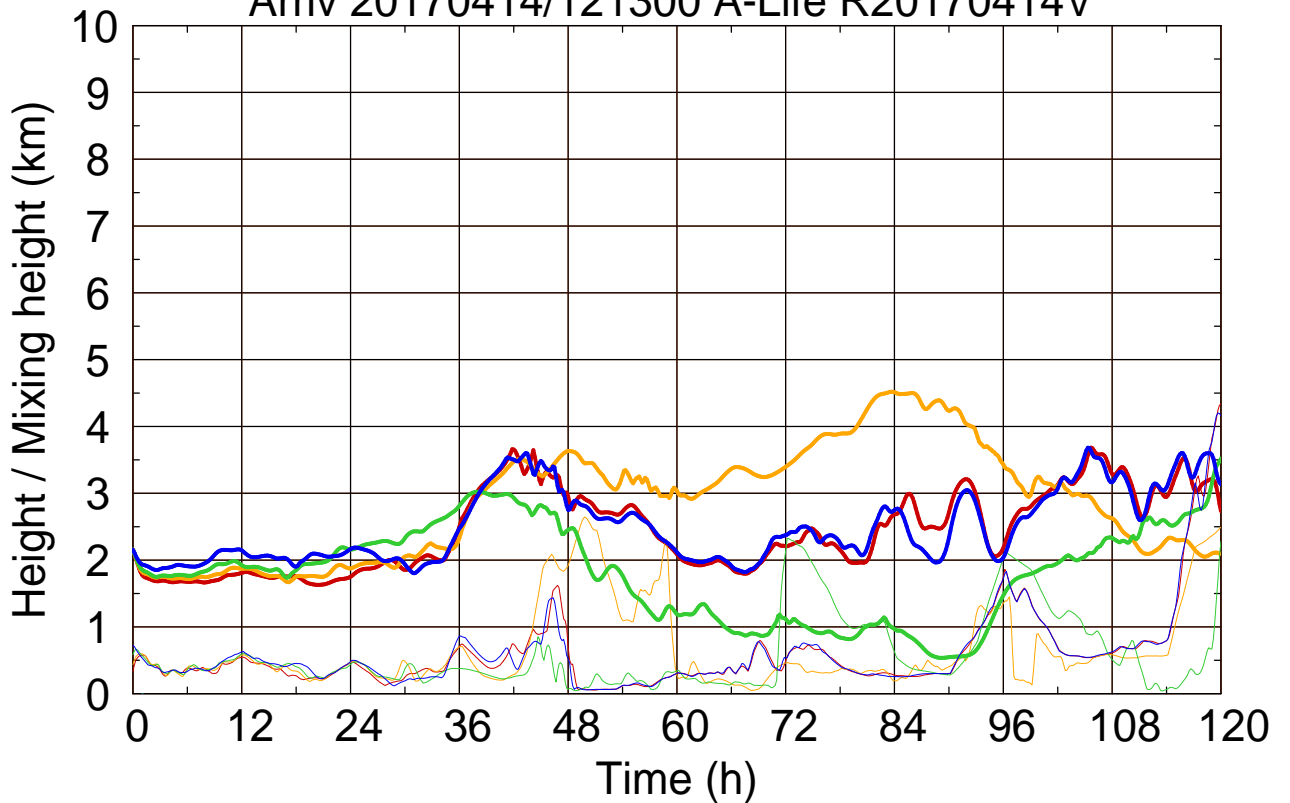

Arriv 20170414/121300 A-Life R20170414V

0 — 1 — 2 — 3 —

Arriv 20170414/121300 A-Life R20170414V

— Height — Mixing height