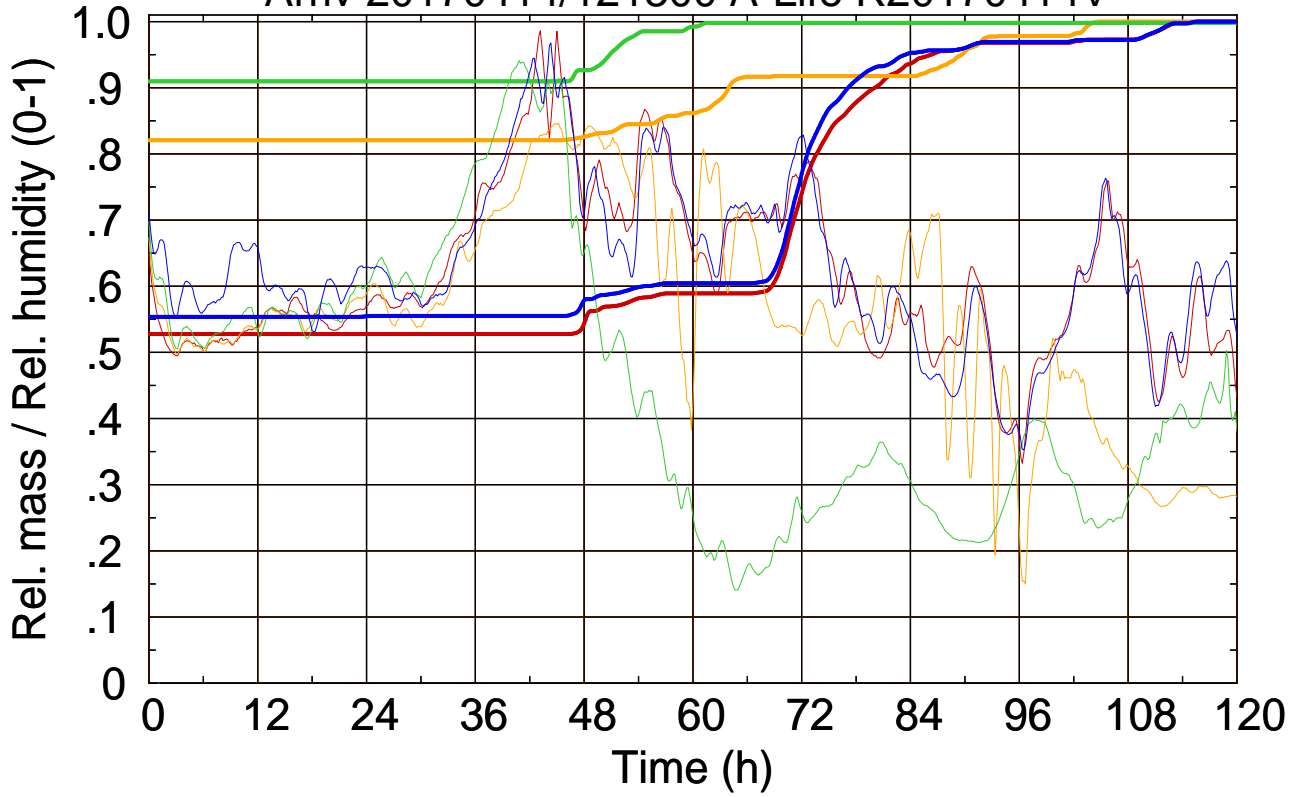

Arriv 20170414/121300 A-Life R20170414V

0 — 1 — 2 — 3 —

Arriv 20170414/121300 A-Life R20170414V

— Height — Mixing height