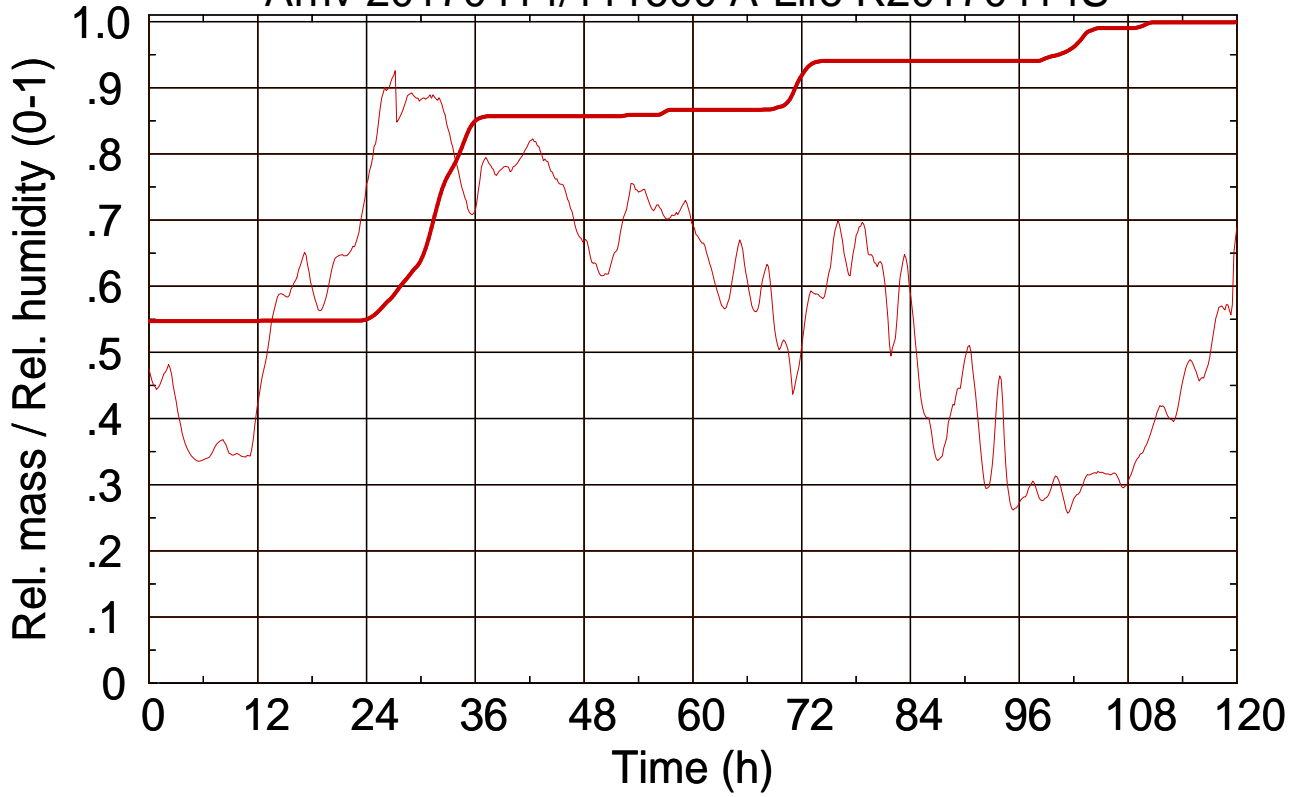

Arriv 20170414/111600 A-Life R20170414S

0 —

Arriv 20170414/111600 A-Life R20170414S

— Height

— Mixing height