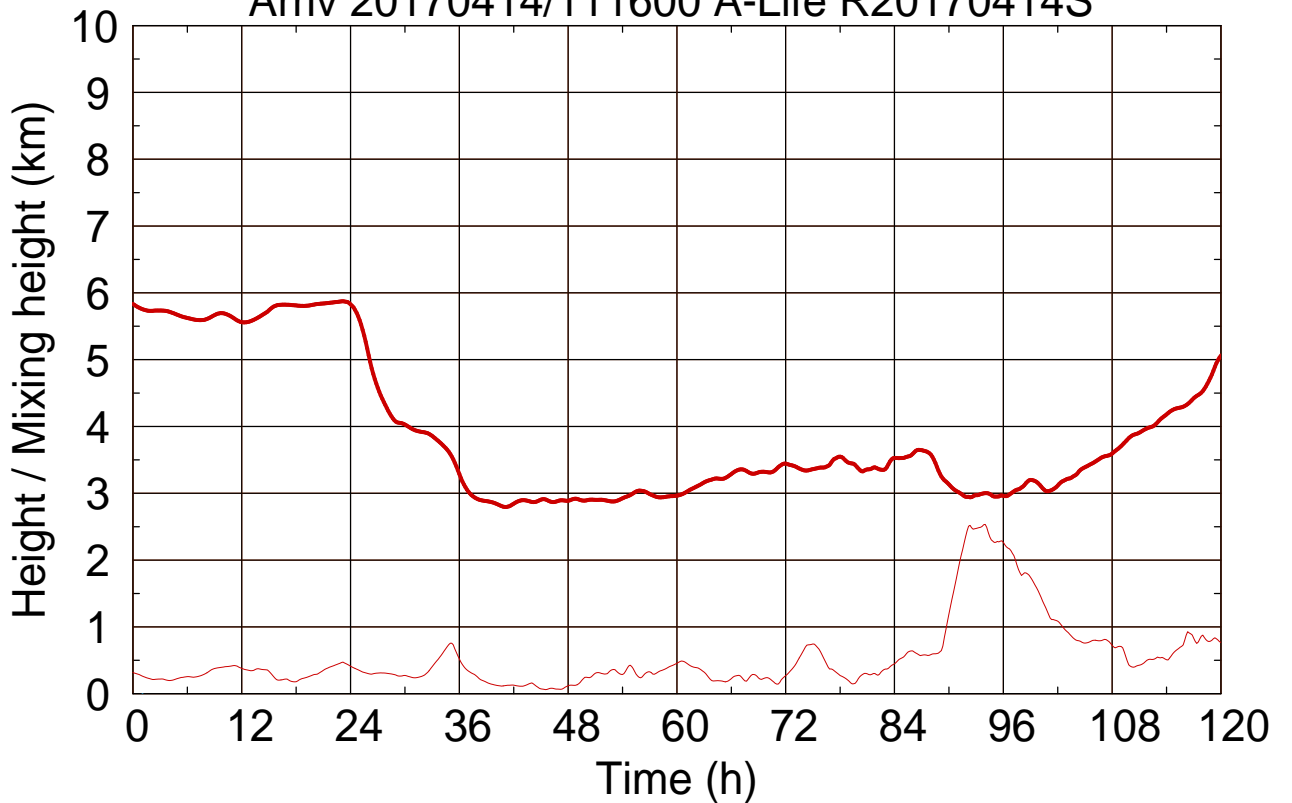

Arriv 20170414/111600 A-Life R20170414S

0 —

Arriv 20170414/111600 A-Life R20170414S

— Height

— Mixing height