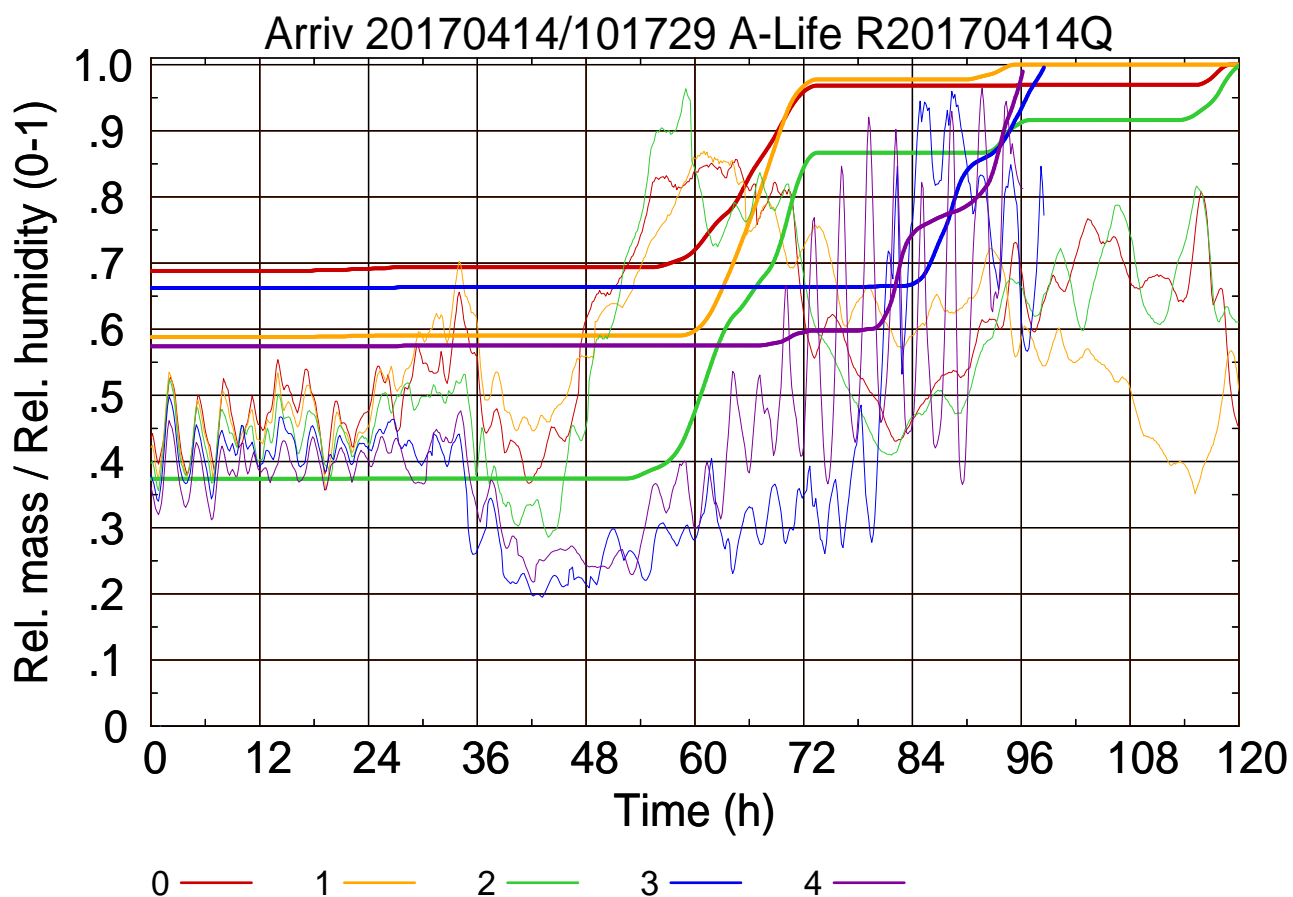

Arriv 20170414/102900 A-Life R20170414Q

Arriv 20170414/102900 A-Life R20170414Q

Arriv 20170414/100558 A-Life R20170414Q

0 — 1 — 2 — 3 — 4 —

Arriv 20170414/100558 A-Life R20170414Q

————— Height      ————— Mixing height