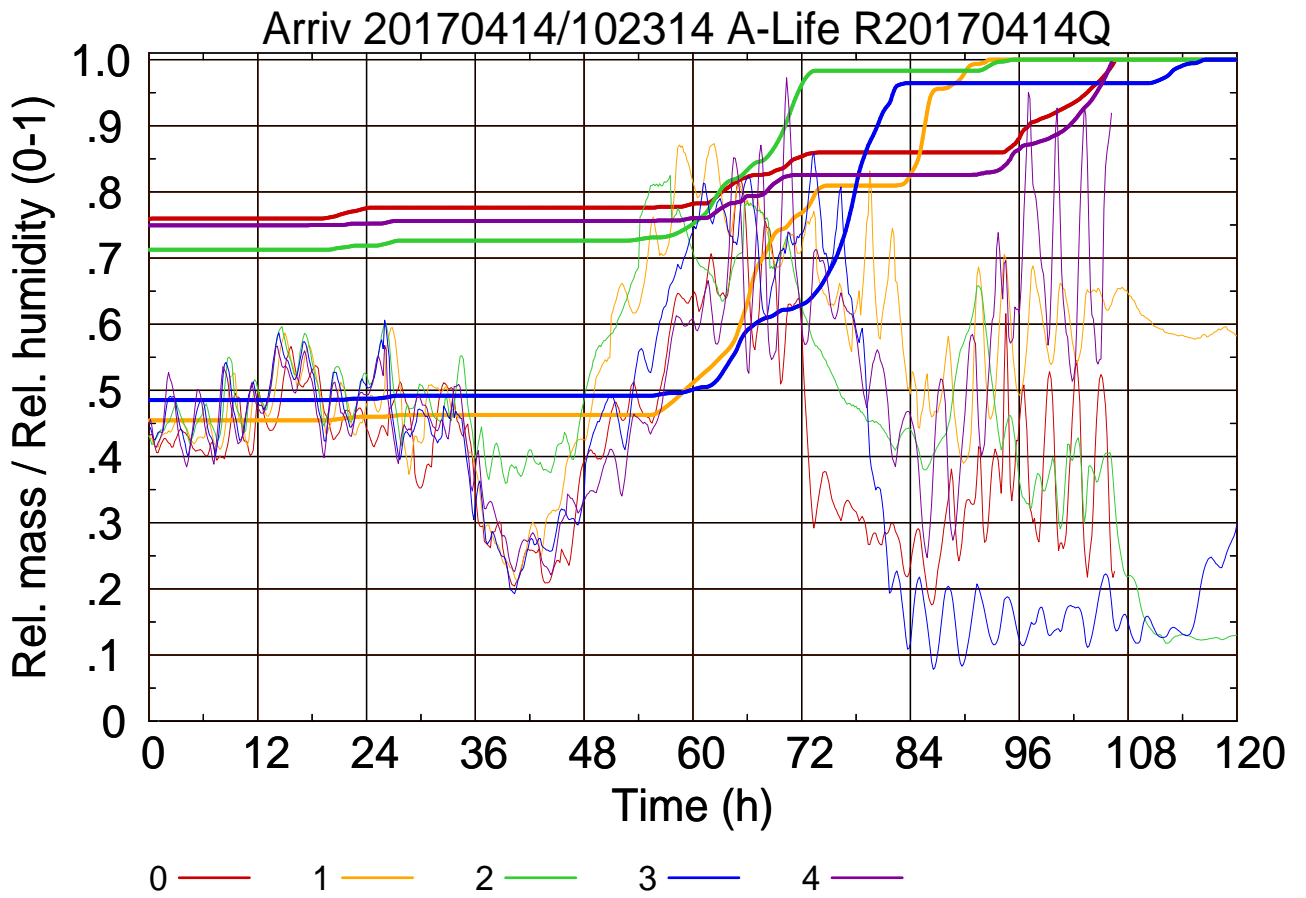

Arriv 20170414/102900 A-Life R20170414Q

Arriv 20170414/102900 A-Life R20170414Q

Arriv 20170414/100558 A-Life R20170414Q

0 — 1 — 2 — 3 — 4 —

Arriv 20170414/100558 A-Life R20170414Q

————— Height      ————— Mixing height