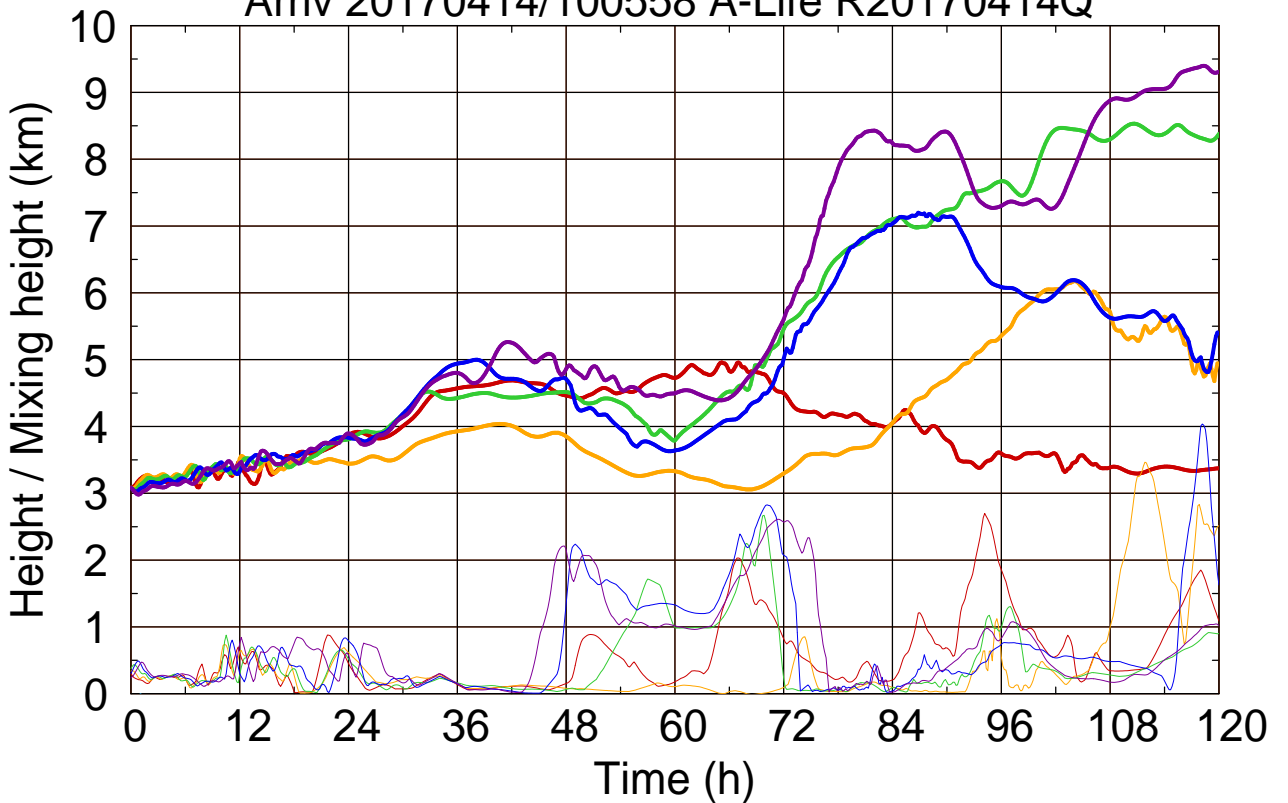

Arriv 20170414/102900 A-Life R20170414Q

Arriv 20170414/102900 A-Life R20170414Q

Arriv 20170414/100558 A-Life R20170414Q

0 — 1 — 2 — 3 — 4 —

Arriv 20170414/100558 A-Life R20170414Q

————— Height      ————— Mixing height