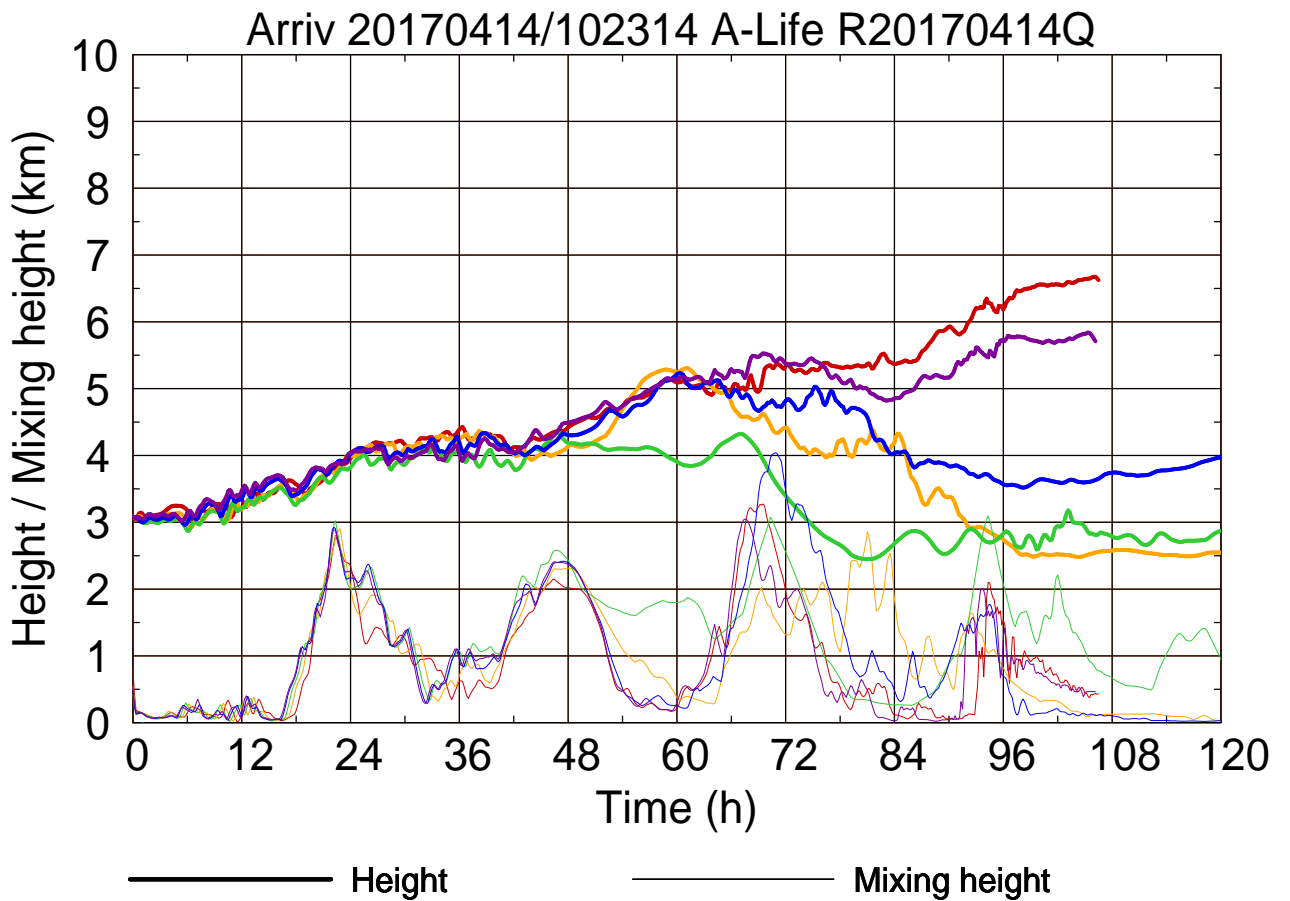

Arriv 20170414/102900 A-Life R20170414Q

Arriv 20170414/102900 A-Life R20170414Q

Arriv 20170414/100558 A-Life R20170414Q

0 — 1 — 2 — 3 — 4 —

Arriv 20170414/100558 A-Life R20170414Q

————— Height      ————— Mixing height