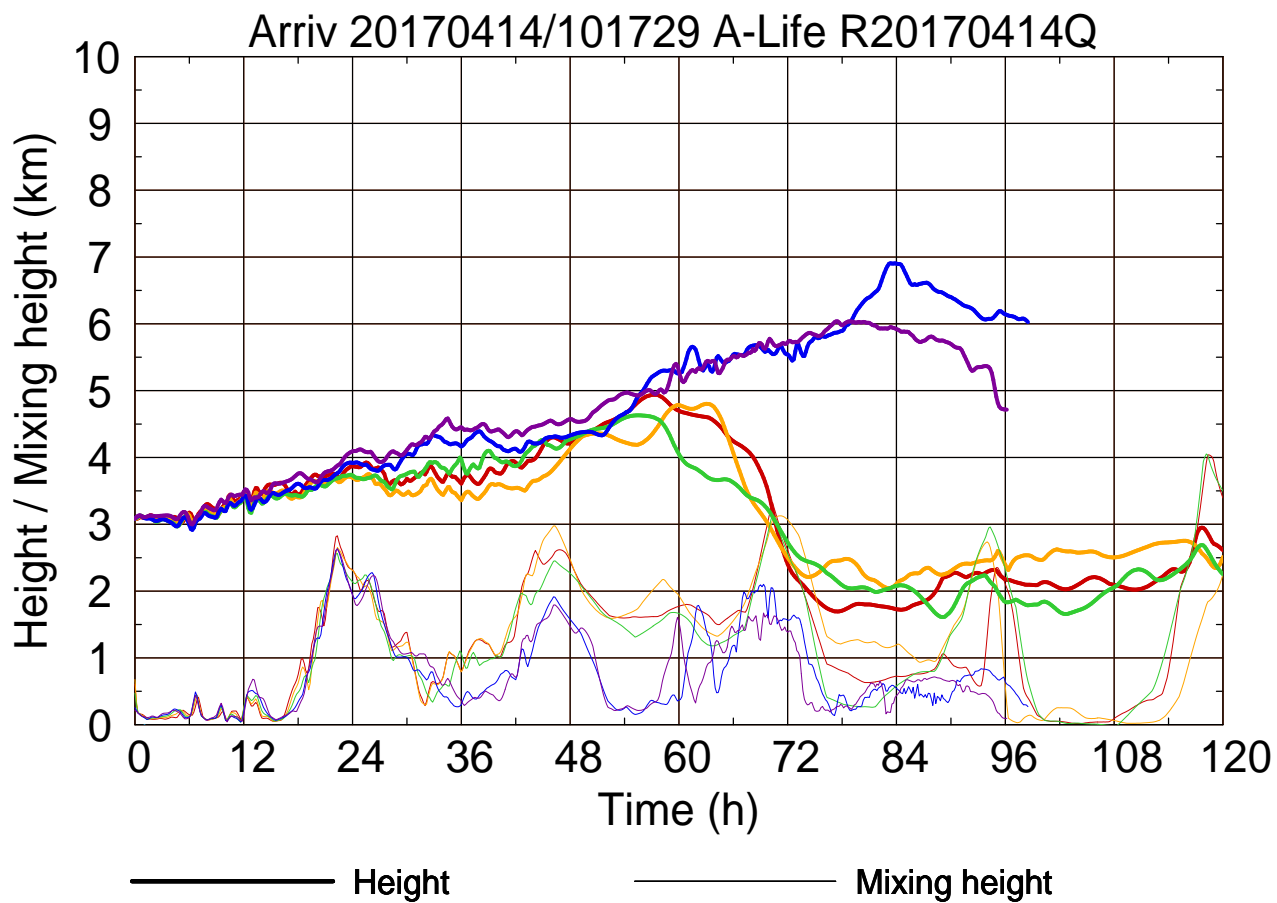

Arriv 20170414/102900 A-Life R20170414Q

Arriv 20170414/102900 A-Life R20170414Q

Arriv 20170414/100558 A-Life R20170414Q

0 — 1 — 2 — 3 — 4 —

Arriv 20170414/100558 A-Life R20170414Q

————— Height      ————— Mixing height