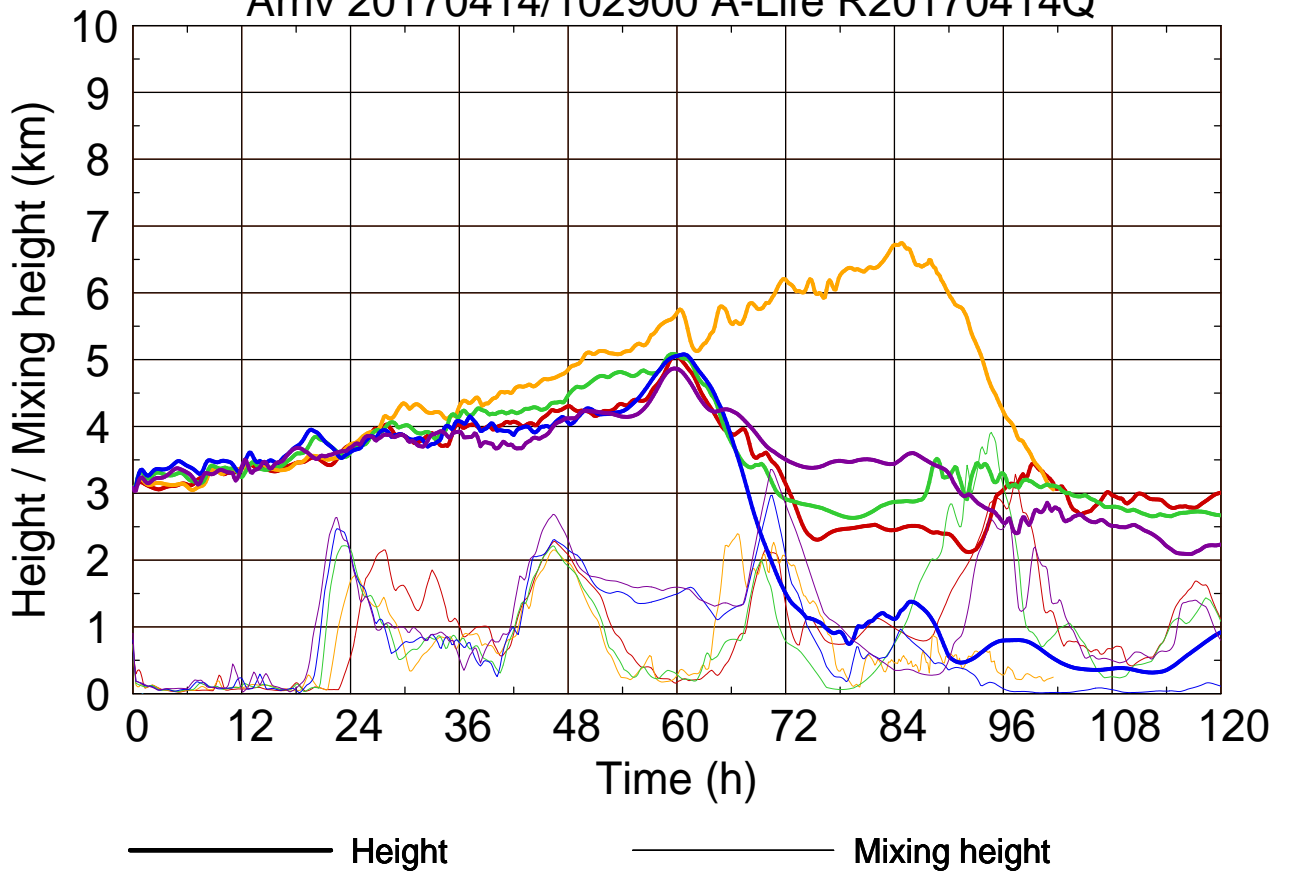

Arriv 20170414/102900 A-Life R20170414Q

Arriv 20170414/102900 A-Life R20170414Q

Arriv 20170414/100558 A-Life R20170414Q

0 — 1 — 2 — 3 — 4 —

Arriv 20170414/100558 A-Life R20170414Q

————— Height      ————— Mixing height