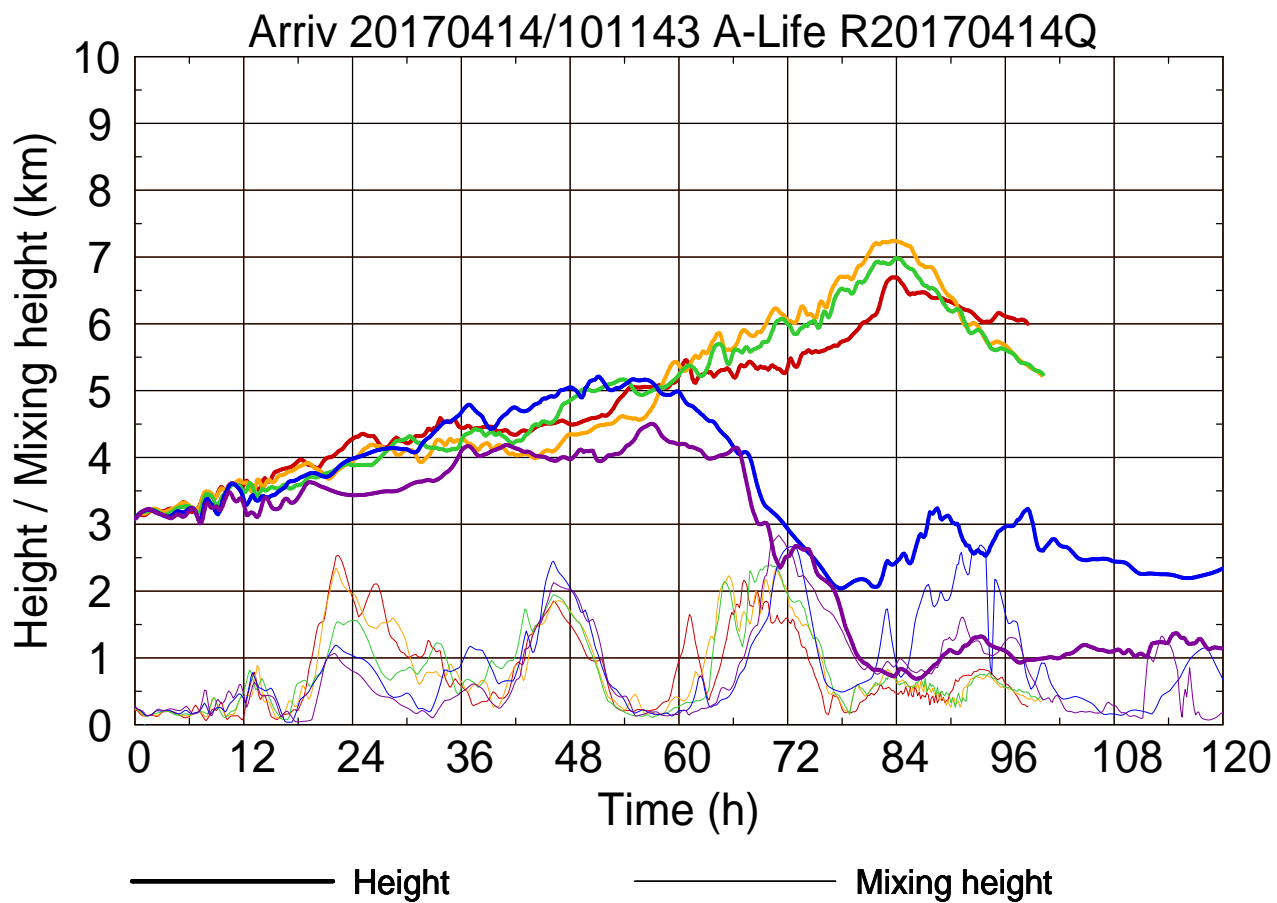

Arriv 20170414/102900 A-Life R20170414Q

Arriv 20170414/102900 A-Life R20170414Q

Arriv 20170414/100558 A-Life R20170414Q

0 — 1 — 2 — 3 — 4 —

Arriv 20170414/100558 A-Life R20170414Q

————— Height      ————— Mixing height