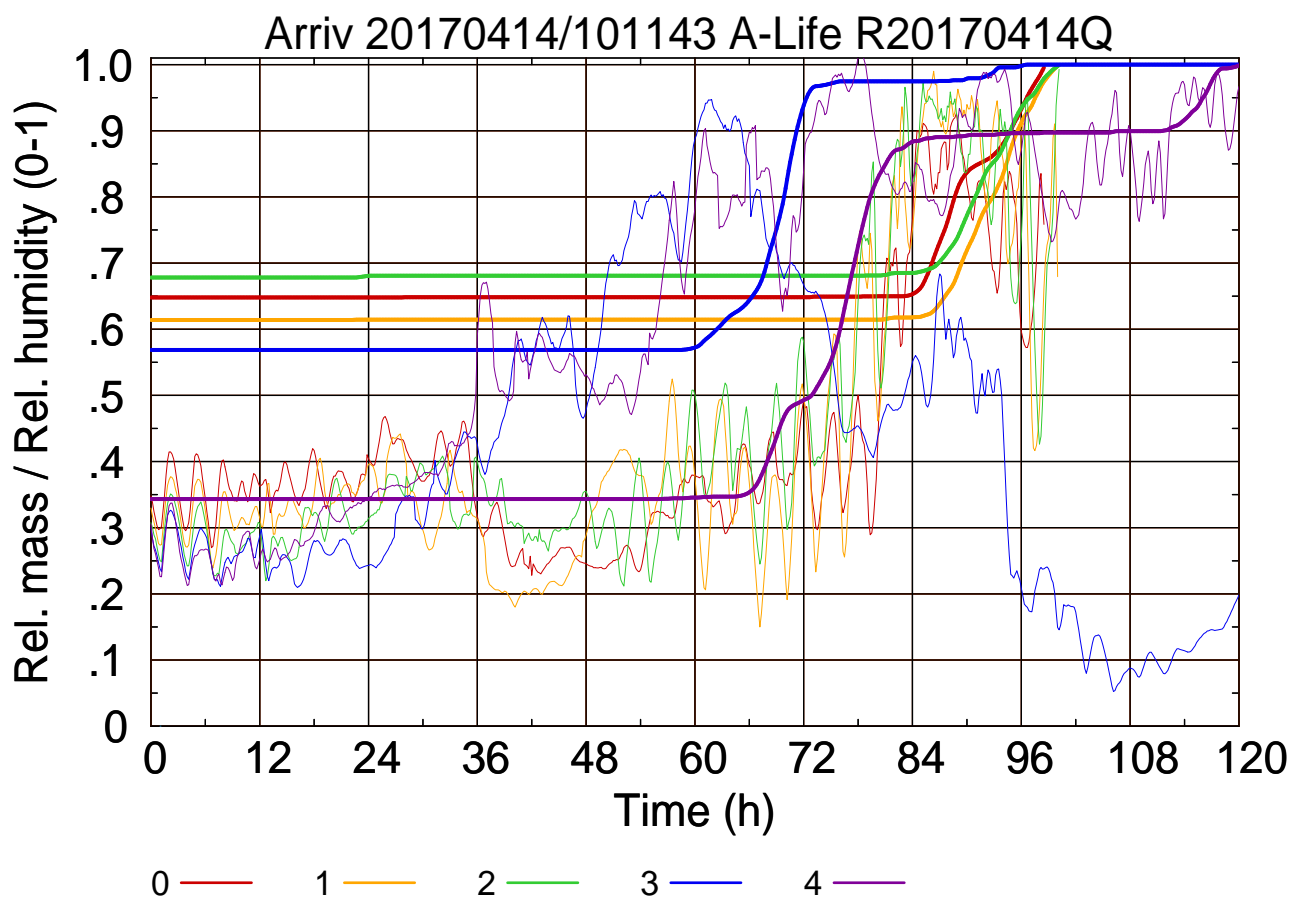

Arriv 20170414/102900 A-Life R20170414Q

Arriv 20170414/102900 A-Life R20170414Q

Arriv 20170414/100558 A-Life R20170414Q

0 — 1 — 2 — 3 — 4 —

Arriv 20170414/100558 A-Life R20170414Q

————— Height      ————— Mixing height