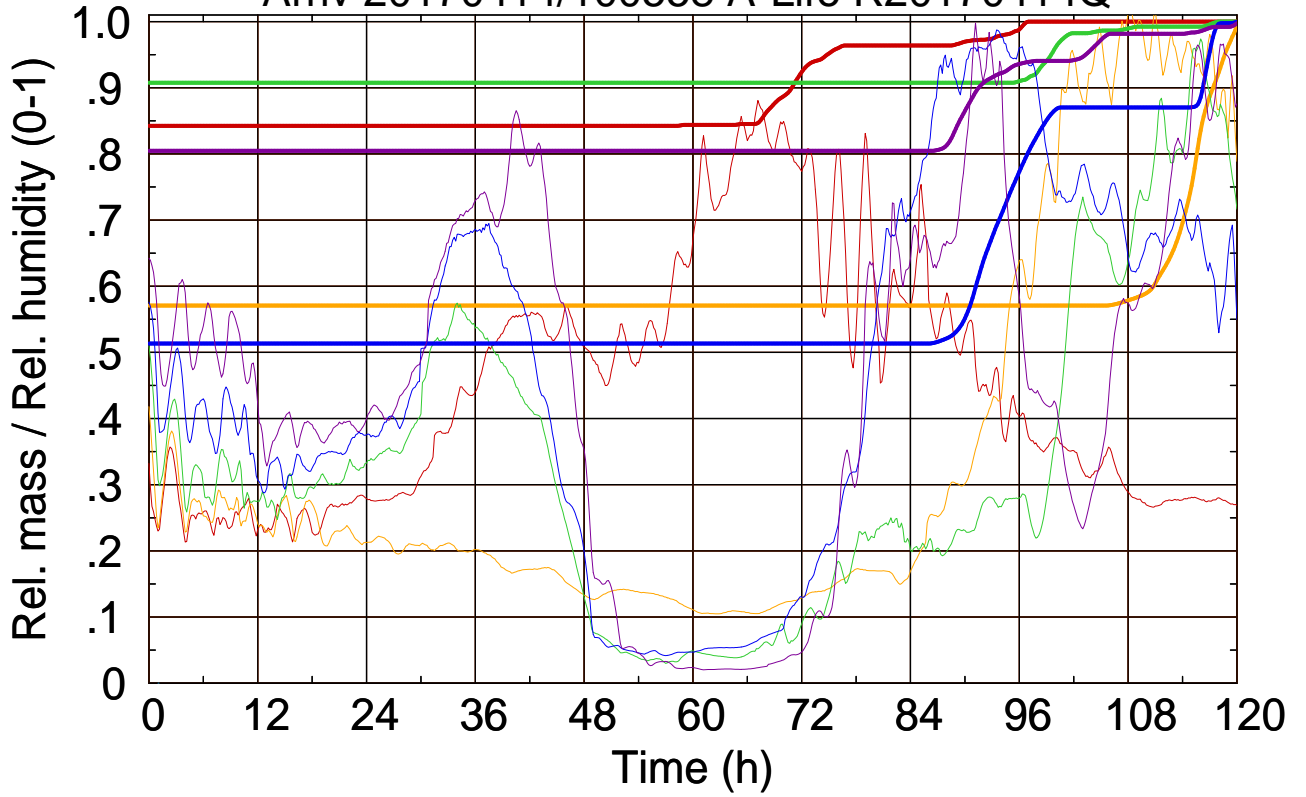

Arriv 20170414/102900 A-Life R20170414Q

Arriv 20170414/102900 A-Life R20170414Q

Arriv 20170414/100558 A-Life R20170414Q

0 — 1 — 2 — 3 — 4 —

Arriv 20170414/100558 A-Life R20170414Q

————— Height      ————— Mixing height