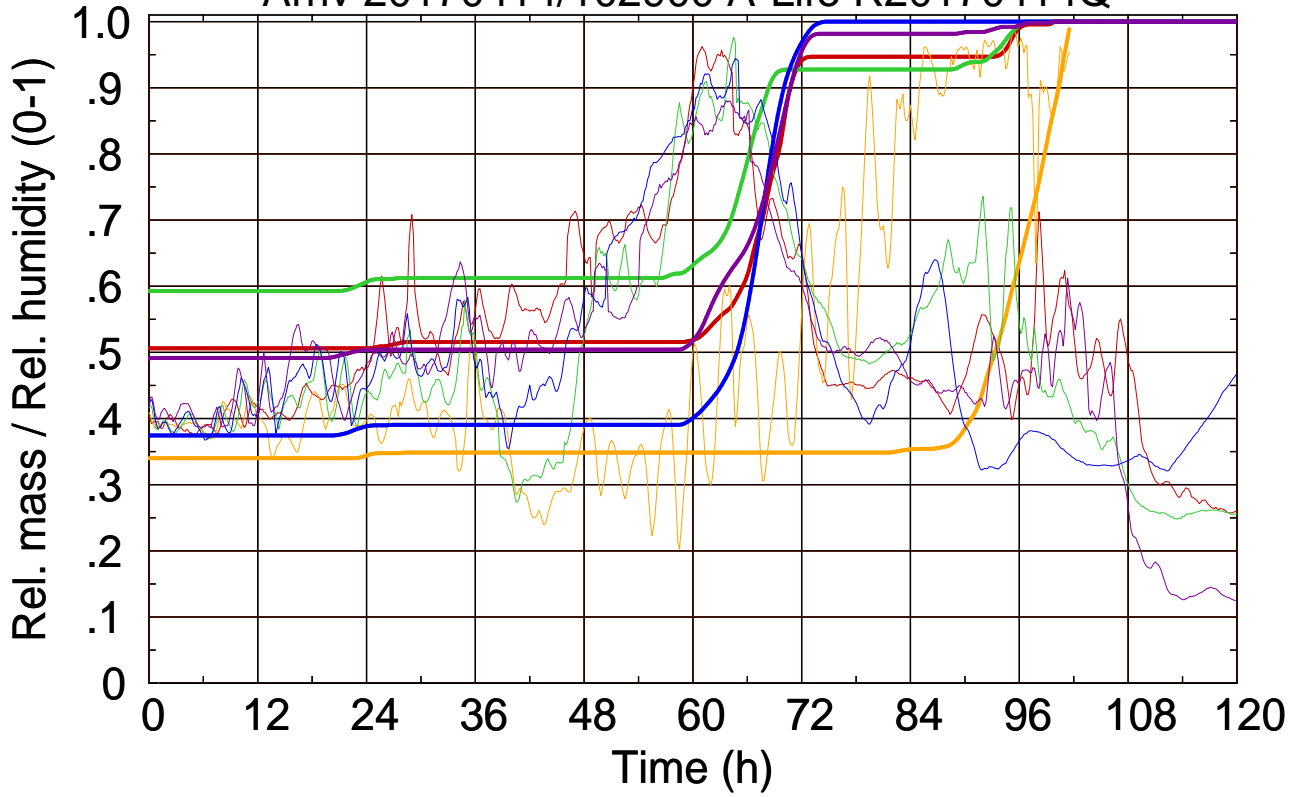

Arriv 20170414/102900 A-Life R20170414Q

Arriv 20170414/102900 A-Life R20170414Q

Arriv 20170414/100558 A-Life R20170414Q

0 — 1 — 2 — 3 — 4 —

Arriv 20170414/100558 A-Life R20170414Q

————— Height      ————— Mixing height