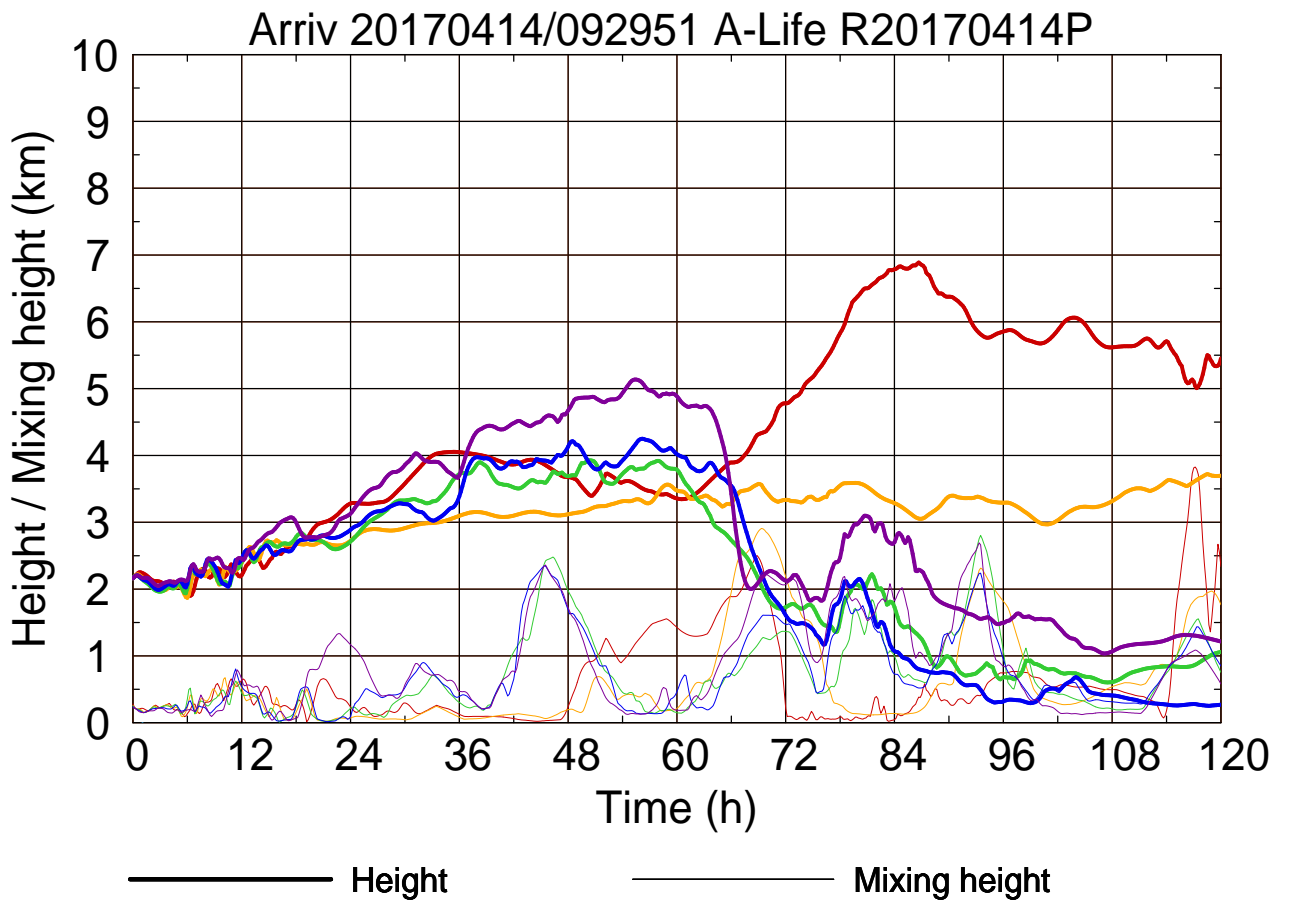

Arriv 20170414/094117 A-Life R20170414P

0 — 1 — 2 — 3 — 4 —

Arriv 20170414/094117 A-Life R20170414P

————— Height      ————— Mixing height

Arriv 20170414/093534 A-Life R20170414P

0 — 1 — 2 — 3 — 4

Arriv 20170414/093534 A-Life R20170414P

— Height      - - - - - Mixing height

Arriv 20170414/092408 A-Life R20170414P

0 — 1 — 2 — 3 — 4 —

Arriv 20170414/092408 A-Life R20170414P

— Height — Mixing height