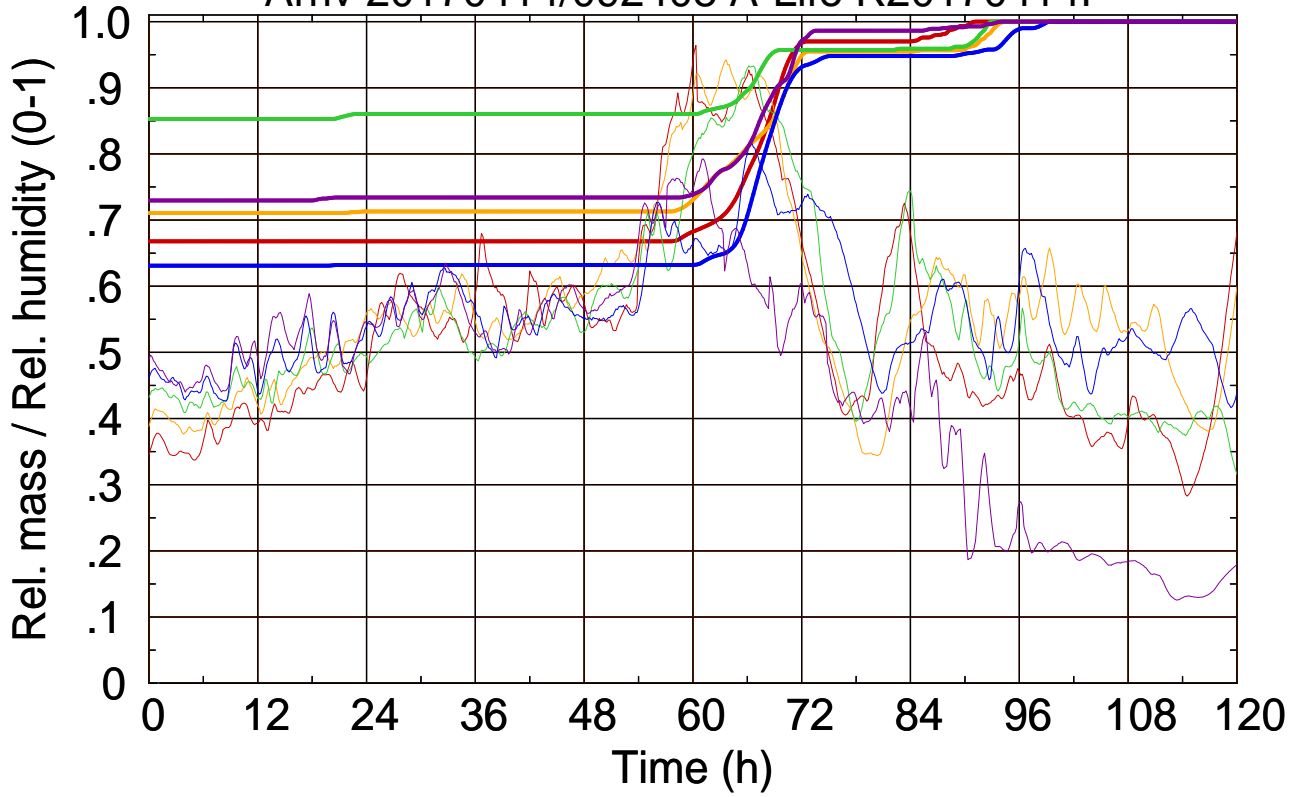

Arriv 20170414/094117 A-Life R20170414P

0 — 1 — 2 — 3 — 4 —

Arriv 20170414/094117 A-Life R20170414P

————— Height      ————— Mixing height

Arriv 20170414/093534 A-Life R20170414P

0 — 1 — 2 — 3 — 4

Arriv 20170414/093534 A-Life R20170414P

— Height      - - - - - Mixing height

Arriv 20170414/092408 A-Life R20170414P

0 — 1 — 2 — 3 — 4 —

Arriv 20170414/092408 A-Life R20170414P

— Height — Mixing height