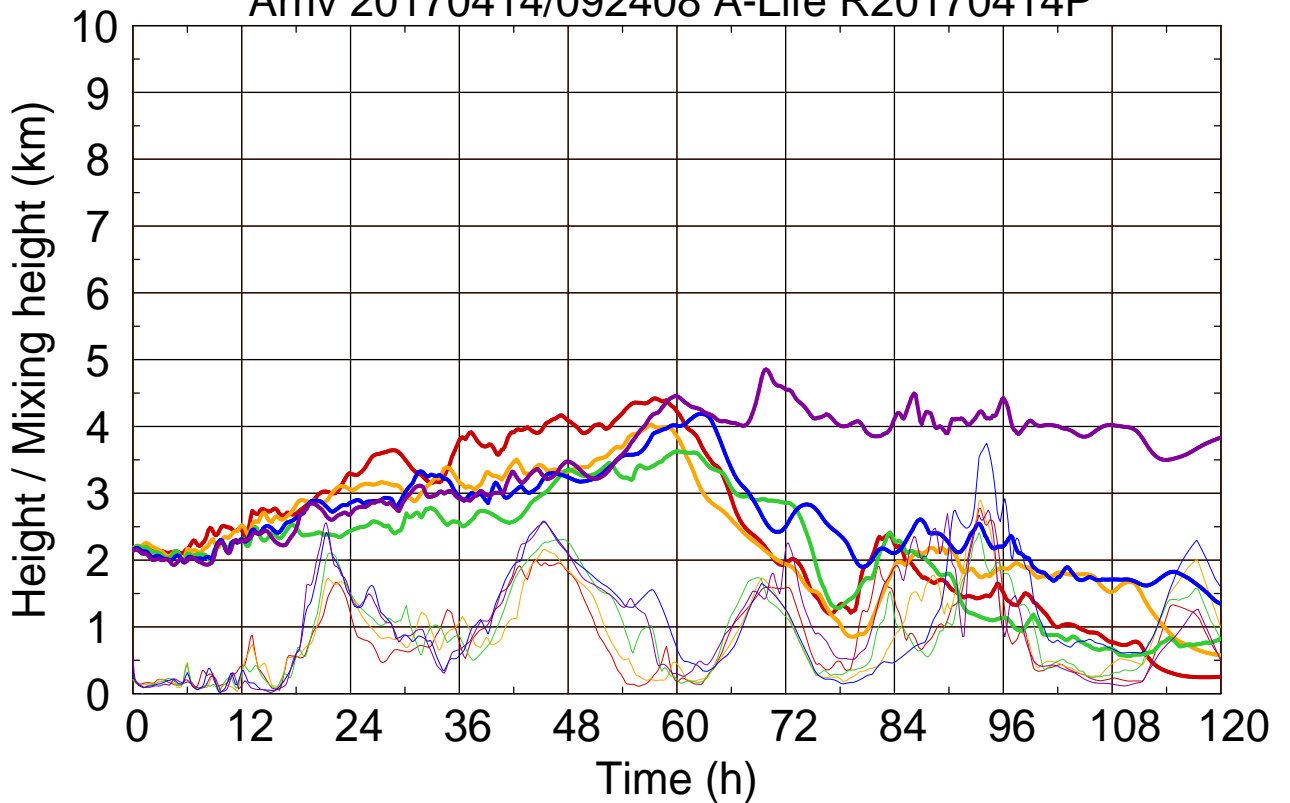

Arriv 20170414/094117 A-Life R20170414P

0 — 1 — 2 — 3 — 4 —

Arriv 20170414/094117 A-Life R20170414P

————— Height      ————— Mixing height

Arriv 20170414/093534 A-Life R20170414P

0 — 1 — 2 — 3 — 4

Arriv 20170414/093534 A-Life R20170414P

— Height      - - - - - Mixing height

Arriv 20170414/092408 A-Life R20170414P

0 — 1 — 2 — 3 — 4 —

Arriv 20170414/092408 A-Life R20170414P

— Height — Mixing height