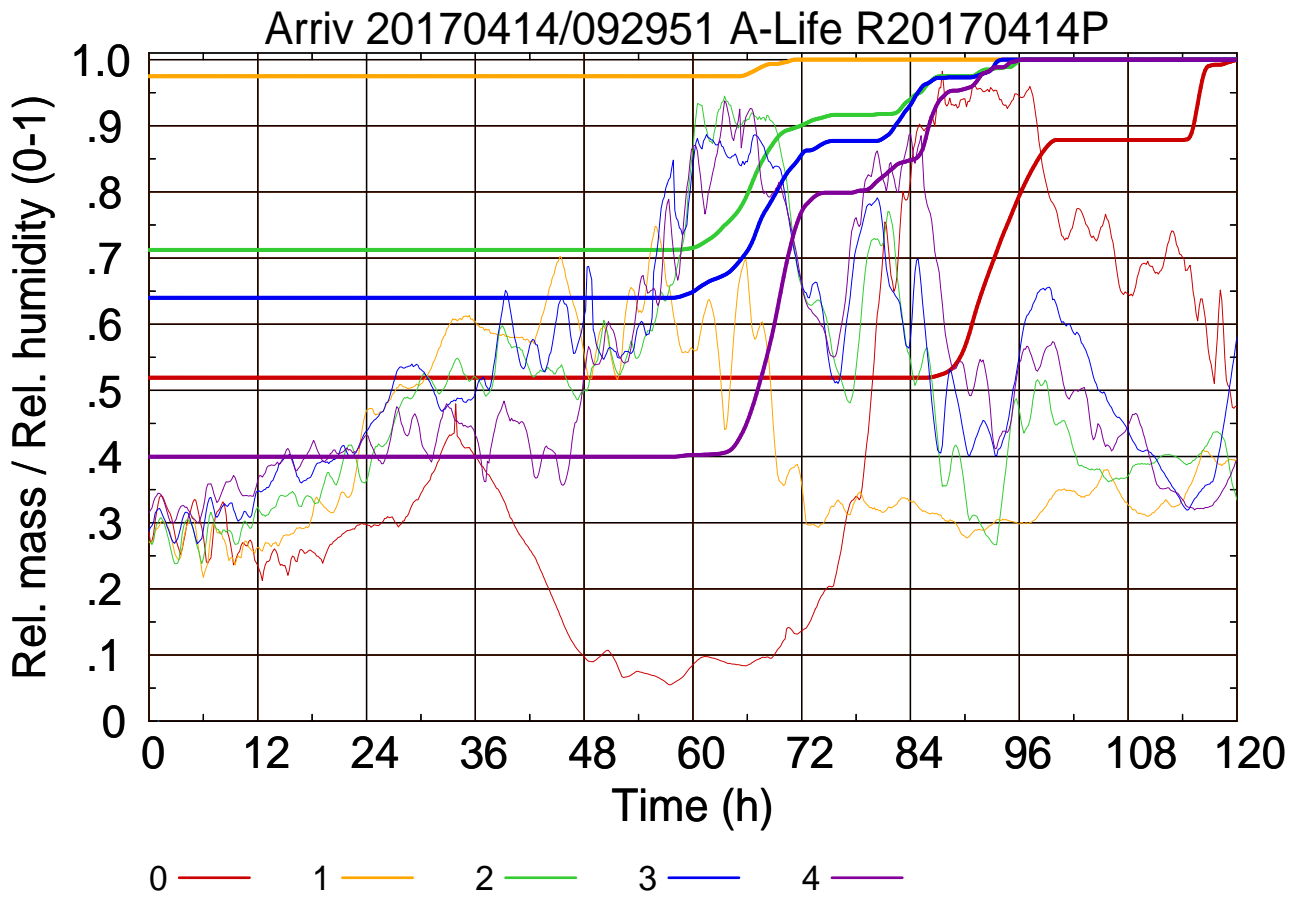

Arriv 20170414/094117 A-Life R20170414P

0 — 1 — 2 — 3 — 4 —

Arriv 20170414/094117 A-Life R20170414P

————— Height      ————— Mixing height

Arriv 20170414/093534 A-Life R20170414P

0 — 1 — 2 — 3 — 4

Arriv 20170414/093534 A-Life R20170414P

— Height      - - - - - Mixing height

Arriv 20170414/092408 A-Life R20170414P

0 — 1 — 2 — 3 — 4 —

Arriv 20170414/092408 A-Life R20170414P

— Height — Mixing height