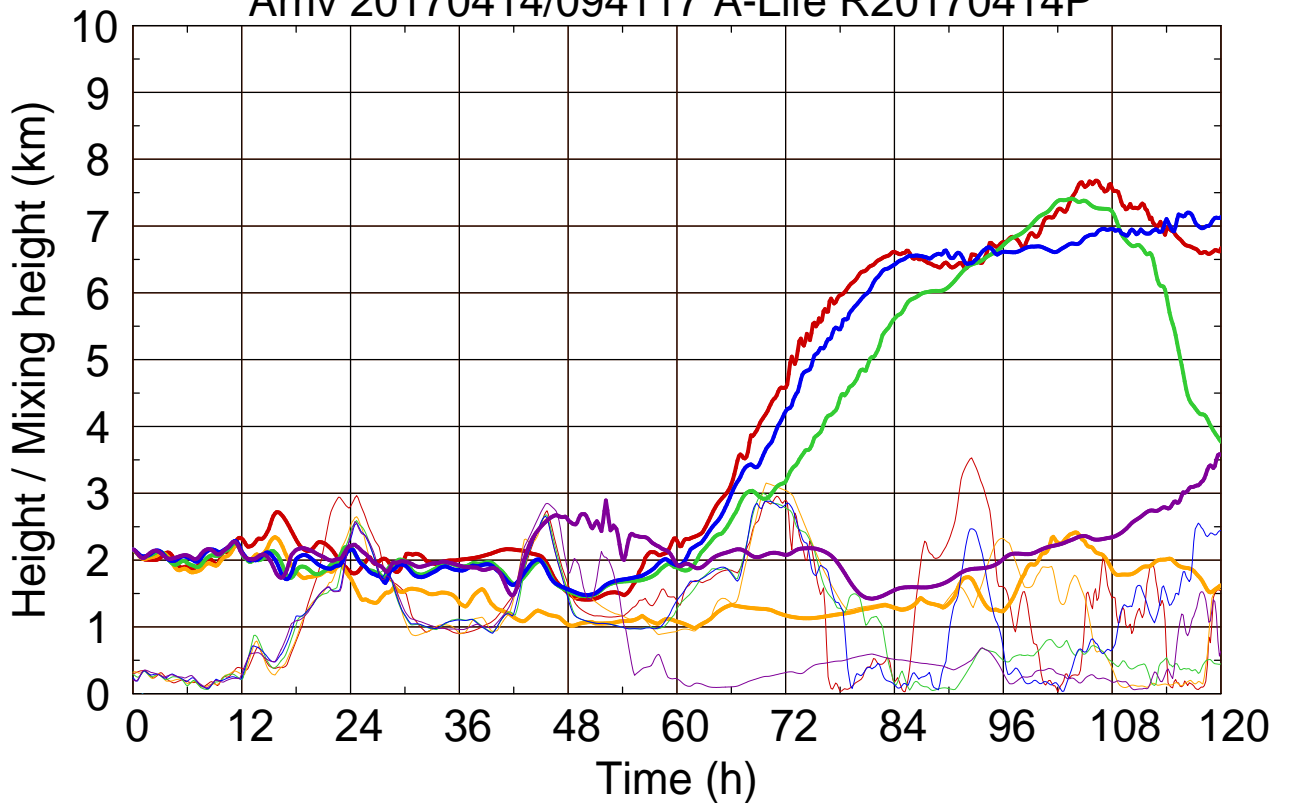

Arriv 20170414/094117 A-Life R20170414P

0 — 1 — 2 — 3 — 4 —

Arriv 20170414/094117 A-Life R20170414P

————— Height      ————— Mixing height

Arriv 20170414/093534 A-Life R20170414P

0 — 1 — 2 — 3 — 4

Arriv 20170414/093534 A-Life R20170414P

— Height      - - - - - Mixing height

Arriv 20170414/092408 A-Life R20170414P

0 — 1 — 2 — 3 — 4 —

Arriv 20170414/092408 A-Life R20170414P

— Height — Mixing height