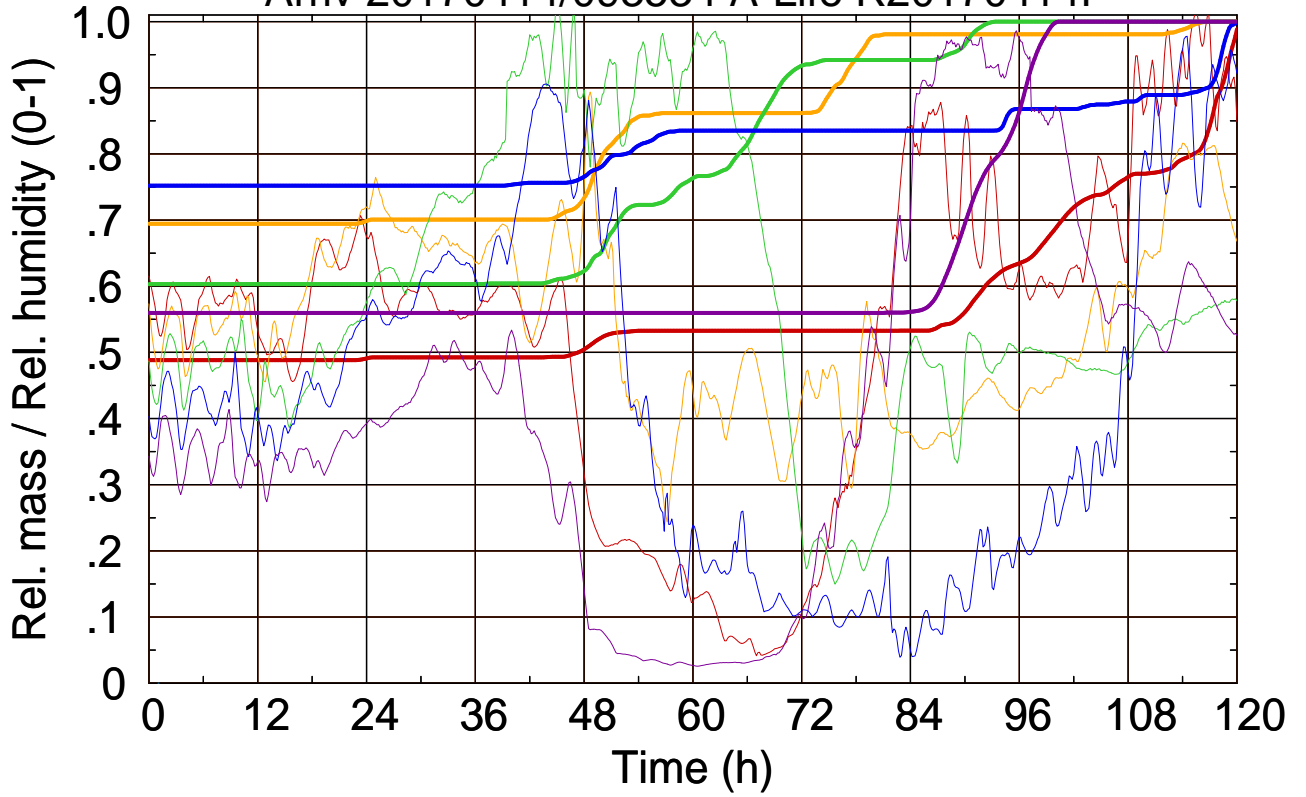

Arriv 20170414/094117 A-Life R20170414P

0 — 1 — 2 — 3 — 4 —

Arriv 20170414/094117 A-Life R20170414P

————— Height      ————— Mixing height

Arriv 20170414/093534 A-Life R20170414P

0 — 1 — 2 — 3 — 4

Arriv 20170414/093534 A-Life R20170414P

— Height      - - - - - Mixing height

Arriv 20170414/092408 A-Life R20170414P

0 — 1 — 2 — 3 — 4 —

Arriv 20170414/092408 A-Life R20170414P

— Height — Mixing height