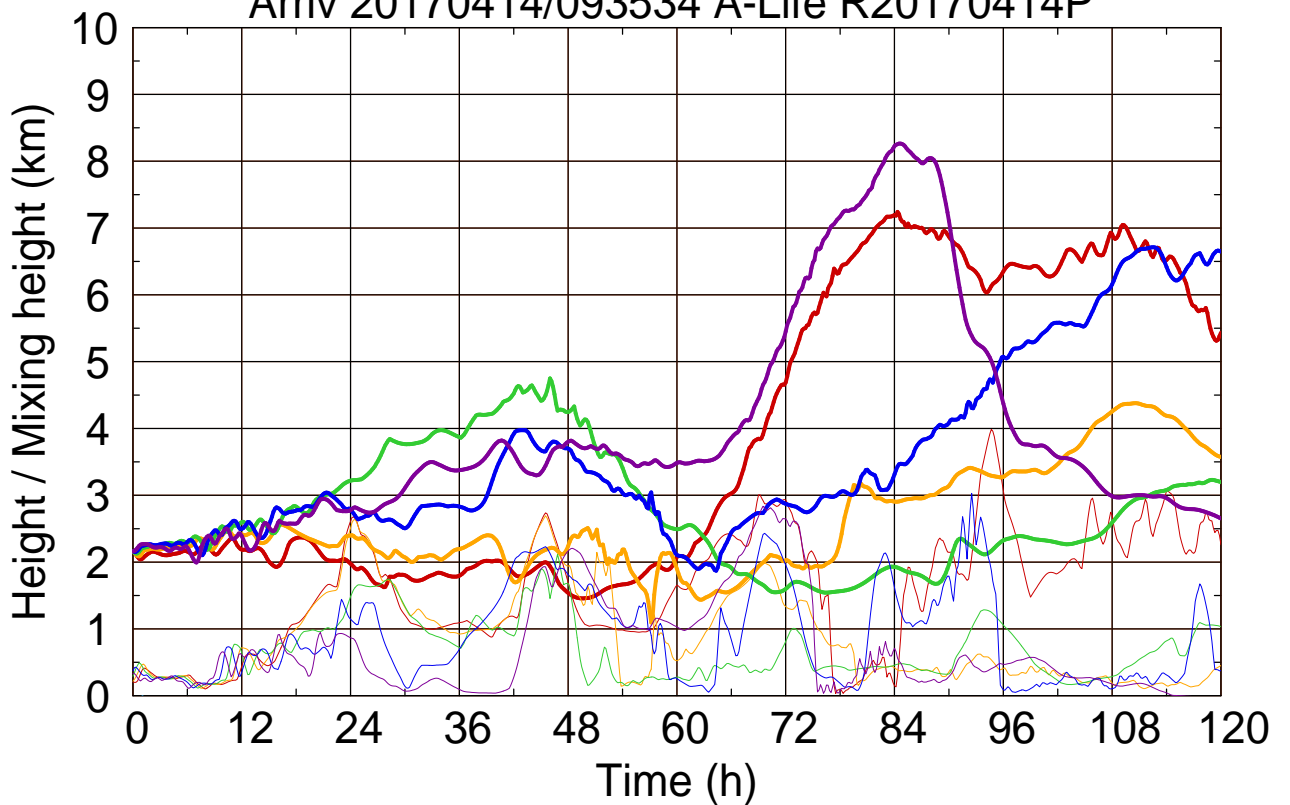

Arriv 20170414/094117 A-Life R20170414P

0 — 1 — 2 — 3 — 4 —

Arriv 20170414/094117 A-Life R20170414P

————— Height      ————— Mixing height

Arriv 20170414/093534 A-Life R20170414P

0 — 1 — 2 — 3 — 4

Arriv 20170414/093534 A-Life R20170414P

— Height      - - - - - Mixing height

Arriv 20170414/092408 A-Life R20170414P

0 — 1 — 2 — 3 — 4 —

Arriv 20170414/092408 A-Life R20170414P

— Height — Mixing height