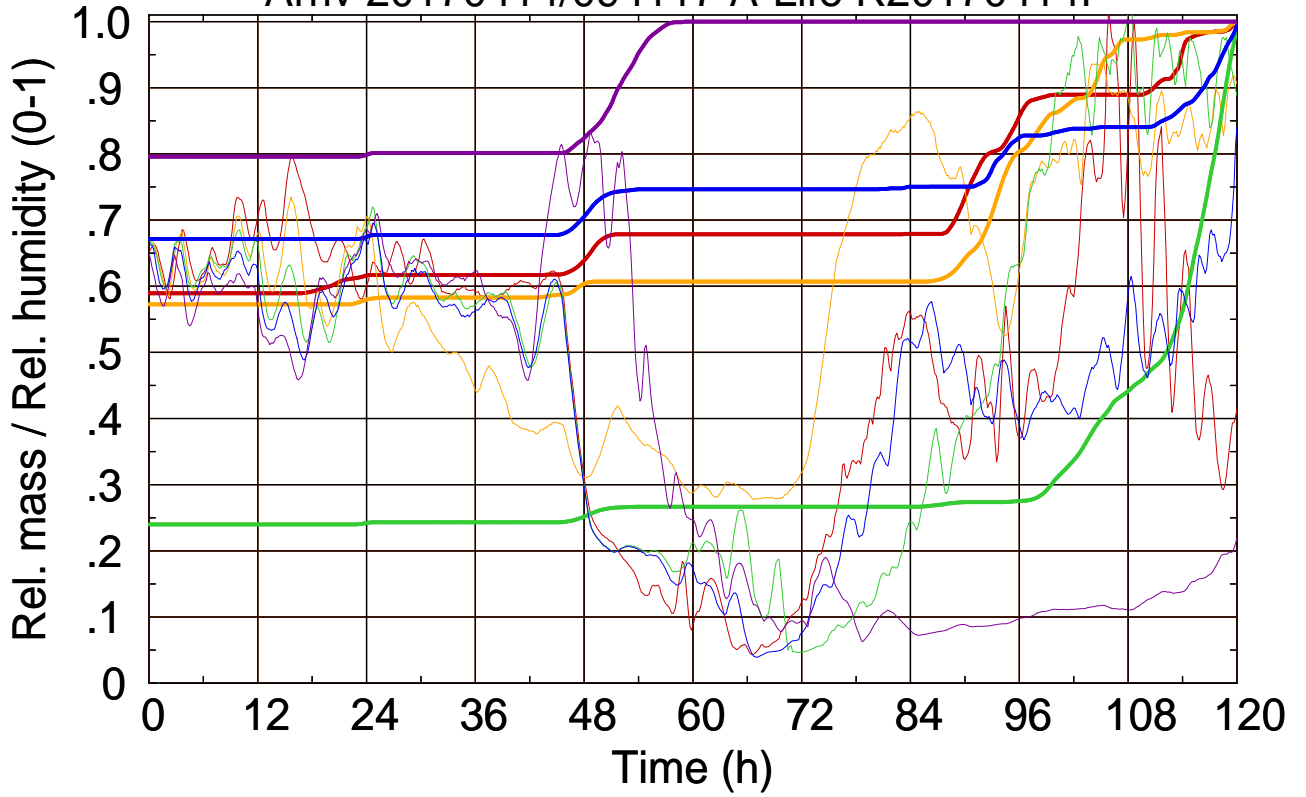

Arriv 20170414/094117 A-Life R20170414P

0 — 1 — 2 — 3 — 4 —

Arriv 20170414/094117 A-Life R20170414P

————— Height      ————— Mixing height

Arriv 20170414/093534 A-Life R20170414P

0 — 1 — 2 — 3 — 4

Arriv 20170414/093534 A-Life R20170414P

— Height      - - - - - Mixing height

Arriv 20170414/092408 A-Life R20170414P

0 — 1 — 2 — 3 — 4 —

Arriv 20170414/092408 A-Life R20170414P

— Height — Mixing height