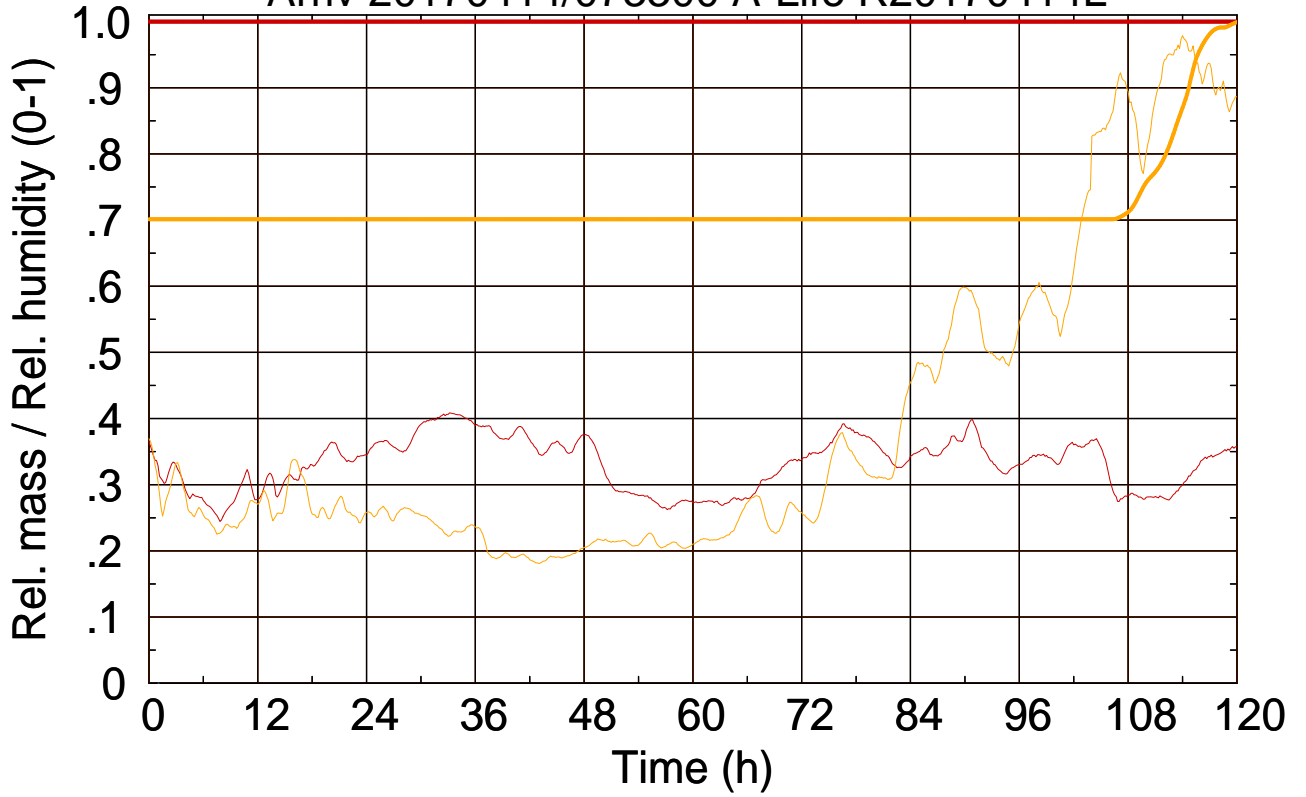

Arriv 20170414/073300 A-Life R20170414L

0 — 1 —

Arriv 20170414/073300 A-Life R20170414L

— Height

— Mixing height