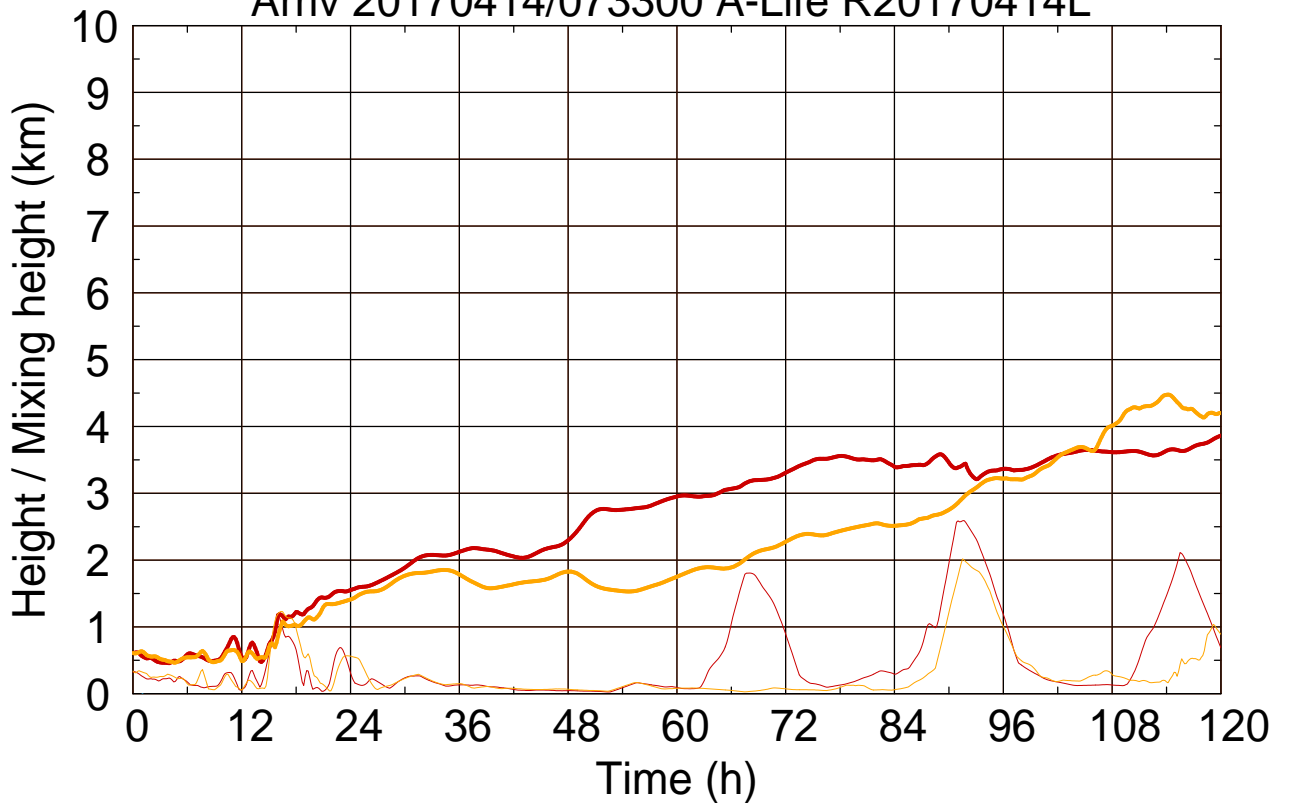

Arriv 20170414/073300 A-Life R20170414L

0 — 1 —

Arriv 20170414/073300 A-Life R20170414L

— Height

— Mixing height