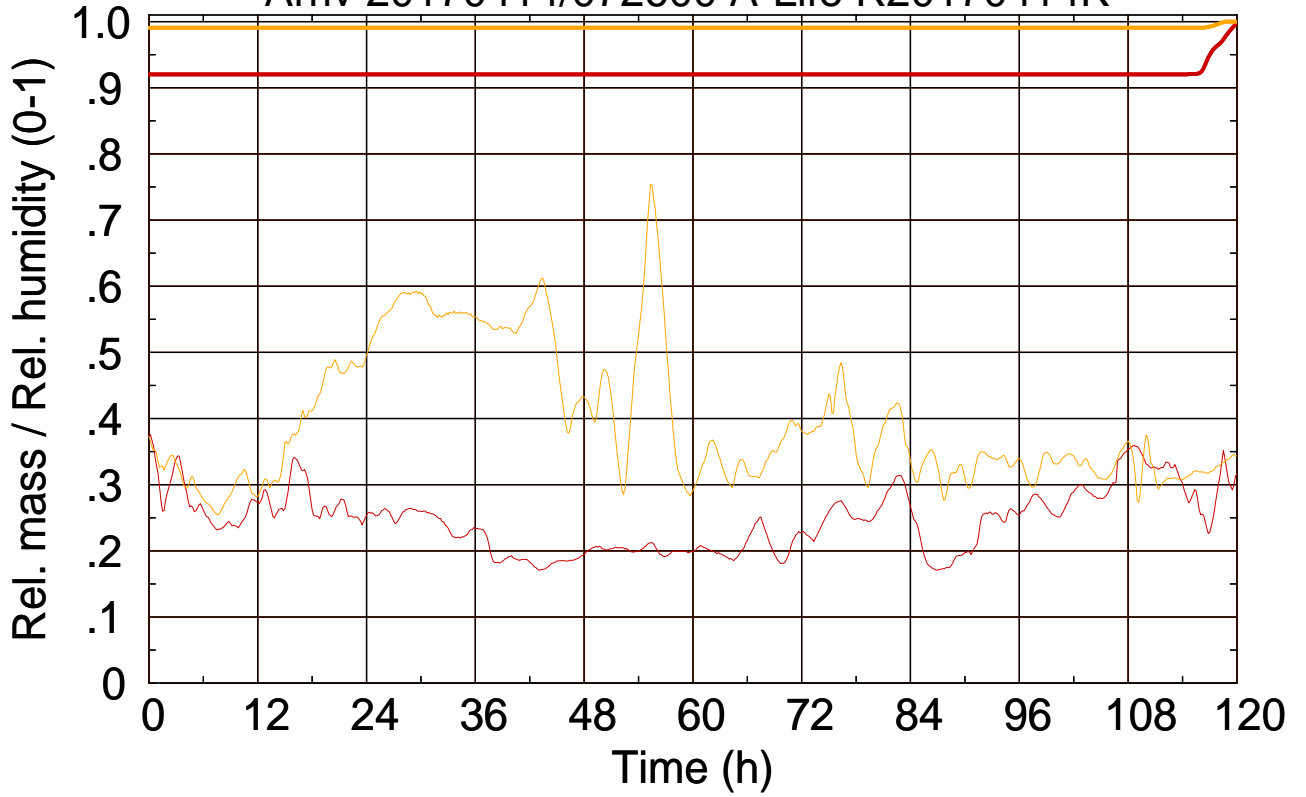

Arriv 20170414/072600 A-Life R20170414K

0 — 1

Arriv 20170414/072600 A-Life R20170414K

— Height

— Mixing height