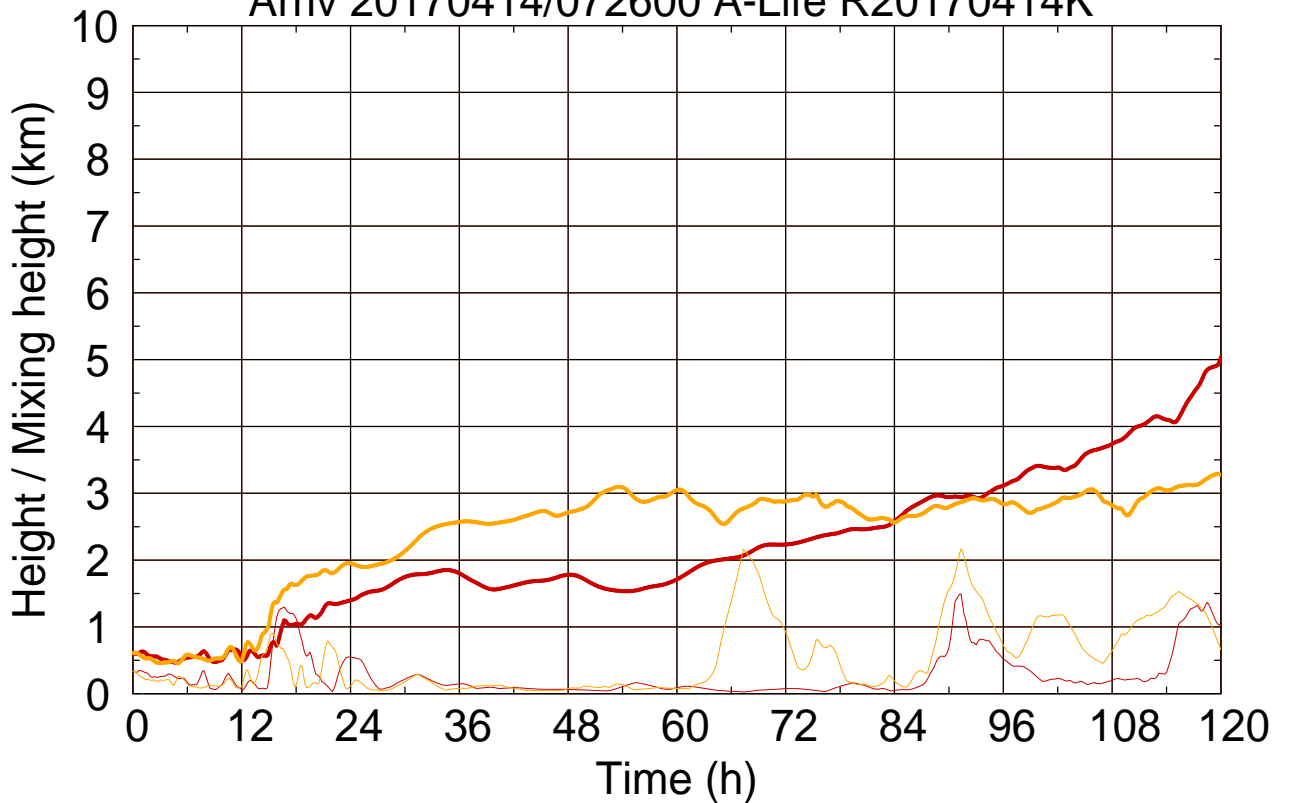

Arriv 20170414/072600 A-Life R20170414K

0 — 1

Arriv 20170414/072600 A-Life R20170414K

— Height

— Mixing height