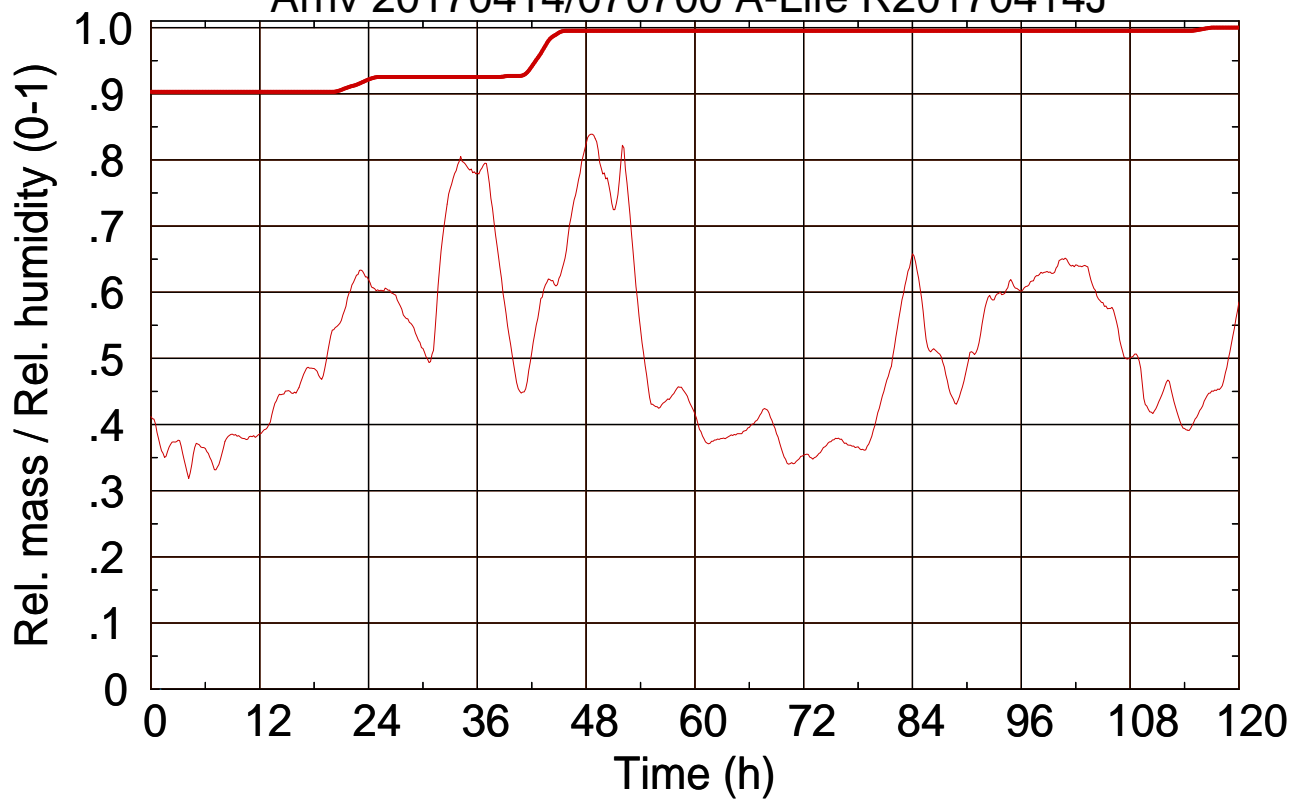

Arriv 20170414/070700 A-Life R20170414J

0 —

Arriv 20170414/070700 A-Life R20170414J

— Height

— Mixing height