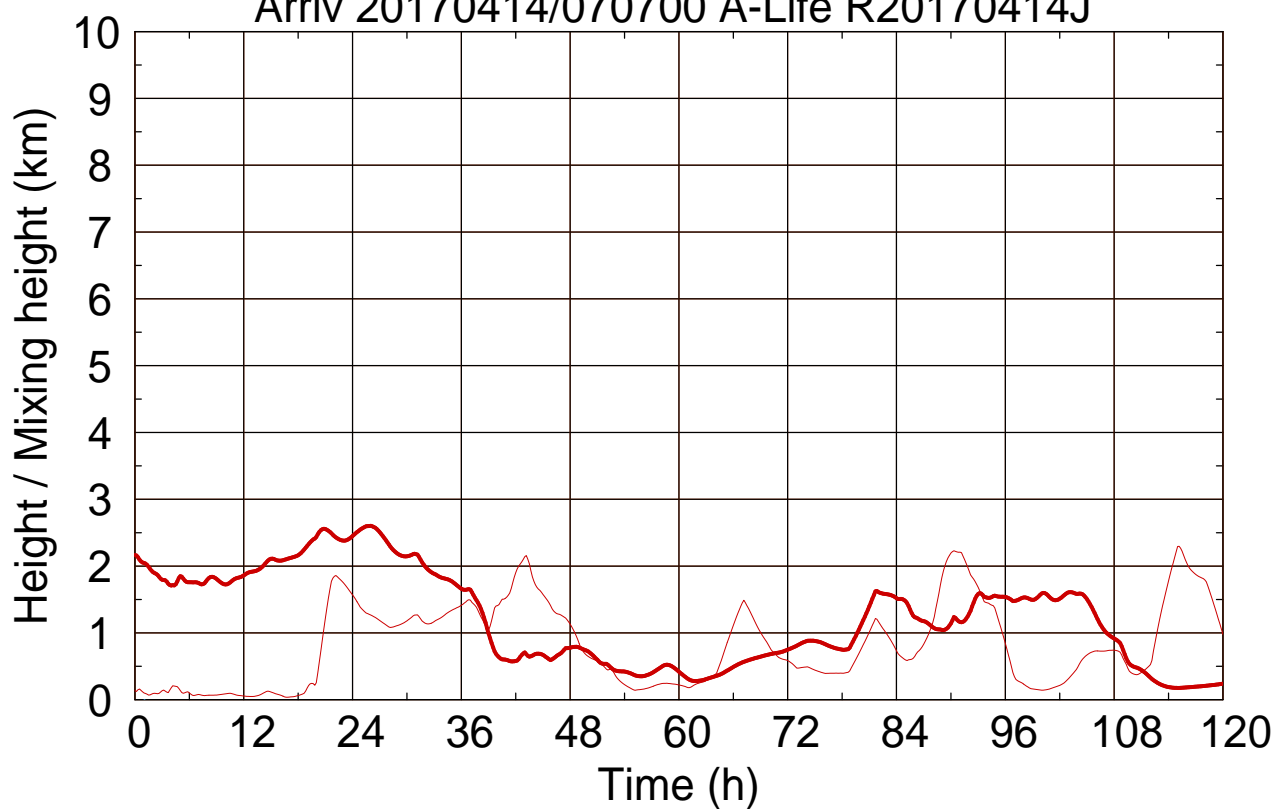

Arriv 20170414/070700 A-Life R20170414J

0 —

Arriv 20170414/070700 A-Life R20170414J

— Height

— Mixing height