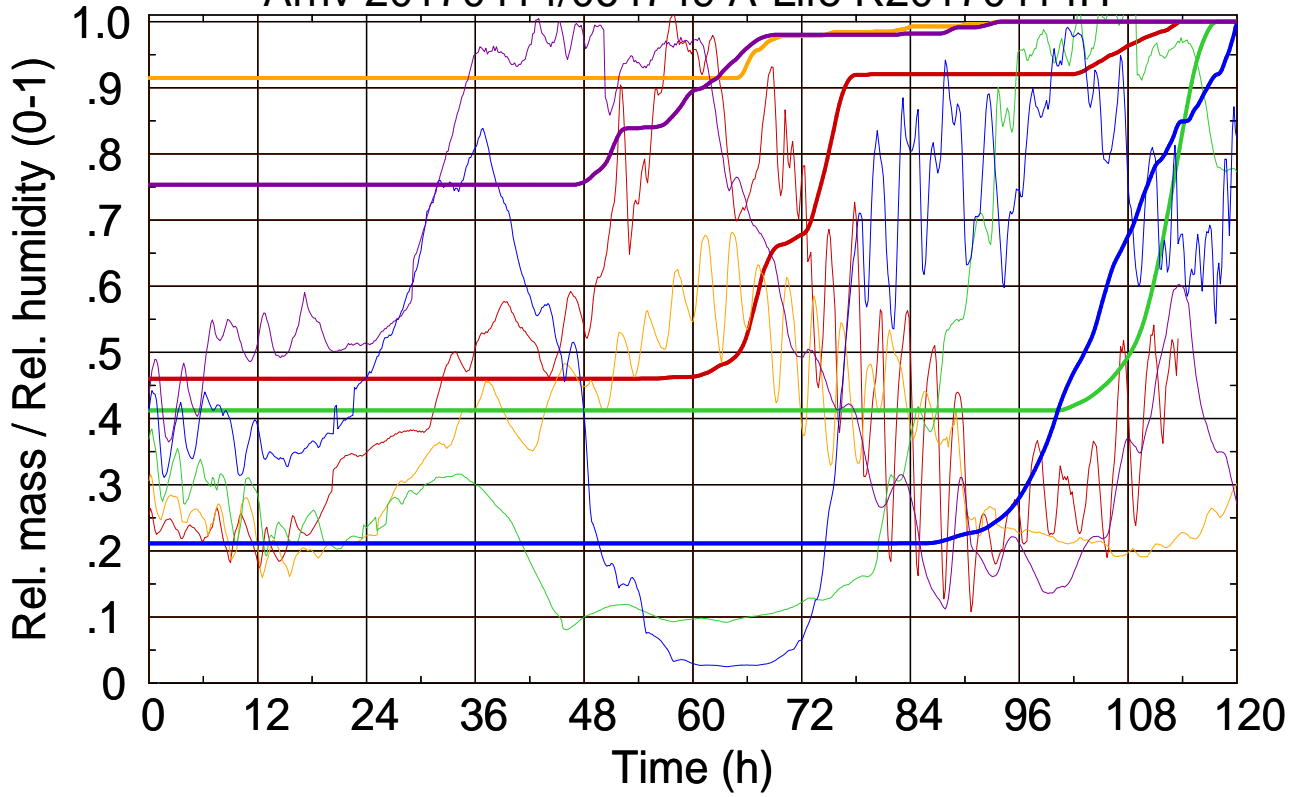

Arriv 20170414/064749 A-Life R20170414H

0 — 1 — 2 — 3 — 4 —

Arriv 20170414/064749 A-Life R20170414H

————— Height      ————— Mixing height

Arriv 20170414/064214 A-Life R20170414H

0 — 1 — 2 — 3 — 4 —

Arriv 20170414/064214 A-Life R20170414H

—— Height      - - - - - Mixing height