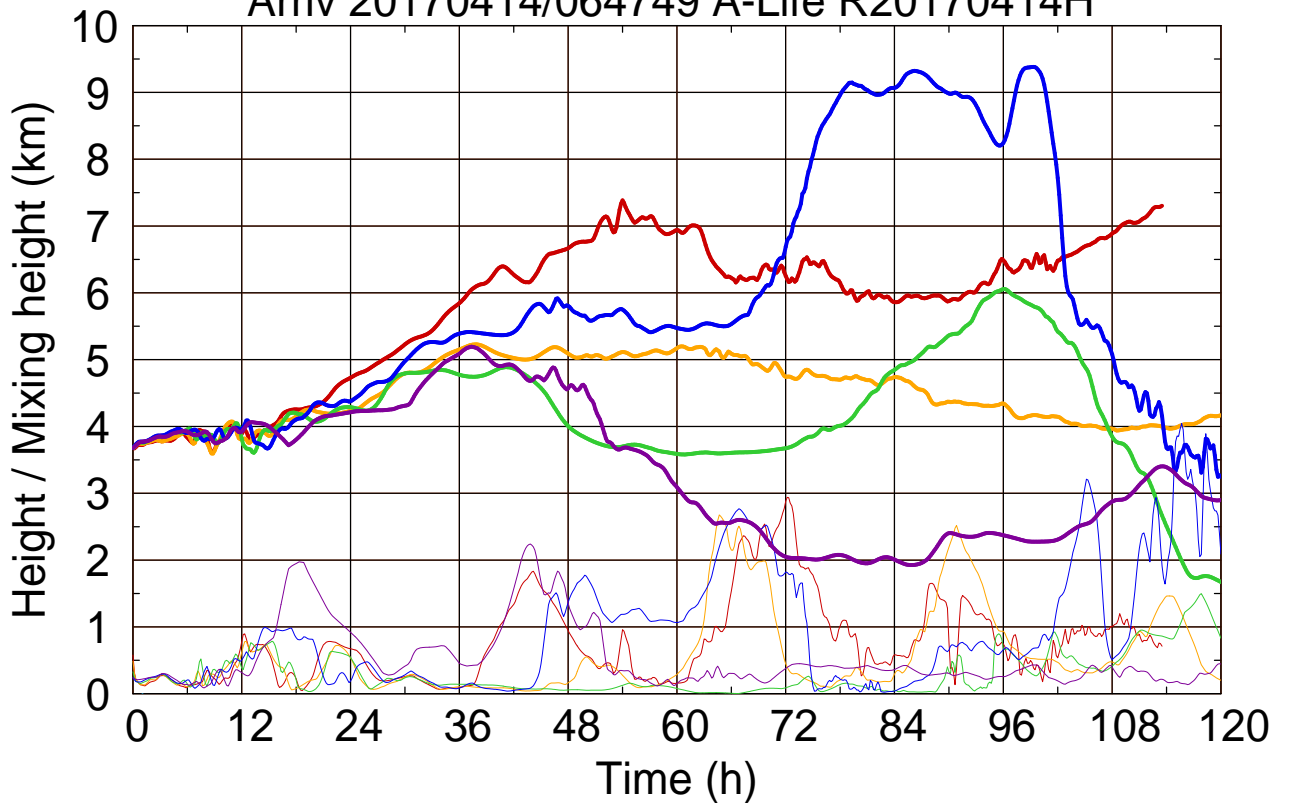

Arriv 20170414/064749 A-Life R20170414H

0 — 1 — 2 — 3 — 4 —

Arriv 20170414/064749 A-Life R20170414H

————— Height      ————— Mixing height

Arriv 20170414/064214 A-Life R20170414H

0 — 1 — 2 — 3 — 4 —

Arriv 20170414/064214 A-Life R20170414H

—— Height      - - - - - Mixing height