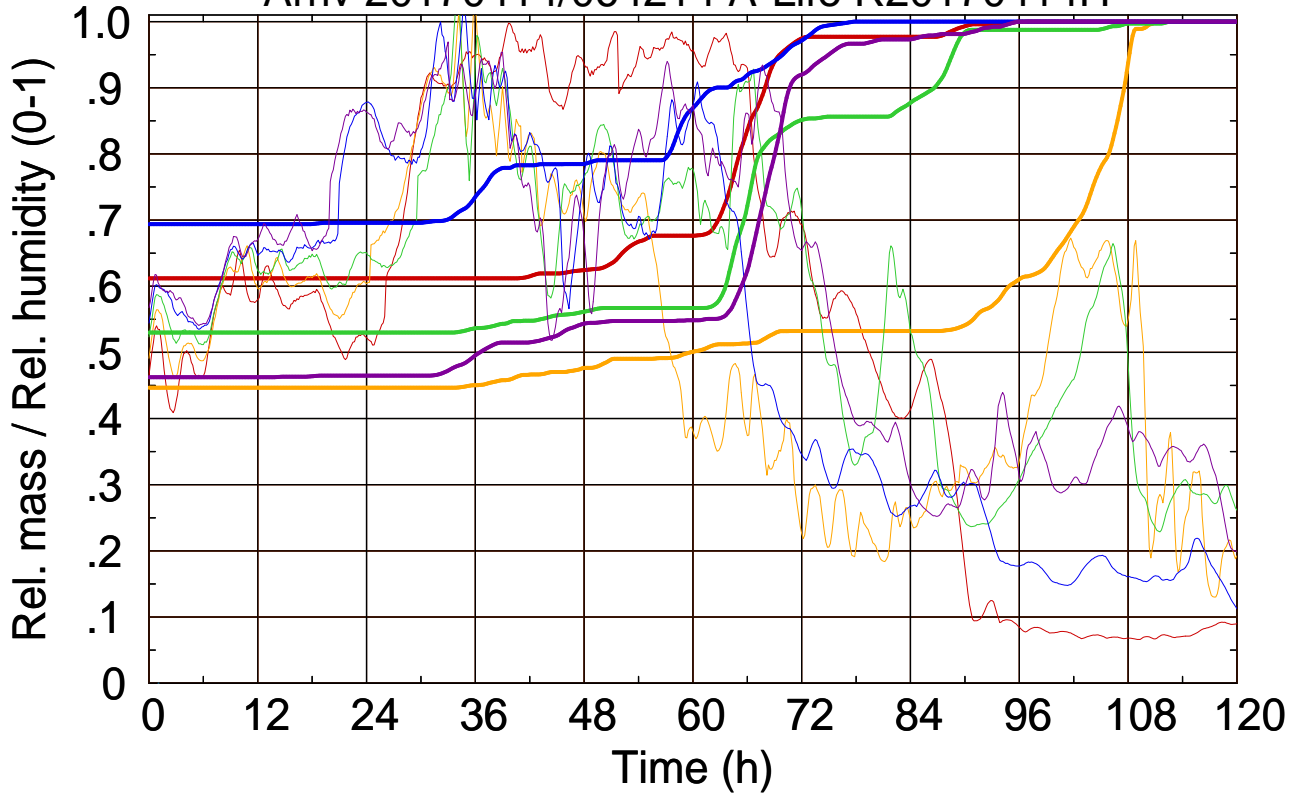

Arriv 20170414/064749 A-Life R20170414H

0 — 1 — 2 — 3 — 4 —

Arriv 20170414/064749 A-Life R20170414H

————— Height      ————— Mixing height

Arriv 20170414/064214 A-Life R20170414H

0 — 1 — 2 — 3 — 4 —

Arriv 20170414/064214 A-Life R20170414H

—— Height      - - - - - Mixing height