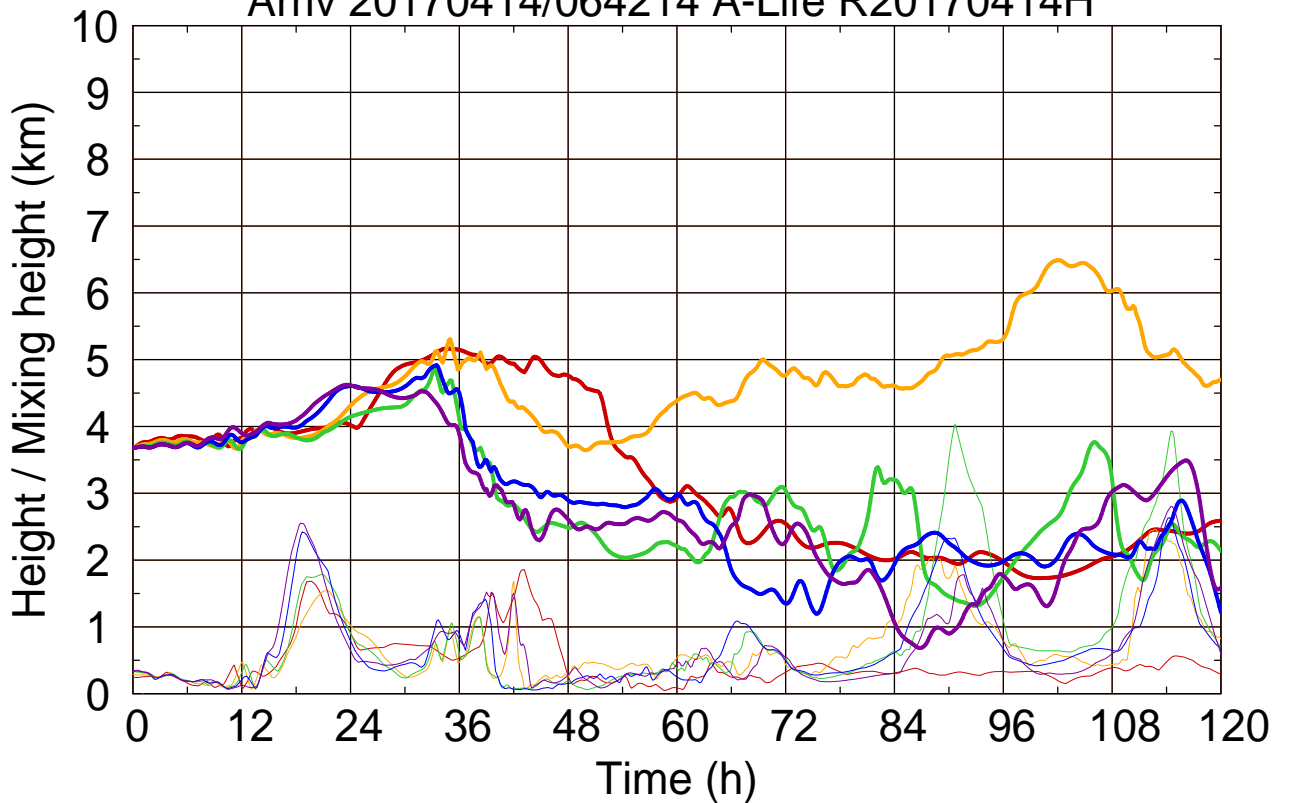

Arriv 20170414/064749 A-Life R20170414H

0 — 1 — 2 — 3 — 4 —

Arriv 20170414/064749 A-Life R20170414H

————— Height      ————— Mixing height

Arriv 20170414/064214 A-Life R20170414H

0 — 1 — 2 — 3 — 4 —

Arriv 20170414/064214 A-Life R20170414H

—— Height      - - - - - Mixing height