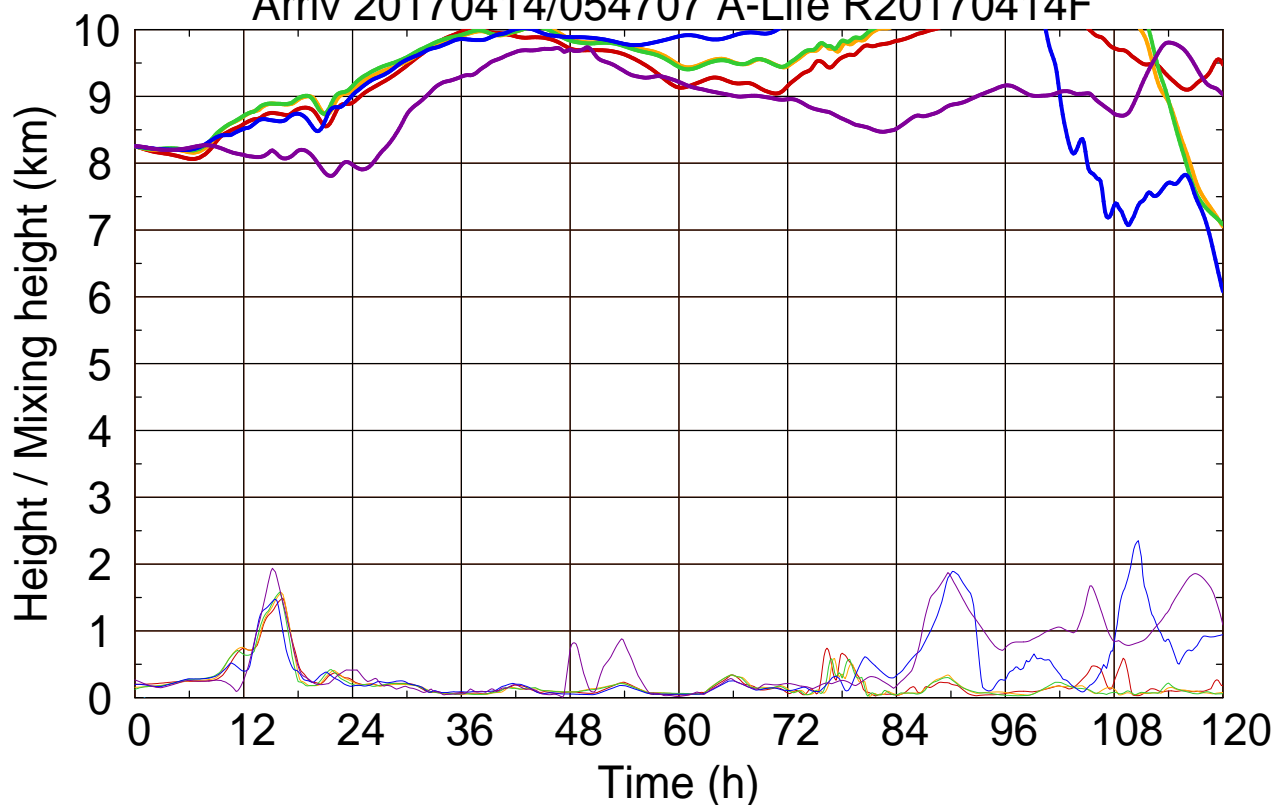

Arriv 20170414/055552 A-Life R20170414F

0 — 1 — 2 — 3 — 4 —

Arriv 20170414/055552 A-Life R20170414F

—— Height      - - - - - Mixing height

Arriv 20170414/054707 A-Life R20170414F

0 — 1 — 2 — 3 — 4 —

Arriv 20170414/054707 A-Life R20170414F

————— Height      ————— Mixing height