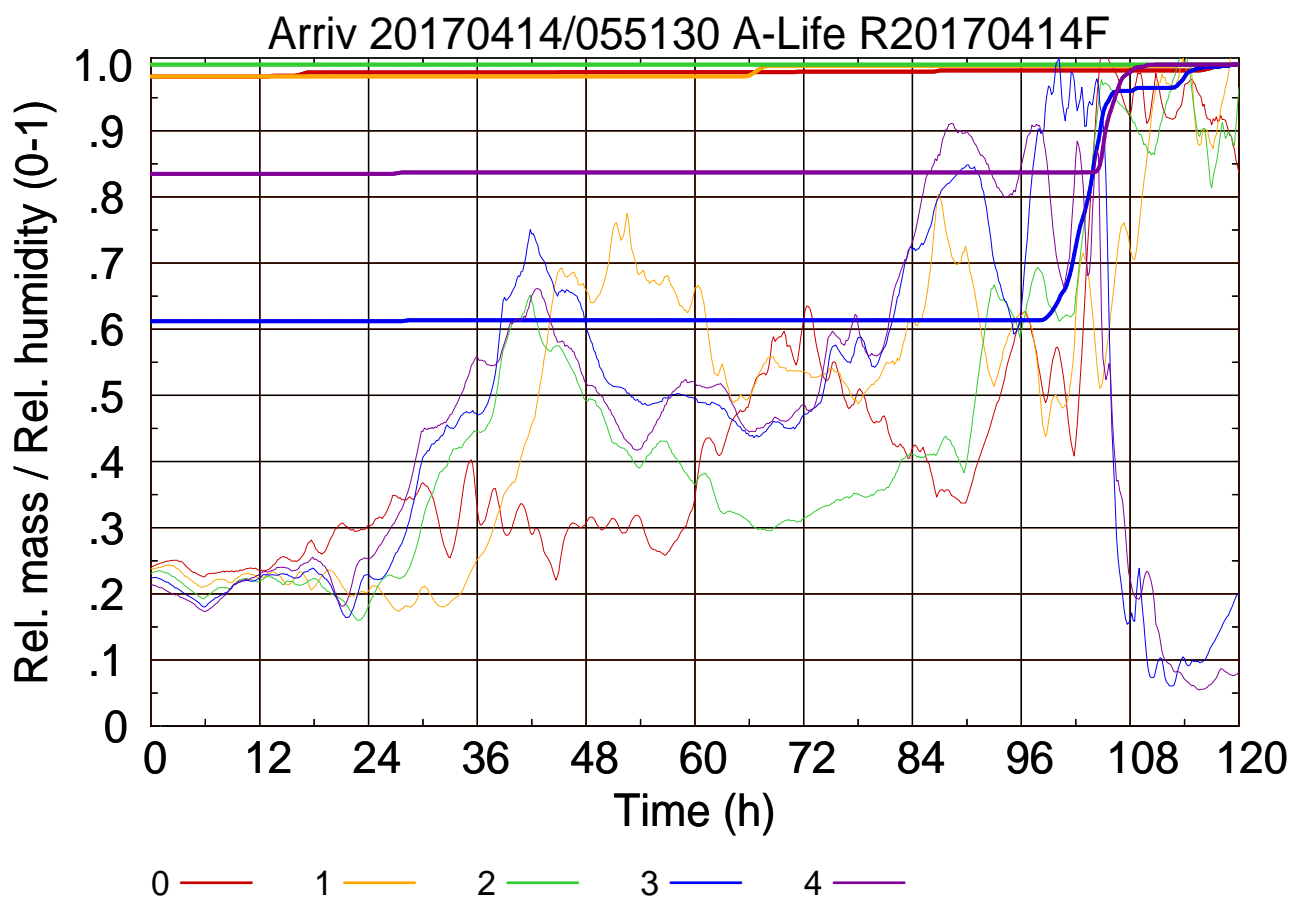

Arriv 20170414/055552 A-Life R20170414F

0 — 1 — 2 — 3 — 4 —

Arriv 20170414/055552 A-Life R20170414F

—— Height      - - - - - Mixing height

Arriv 20170414/054707 A-Life R20170414F

0 — 1 — 2 — 3 — 4 —

Arriv 20170414/054707 A-Life R20170414F

————— Height      ————— Mixing height