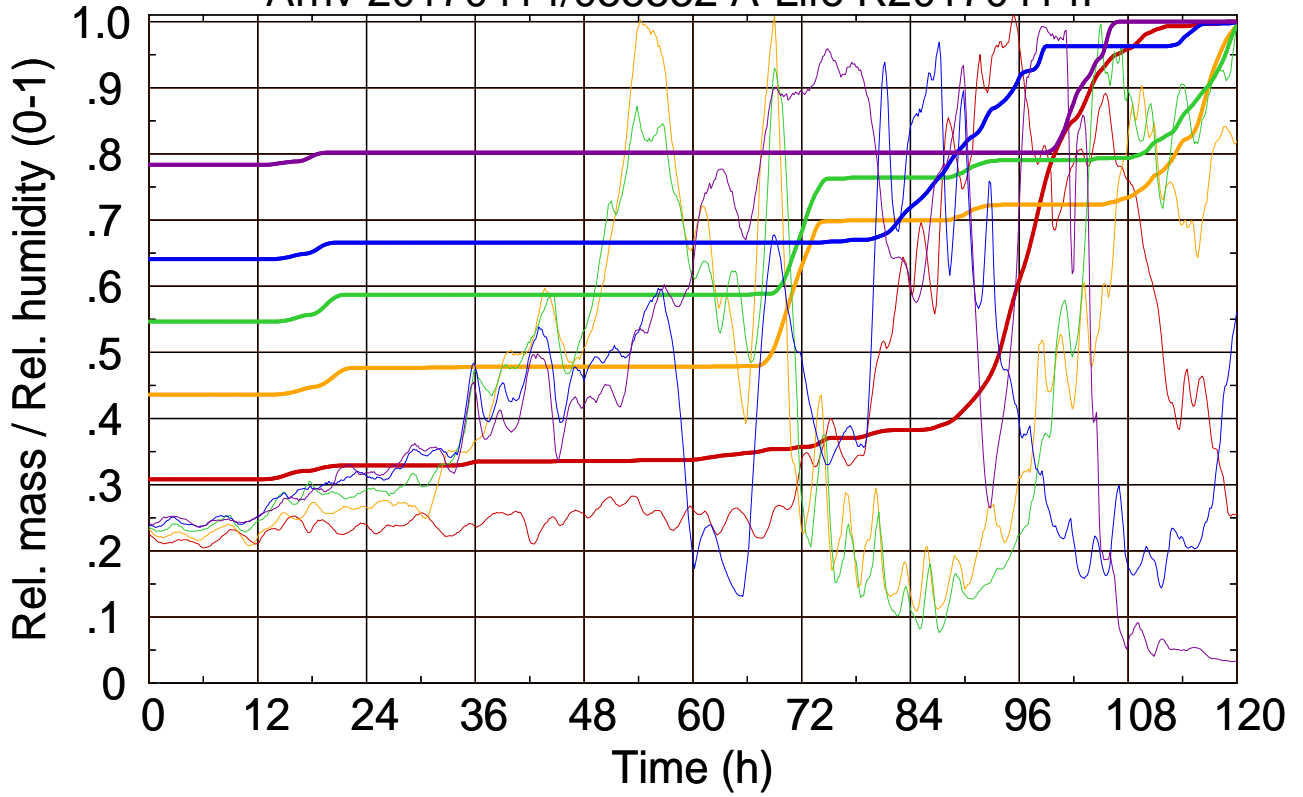

Arriv 20170414/055552 A-Life R20170414F

0 — 1 — 2 — 3 — 4 —

Arriv 20170414/055552 A-Life R20170414F

—— Height      - - - - - Mixing height

Arriv 20170414/054707 A-Life R20170414F

0 — 1 — 2 — 3 — 4 —

Arriv 20170414/054707 A-Life R20170414F

————— Height      ————— Mixing height