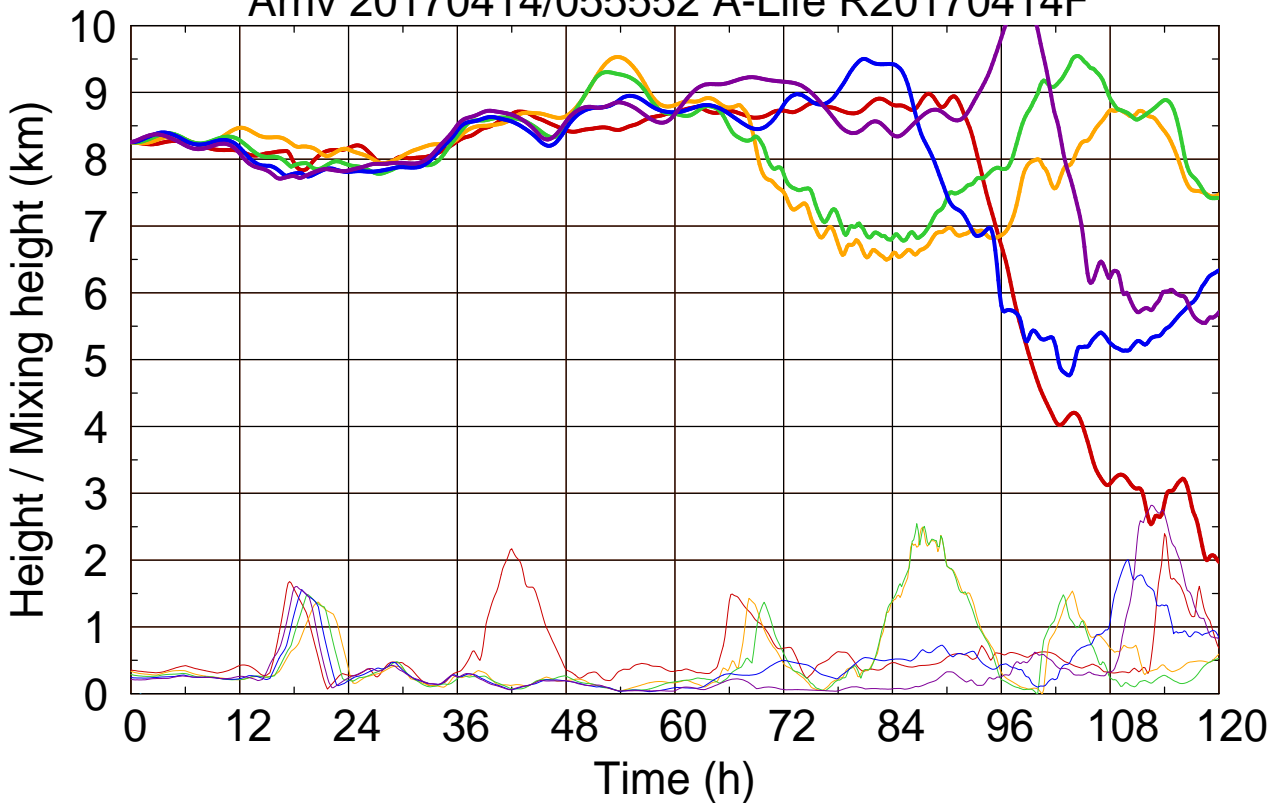

Arriv 20170414/055552 A-Life R20170414F

0 — 1 — 2 — 3 — 4 —

Arriv 20170414/055552 A-Life R20170414F

—— Height      - - - - - Mixing height

Arriv 20170414/054707 A-Life R20170414F

0 — 1 — 2 — 3 — 4 —

Arriv 20170414/054707 A-Life R20170414F

————— Height      ————— Mixing height