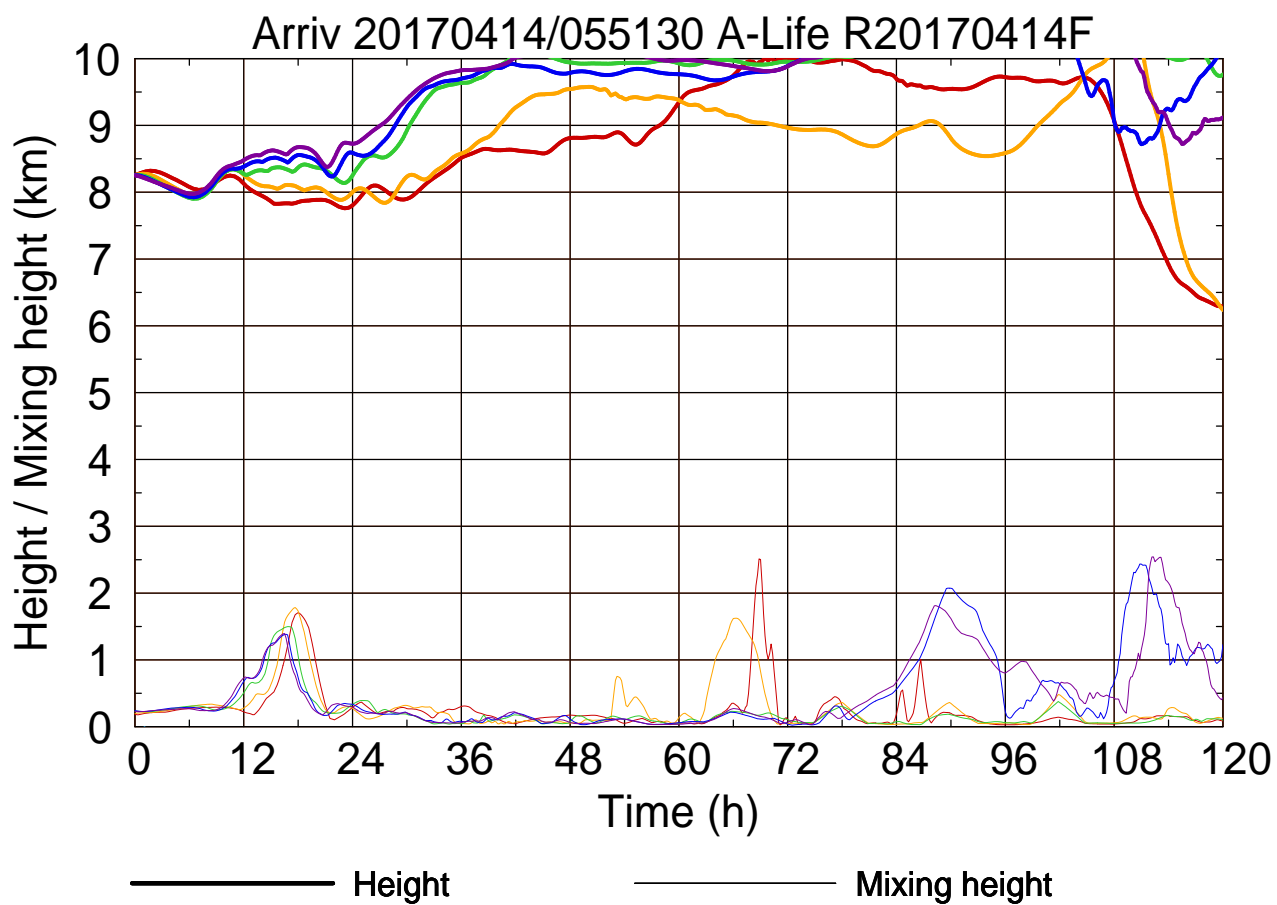

Arriv 20170414/055552 A-Life R20170414F

0 — 1 — 2 — 3 — 4 —

Arriv 20170414/055552 A-Life R20170414F

—— Height      - - - - - Mixing height

Arriv 20170414/054707 A-Life R20170414F

0 — 1 — 2 — 3 — 4 —

Arriv 20170414/054707 A-Life R20170414F

————— Height      ————— Mixing height